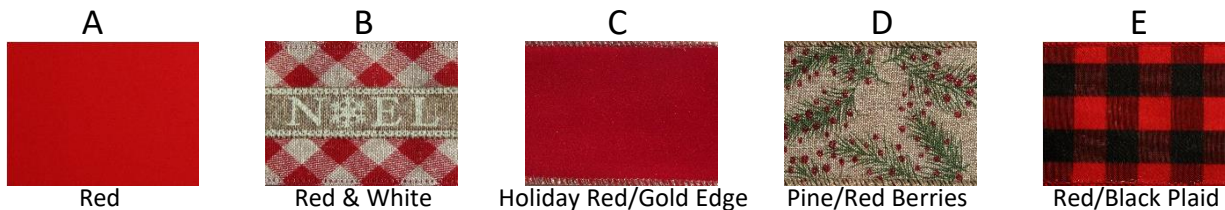

**Please indicate a 2nd choice in case of high demand for popular bows. Orders will be filled by date received. Additional options available at the wreath sale in limited quantities.

Payment options: _____ Check enclosed payable to: Ada Historical Society
_____ Cash or check at time of pick-up

Thank you for your order!

Clip & mail to:

Ada Historical Society
Wreath Sale
P.O. Box 741
Ada, Michigan 49301

Name: _____
Address: _____
City, State, Zip: _____
Phone #: _____