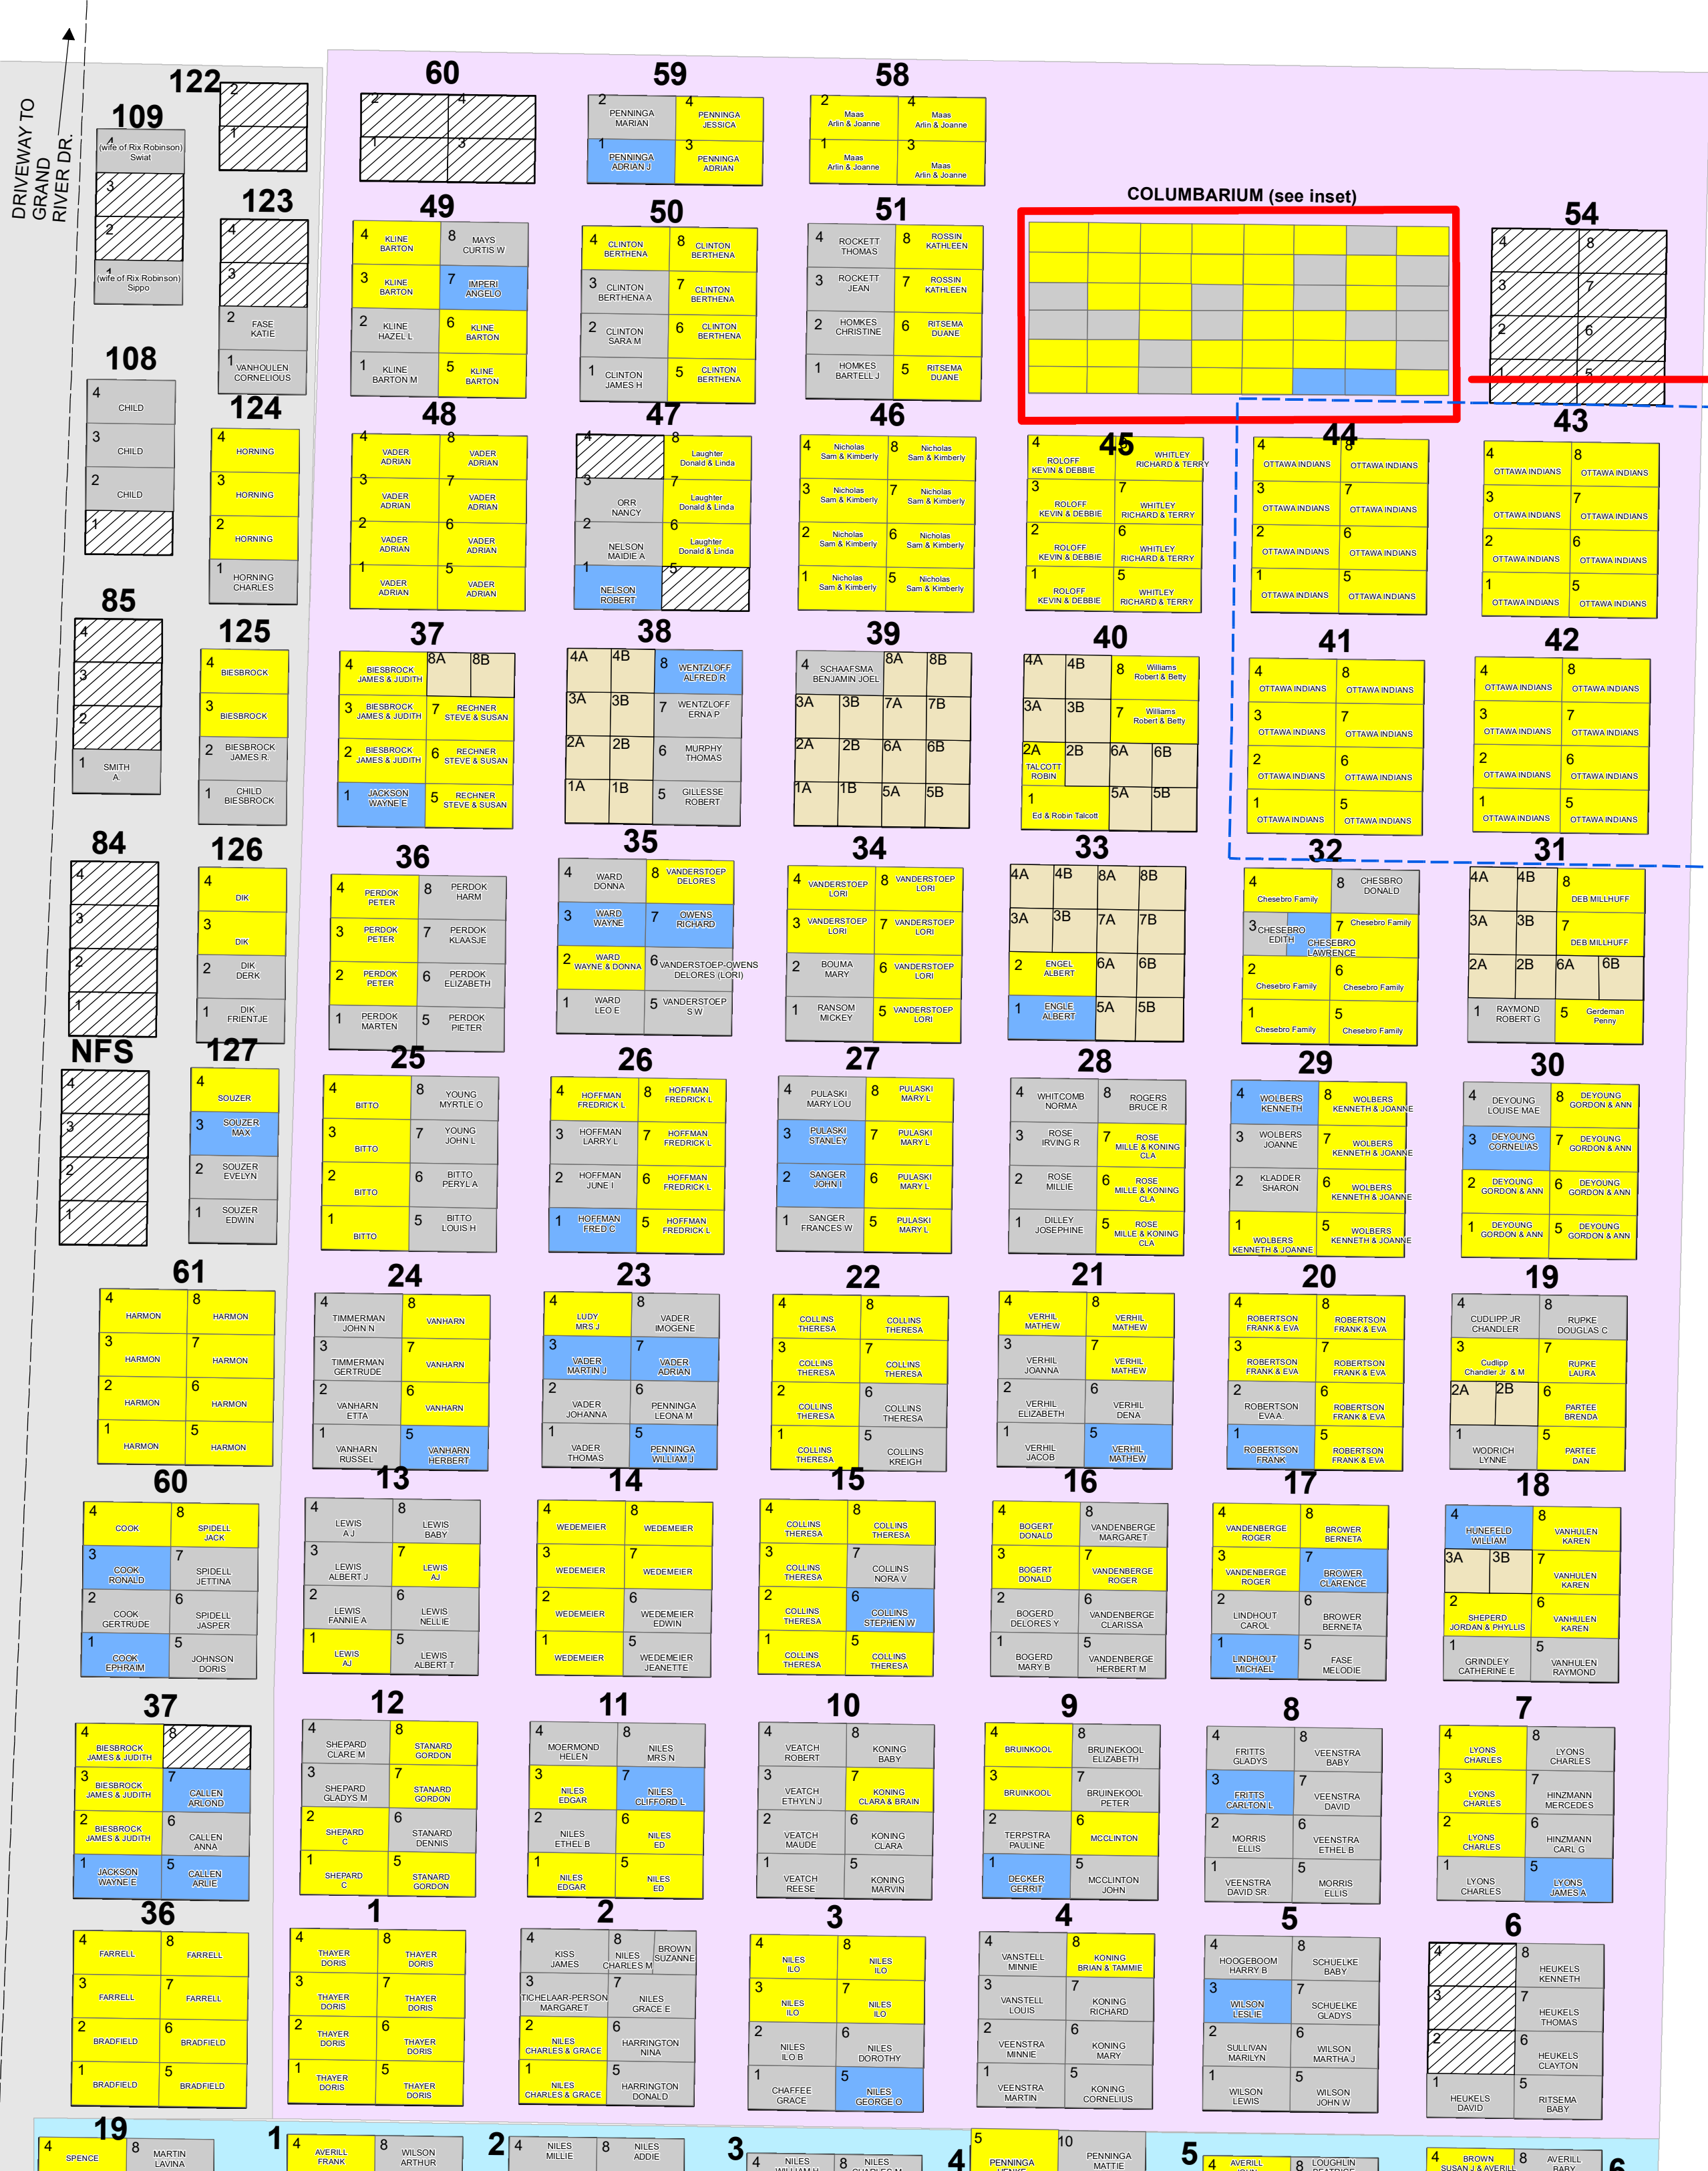

ADA CEMETERY OLD ADDITION ADA TOWNSHIP, MI

Legend

- Available
- Not for Sale
- Reserved
- Occupied - Veteran
- Occupied

Date: 1/2/2024

24 BUCKNER RICHARD & B	23 WASLAWSKI MARY ELLE	22 WASLAWSKI MARY ELLE	21 Lucchesi Samuel & J	20 Vana Judy	19 Flynn-Niche Krista	18 STEVE & CONNIE TALSMAN	17 Tendo Emmanuel &
9 WASLAWSKI MARY ELLE	10 WASLAWSKI MARY ELLE	11 WASLAWSKI MARY ELLE	12 Roger & Bonnie Wall	13 HOLLENBECK MARK & J	14 JEAN FREEBURG	15 ALIX DENIS & BRIGIT	16 DAVID & SUSAN WURL
8 EDWIN & ARLGA VERBERKMOES	7 CROSBY BETTY JO	6 Henry & Caroline Hoe	5 FRANK & DOROTHY RENEGAR	4 SULLIVAN KATHERINE	3 John P. Sullivan	2 Sebright John & Bon	1 SUSAN ZOLLER
1 JAMES & MARY DOWNEY	2 GLORIA & HUSBAND WILL	3 ECCLESINE KEVIN MR	4 GIGI LACOMBE OWEN	5 THOMPSON MARIAN	6 THOMPSON MARIAN	7 FRED & SHARON CRANDALL	8 FRED & SHARON CRANDALL
16 SEIF PATRICIA & HOL	15 RAND JANE	14 RANDY RAND	13 LaCombe Charles & P	12 SCHWINKENDORF JAMES	11 Ryan Steven & Mary	10 SANDRA WALRAVEN & KA	9 MARGARET GENOW
17 STOB HARVEY & AUDRE	18 DOCTER ART & WENDY	19 LEON FITZGERALD	20 ZWYGHUIZEN DALE & P	21 HAYS MARK & KAREN	22 GORDON HULST	23 William Satala	24 VANESSENDELT ROY &