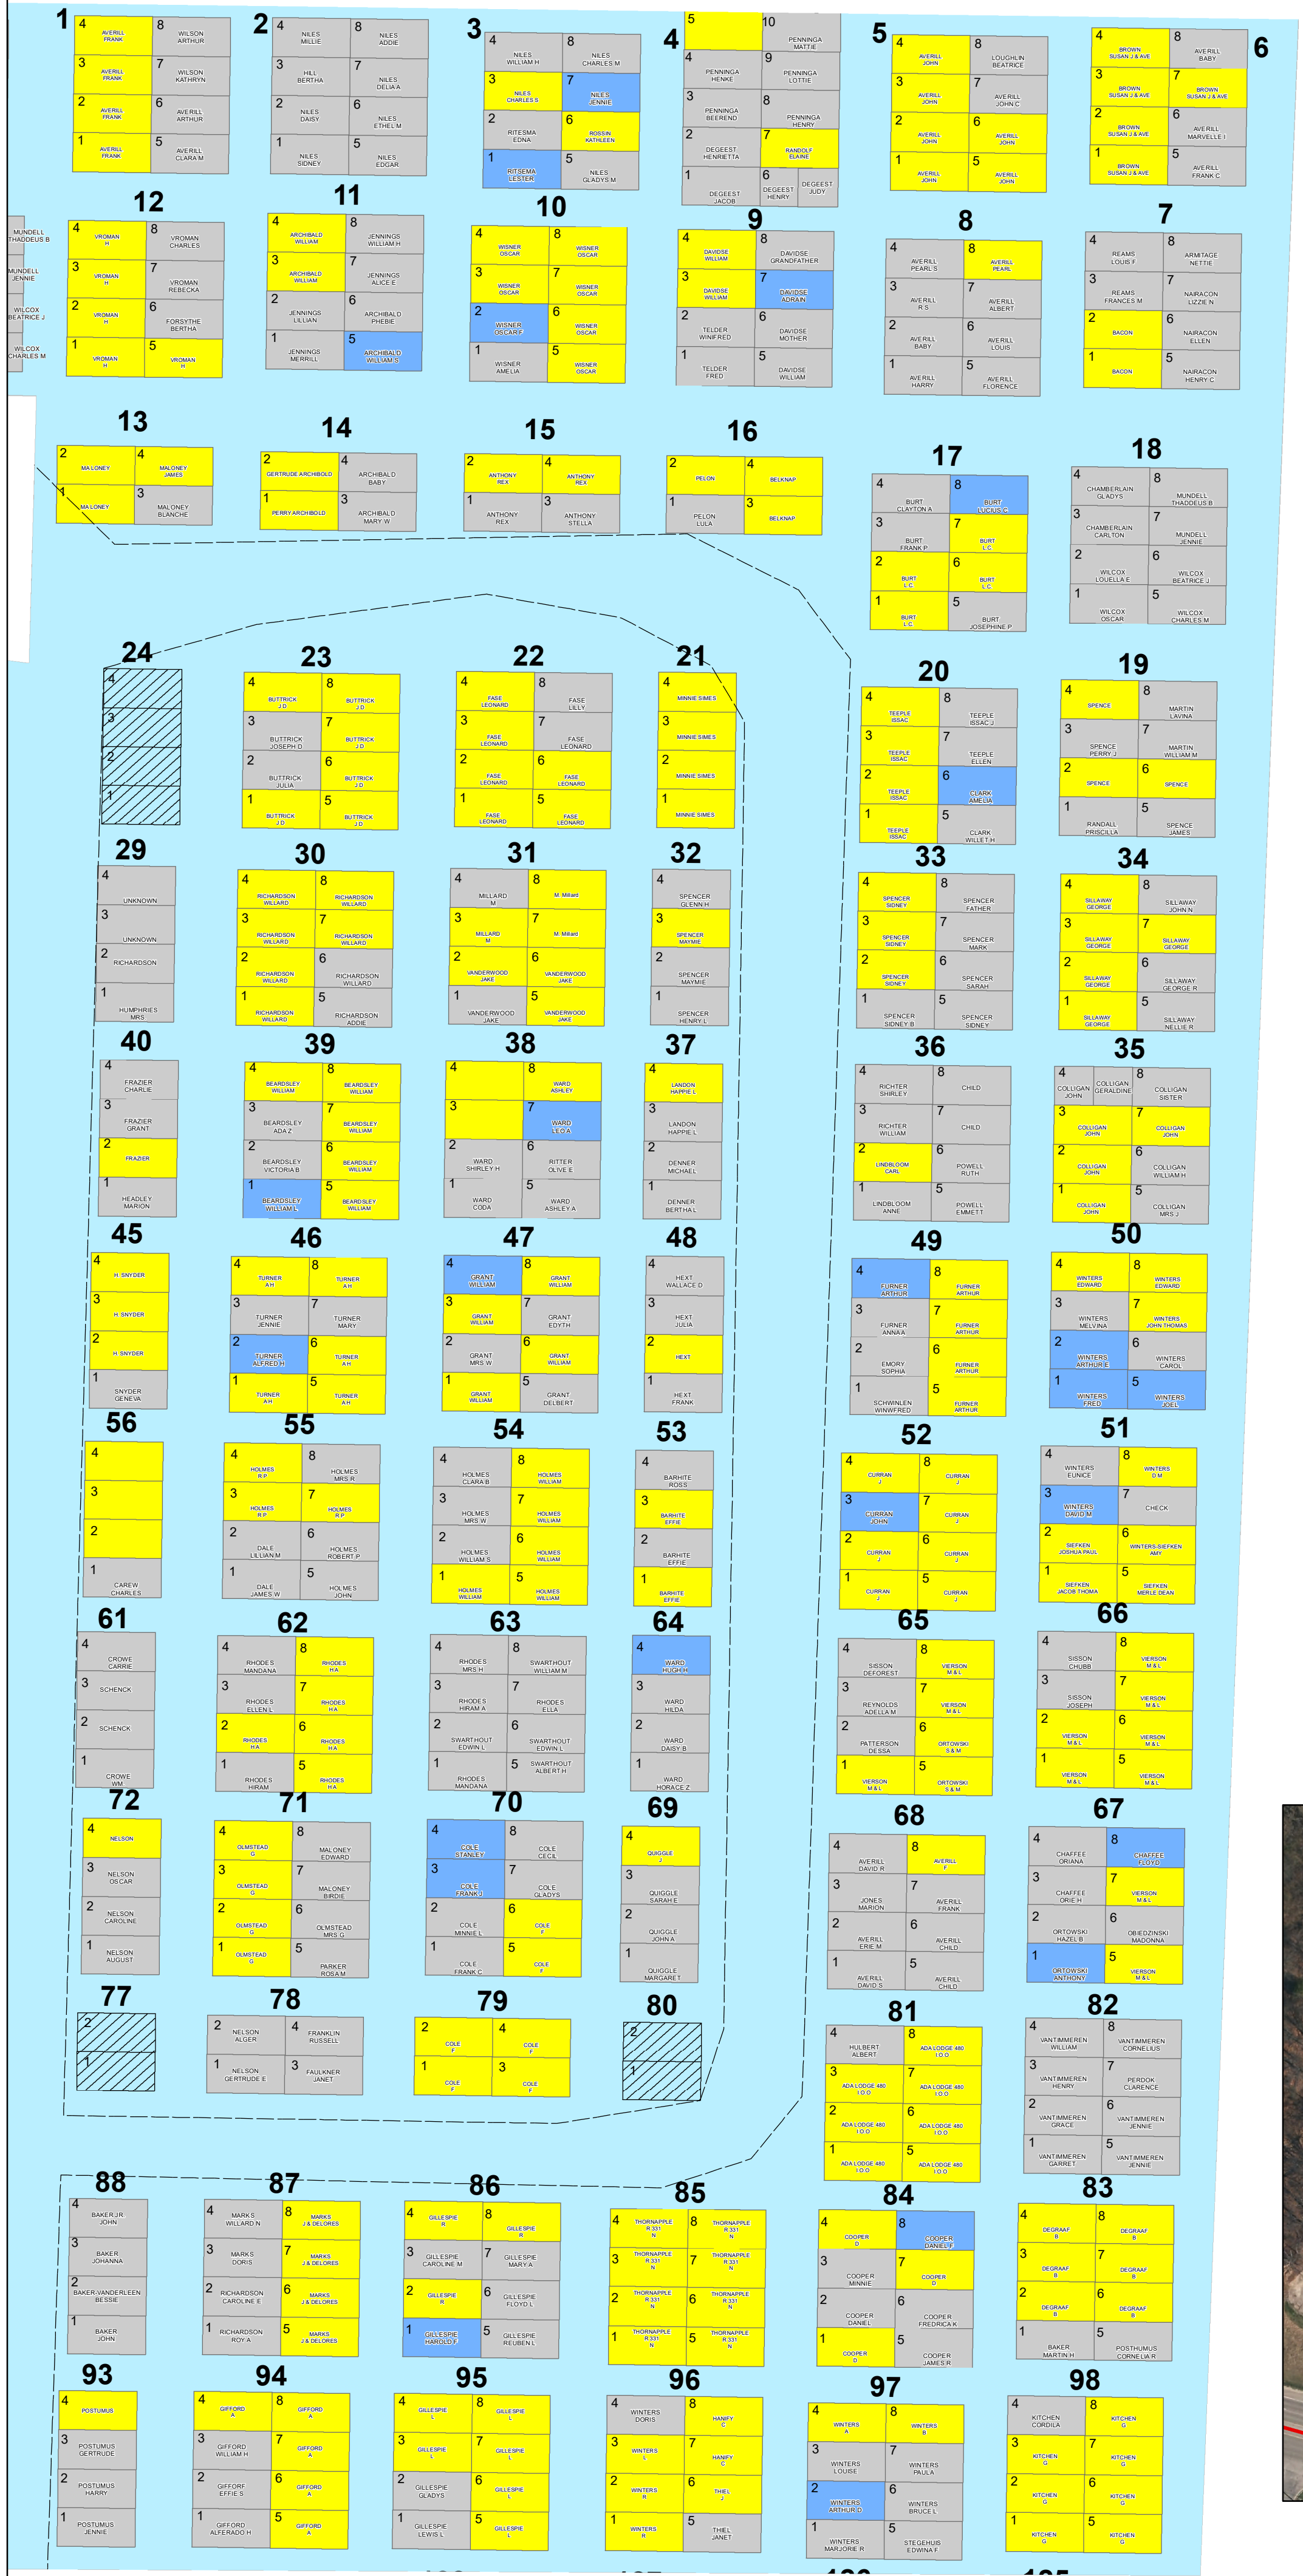

ADA CEMETERY OLD ADDITION ADA TOWNSHIP, MI

Legend

- Available
- Not for Sale
- Reserved
- Occupied - Veteran
- Occupied

Date: 1/2/2024

24 BUCKNER RICHARD & B	23 WASLAWSKI MARY ELLE	22 WASLAWSKI MARY ELLE	21 Lucchesi Samuel & J	20 Vana Judy	19 Flynn-Niche Krista	18 STEVE & CONNIE TALSMAN	17 Tendo Emmanuel &
9 WASLAWSKI MARY ELLE	10 WASLAWSKI MARY ELLE	11 WASLAWSKI MARY ELLE	12 Roger & Bonnie Wall	13 HOLLENBECK MARK & J	14 JEAN FREEBURG	15 ALIX DENIS & BRIGIT	16 DAVID & SUSAN WURL
8 EDWIN & ARLGA VERBERKMOES	7 CROSBY BETTY JO	6 Henry & Caroline Hoe	5 FRANK & DOROTHY RENEGAR	4 SULLIVAN KATHERINE	3 John P. Sullivan	2 Sebright John & Bon	1 SUSAN ZOLLER
1 JAMES & MARY DOWNEY	2 GLORIA & HUSBAND WILL	3 ECCLESINE KEVIN MR	4 GIGI LACOMBE OWEN	5 THOMPSON MARIAN	6 THOMPSON MARIAN	7 FRED & SHARON CRANDALL	8 FRED & SHARON CRANDALL
16 SEIF PATRICIA & HOL	15 RAND JANE	14 RANDY RAND	13 LaCombe Charles & P	12 SCHWINKENDORF JAMES	11 Ryan Steven & Mary	10 SANDRA WALRAVEN & KA	9 MARGARET GENOW
17 STOB HARVEY & AUDRE	18 DOCTER ART & WENDY	19 LEON FITZGERALD	20 ZWYGHUIZEN DALE & P	21 HAYS MARK & KAREN	22 GORDON HULST	23 William Satala	24 VANESSENDELT ROY &

NORTH SIDE
SOUTH SIDE

COLUMBARIUM

Legend

- Available
- Available -Cremains Only
- Not for Sale
- Reserved
- Occupied - Veteran
- Occupied

Date: 11/17/2023

**ADA CEMETERY
FOURTH ADDITION
ADA TOWNSHIP, MI**

ADA CEMETERY NEW ADDITION (Southeast) ADA TOWNSHIP, MI