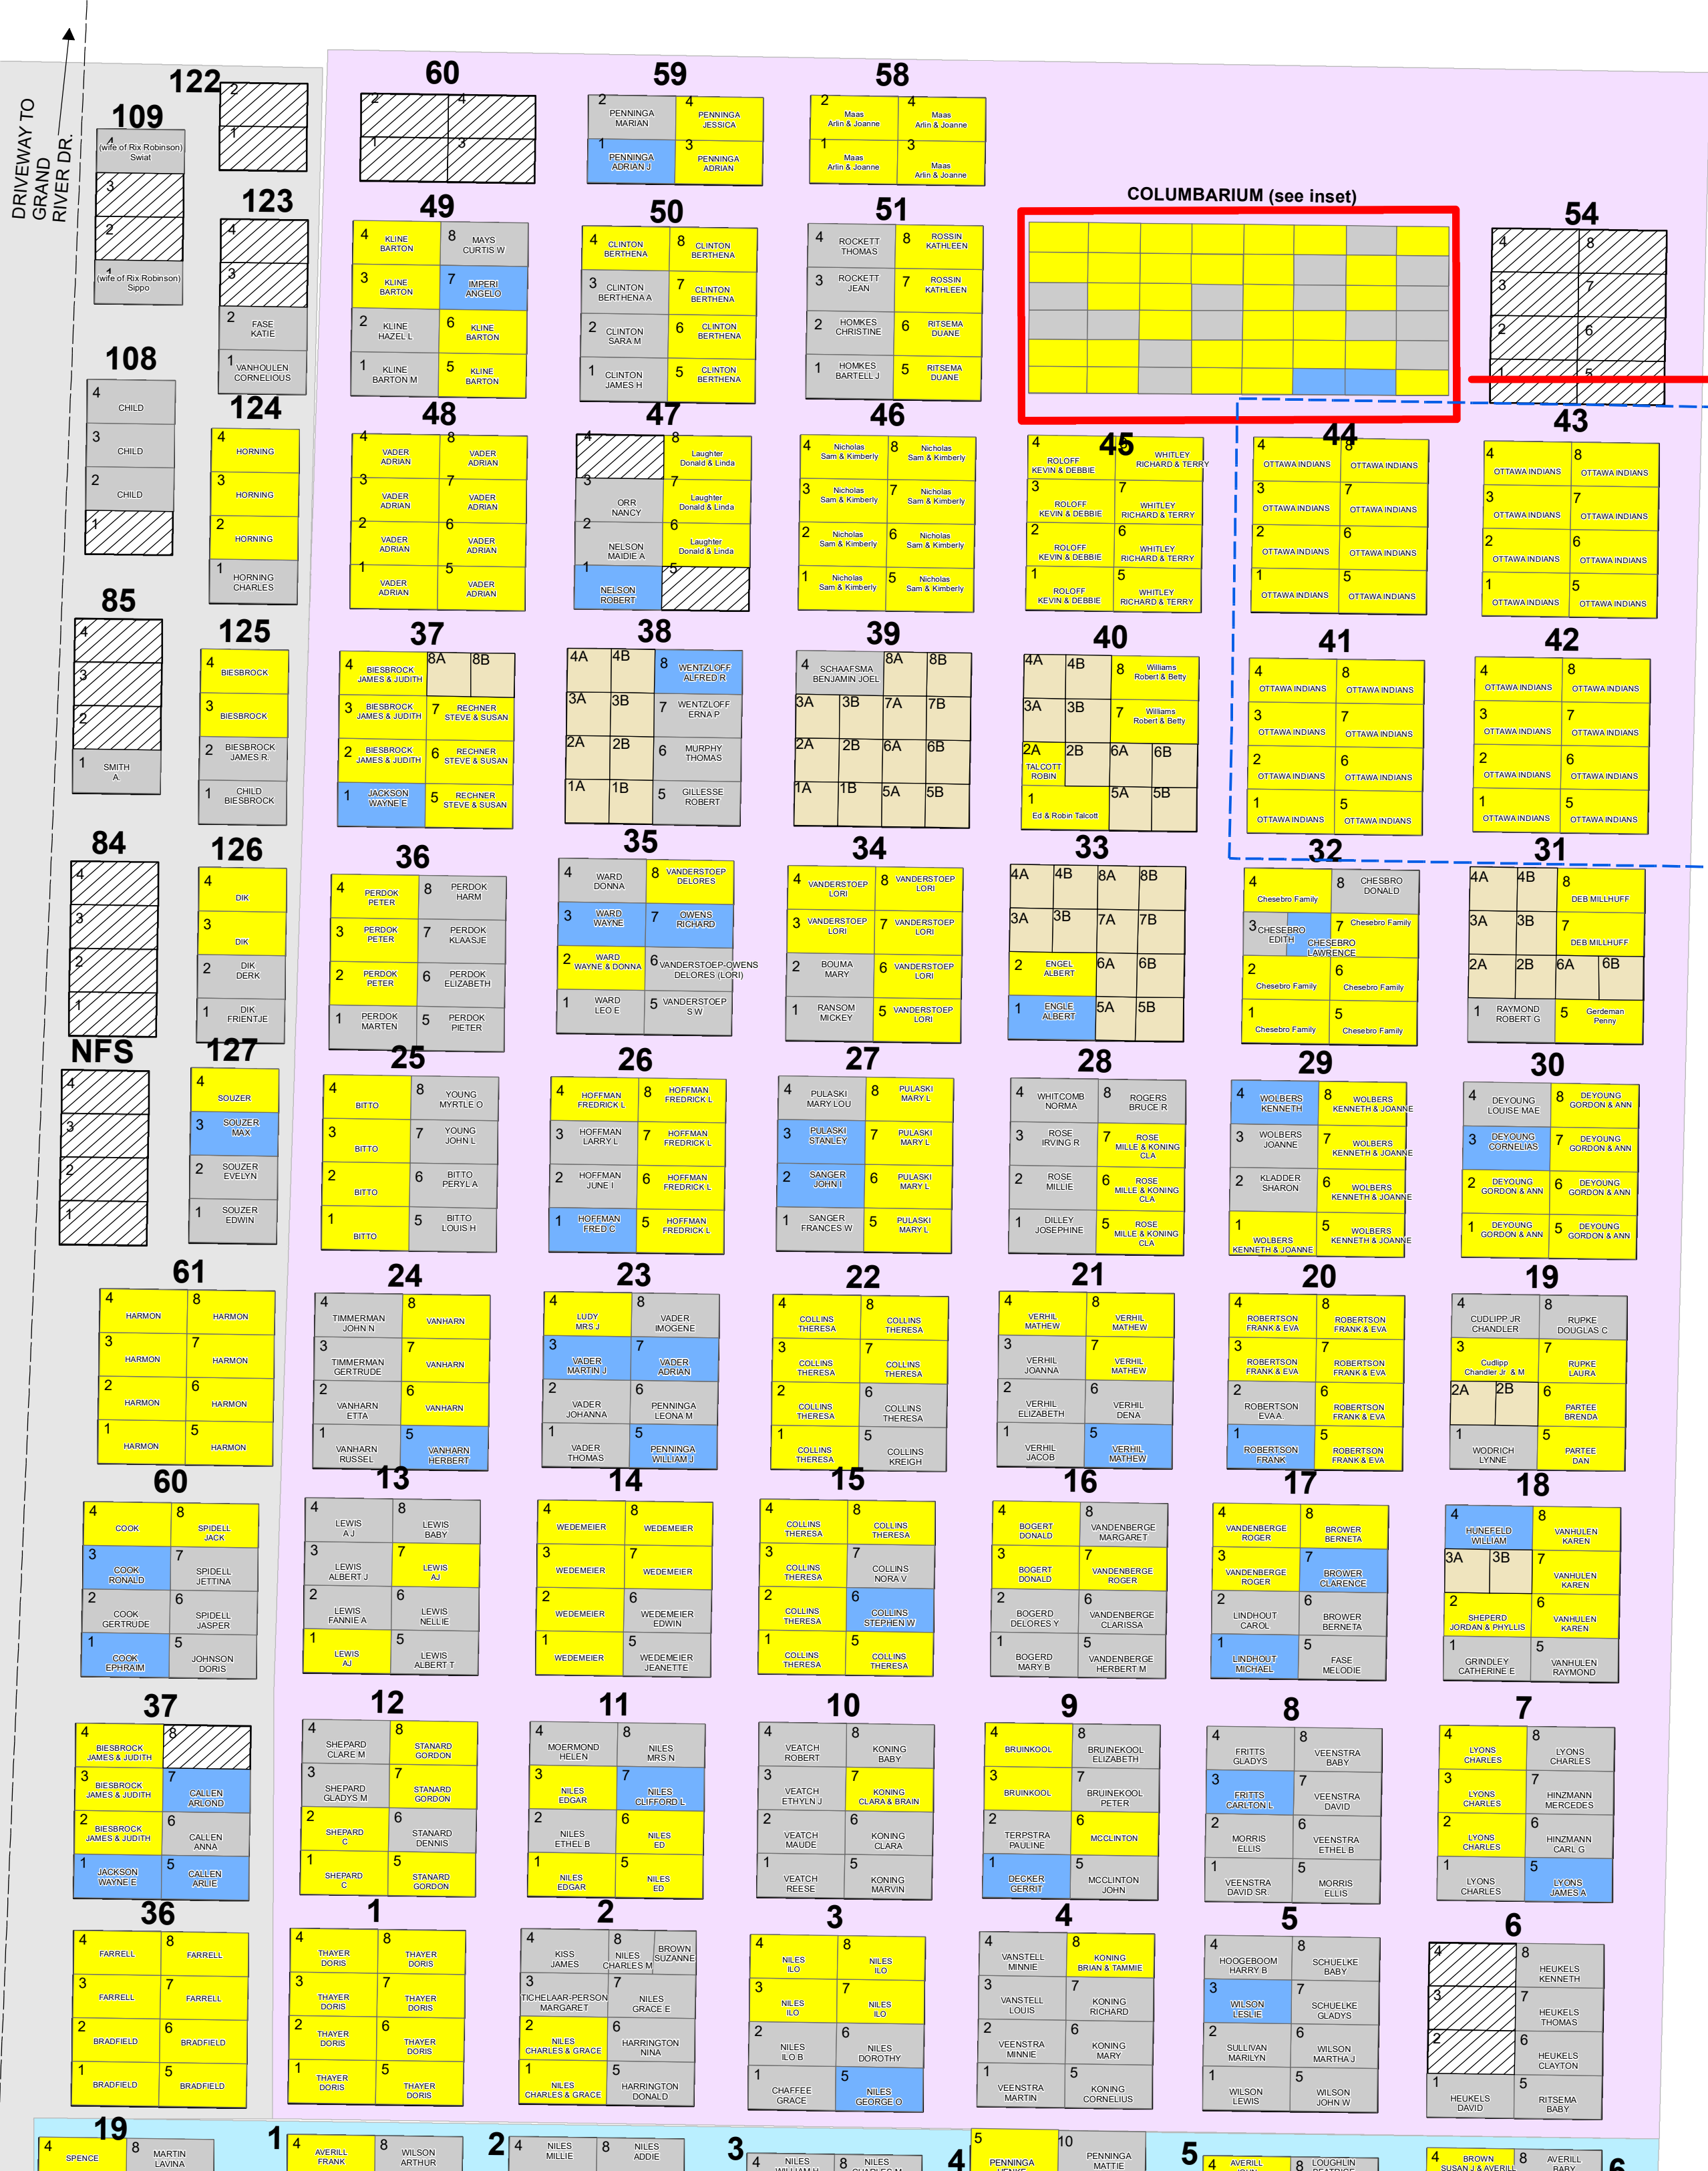

ADA CEMETERY OLD ADDITION ADA TOWNSHIP, MI

Date: 1/2/2024

24 BUCKNER RICHARD & B	23 WASLAWSKI MARY ELLE	22 WASLAWSKI MARY ELLE	21 Lucchesi Samuel & J	20 Vana Judy	19 Flynn-Niche Krista	18 STEVE & CONNIE TALSMAN	17 Tendoro Emmanuel &
9 WASLAWSKI MARY ELLE	10 WASLAWSKI MARY ELLE	11 WASLAWSKI MARY ELLE	12 Roger & Bonnie Wall	13 HOLLENBECK MARK & J	14 JEAN FREEBURG	15 ALIX DENIS & BRIGIT	16 DAVID & SUSAN WURL
8 EDWIN & ARLGA VERBERKMOES	7 CROSBY BETTY JO	6 Henry & Caroline Hoe	5 FRANK & DOROTHY RENEGAR	4 SULLIVAN KATHERINE	3 John P. Sullivan	2 Sebright John & Bon	1 SUSAN ZOLLER
1 JAMES & MARY DOWNEY	2 GLORIA & HUSBAND WILL	3 ECCLESINE KEVIN MR	4 GIGI LACOMBE OWEN	5 THOMPSON MARIAN	6 THOMPSON MARIAN	7 FRED & SHARON CRANDALL	8 FRED & SHARON CRANDALL
16 SEIF PATRICIA & HOL	15 RAND JANE	14 RANDY RAND	13 LaCombe Charles & P	12 SCHWINKENDORF JAMES	11 Ryan Steven & Mary	10 SANDRA WALRAVEN & KA	9 MARGARET GENOW
17 STOB HARVEY & AUDRE	18 DOCTER ART & WENDY	19 LEON FITZGERALD	20 ZWYGHUIZEN DALE & P	21 HAYS MARK & KAREN	22 GORDON HULST	23 William Satala	24 VANESSENDELT ROY &

Date: 11/17/2023

ADA CEMETERY NEW ADDITION (Southeast) ADA TOWNSHIP, MI

TOWNSHIP

Legend

- Available
- Not for Sale
- Reserved
- Occupied - Veteran
- Occupied

Date: 1/2/2024

4	SPENCE	8	MARTIN LARON
3	SPENCE PERRY J	7	MARTIN WILLIAM
2	SPENCE	6	SPENCE
1	RANDALL PRISCILLA	5	SPENCE JAMES