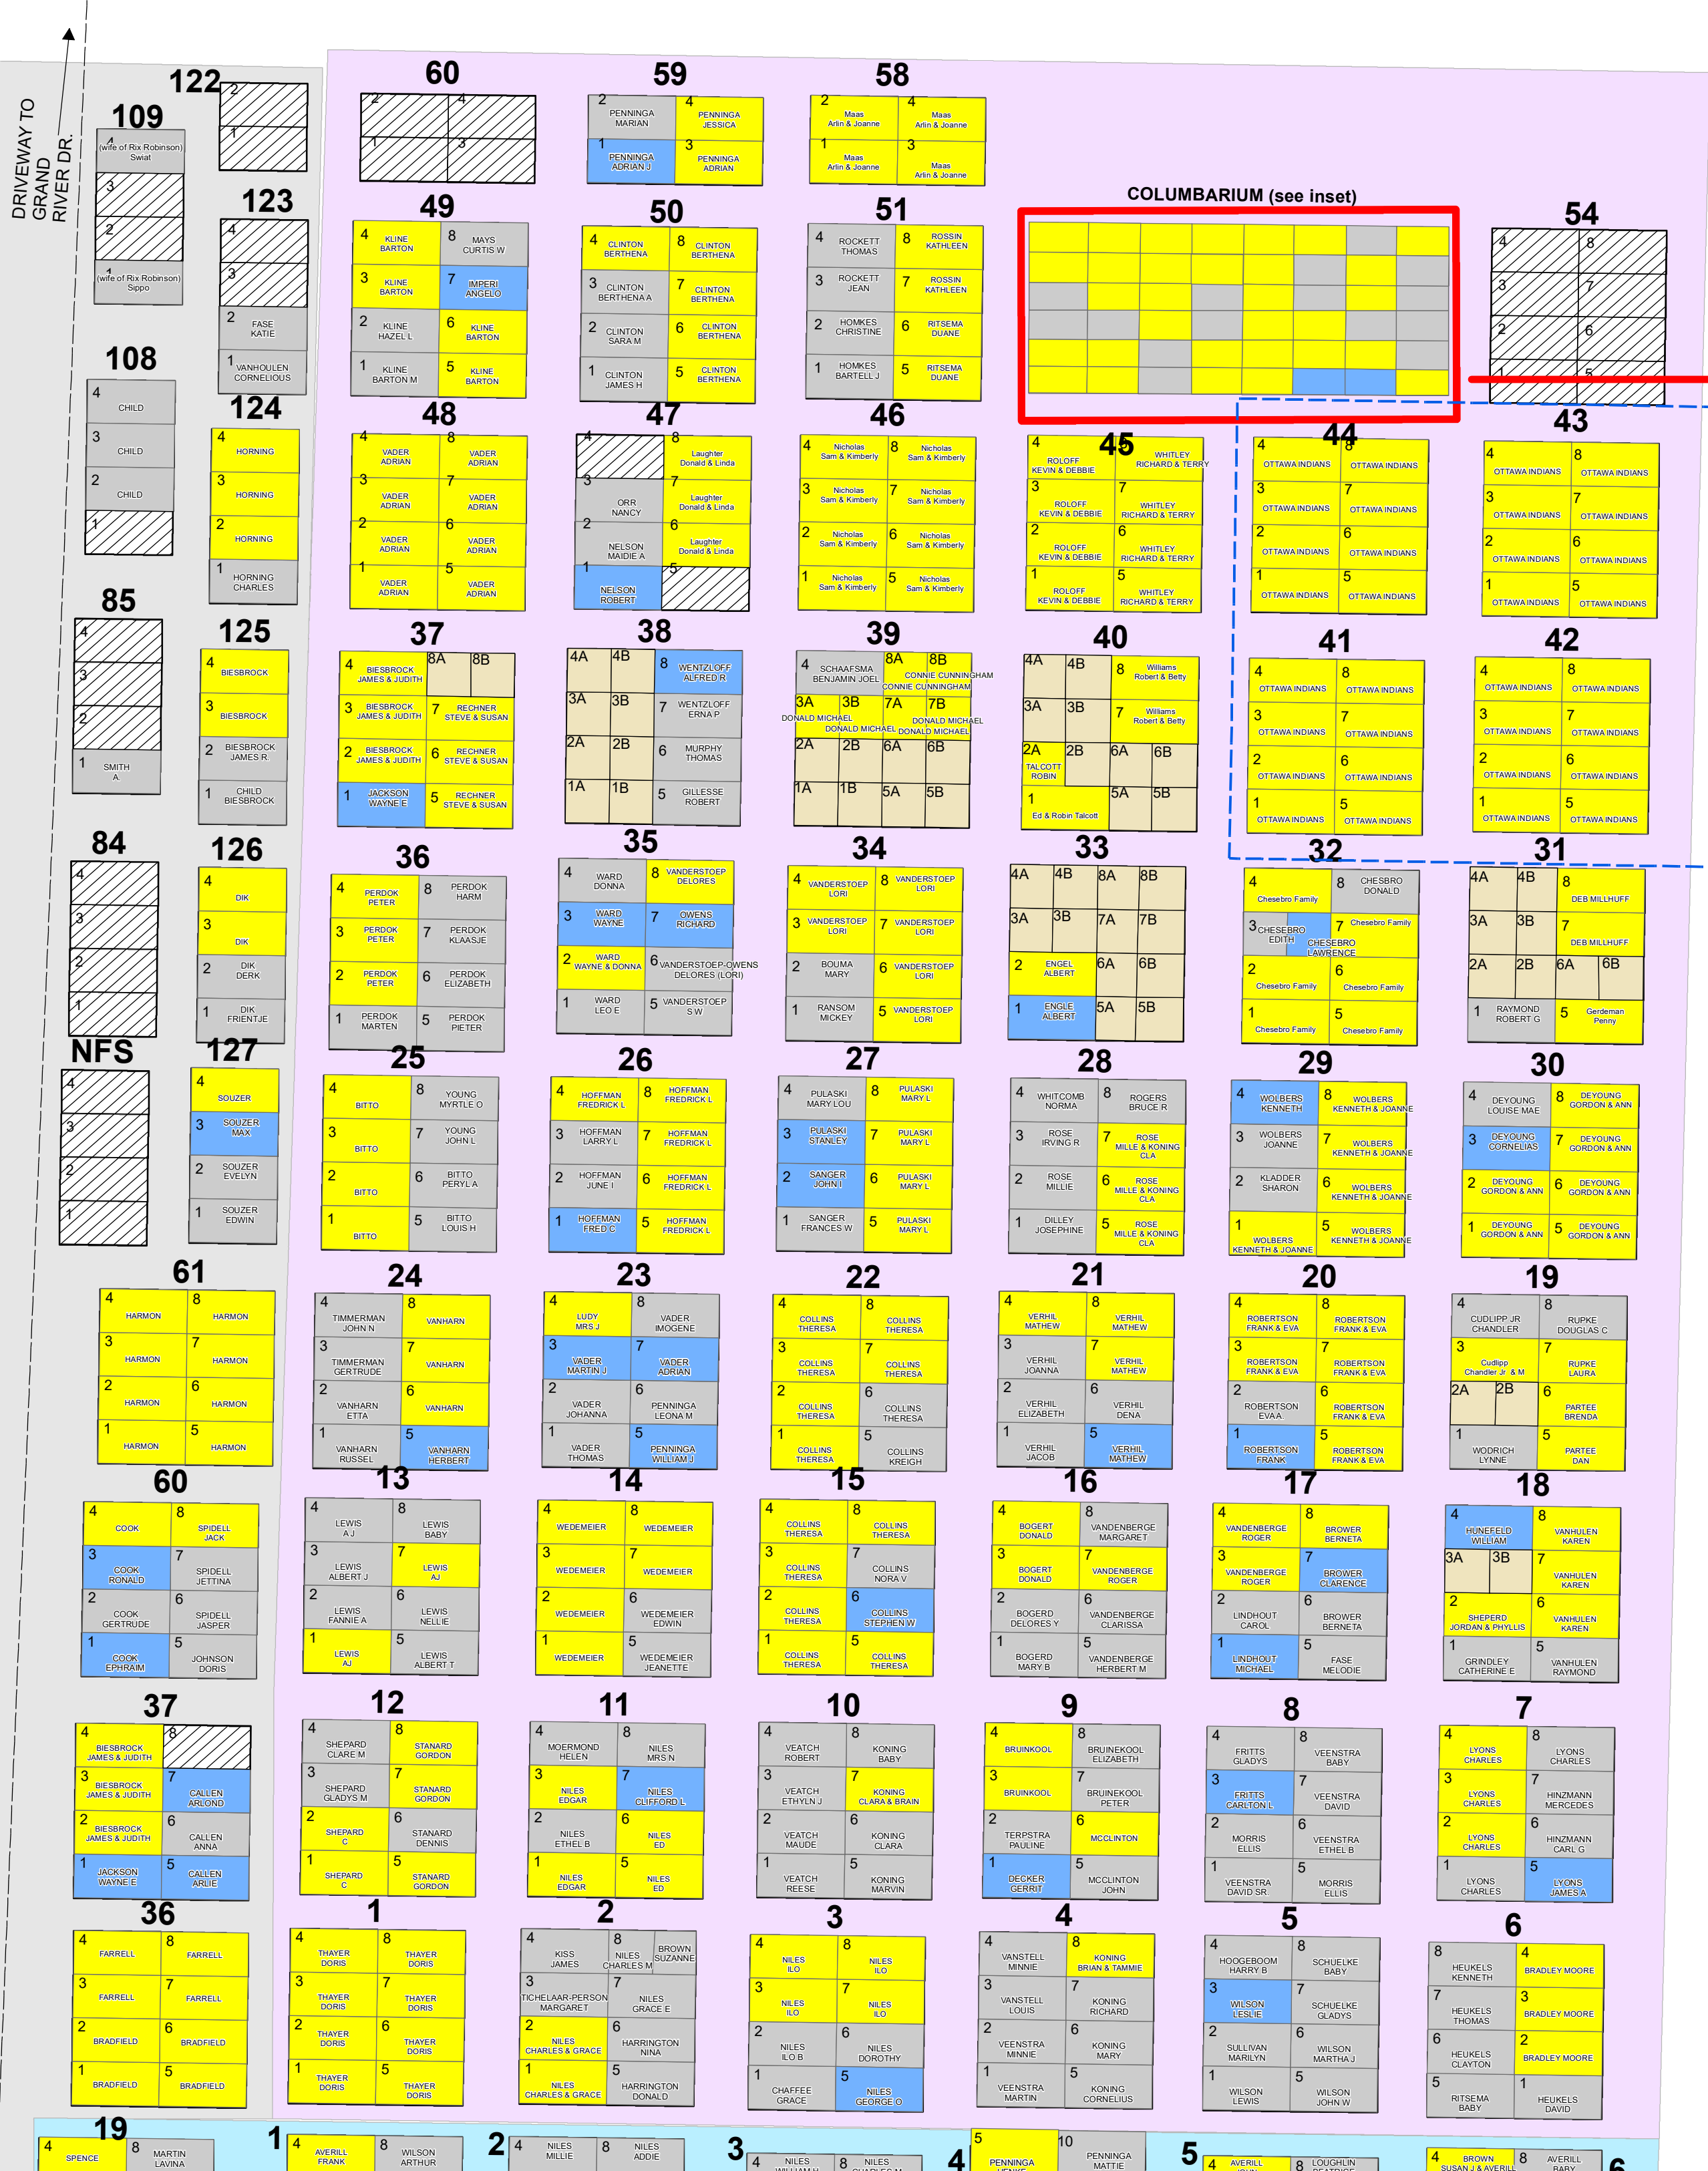

ADA CEMETERY OLD ADDITION ADA TOWNSHIP, MI

Legend

- Available
- Not for Sale
- Reserved
- Occupied - Veteran
- Occupied

Date: 12/2/2024

24 BUCKNER RICHARD & B	23 WASLAWSKI MARY ELLE	22 WASLAWSKI MARY ELLE	21 Lucchesi Samuel & J	20 Vana Judy	19 Flynn-Niche Krista	18 STEVE & CONNIE TALSMAN	17 Tendoro Emmanuel &
9 WASLAWSKI MARY ELLE	10 WASLAWSKI MARY ELLE	11 WASLAWSKI MARY ELLE	12 Roger & Bonnie Wall	13 HOLLENBECK MARK & J	14 JEAN FREEBURG	15 ALIX DENIS & BRIGIT	16 DAVID & SUSAN WURL
8 EDWIN & ARLGA VERBERKMOES	7 CROSBY BETTY JO	6 Henry & Caroline Hoe	5 FRANK & DOROTHY RENEGAR	4 SULLIVAN KATHERINE	3 John P. Sullivan	2 Sebright John & Bon	1 SUSAN ZOLLER
1 JAMES & MARY DOWNEY	2 GLORIA & HUSBAND WILL	3 ECCLESINE KEVIN MR	4 GIGI LACOMBE OWEN	5 THOMPSON MARIAN	6 THOMPSON MARIAN	7 FRED & SHARON CRANDALL	8 FRED & SHARON CRANDALL
16 SEIF PATRICIA & HOL	15 RAND JANE	14 RANDY RAND	13 LaCombe Charles & P	12 SCHWINKENDORF JAMES	11 Ryan Steven & Mary	10 SANDRA WALRAVEN & KA	9 MARGARET GENOW
17 STOB HARVEY & AUDRE	18 DOCTER ART & WENDY	19 LEON FITZGERALD	20 ZWYGHUIZEN DALE & P	21 HAYS MARK & KAREN	22 GORDON HULST	23 William Satala	24 VANESSENDELT ROY &