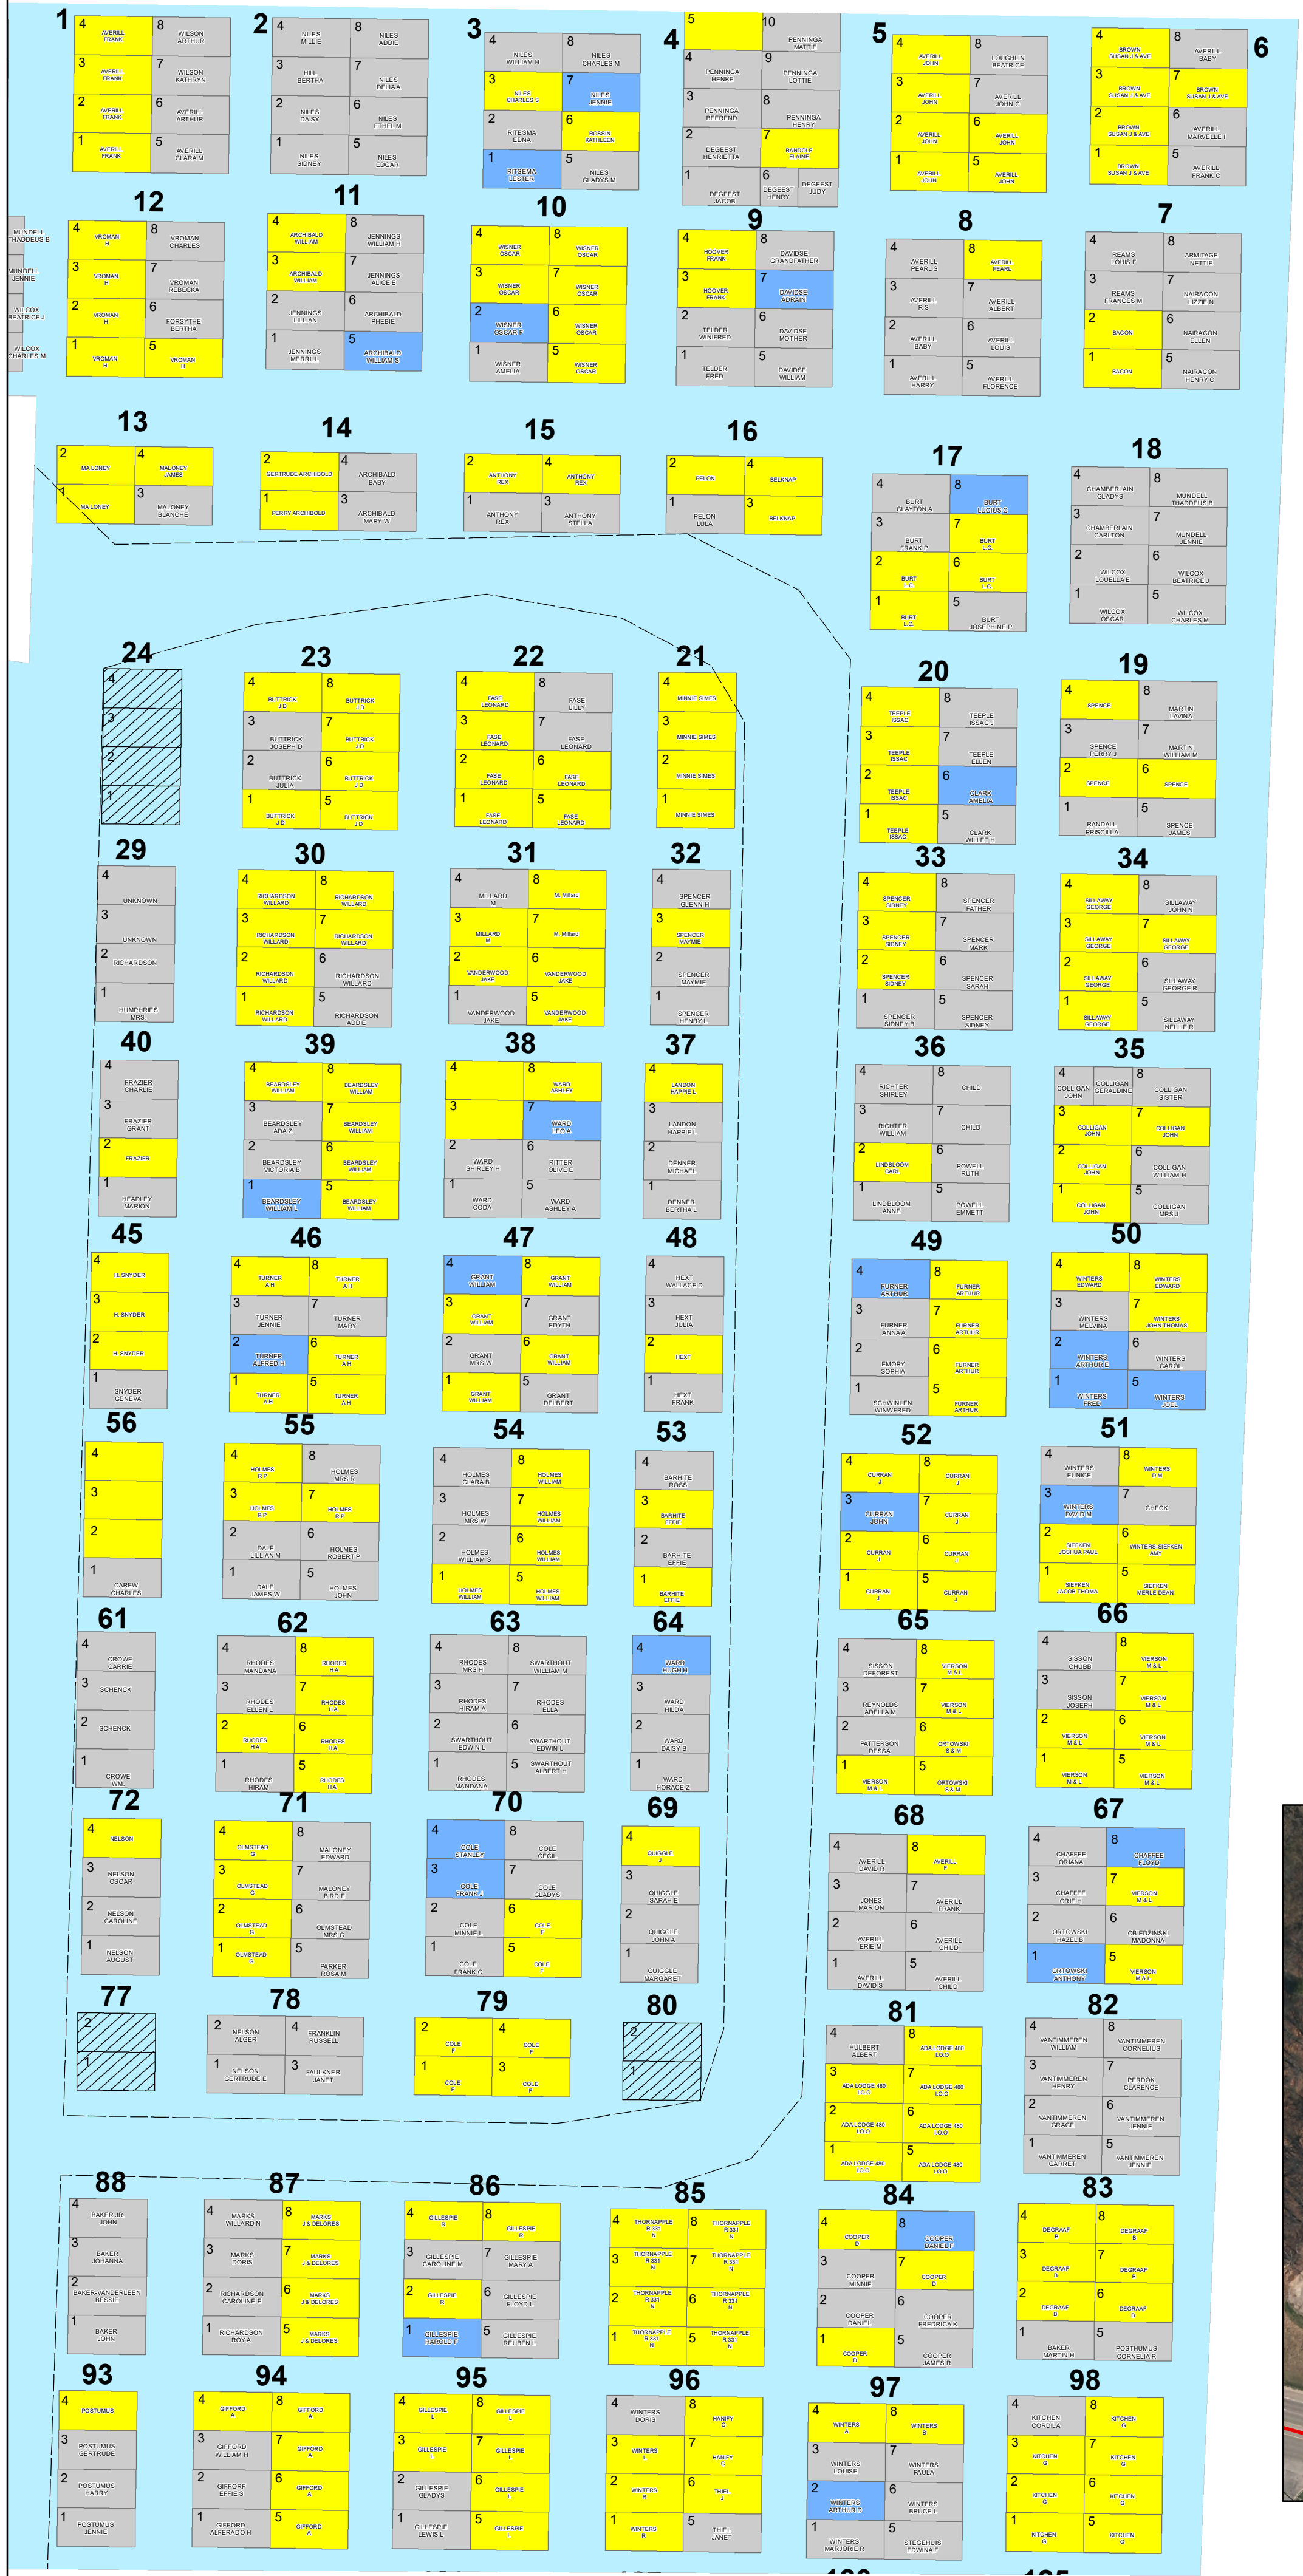

ADA CEMETERY OLD ADDITION ADA TOWNSHIP, MI

Legend

- Available
- Not for Sale
- Reserved
- Occupied - Veteran
- Occupied

Date: 12/2/2024

24 BUCKNER RICHARD & B	23 WASLAWSKI MARY ELLE	22 WASLAWSKI MARY ELLE	21 Lucchesi Samuel & J	20 Vana Judy	19 Flynn-Niche Krista	18 STEVE & CONNIE TALSMAN	17 Tendoro Emmanuel &
9 WASLAWSKI MARY ELLE	10 WASLAWSKI MARY ELLE	11 WASLAWSKI MARY ELLE	12 Roger & Bonnie Wall	13 HOLLENBECK MARK & J	14 JEAN FREEBURG	15 ALIX DENIS & BRIGIT	16 DAVID & SUSAN WURL
8 EDWIN & ARLGA VERBERKMOES	7 CROSBY BETTY JO	6 Henry & Caroline Hoe	5 FRANK & DOROTHY RENEGAR	4 SULLIVAN KATHERINE	3 John P. Sullivan	2 Sebright John & Bon	1 SUSAN ZOLLER
1 JAMES & MARY DOWNEY	2 GLORIA & HUSBAND WILL	3 ECCLESINE KEVIN MR	4 GIGI LACOMBE OWEN	5 THOMPSON MARIAN	6 THOMPSON MARIAN	7 FRED & SHARON CRANDALL	8 FRED & SHARON CRANDALL
16 SEIF PATRICIA & HOL	15 RAND JANE	14 RANDY RAND	13 LaCombe Charles & P	12 SCHWINKENDORF JAMES	11 Ryan Steven & Mary	10 SANDRA WALRAVEN & KA	9 MARGARET GENOW
17 STOB HARVEY & AUDRE	18 DOCTER ART & WENDY	19 LEON FITZGERALD	20 ZWYGHUIZEN DALE & P	21 HAYS MARK & KAREN	22 GORDON HULST	23 William Satala	24 VANESSENDELT ROY &

COLUMBARIUM

**ADA CEMETERY
FOURTH ADDITION
ADA TOWNSHIP, MI**

Legend

- Available
- Available -Cremains Only
- Not for Sale
- Reserved
- Occupied - Veteran
- Occupied

Date: 12/2/2024

ADA CEMETERY NEW ADDITION (Southeast) ADA TOWNSHIP, MI