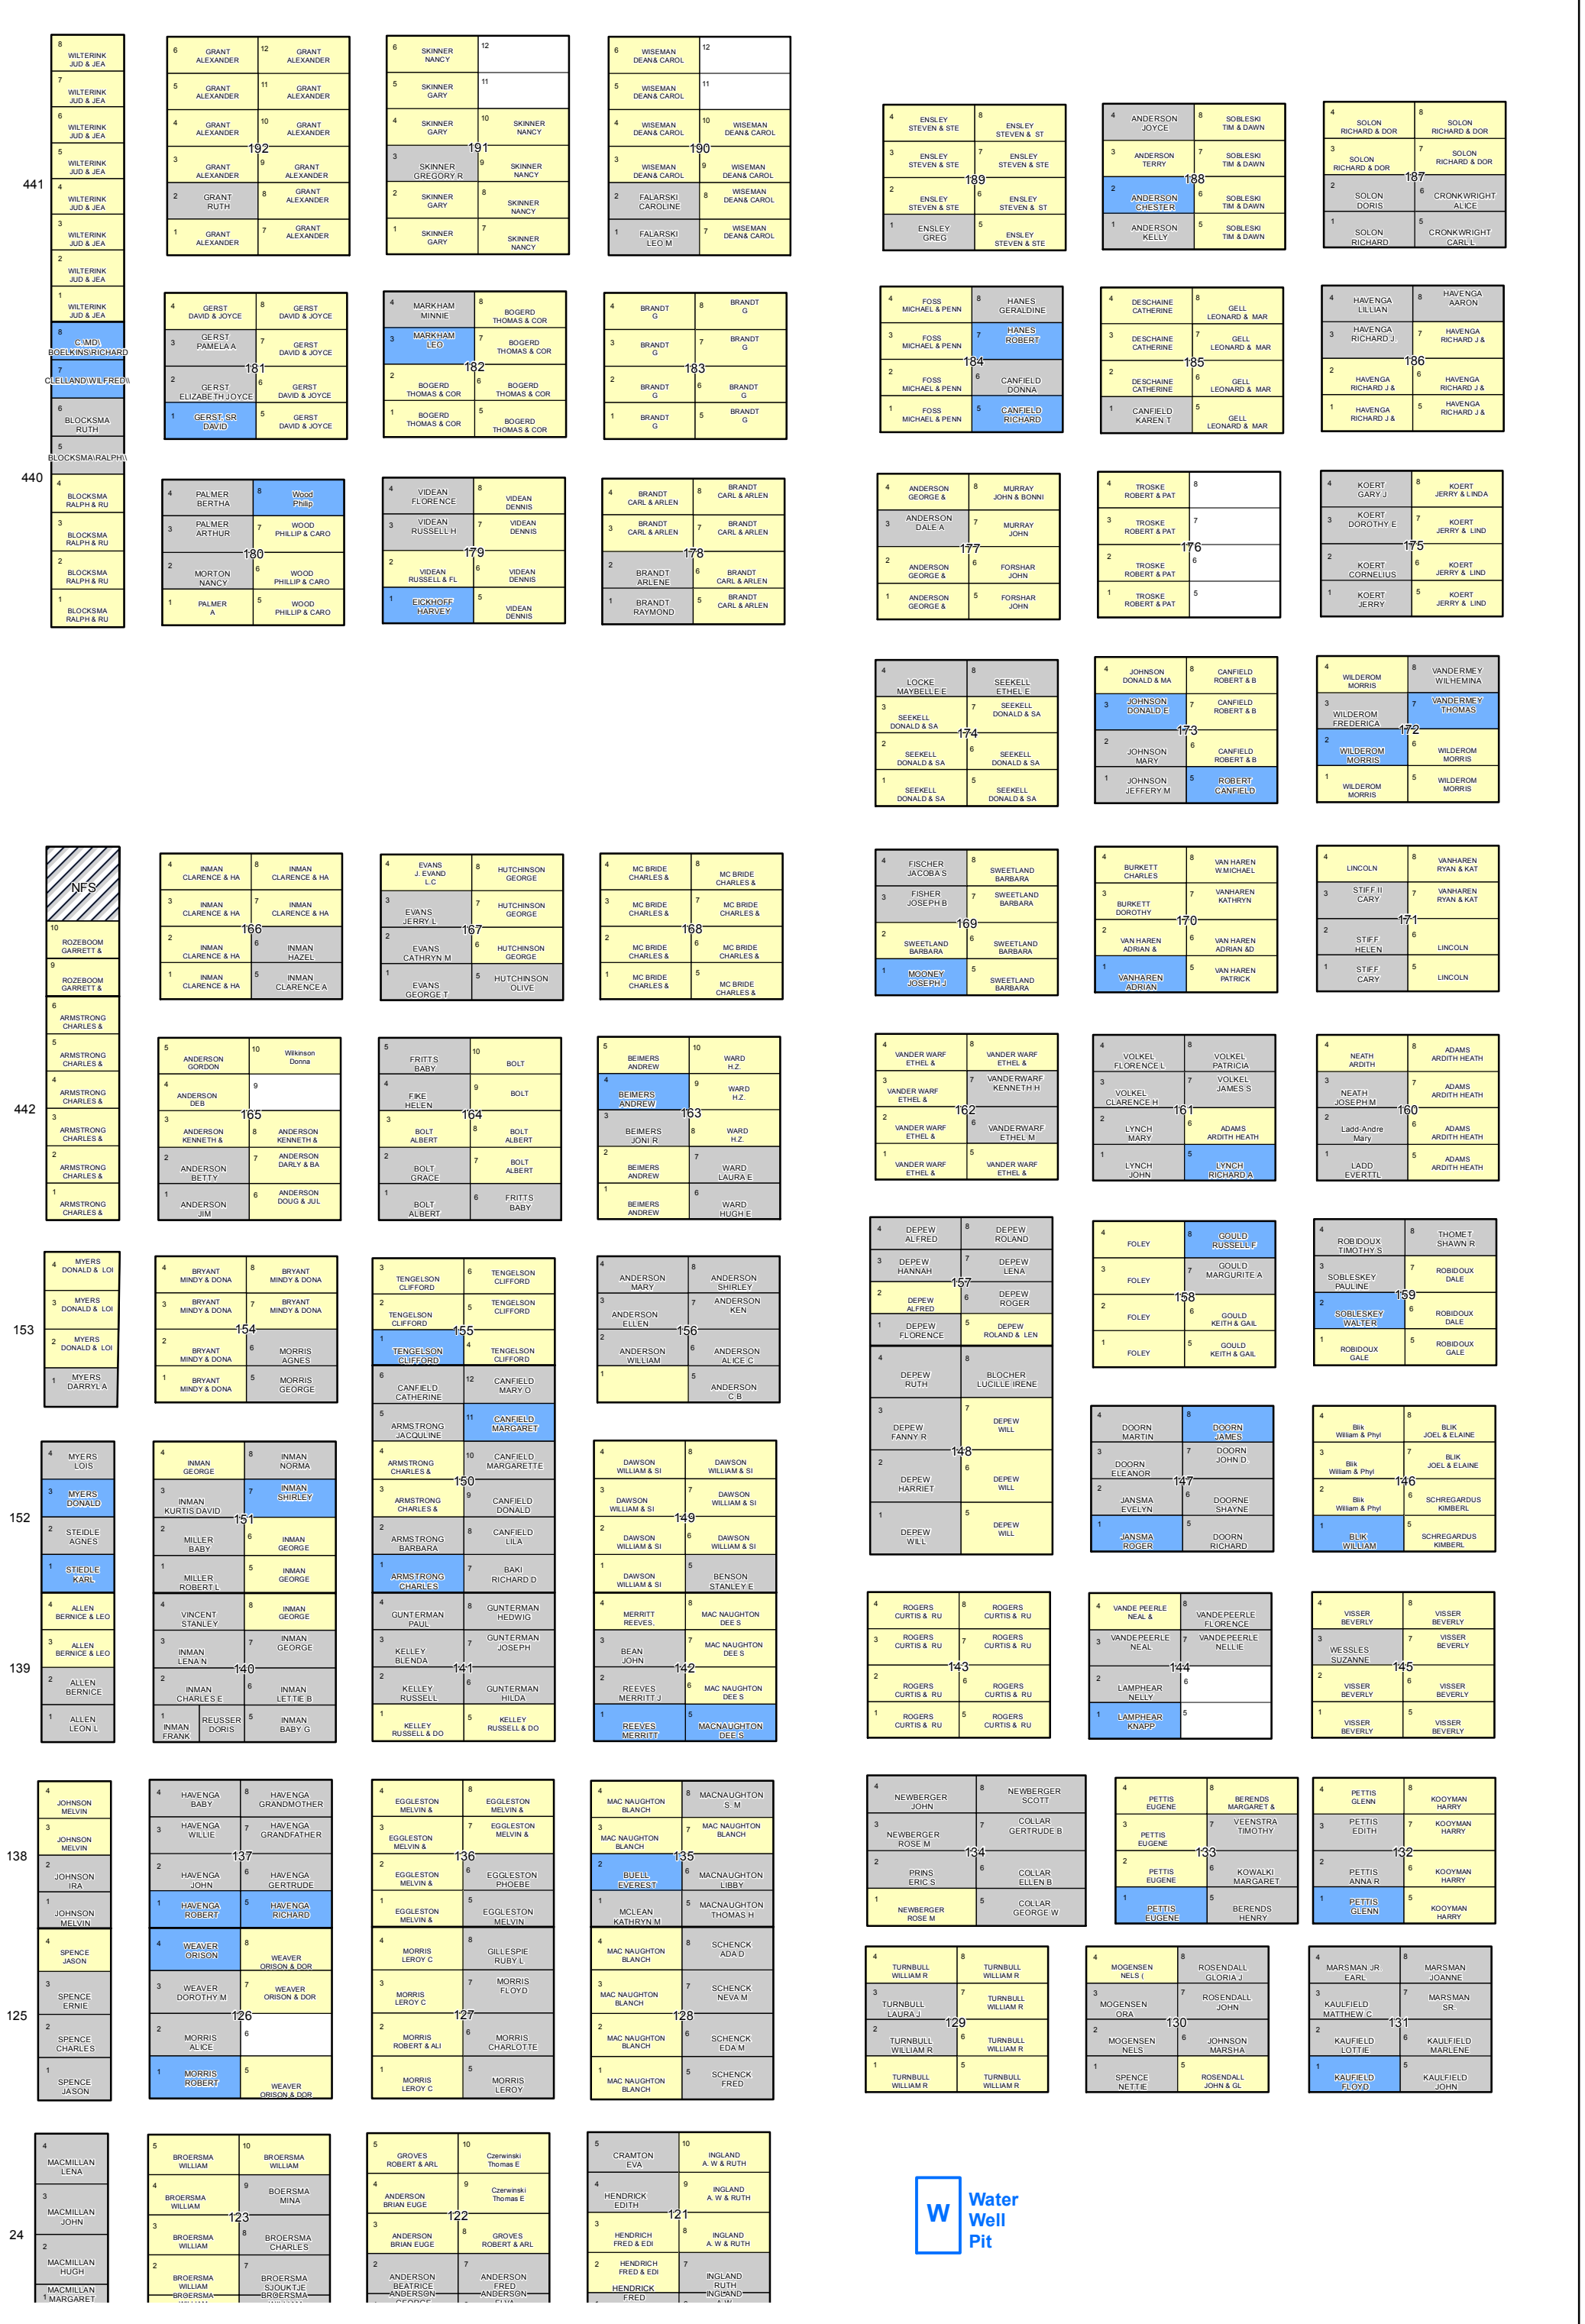

- Legend**
- Not For Sale
 - Reserved
 - Occupied (Veteran)
 - Occupied
 - Available

**NORTHWEST PART OF
FINDLAY CEMETERY
ADA TOWNSHIP, MI**

- Legend**
- Not For Sale
 - Reserved
 - Occupied (Veteran)
 - Occupied
 - Available

**NORTHEAST PART OF
FINDLAY CEMETERY
ADA TOWNSHIP, MI**

- Legend**
- Not For Sale
 - Reserved
 - Occupied (Veteran)
 - Occupied
 - Available

**SOUTHWEST PART OF
FINDLAY CEMETERY
ADA TOWNSHIP, MI**

- Legend**
- Not For Sale
 - Reserved
 - Occupied (Veteran)
 - Occupied
 - Available

**SOUTHEAST PART OF
FINDLAY CEMETERY
ADA TOWNSHIP, MI**