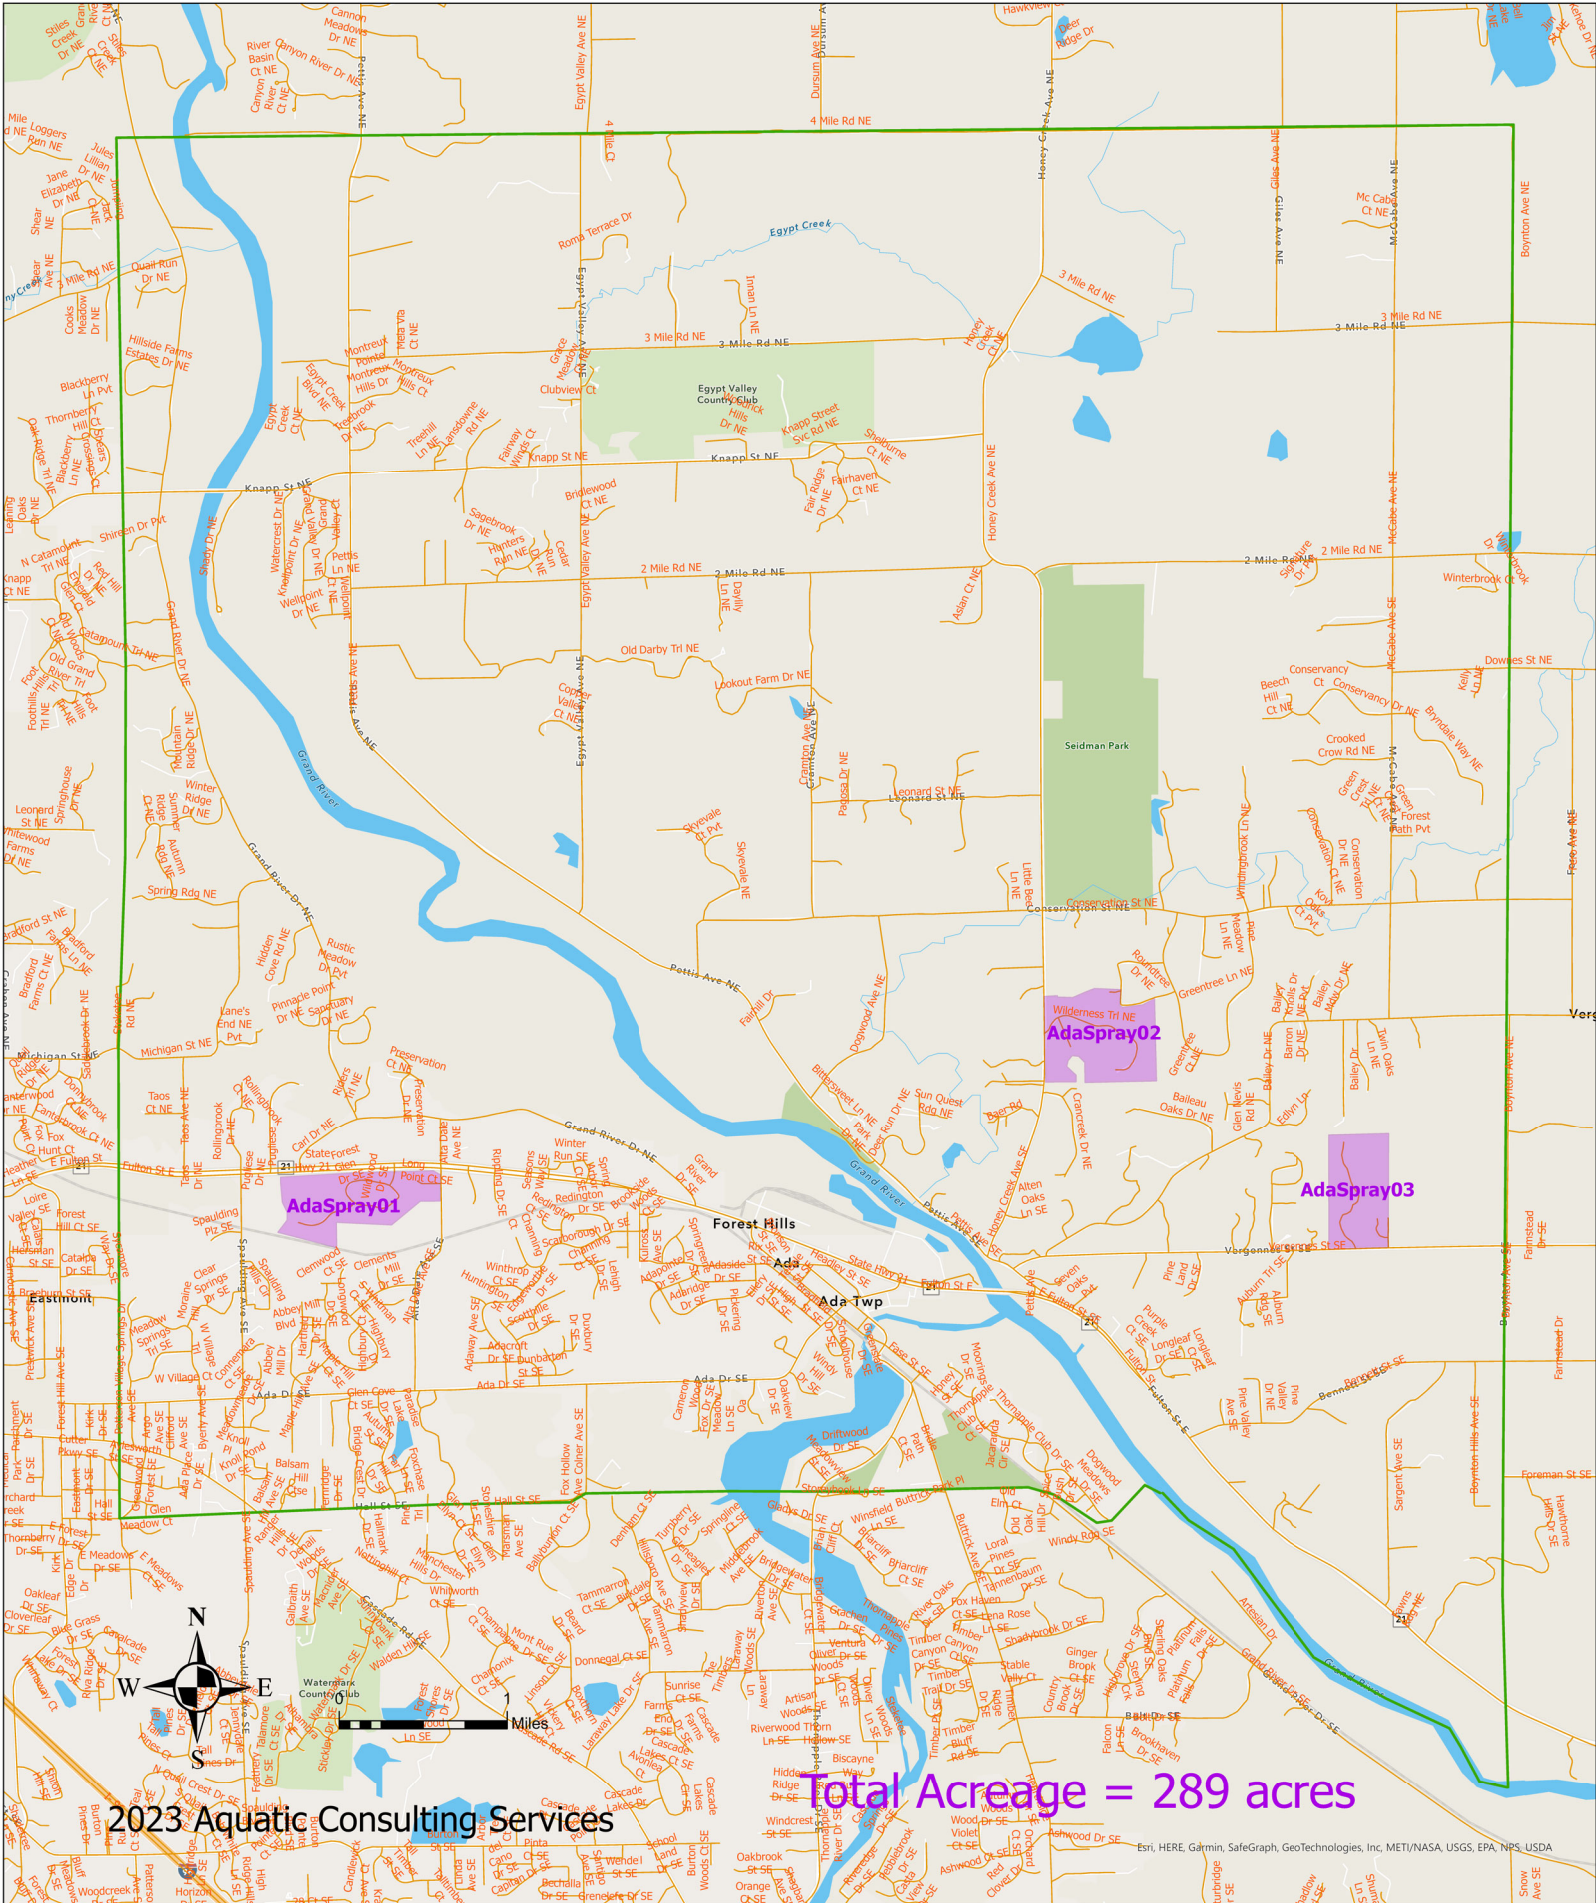

Ada Township Spongy Moth Survey Report 2024

2023 Aquatic Consulting Services

Total Acreage = 289 acres