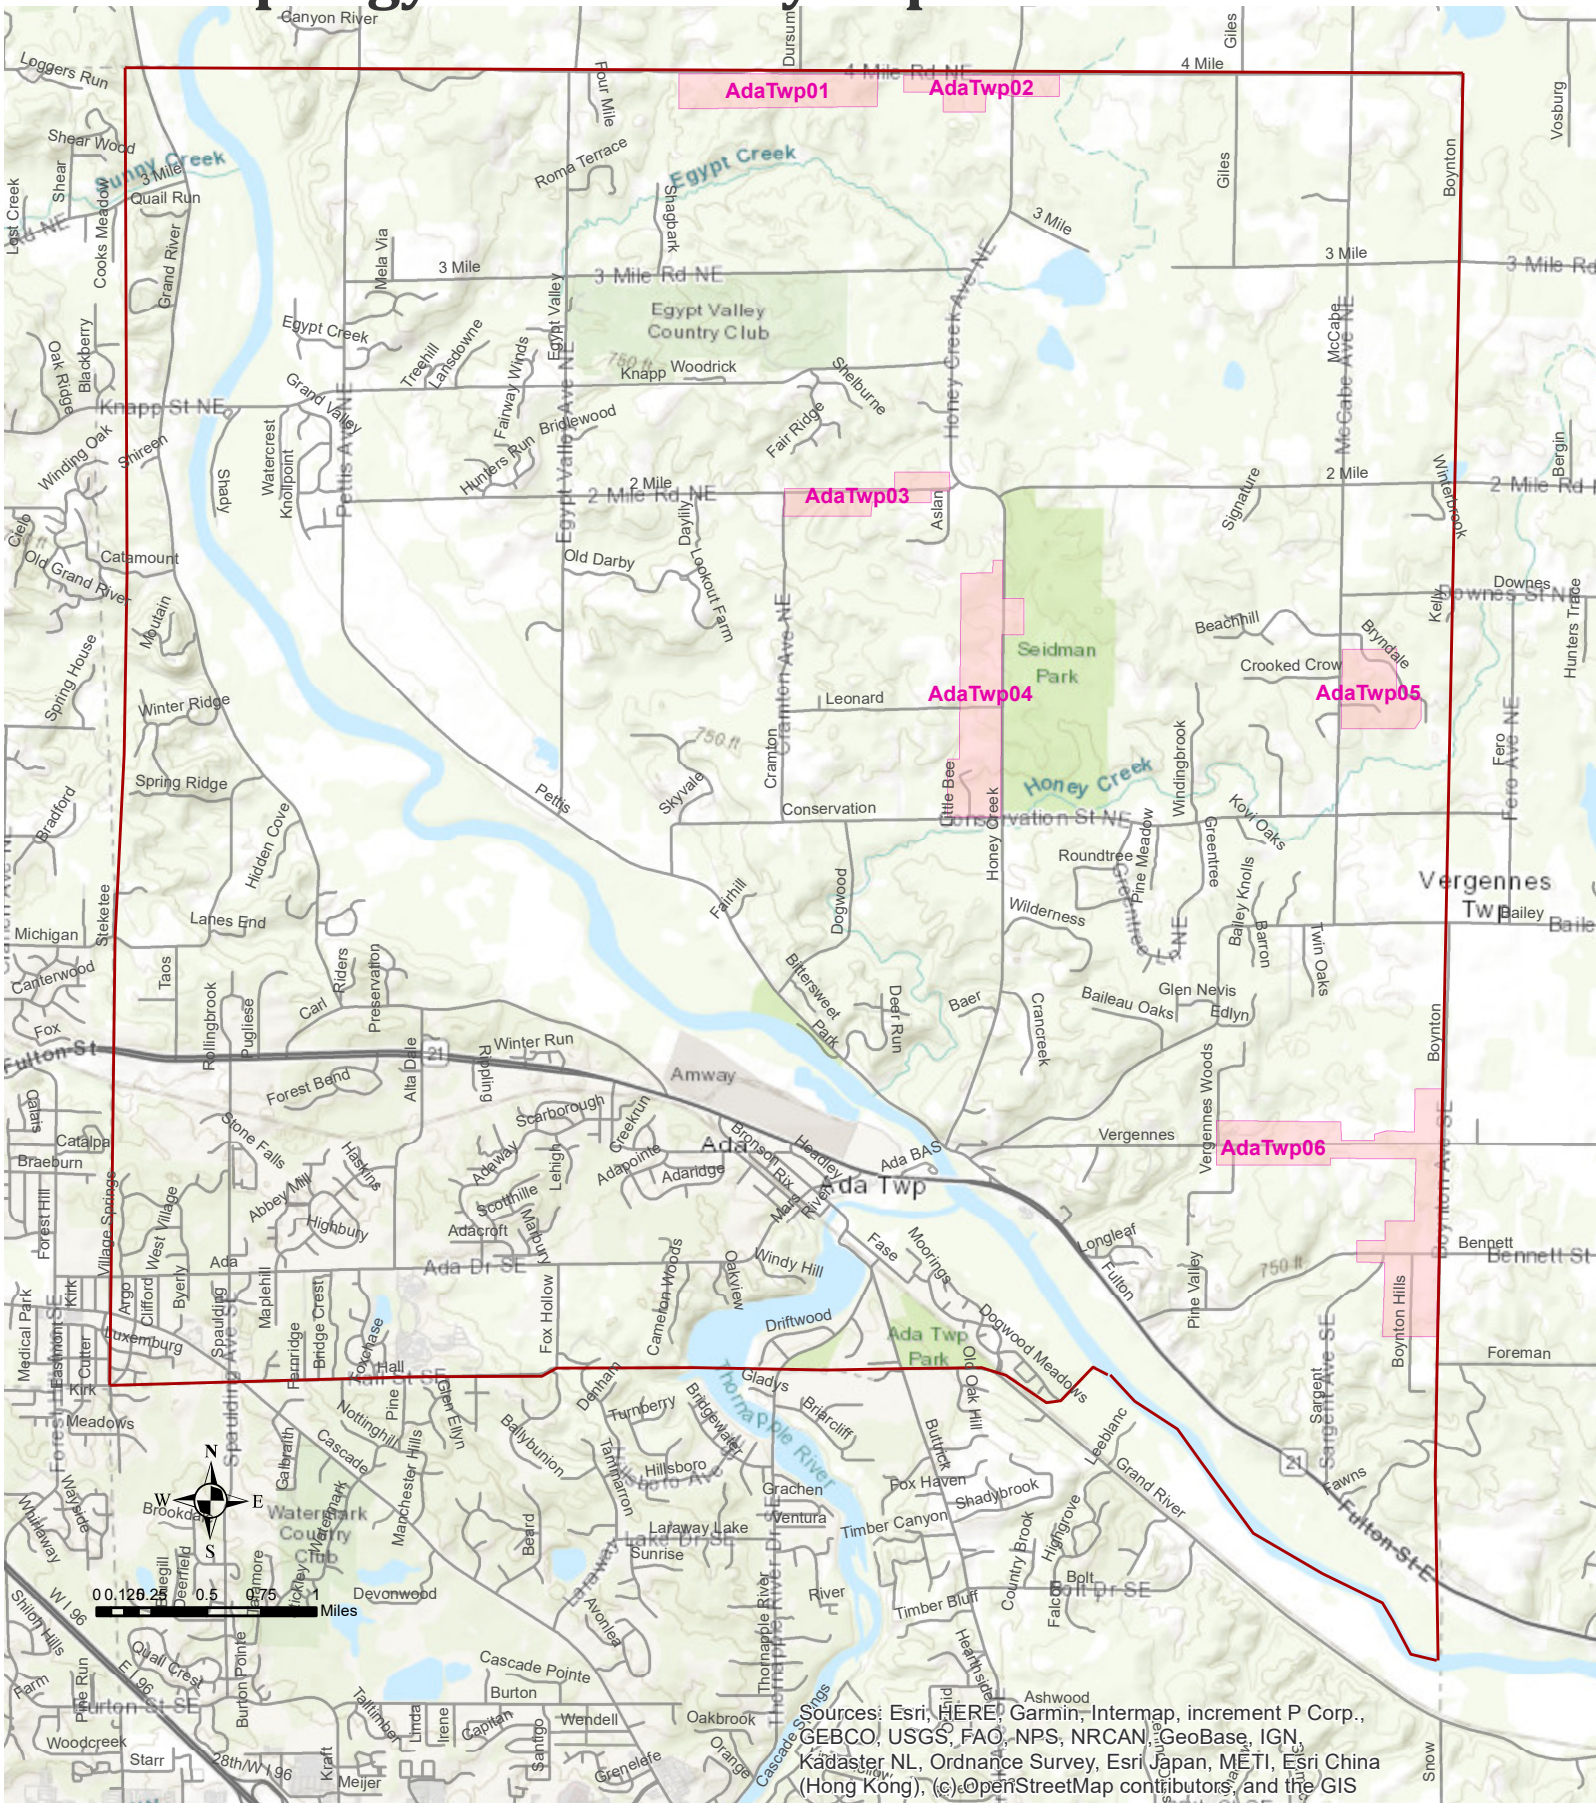

Ada Township

Spongy Moth Survey Report 2023 Season

Sources: Esri, HERE, Garmin, Intermap, increment P Corp., GEBCO, USGS, FAO, NPS, NRCAN, GeoBase, IGN, Kadaster NL, Ordnance Survey, Esri Japan, METI, Esri China (Hong Kong), (c)OpenStreetMap contributors, and the GIS

Shaded areas are recommended for Aerial B.t.k. spray in Spring 2023

Aquatic Consulting Services 2022