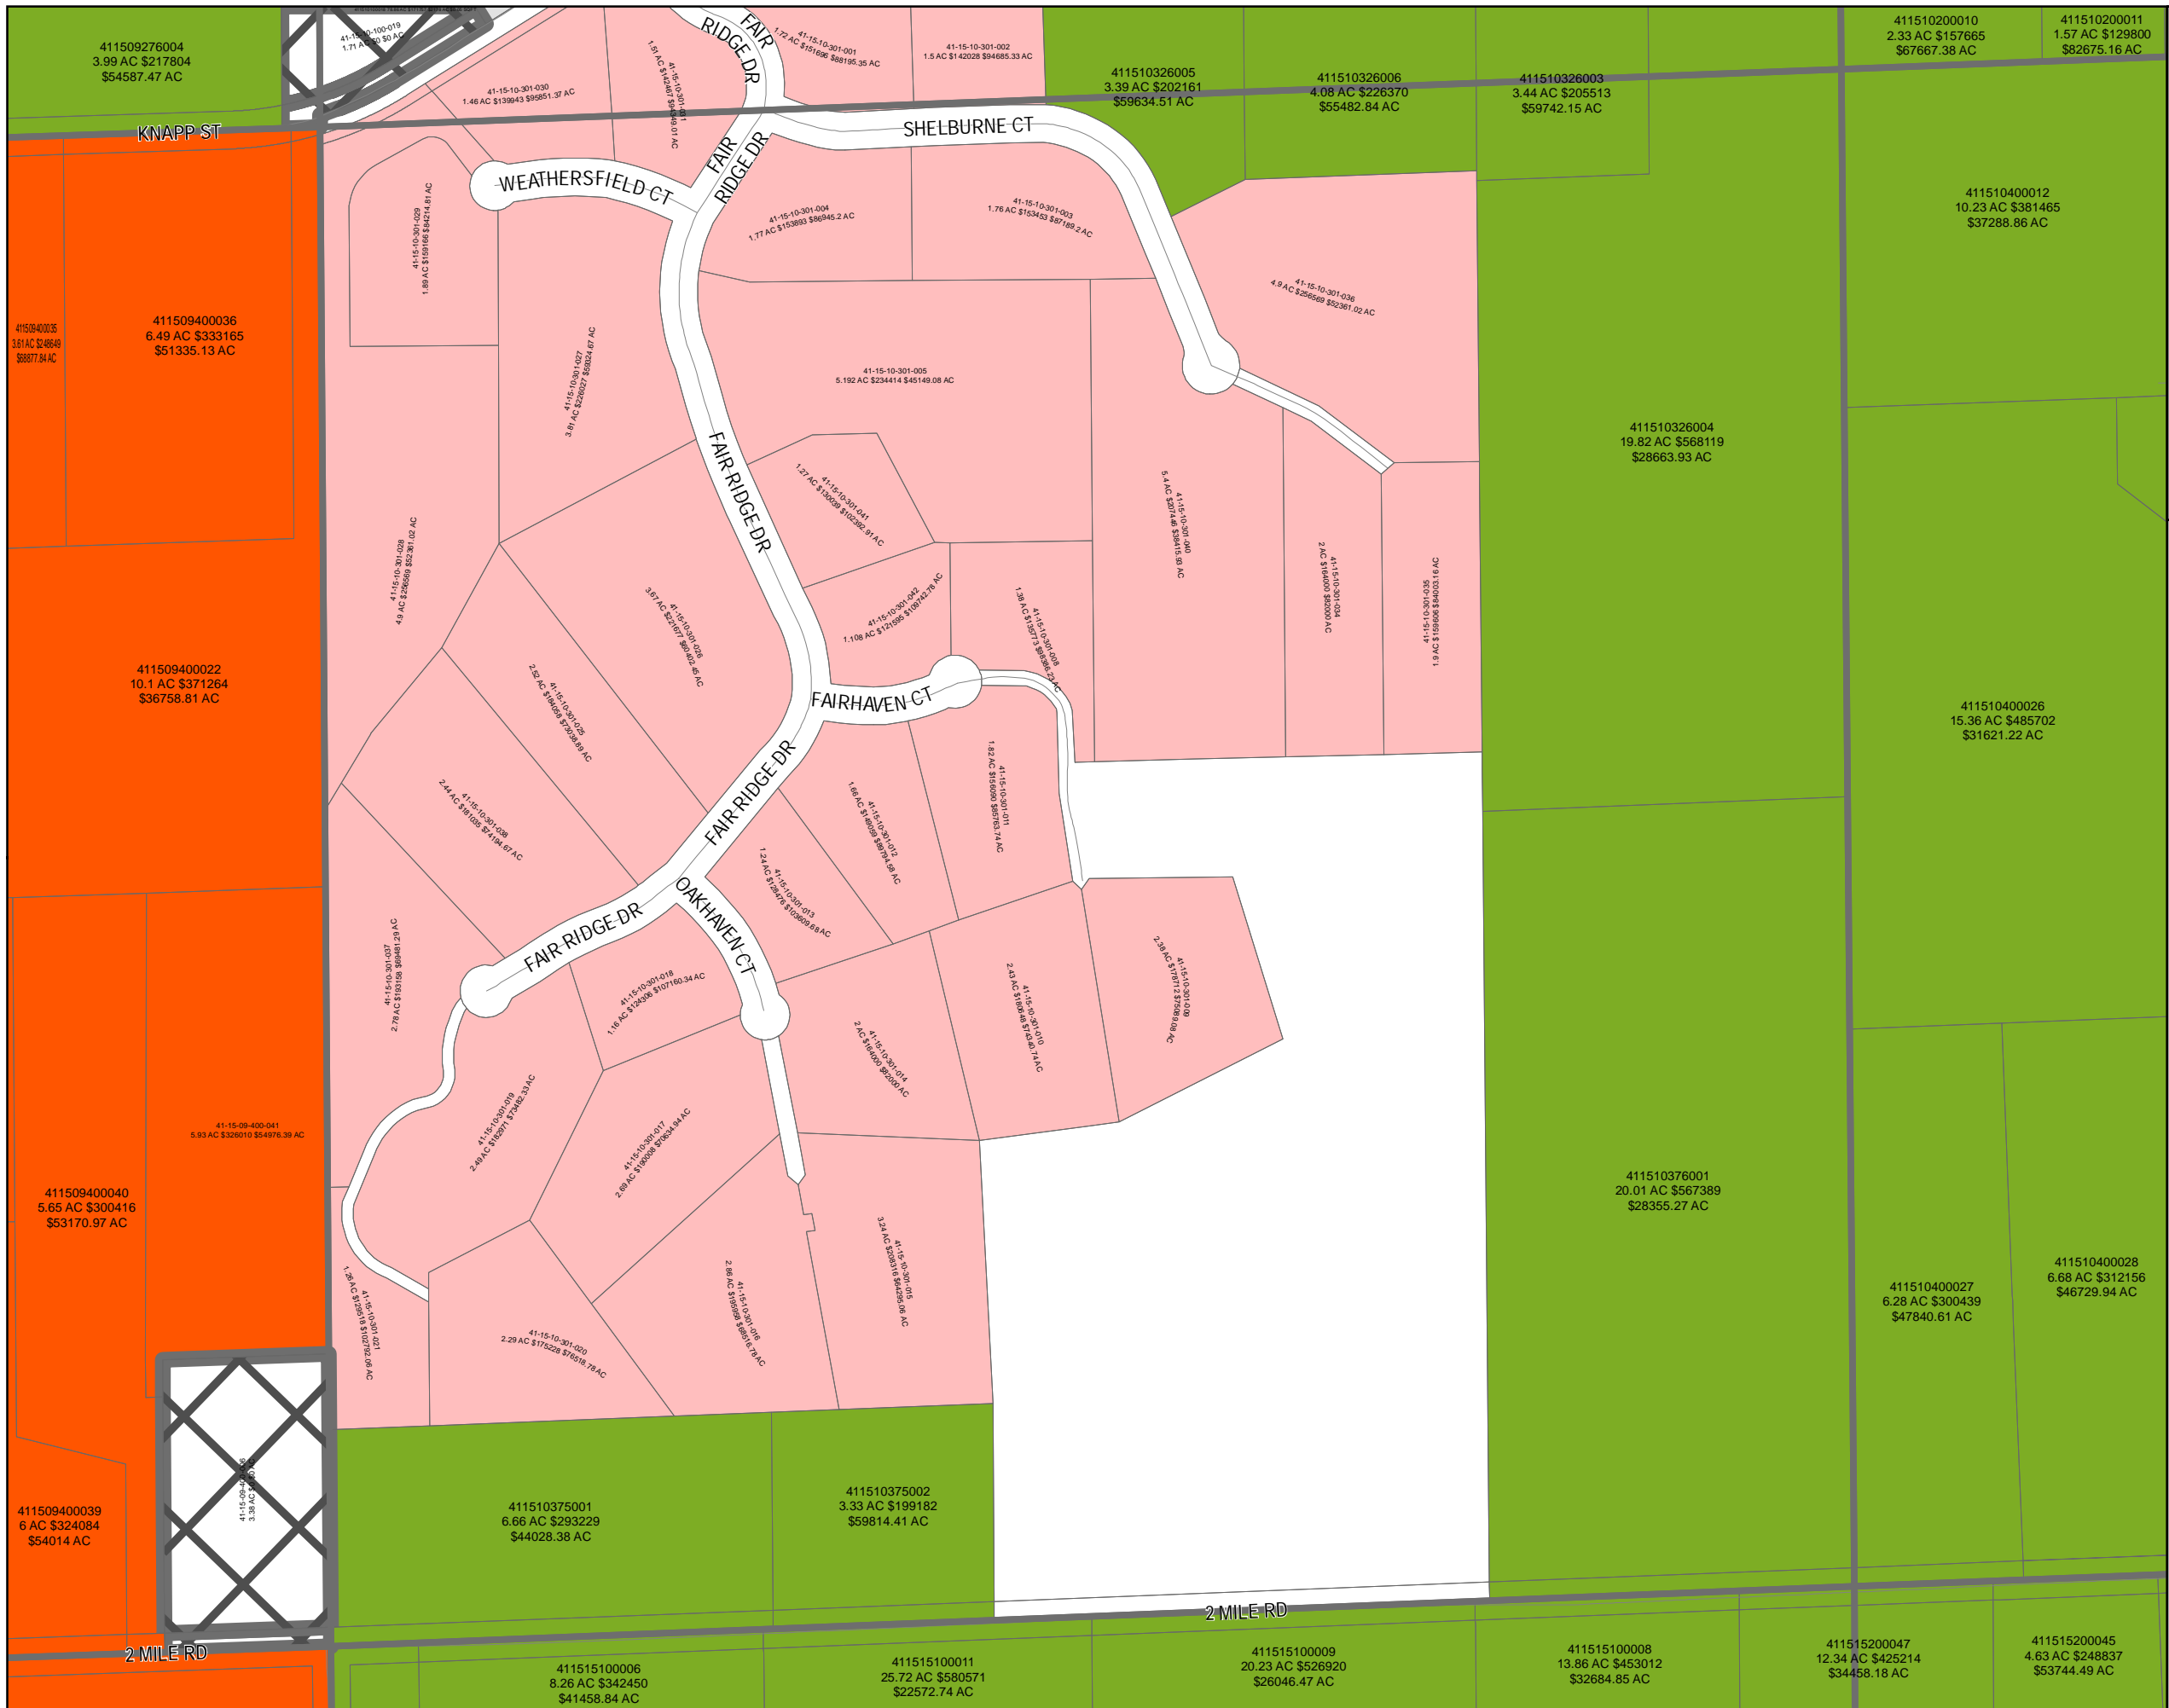

## Ada Township 2024 Land Value Map

Township: T07N  
Range: R10W  
Section: 10  
Qrt: SE

# Ada Township 2024 Land Value Map

Township: T07N  
Range: R10W  
Section: 10  
Qrt: SW