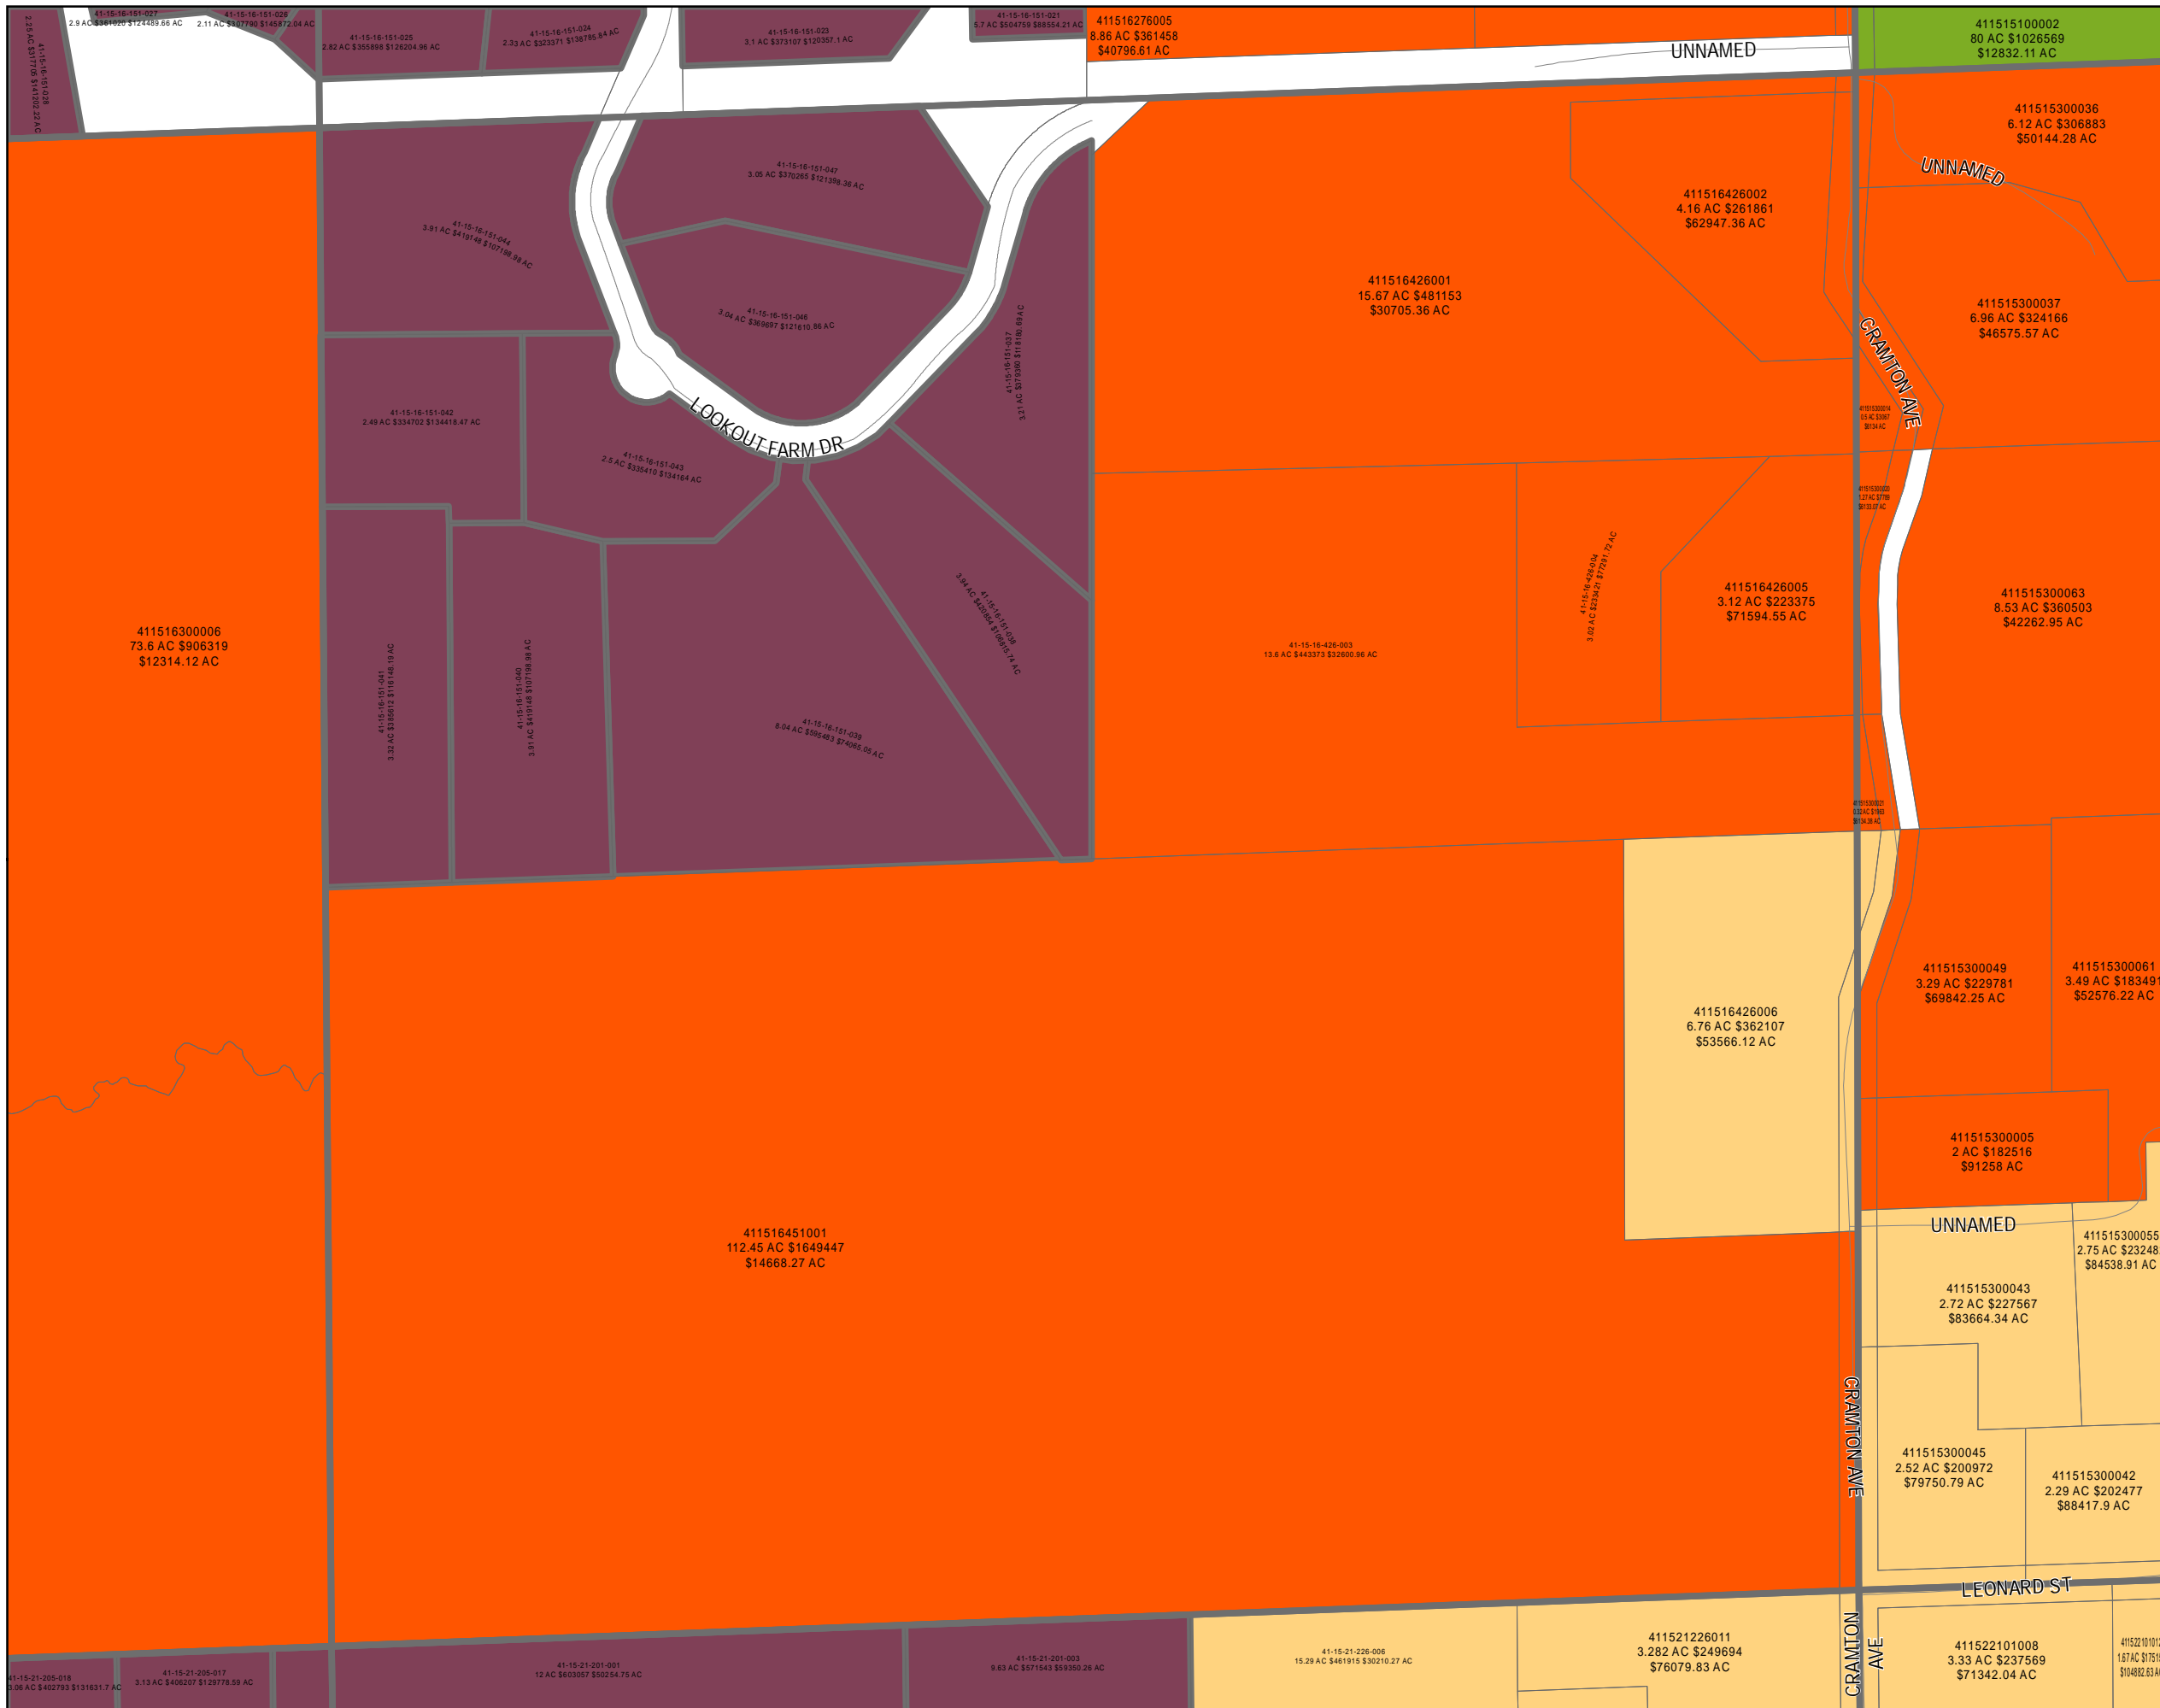

Ada Township 2024 Land Value Map

Township: T07N
Range: R10W
Section: 16
Qrt: SE

Legend

N/A	4076	4170	4215
1000	4100	4180	4250
1001	4110	4186	4260
4051	4120	4187	4300
4060	4125	4188	4310
4062	4130	4189	4340
4064	4131	4195	4350
4070	4140	4200	4410
4072	4150	4204	9999
4074	4155	4205	
4075	4160	4210