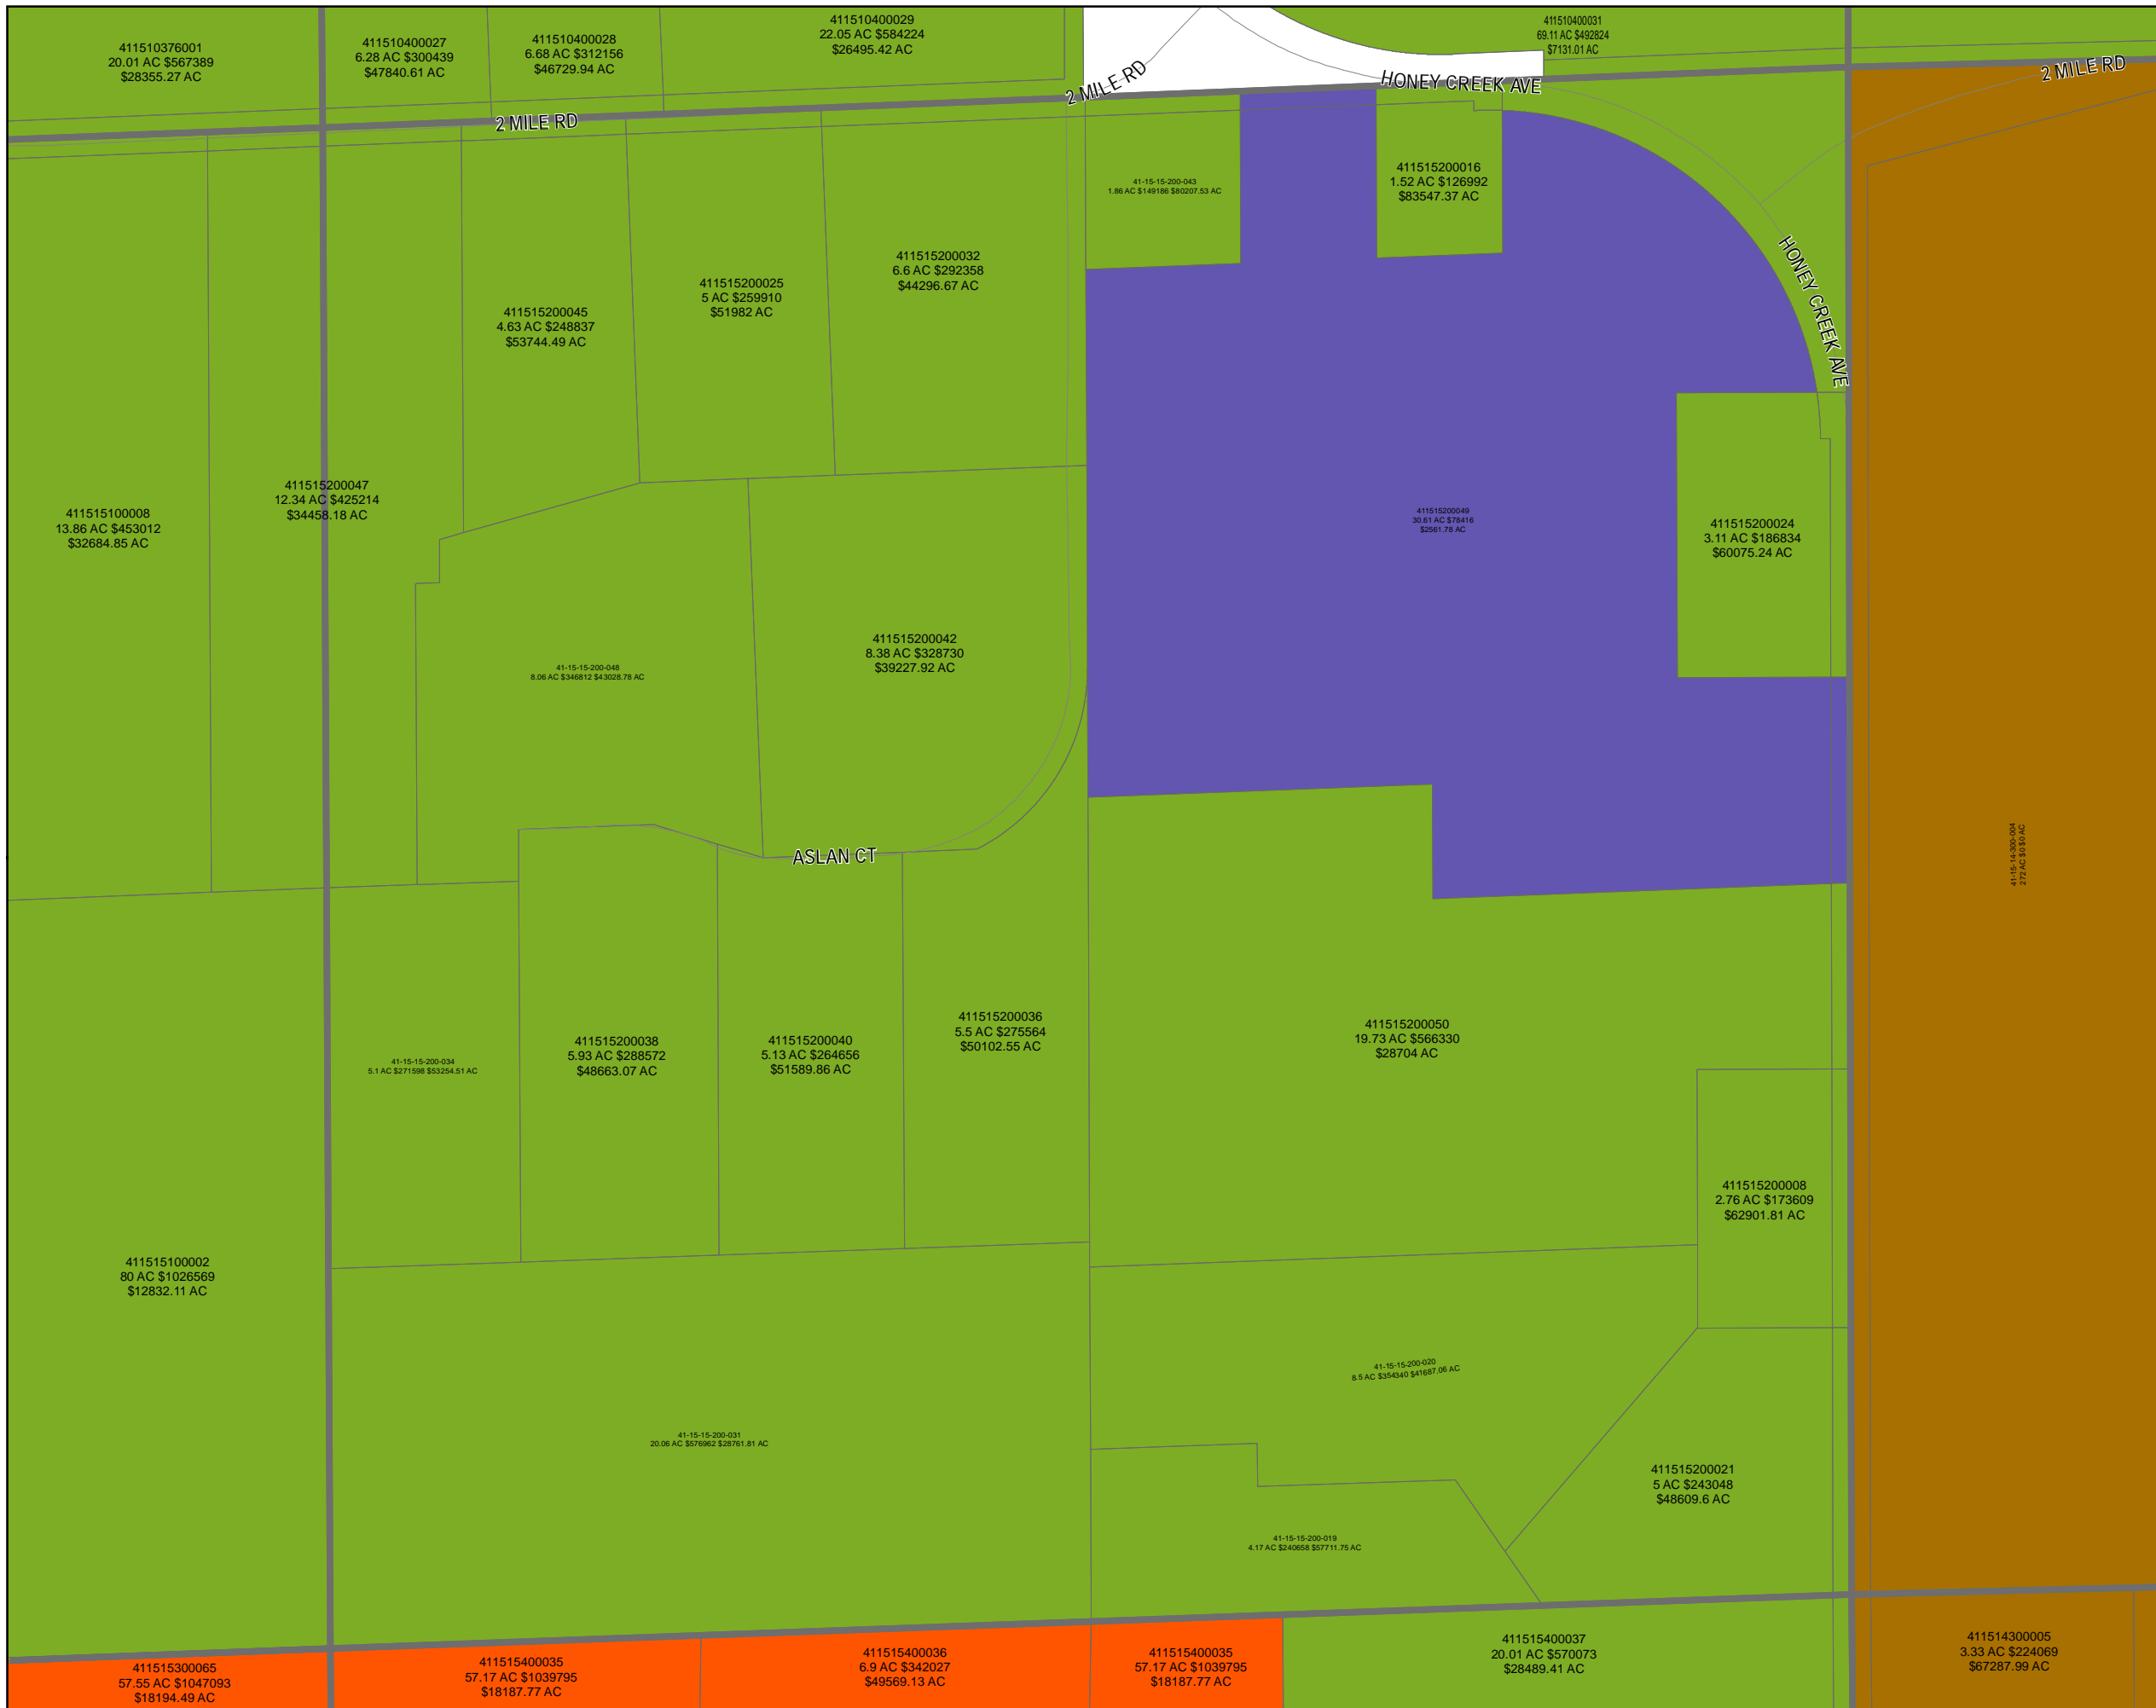

Ada Township 2024 Land Value Map

Township: T07N
Range: R10W
Section: 15
Qrt: NE

Legend

N/A	4076	4170	4215
1000	4100	4180	4250
1001	4110	4186	4260
4051	4120	4187	4300
4060	4125	4188	4310
4062	4130	4189	4340
4064	4131	4195	4350
4070	4140	4200	4410
4072	4150	4204	9999
4074	4155	4205	
4075	4160	4210