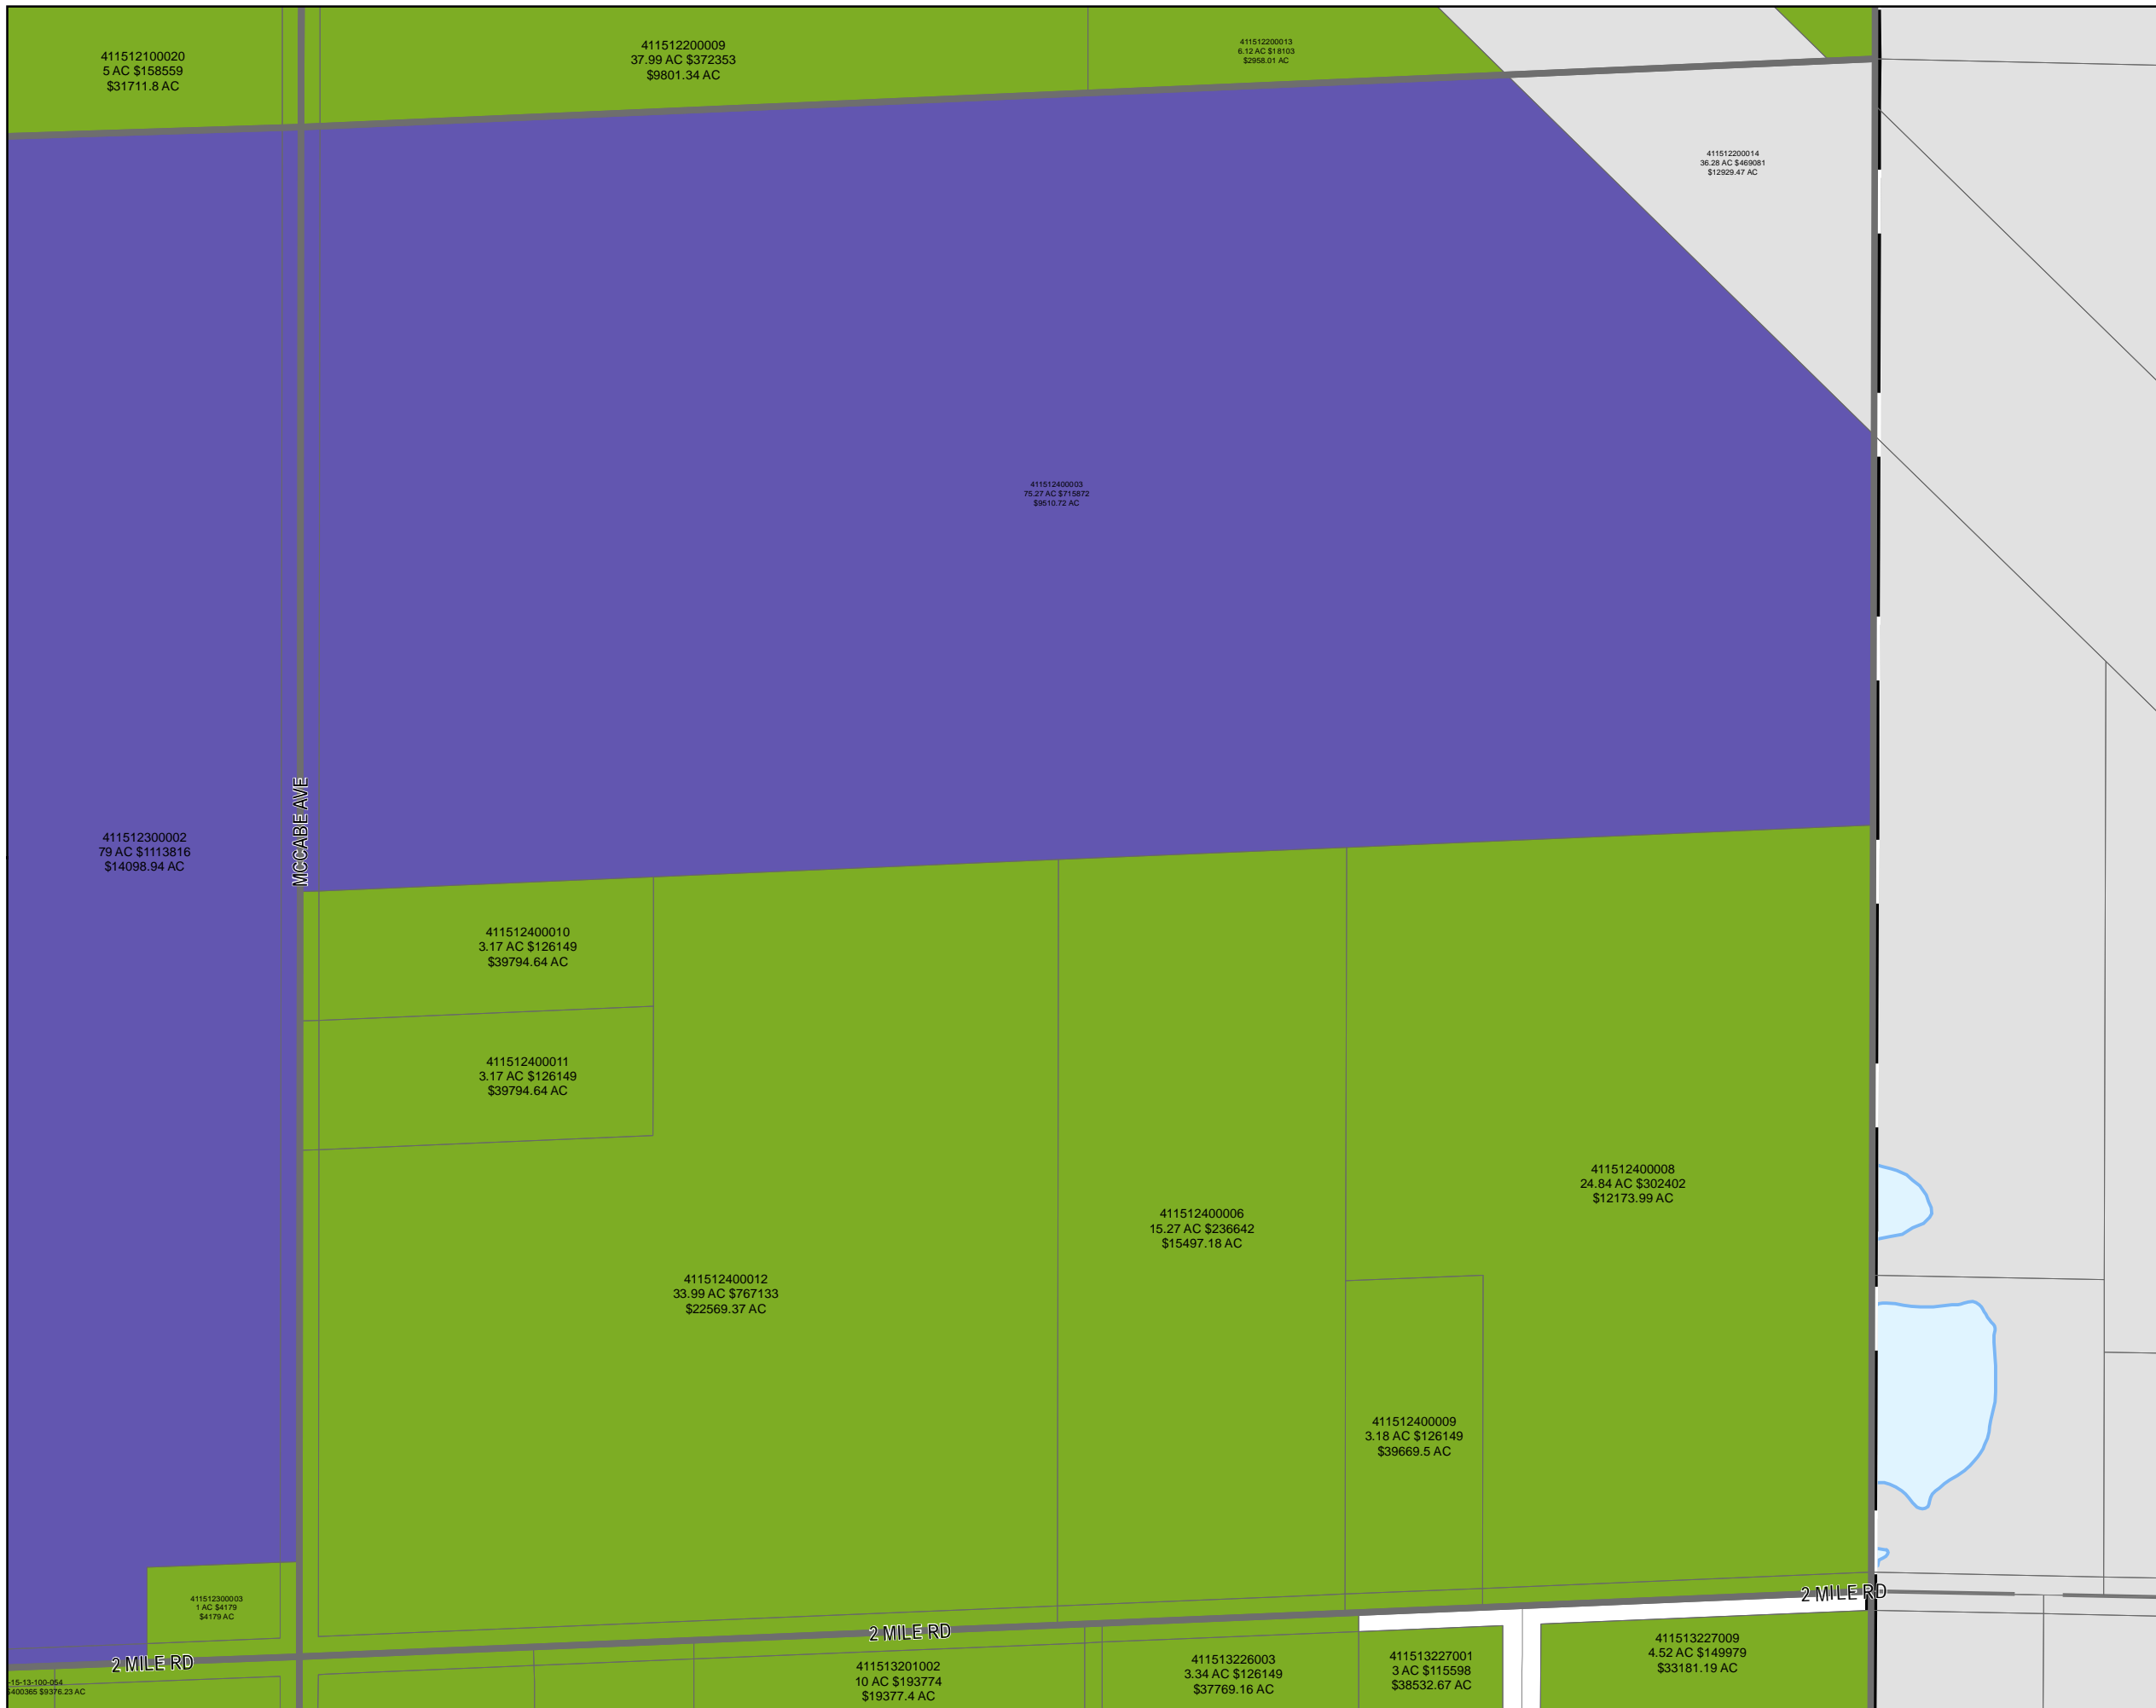

Ada Township 2024 Land Value Map

Township: T07N
Range: R10W
Section: 12
Qrt: SE

Legend

N/A	4076	4170	4215
1000	4100	4180	4250
1001	4110	4186	4260
4051	4120	4187	4300
4060	4125	4188	4310
4062	4130	4189	4340
4064	4131	4195	4350
4070	4140	4200	4410
4072	4150	4204	9999
4074	4155	4205	
4075	4160	4210