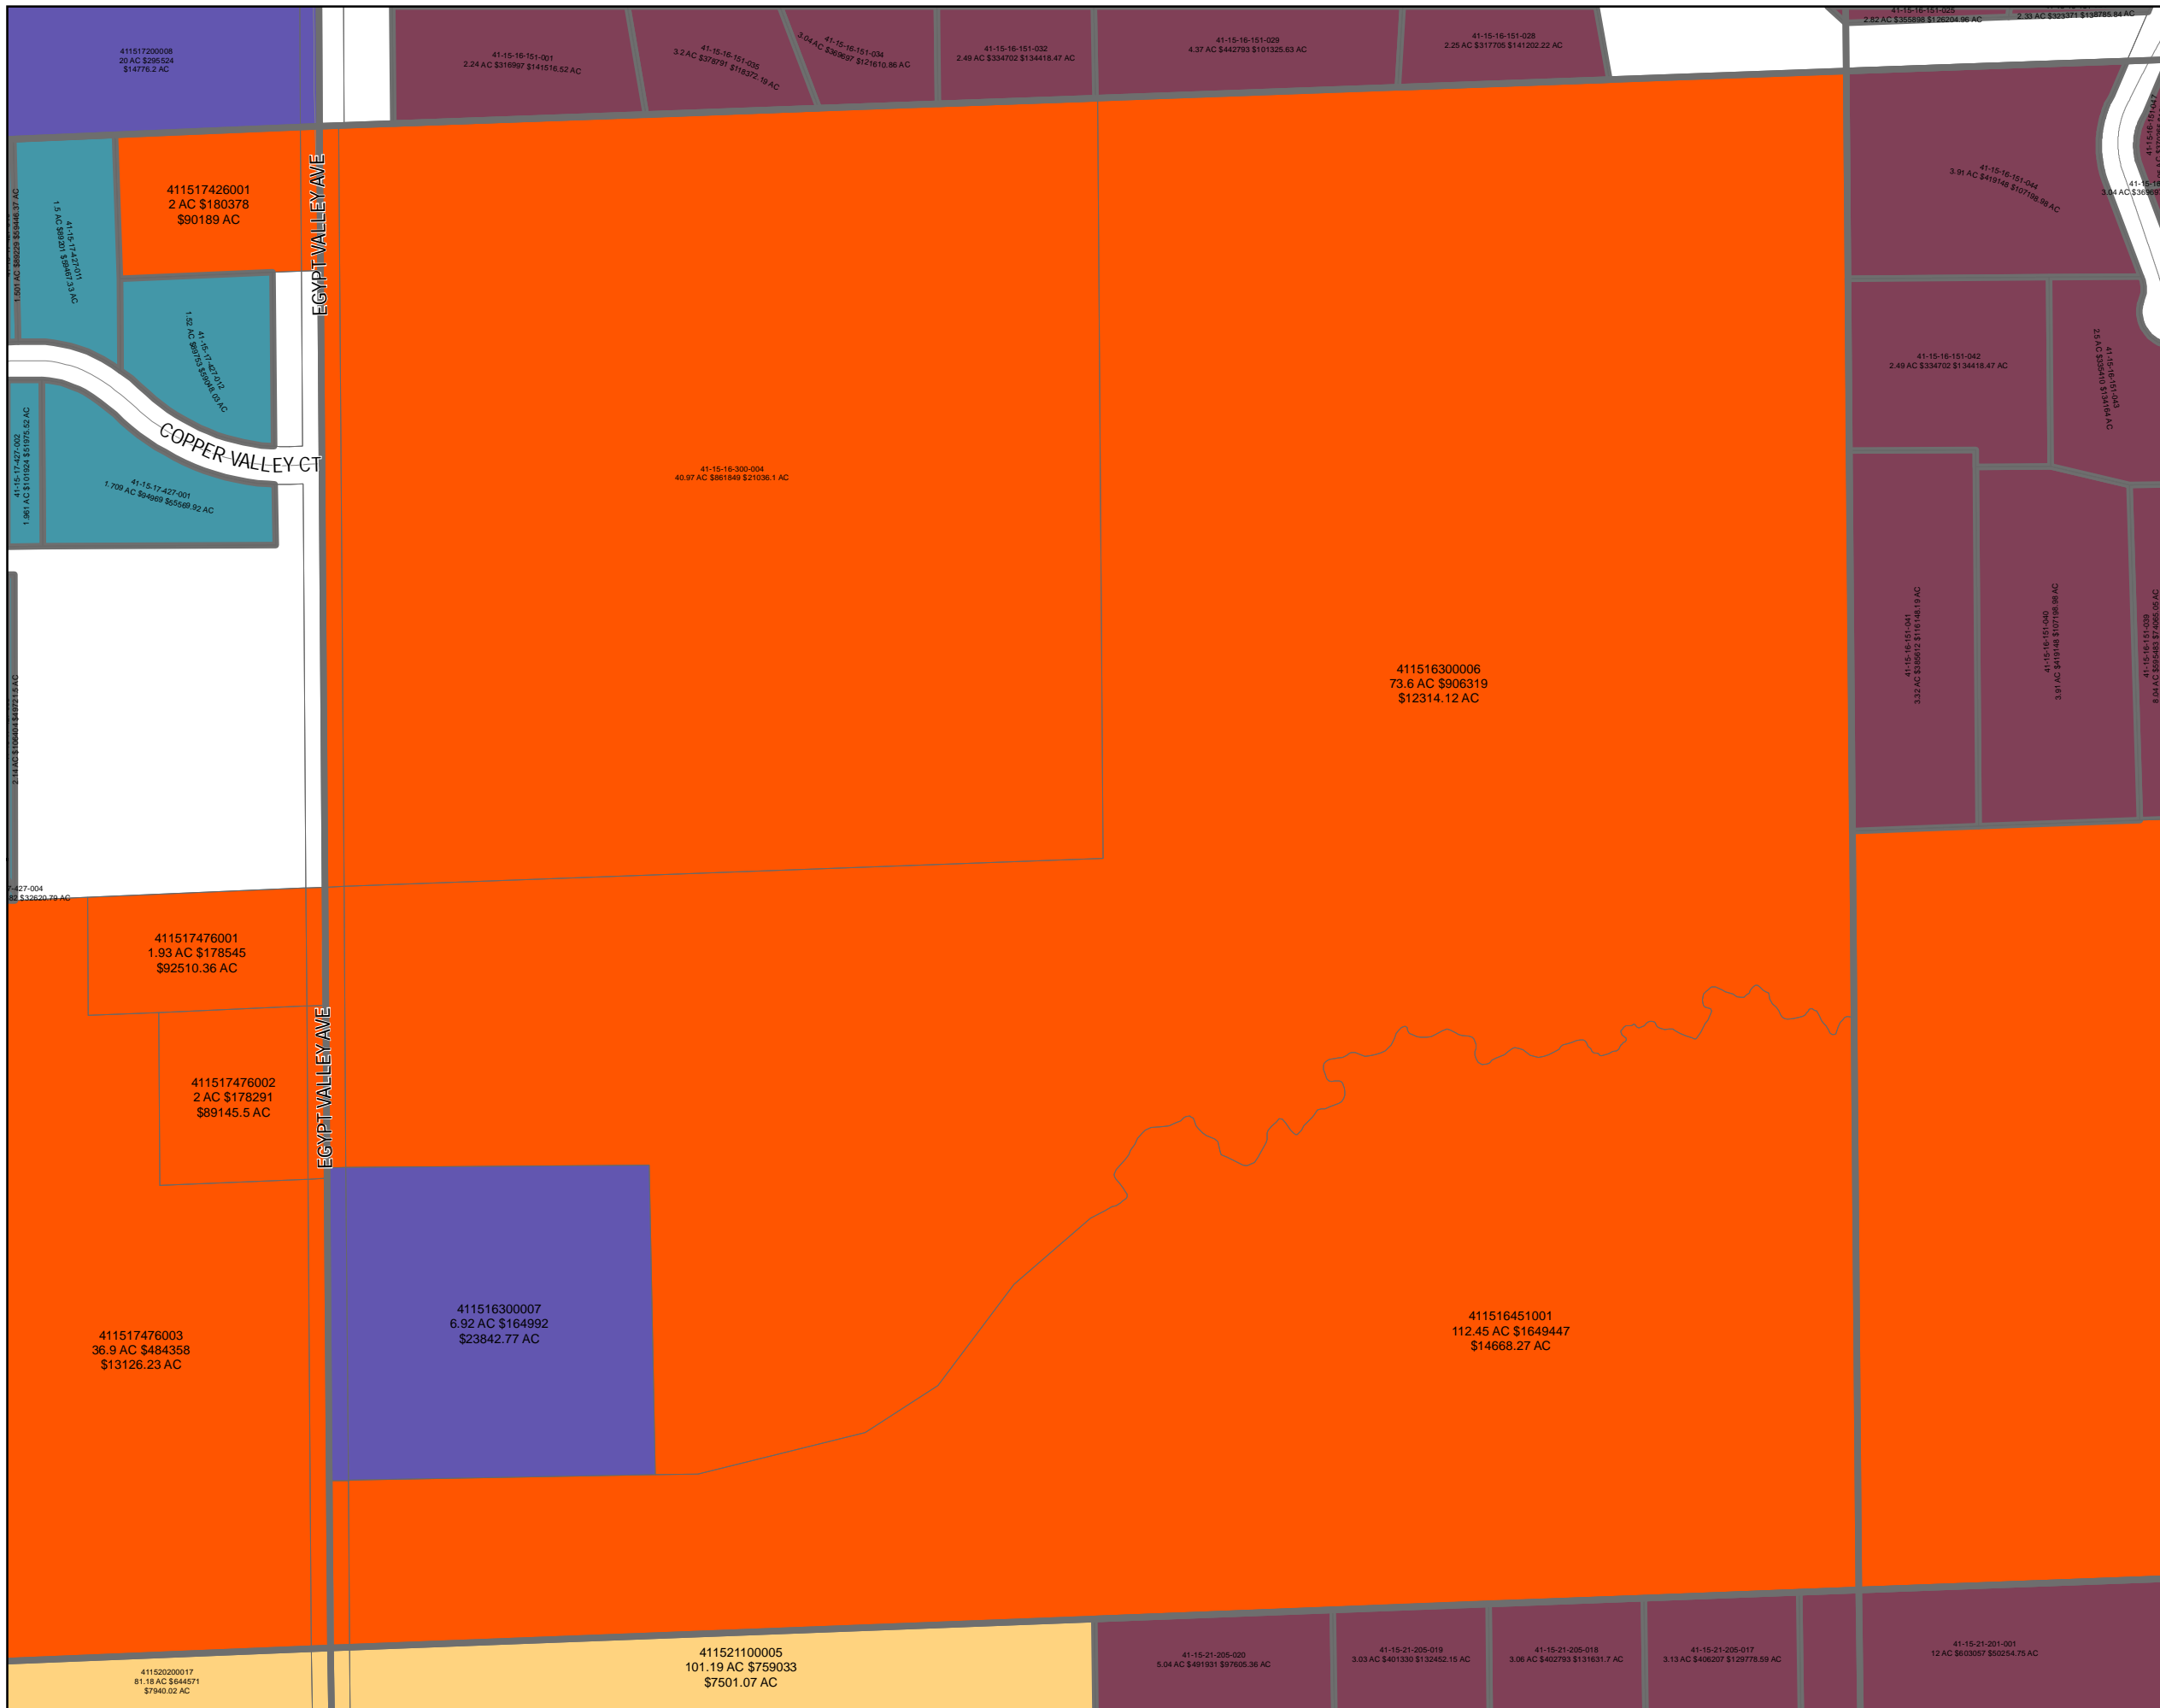

# Ada Township 2024 Land Value Map

Township: T07N  
Range: R10W  
Section: 16  
Qrt: NE

# Ada Township 2024 Land Value Map

Township: T07N  
Range: R10W  
Section: 16  
Qrt: SE

# Ada Township 2024 Land Value Map

Township: T07N  
Range: R10W  
Section: 16  
Qrt: SW