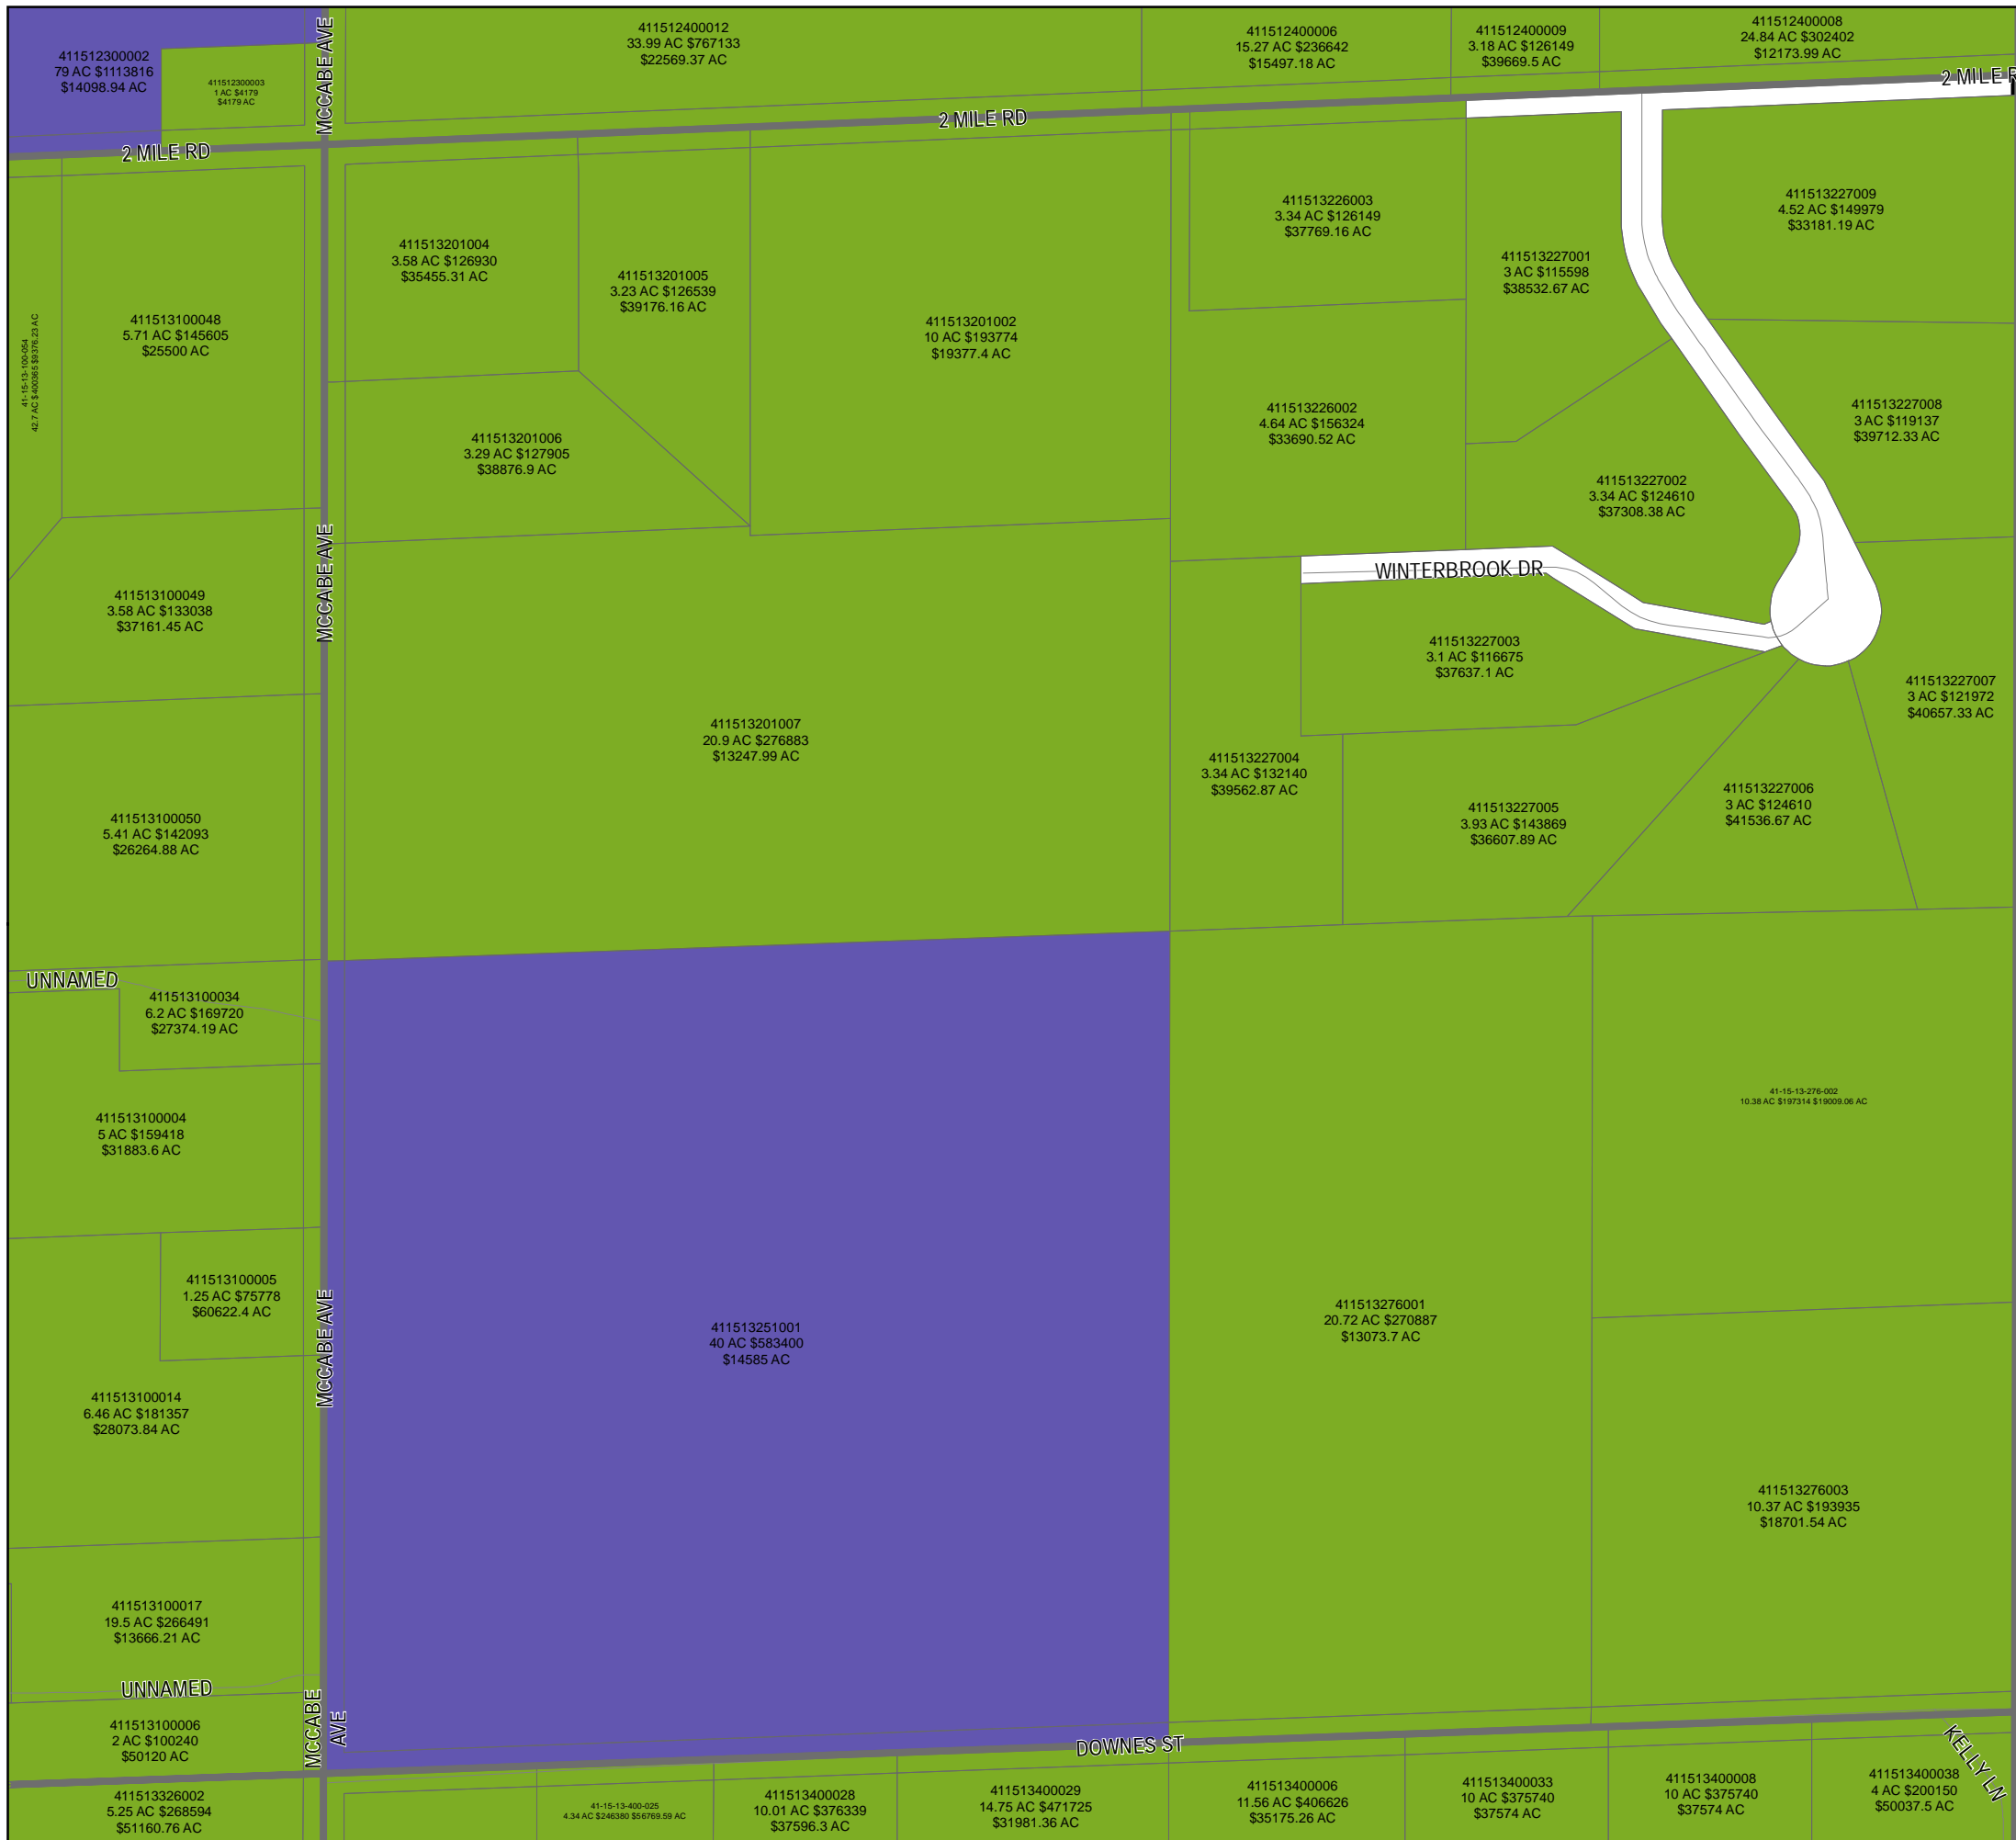

Ada Township 2024 Land Value Map

Township: T07N
Range: R10W
Section: 13
Qrt: NE

Legend

N/A	4076	4170	4215
1000	4100	4180	4250
1001	4110	4186	4260
4051	4120	4187	4300
4060	4125	4188	4310
4062	4130	4189	4340
4064	4131	4195	4350
4070	4140	4200	4410
4072	4150	4204	9999
4074	4155	4205	
4075	4160	4210