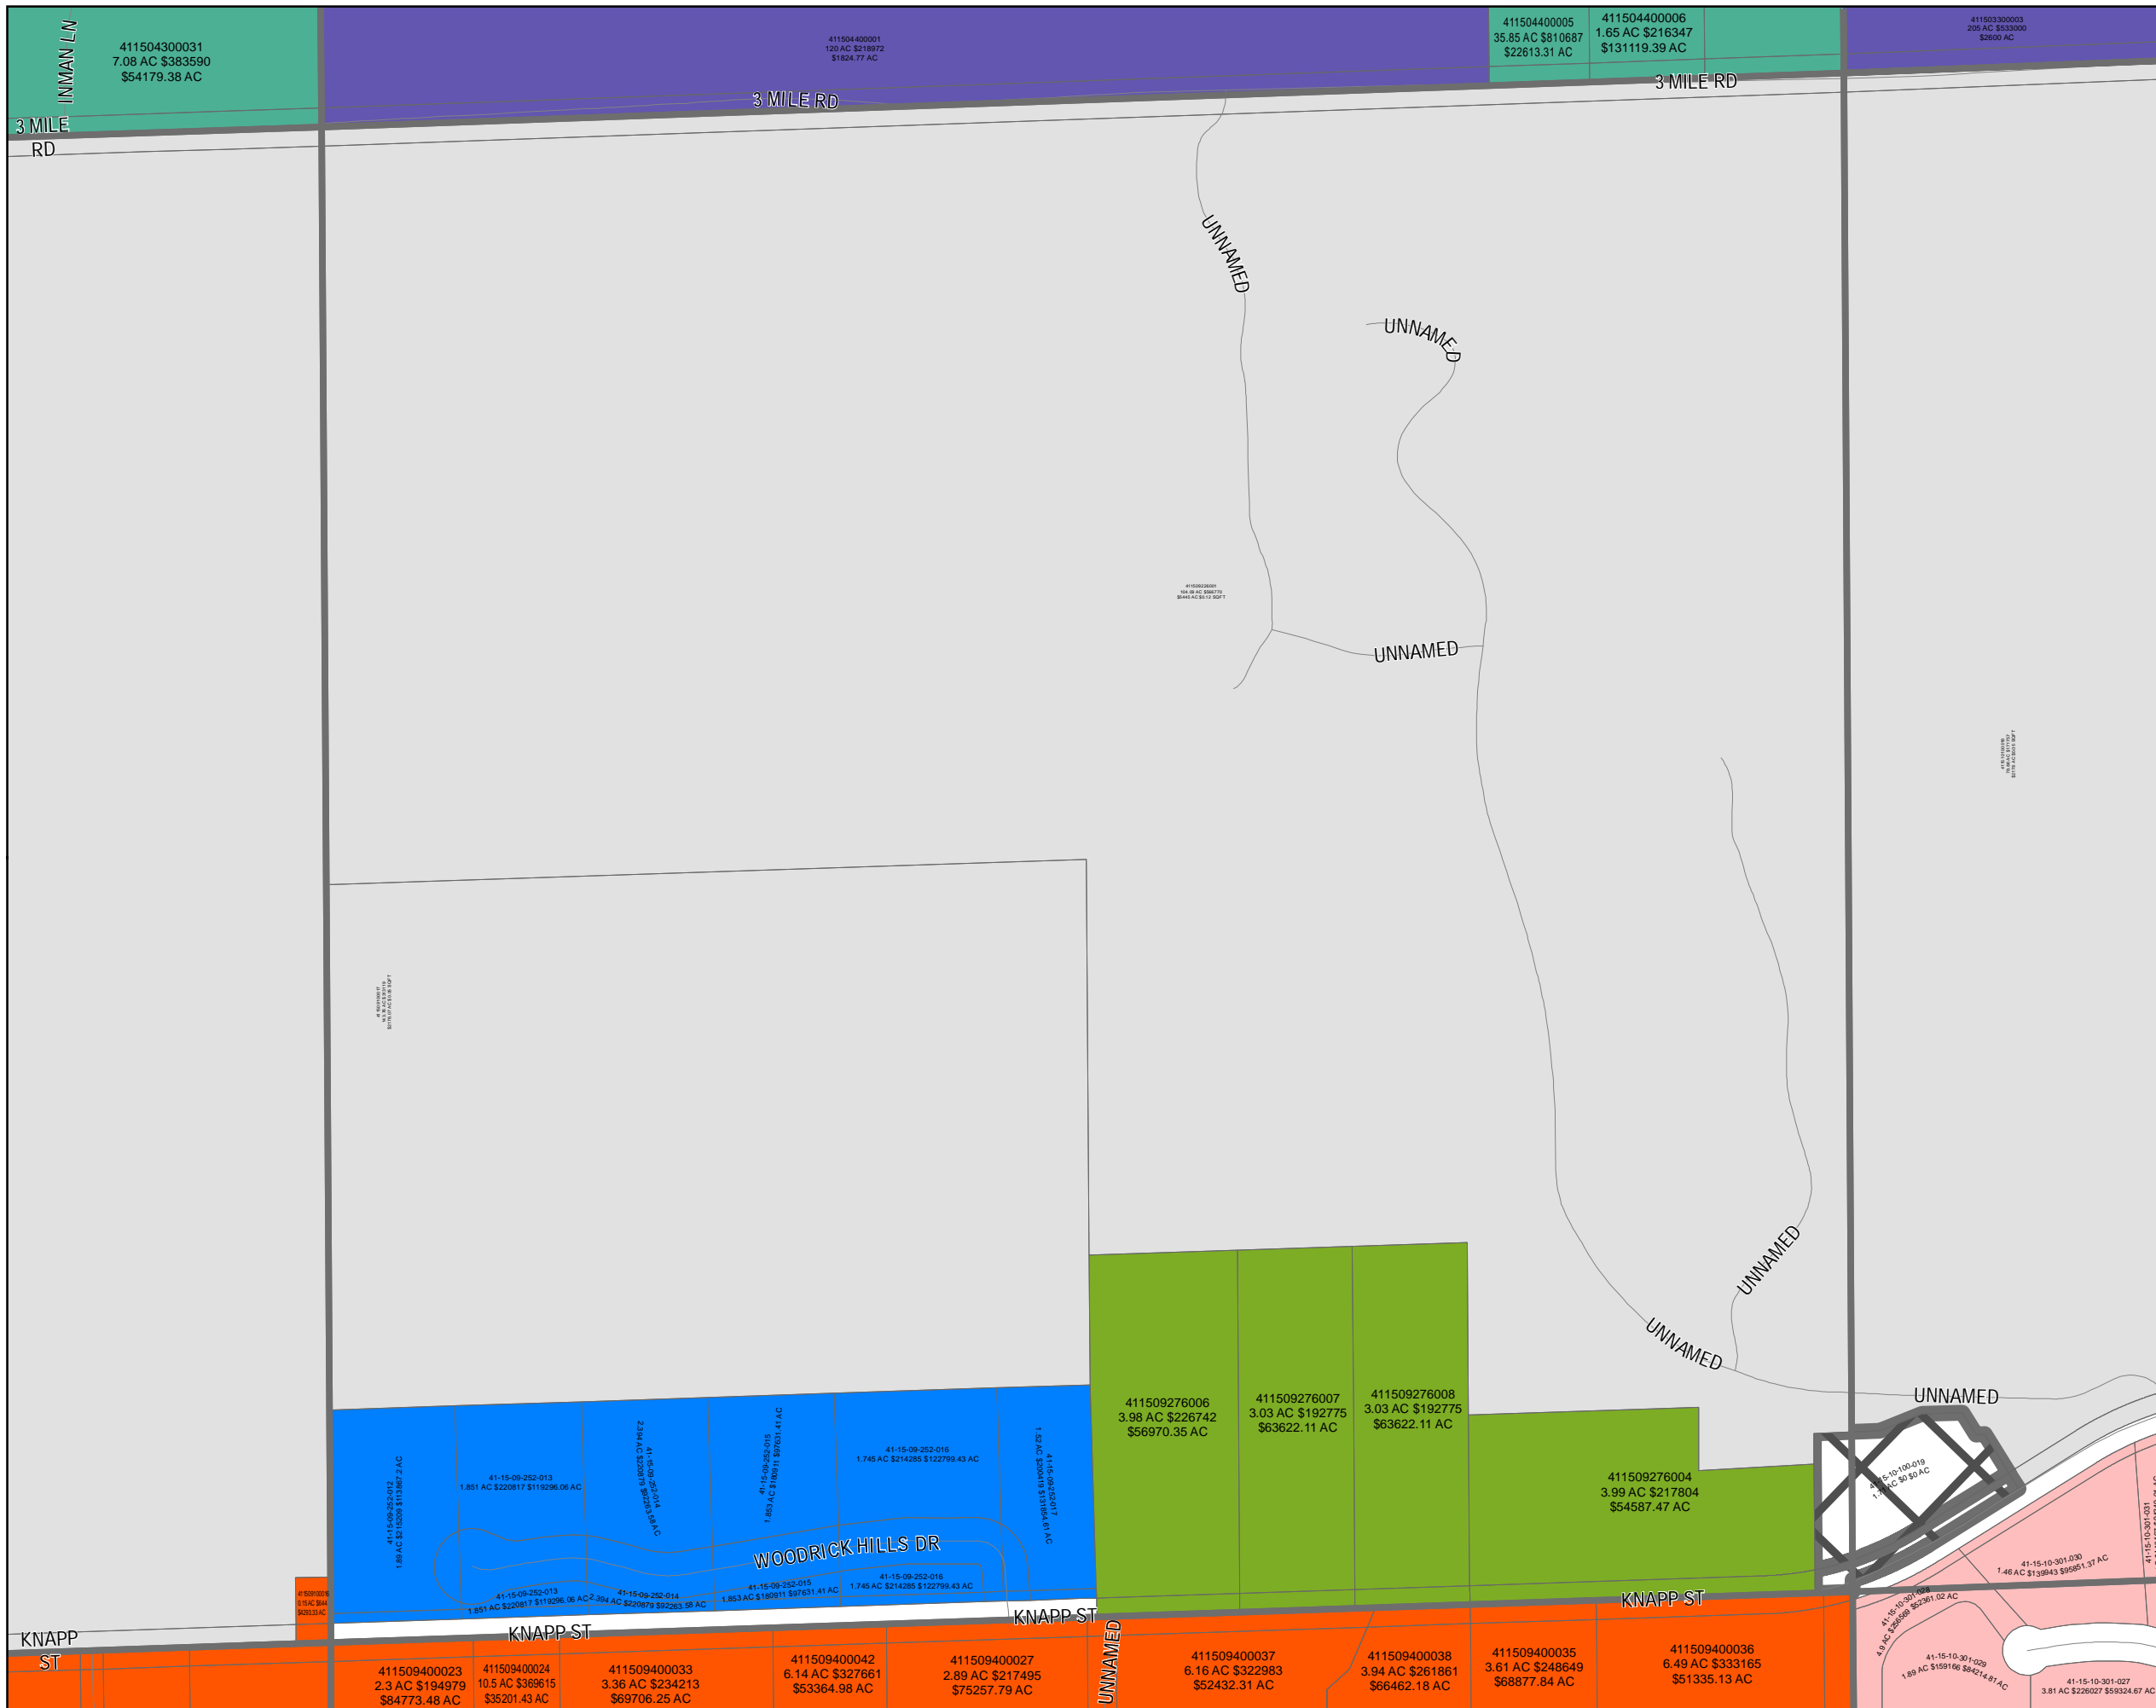

# Ada Township 2024 Land Value Map

Township: T07N  
Range: R10W  
Section: 8  
Qrt: SW

# Ada Township 2024 Land Value Map

Township: T07N  
Range: R10W  
Section: 9  
Qrt: NE

# Ada Township 2024 Land Value Map

Township: T07N  
Range: R10W  
Section: 9  
Qrt: NW

# Ada Township 2024 Land Value Map

Township: T07N  
Range: R10W  
Section: 9  
Qrt: SW