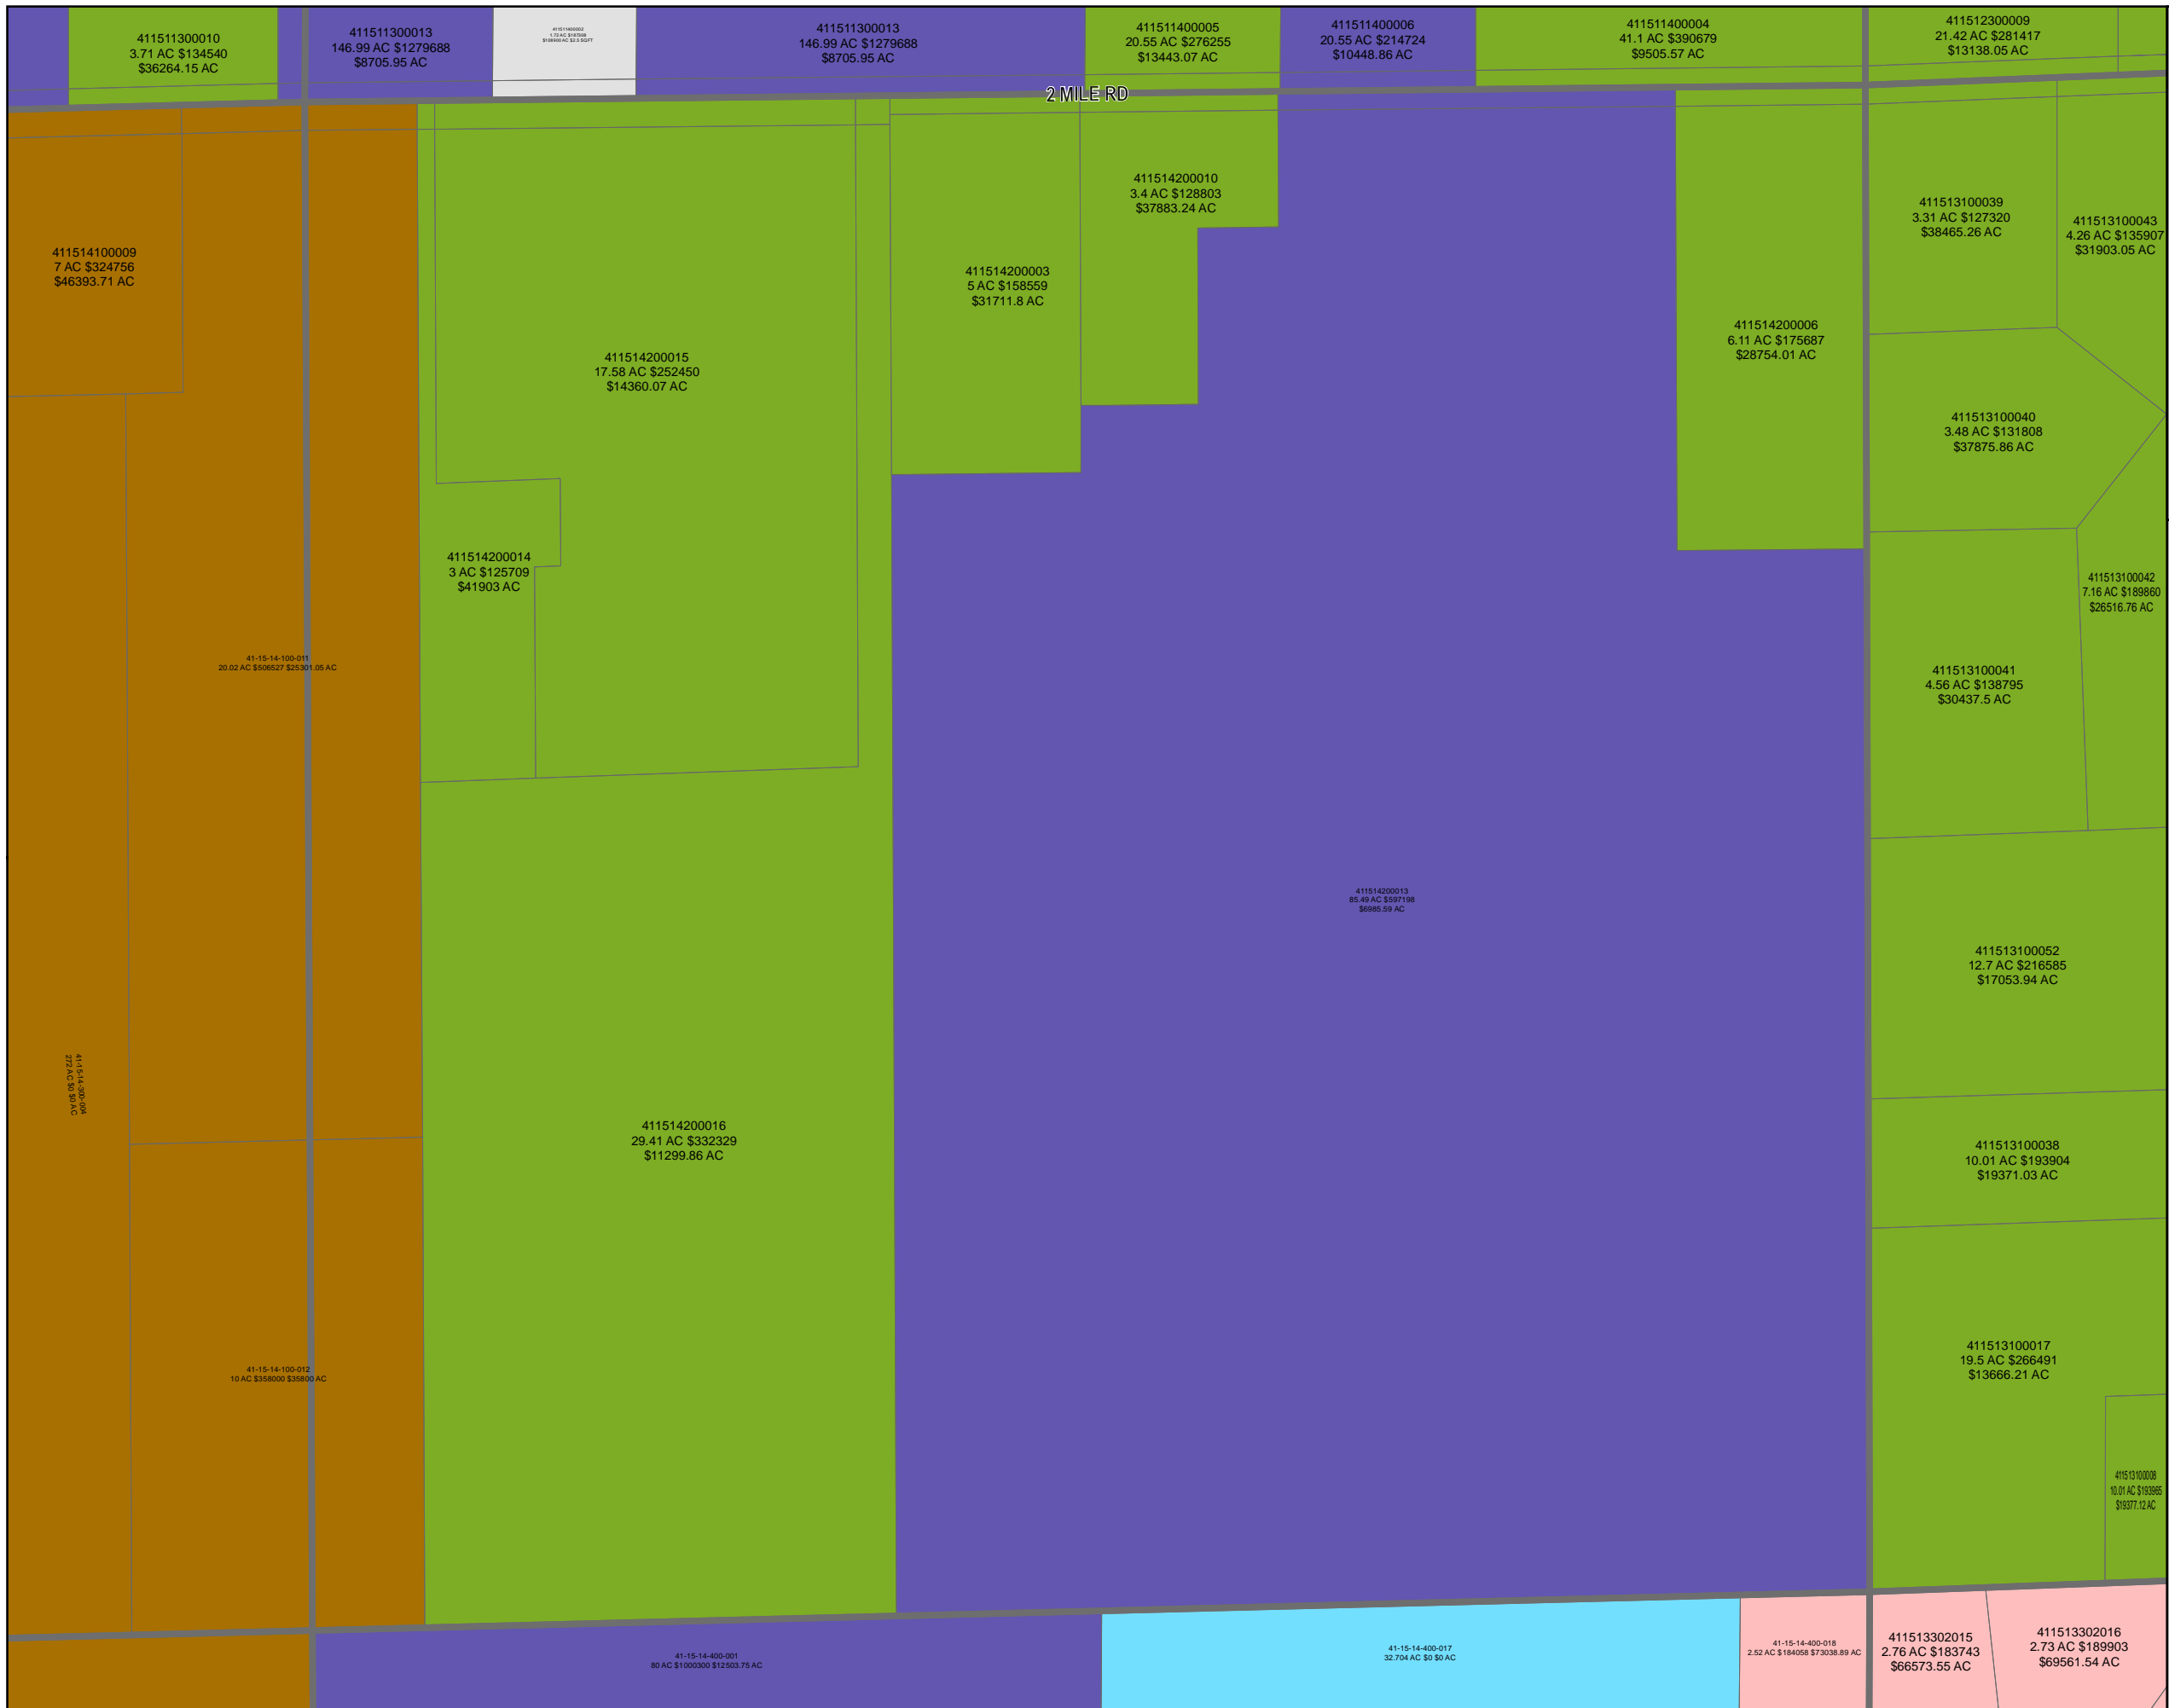

# Ada Township 2024 Land Value Map

Township: T07N  
Range: R10W  
Section: 13  
Qrt: SE

# Ada Township 2024 Land Value Map

Township: T07N  
Range: R10W  
Section: 13  
Qrt: SW

# Ada Township 2024 Land Value Map

Township: T07N  
Range: R10W  
Section: 14  
Qrt: NE