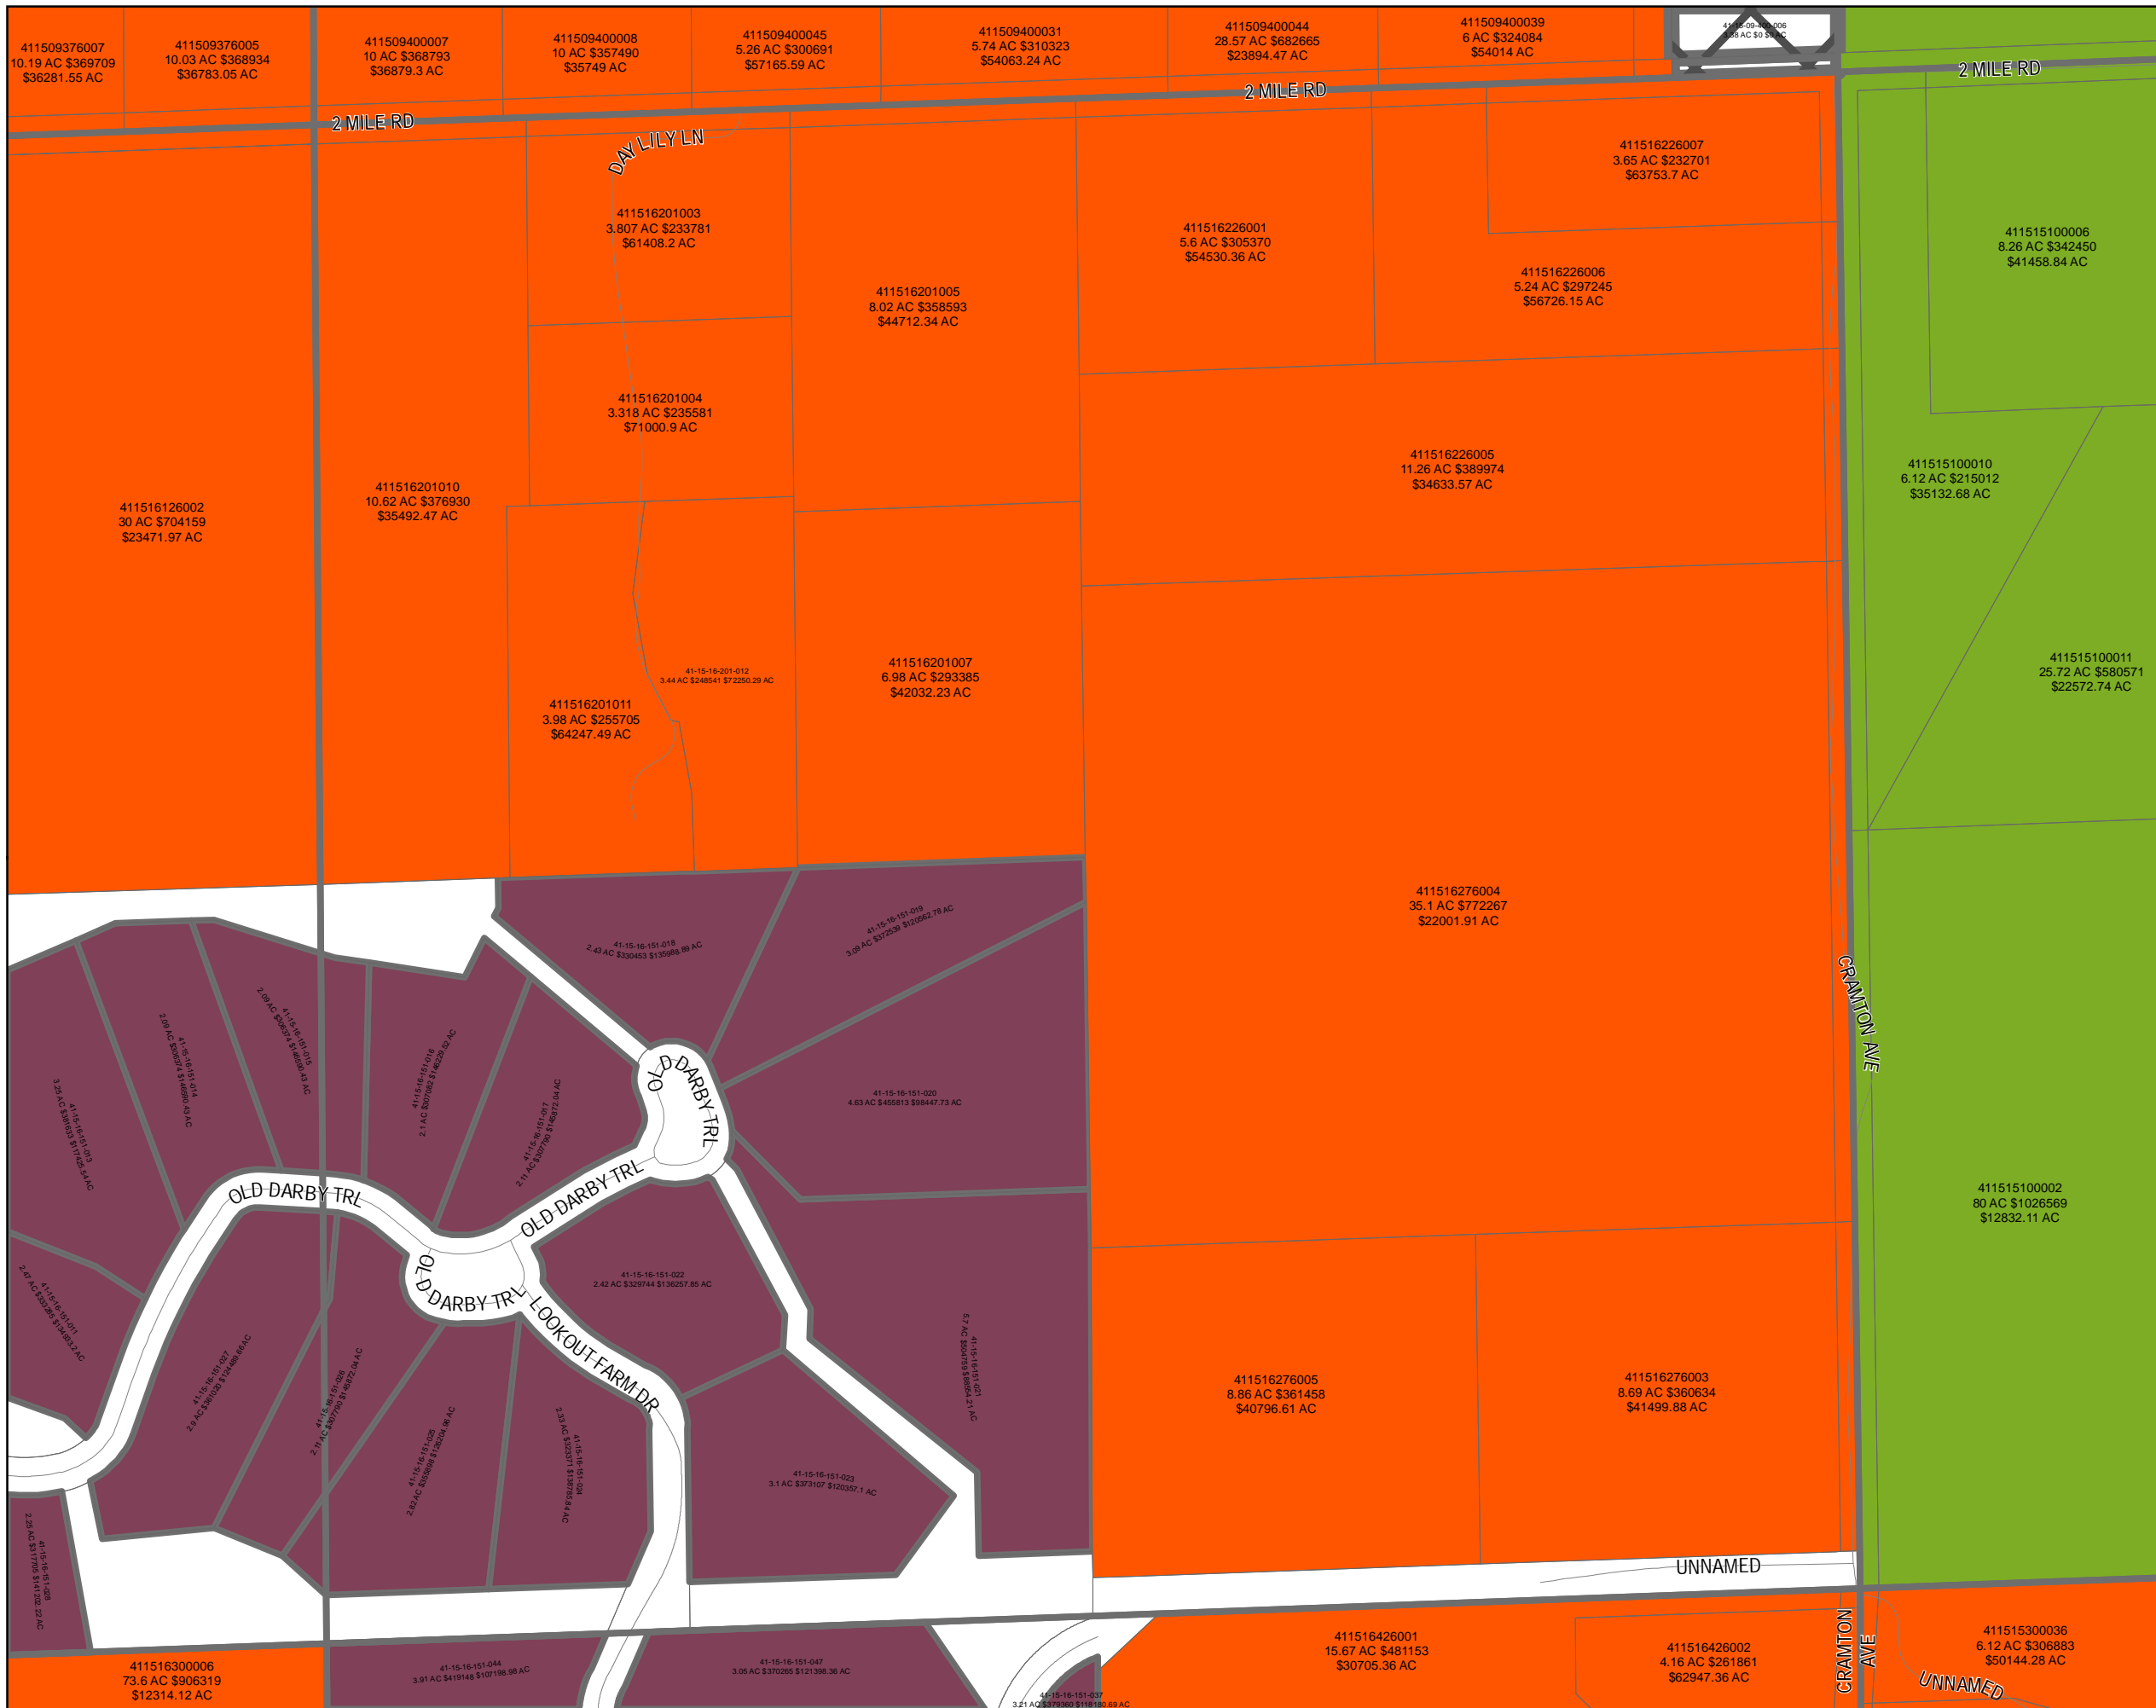

Ada Township 2024 Land Value Map

Township: T07N
Range: R10W
Section: 16
Qrt: NE

Legend

N/A	4076	4170	4215
1000	4100	4180	4250
1001	4110	4186	4260
4051	4120	4187	4300
4060	4125	4188	4310
4062	4130	4189	4340
4064	4131	4195	4350
4070	4140	4200	4410
4072	4150	4204	9999
4074	4155	4205	
4075	4160	4210