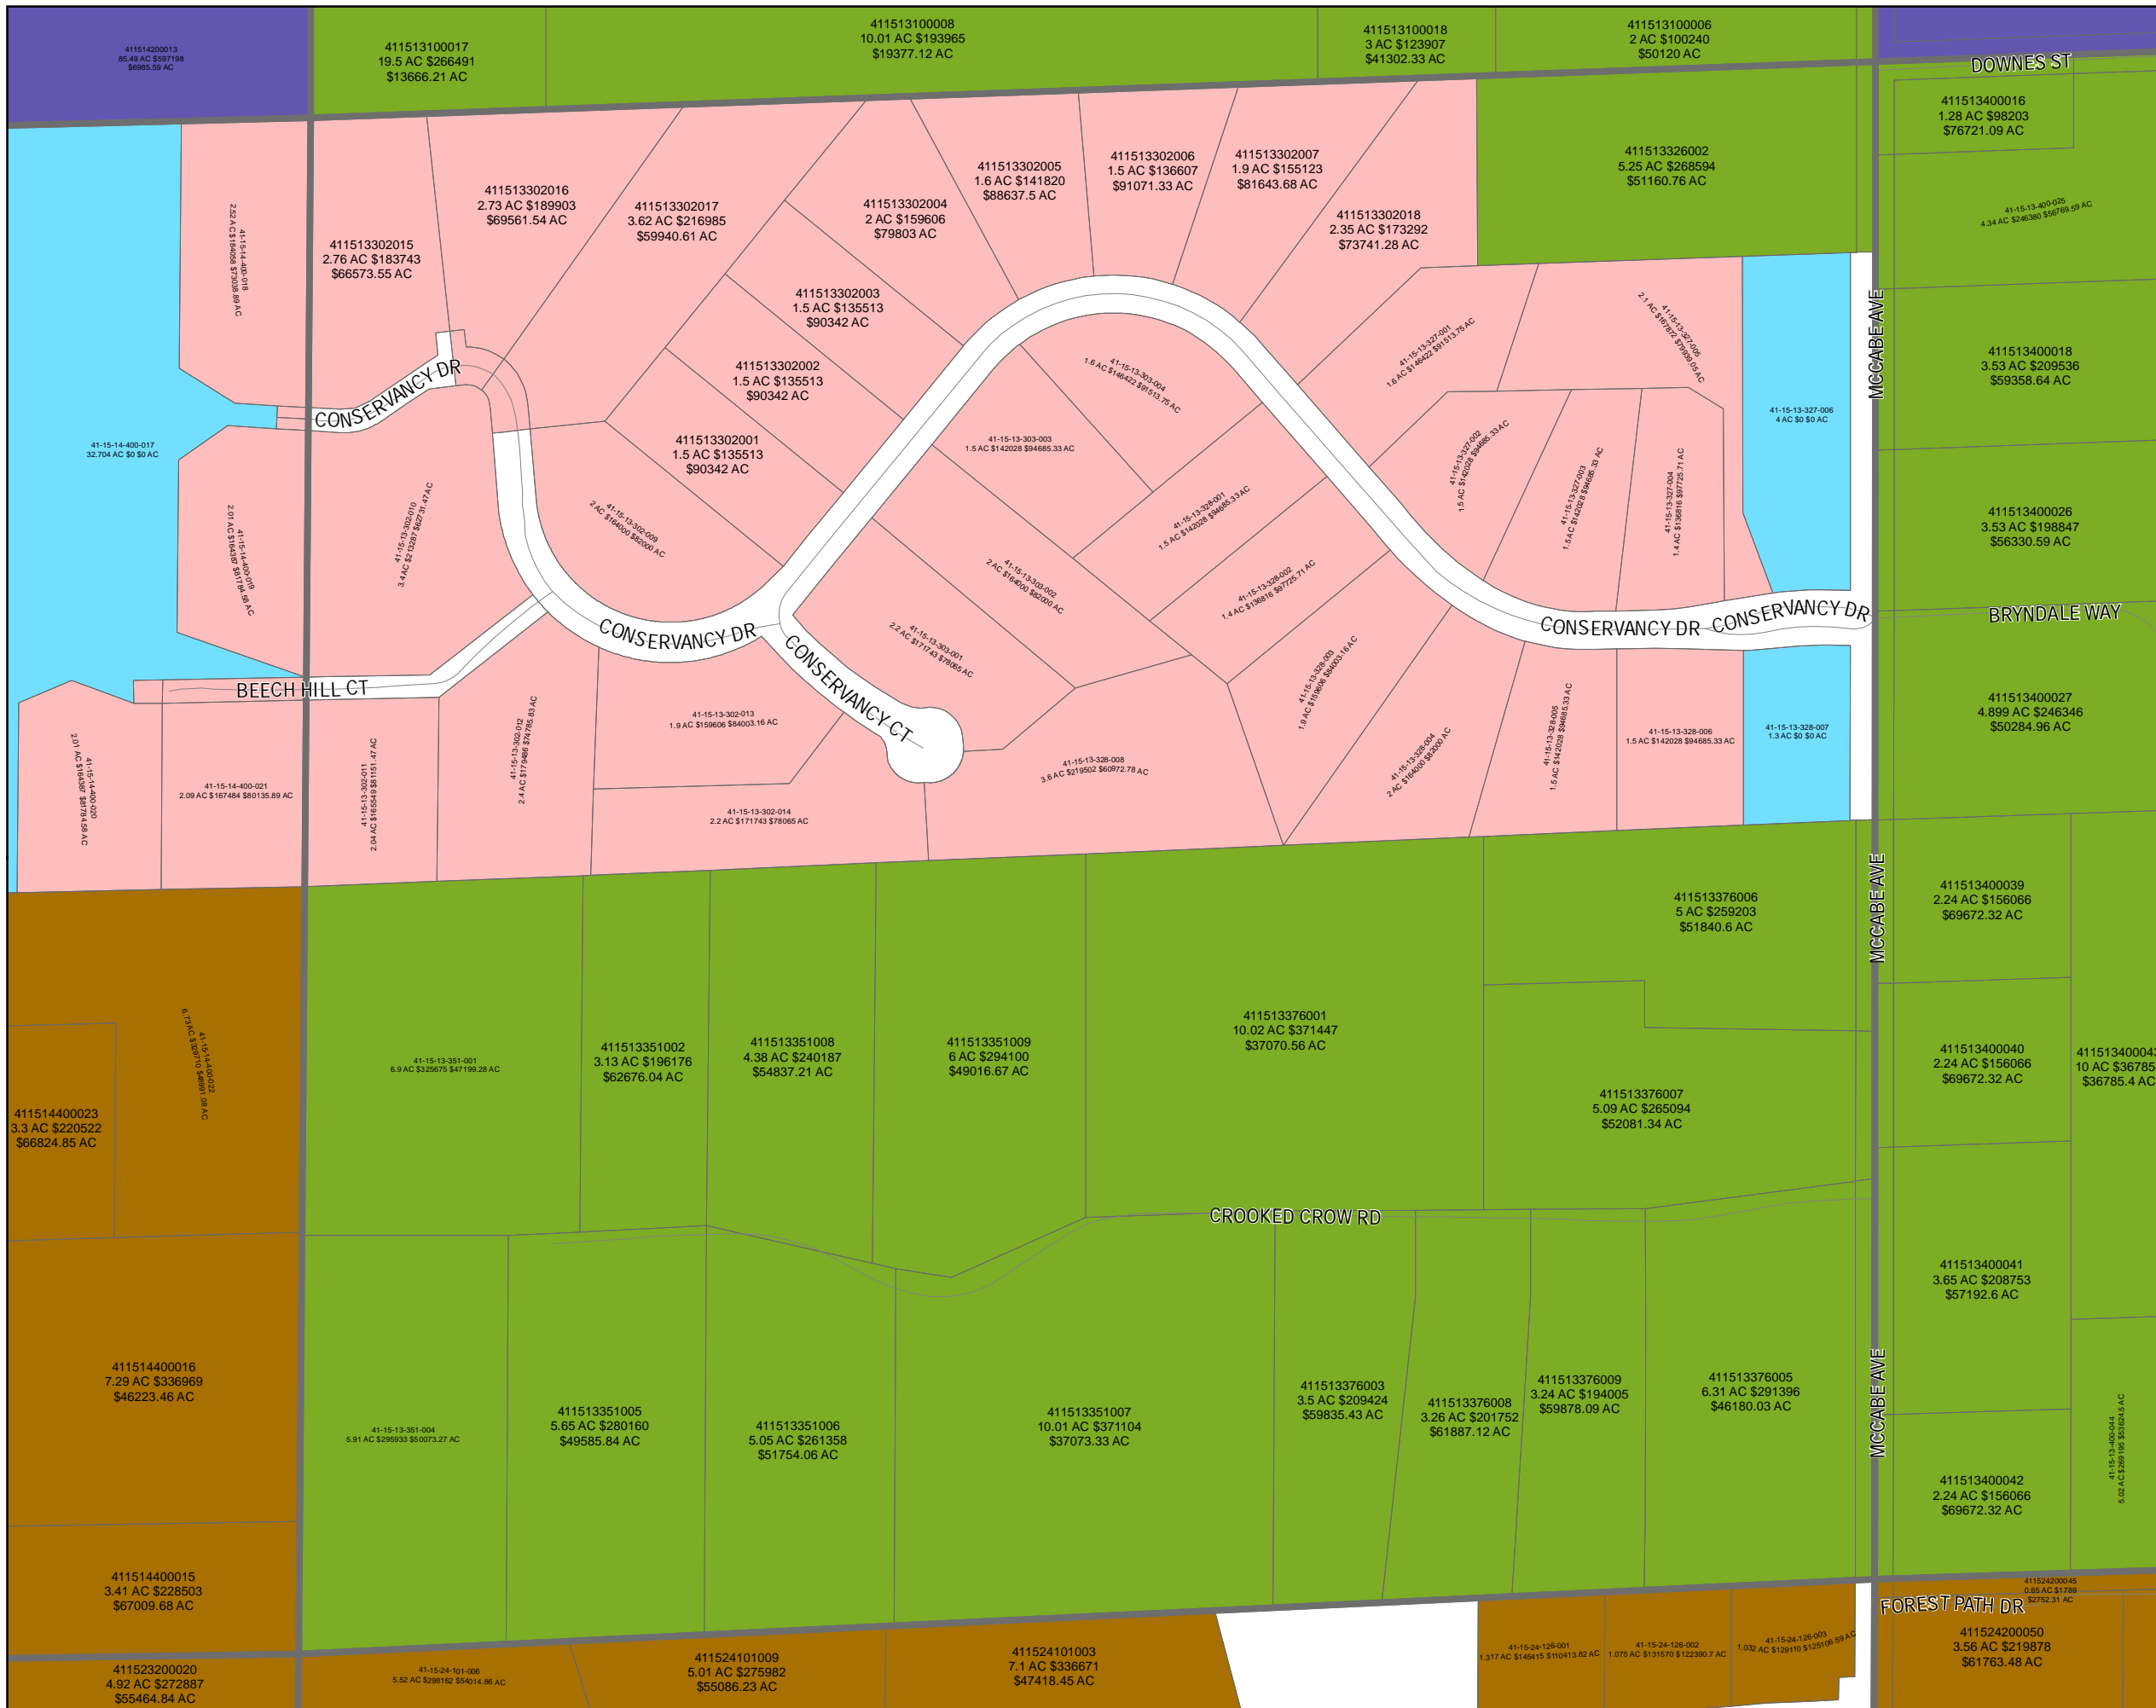

Ada Township 2024 Land Value Map

Township: T07N
Range: R10W
Section: 13
Qrt: SW

Legend

N/A	4076	4170	4215
1000	4100	4180	4250
1001	4110	4186	4260
4051	4120	4187	4300
4060	4125	4188	4310
4062	4130	4189	4340
4064	4131	4195	4350
4070	4140	4200	4410
4072	4150	4204	9999
4074	4155	4205	
4075	4160	4210