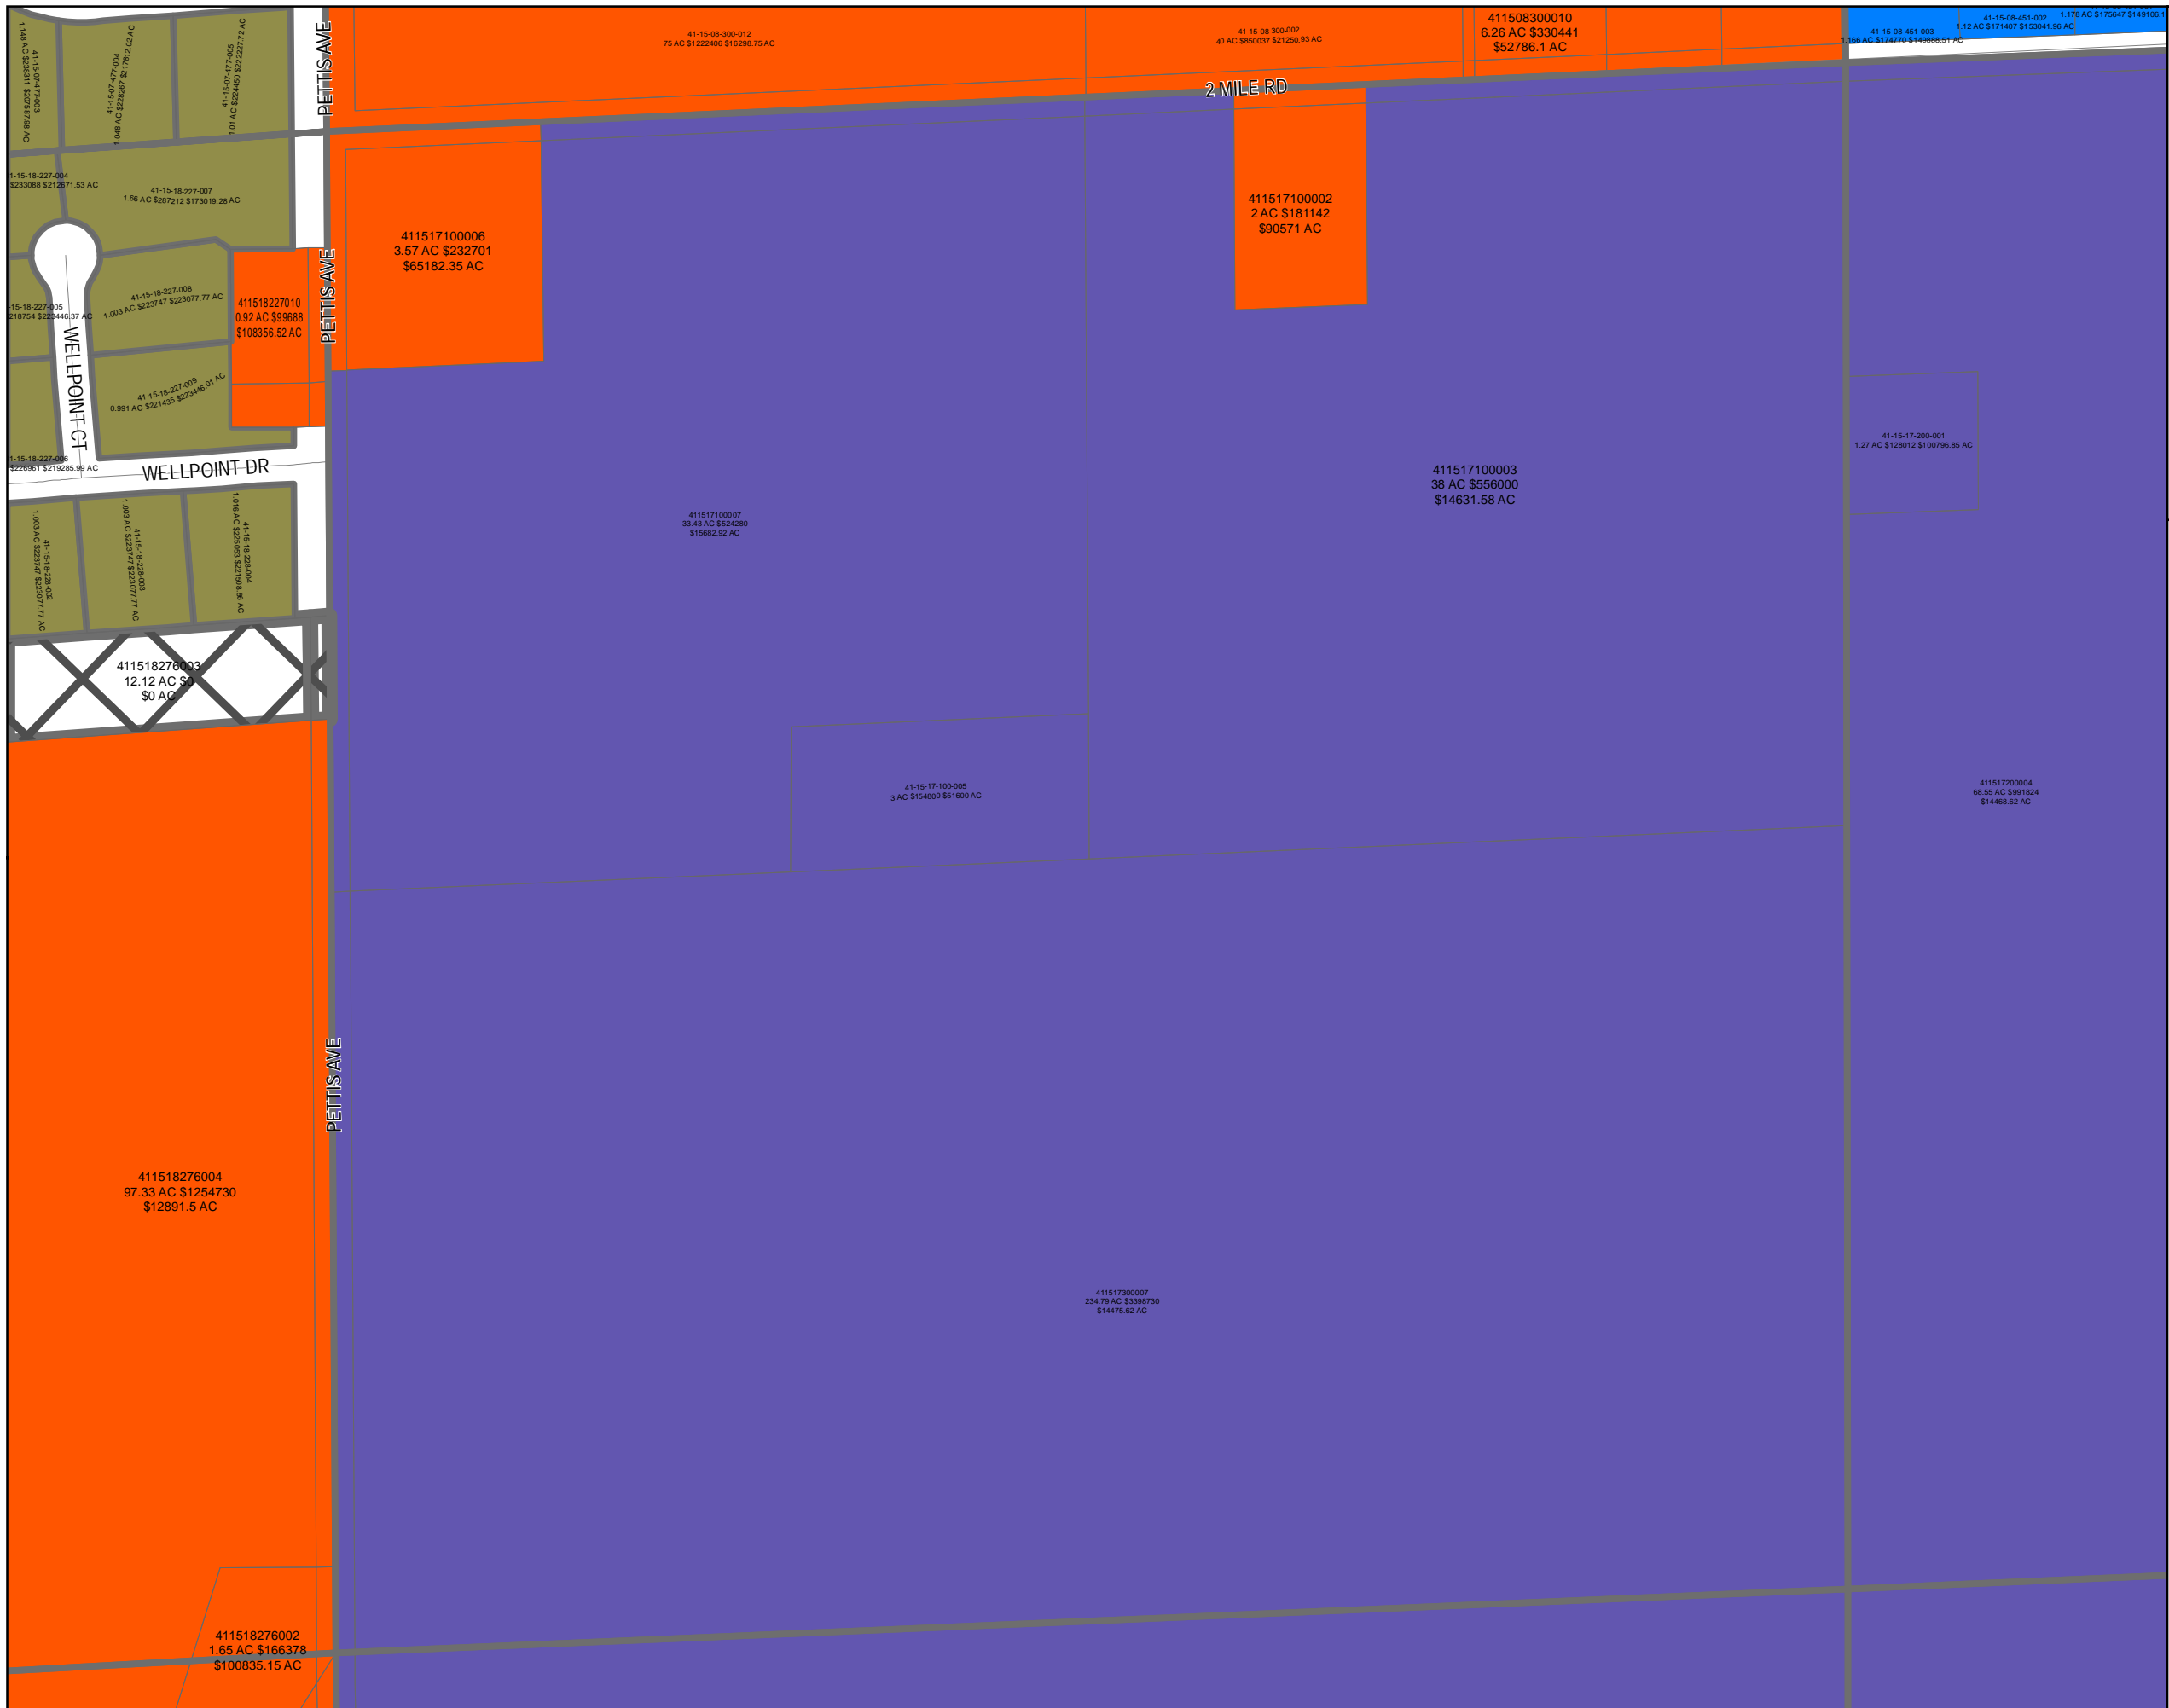

Ada Township 2024 Land Value Map

Township: T07N
Range: R10W
Section: 17
Qrt: NW

Legend

N/A	4076	4170	4215
1000	4100	4180	4250
1001	4110	4186	4260
4051	4120	4187	4300
4060	4125	4188	4310
4062	4130	4189	4340
4064	4131	4195	4350
4070	4140	4200	4410
4072	4150	4204	9999
4074	4155	4205	
4075	4160	4210