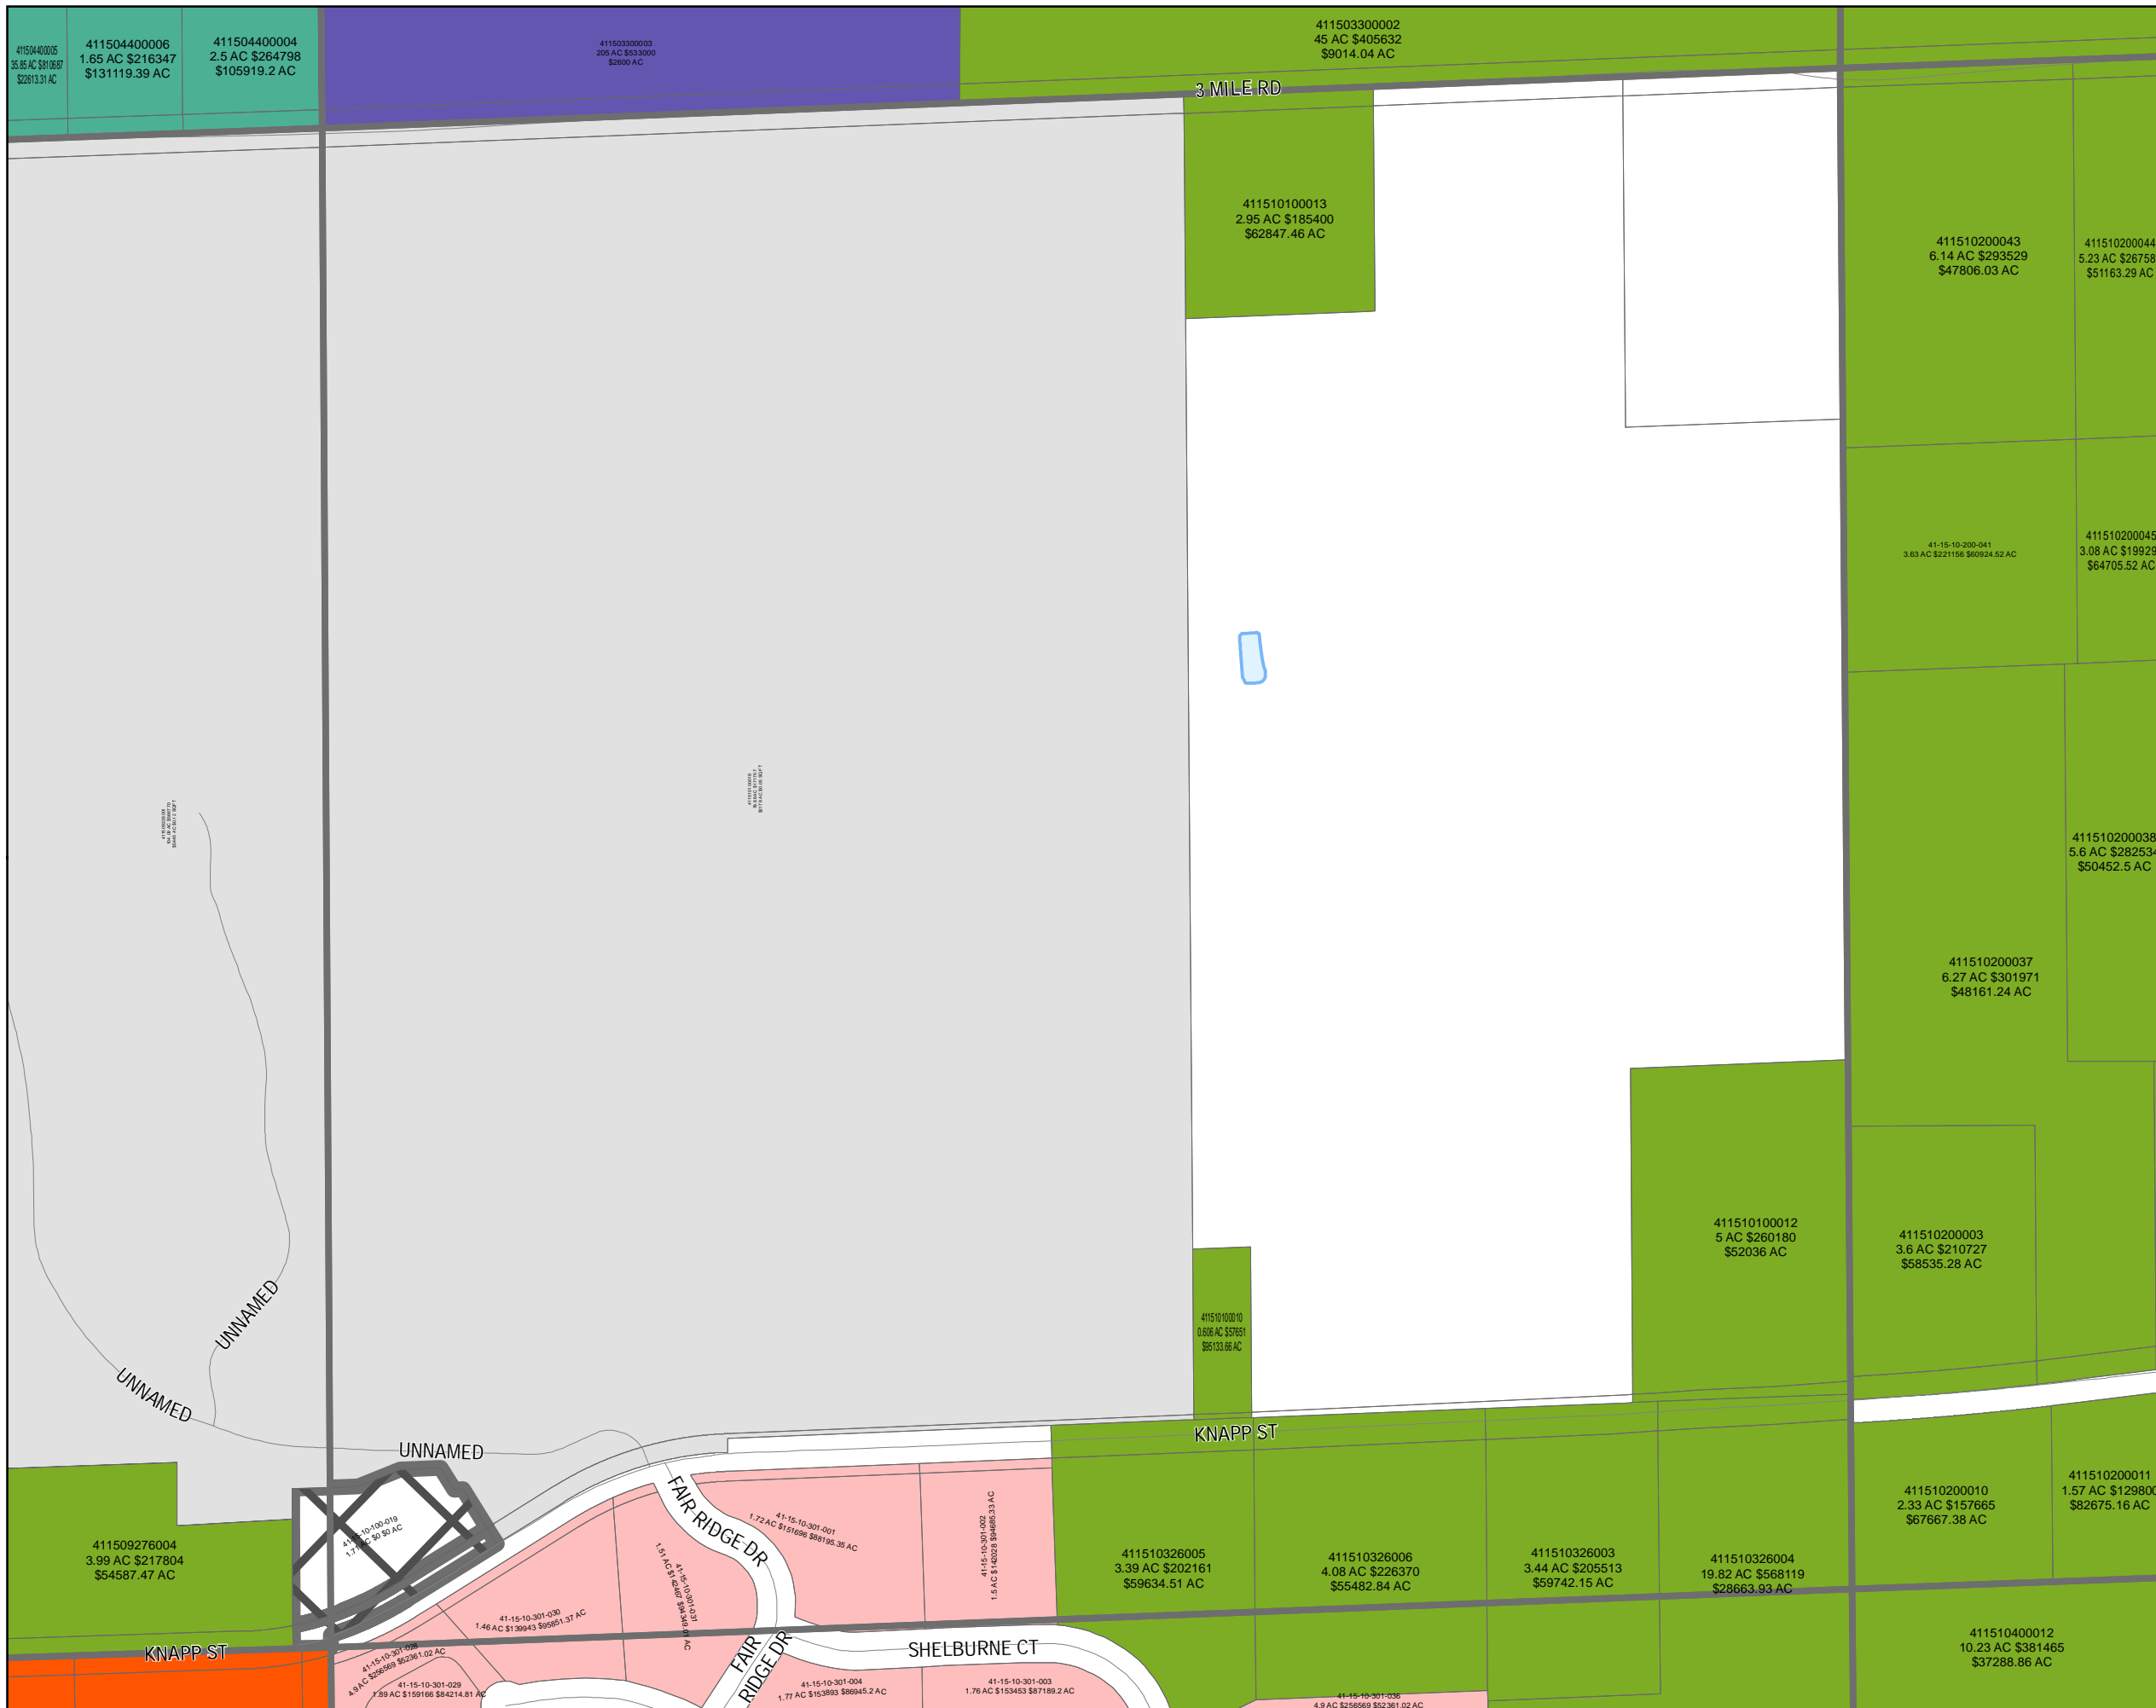

Ada Township 2024 Land Value Map

Township: T07N
Range: R10W
Section: 10
Qrt: NW

Legend

N/A	4076	4170	4215
1000	4100	4180	4250
1001	4110	4186	4260
4051	4120	4187	4300
4060	4125	4188	4310
4062	4130	4189	4340
4064	4131	4195	4350
4070	4140	4200	4410
4072	4150	4204	9999
4074	4155	4205	
4075	4160	4210