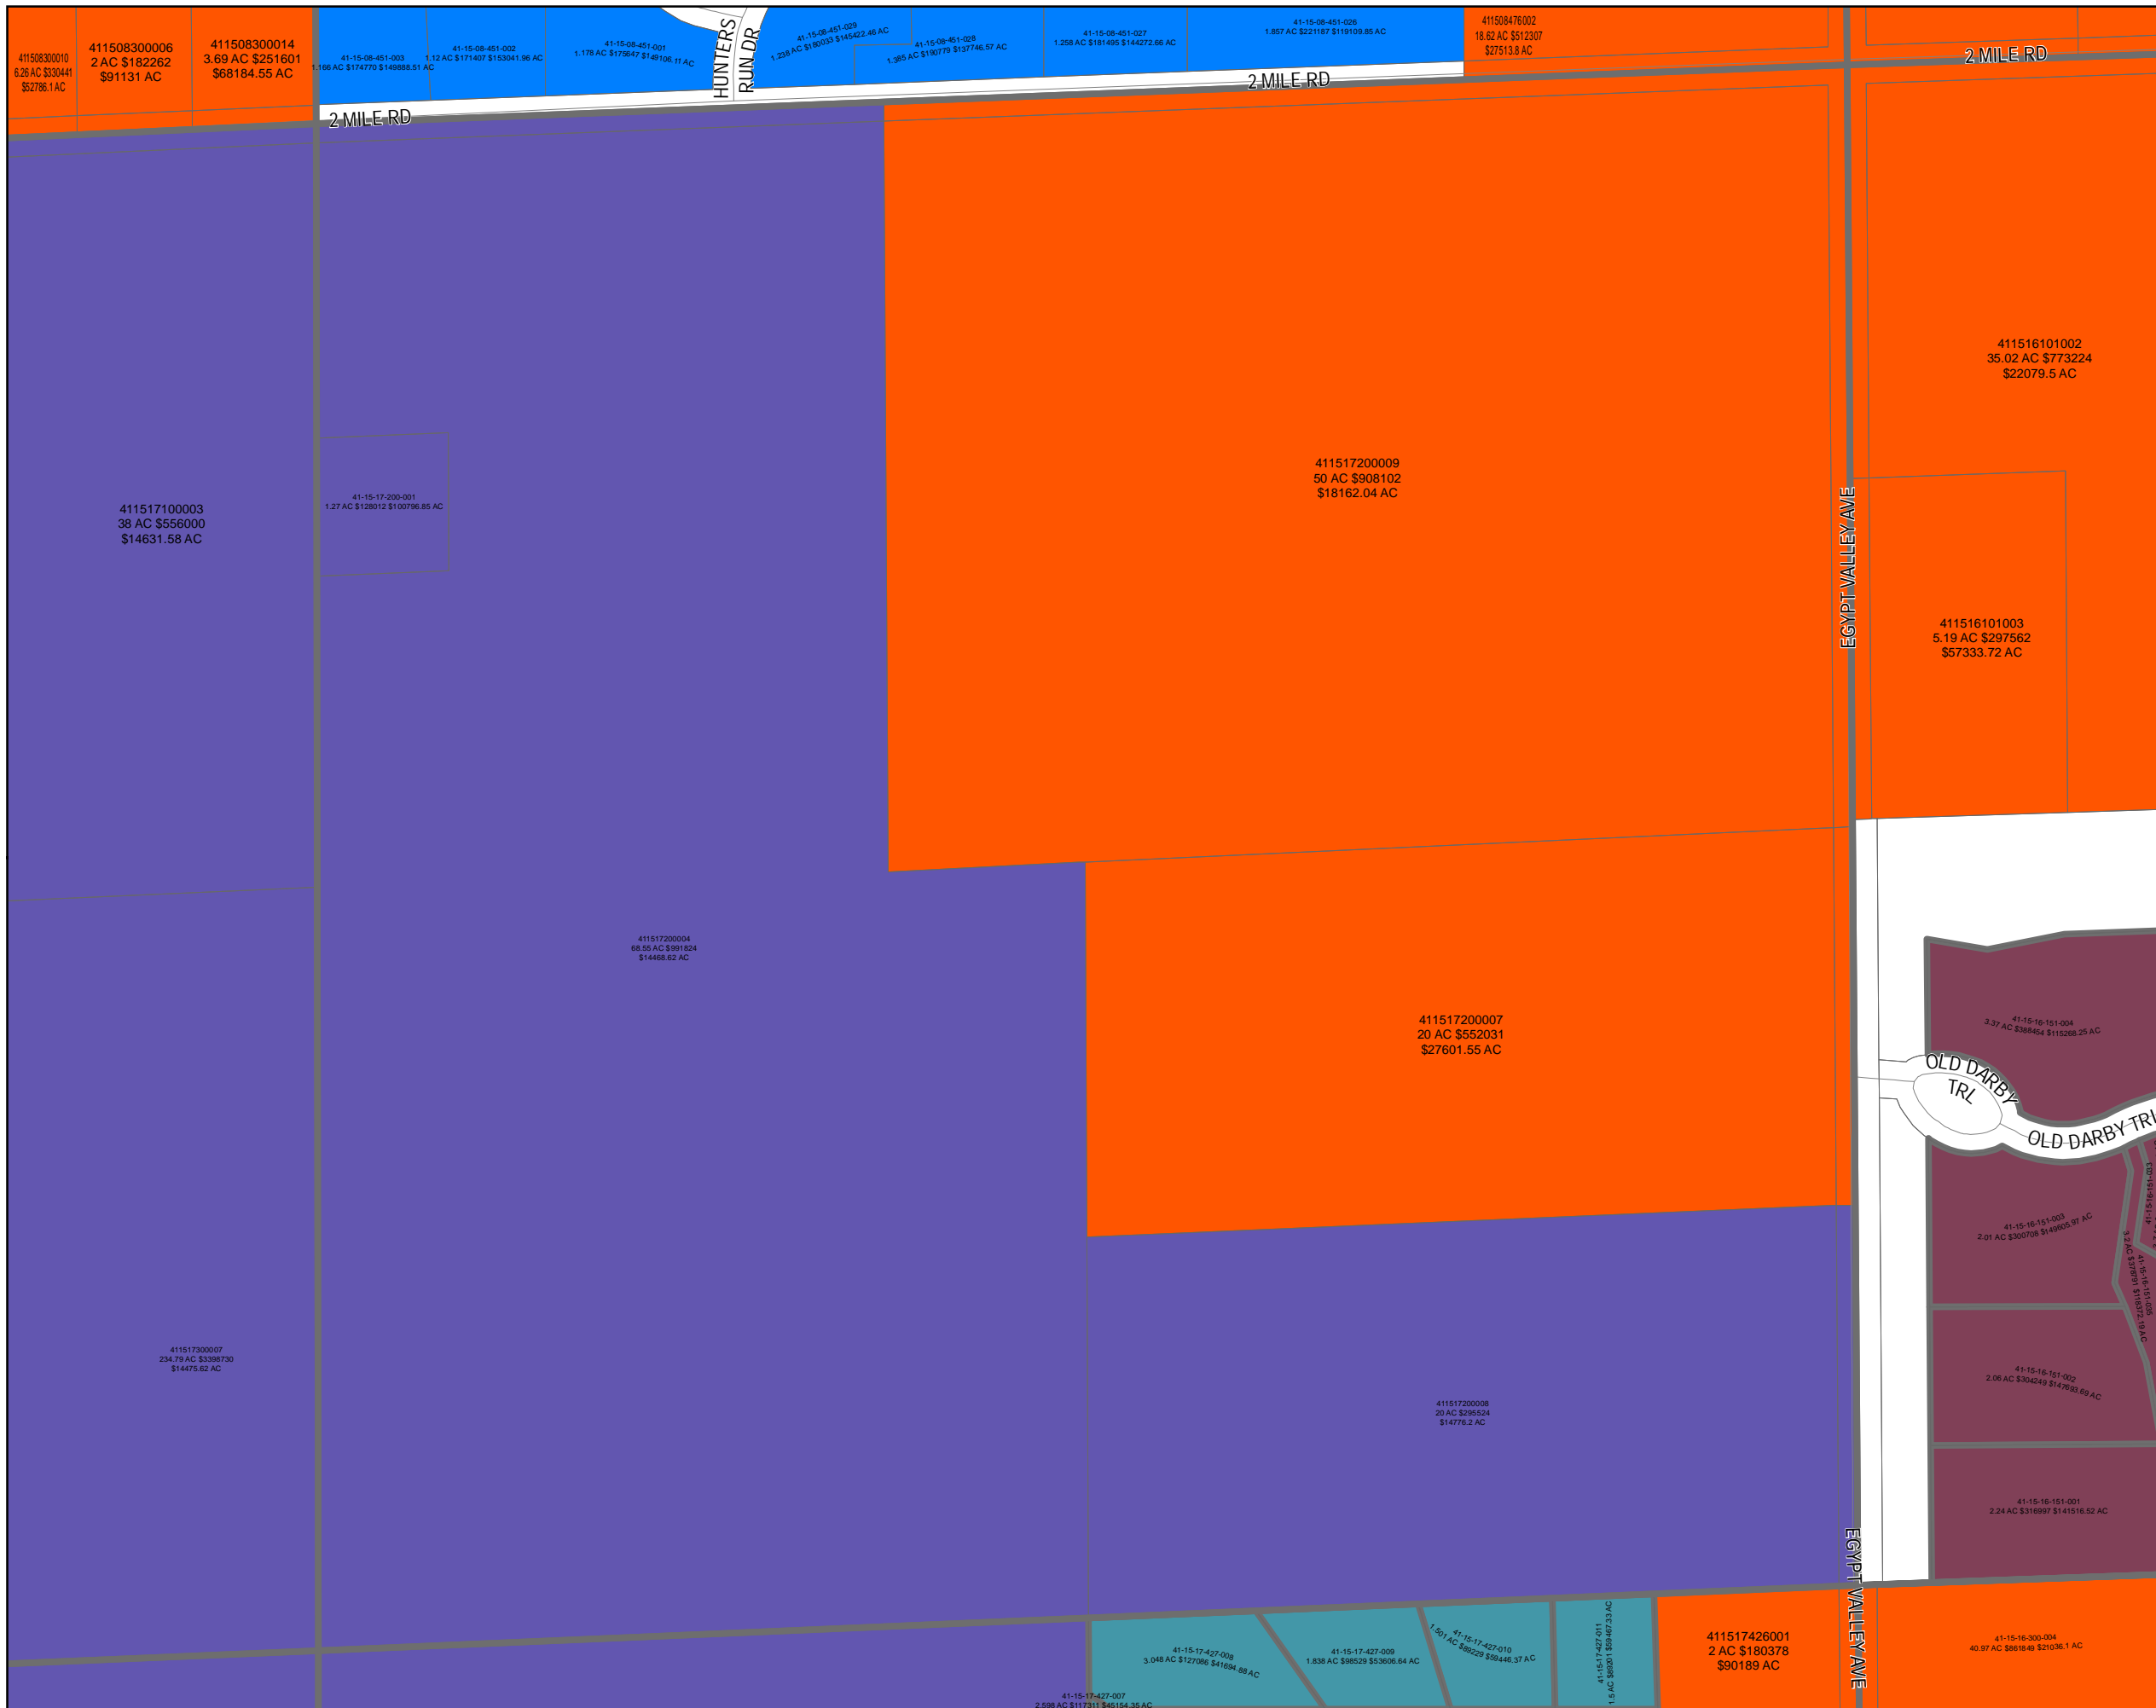

# Ada Township 2024 Land Value Map

Township: T07N  
Range: R10W  
Section: 16  
Qrt: NE

# Ada Township 2024 Land Value Map

Township: T07N  
Range: R10W  
Section: 16  
Qrt: SE

# Ada Township 2024 Land Value Map

Township: T07N  
Range: R10W  
Section: 16  
Qrt: SW

# Ada Township 2024 Land Value Map

Township: T07N  
Range: R10W  
Section: 17  
Qrt: NE