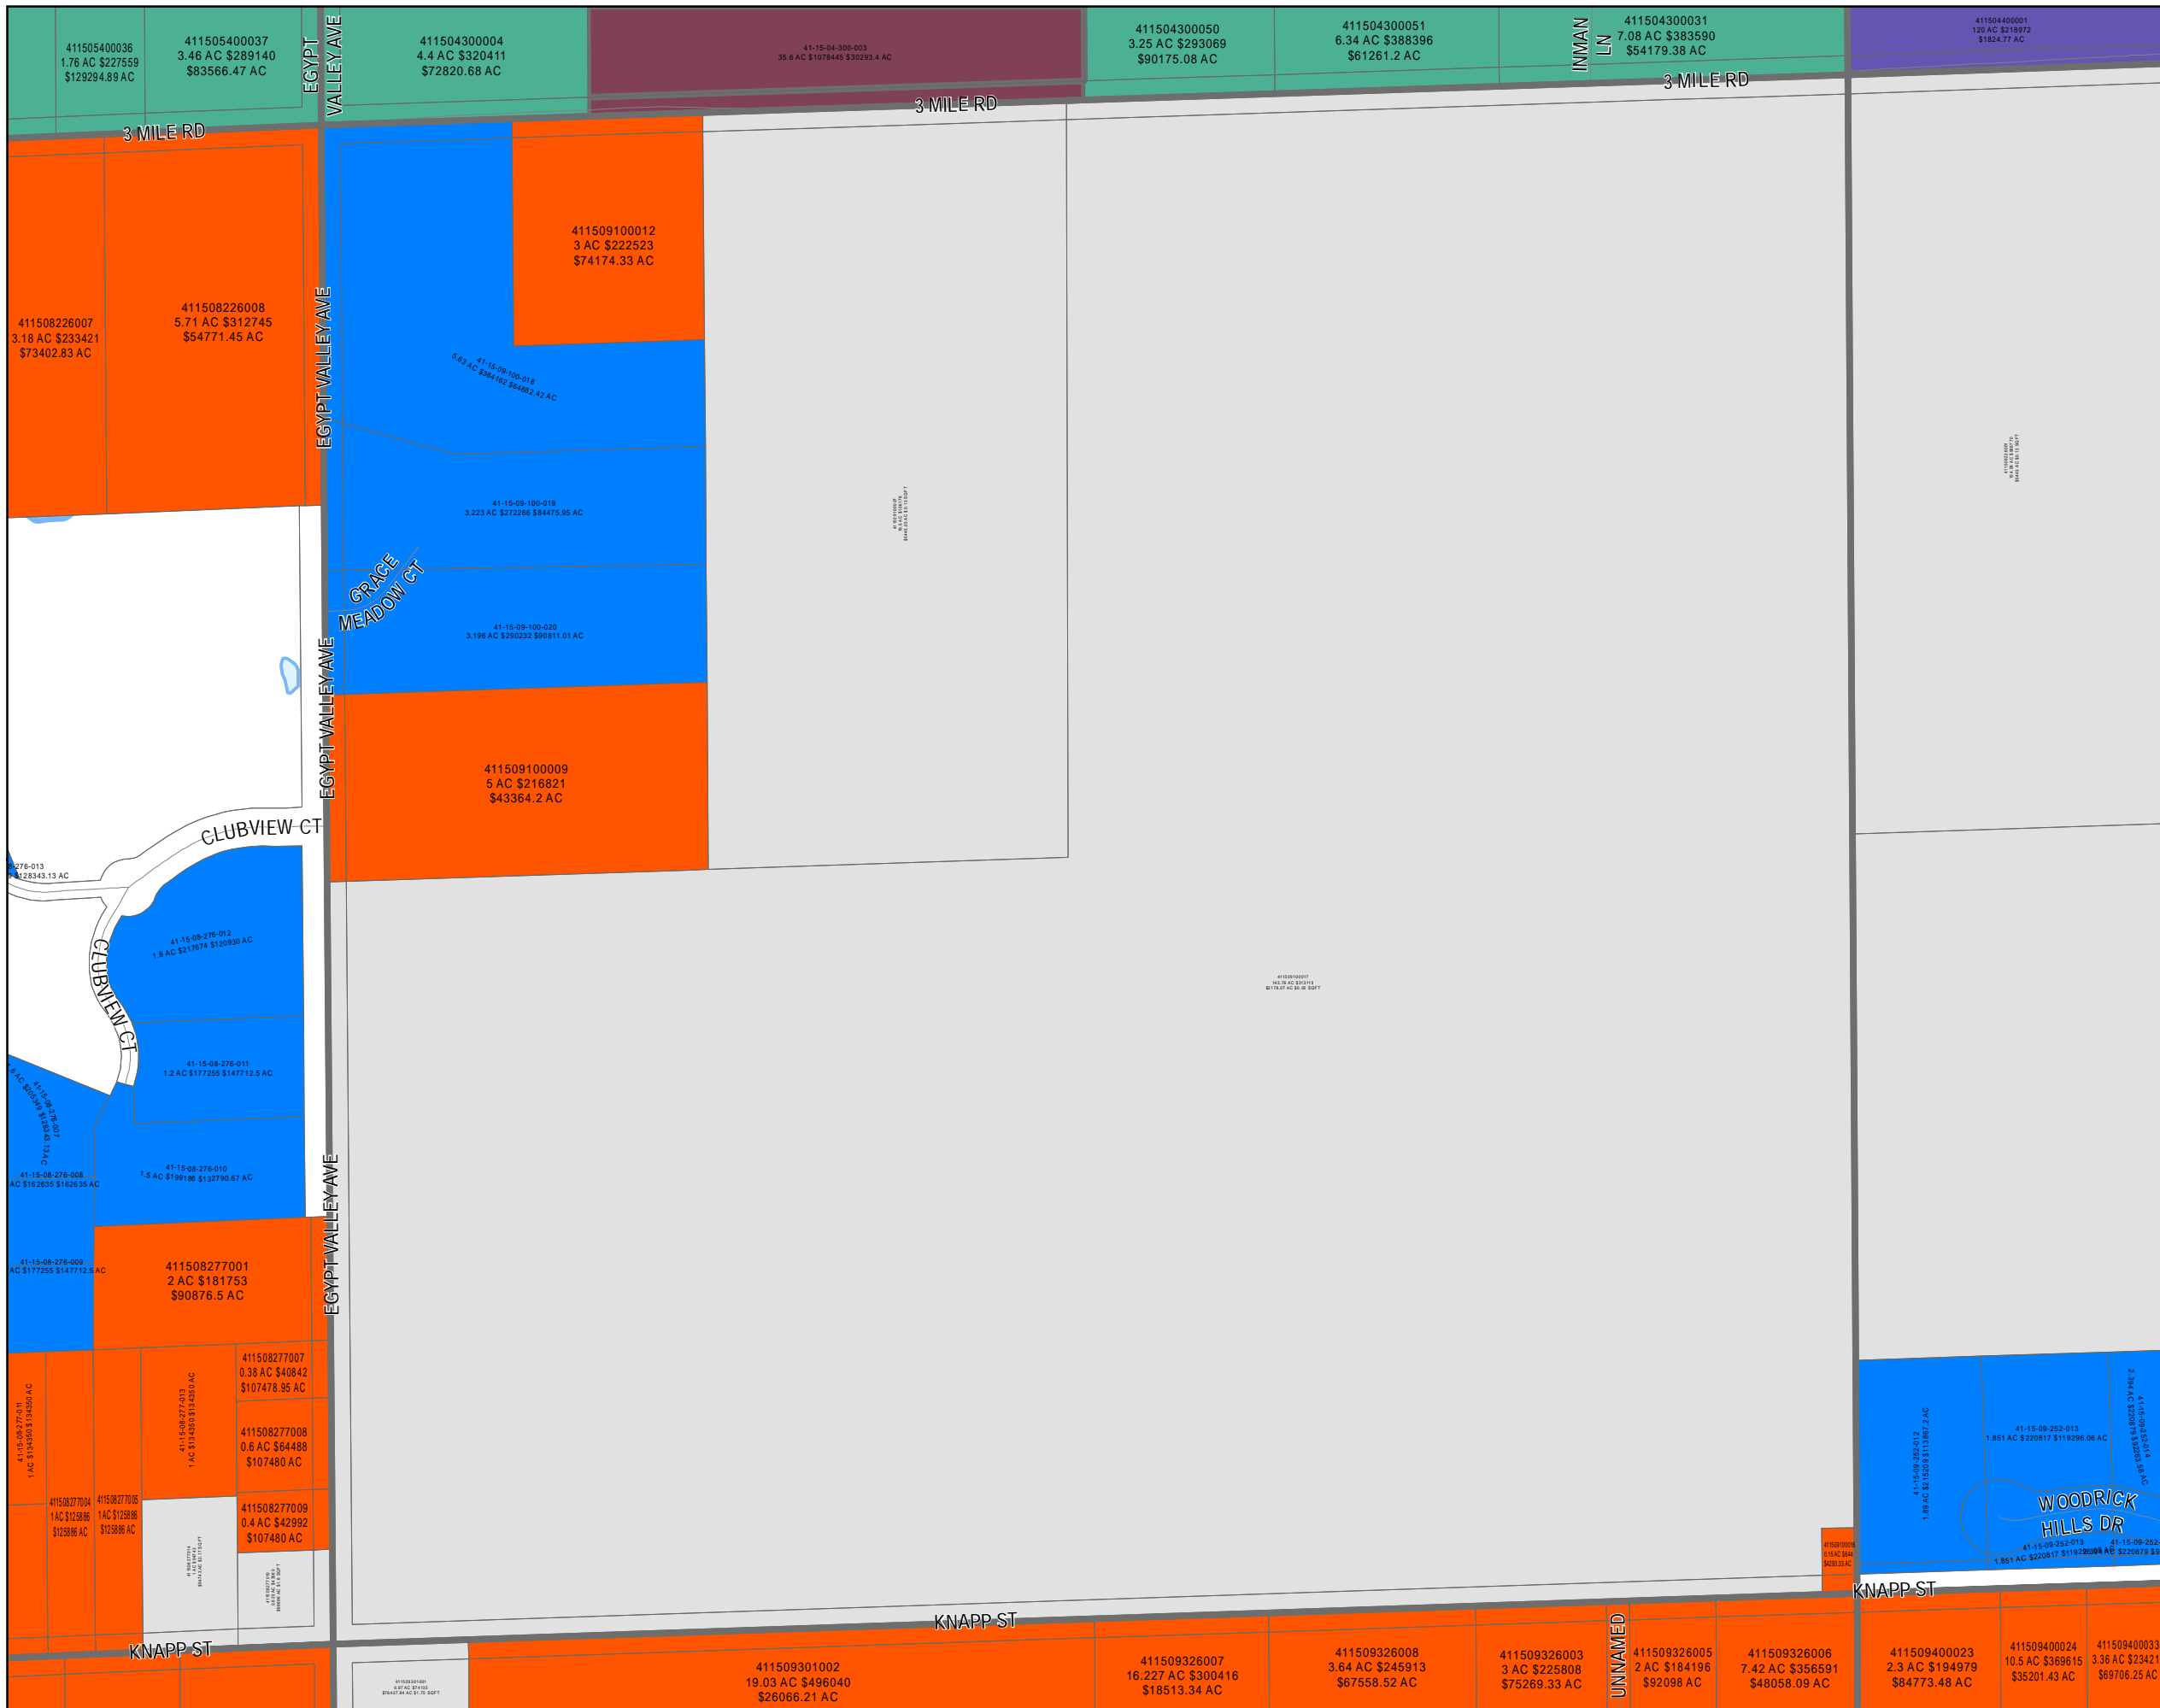

Ada Township 2024 Land Value Map

Township: T07N
Range: R10W
Section: 9
Qrt: NW

Legend

N/A	4076	4170	4215
1000	4100	4180	4250
1001	4110	4186	4260
4051	4120	4187	4300
4060	4125	4188	4310
4062	4130	4189	4340
4064	4131	4195	4350
4070	4140	4200	4410
4072	4150	4204	9999
4074	4155	4205	
4075	4160	4210