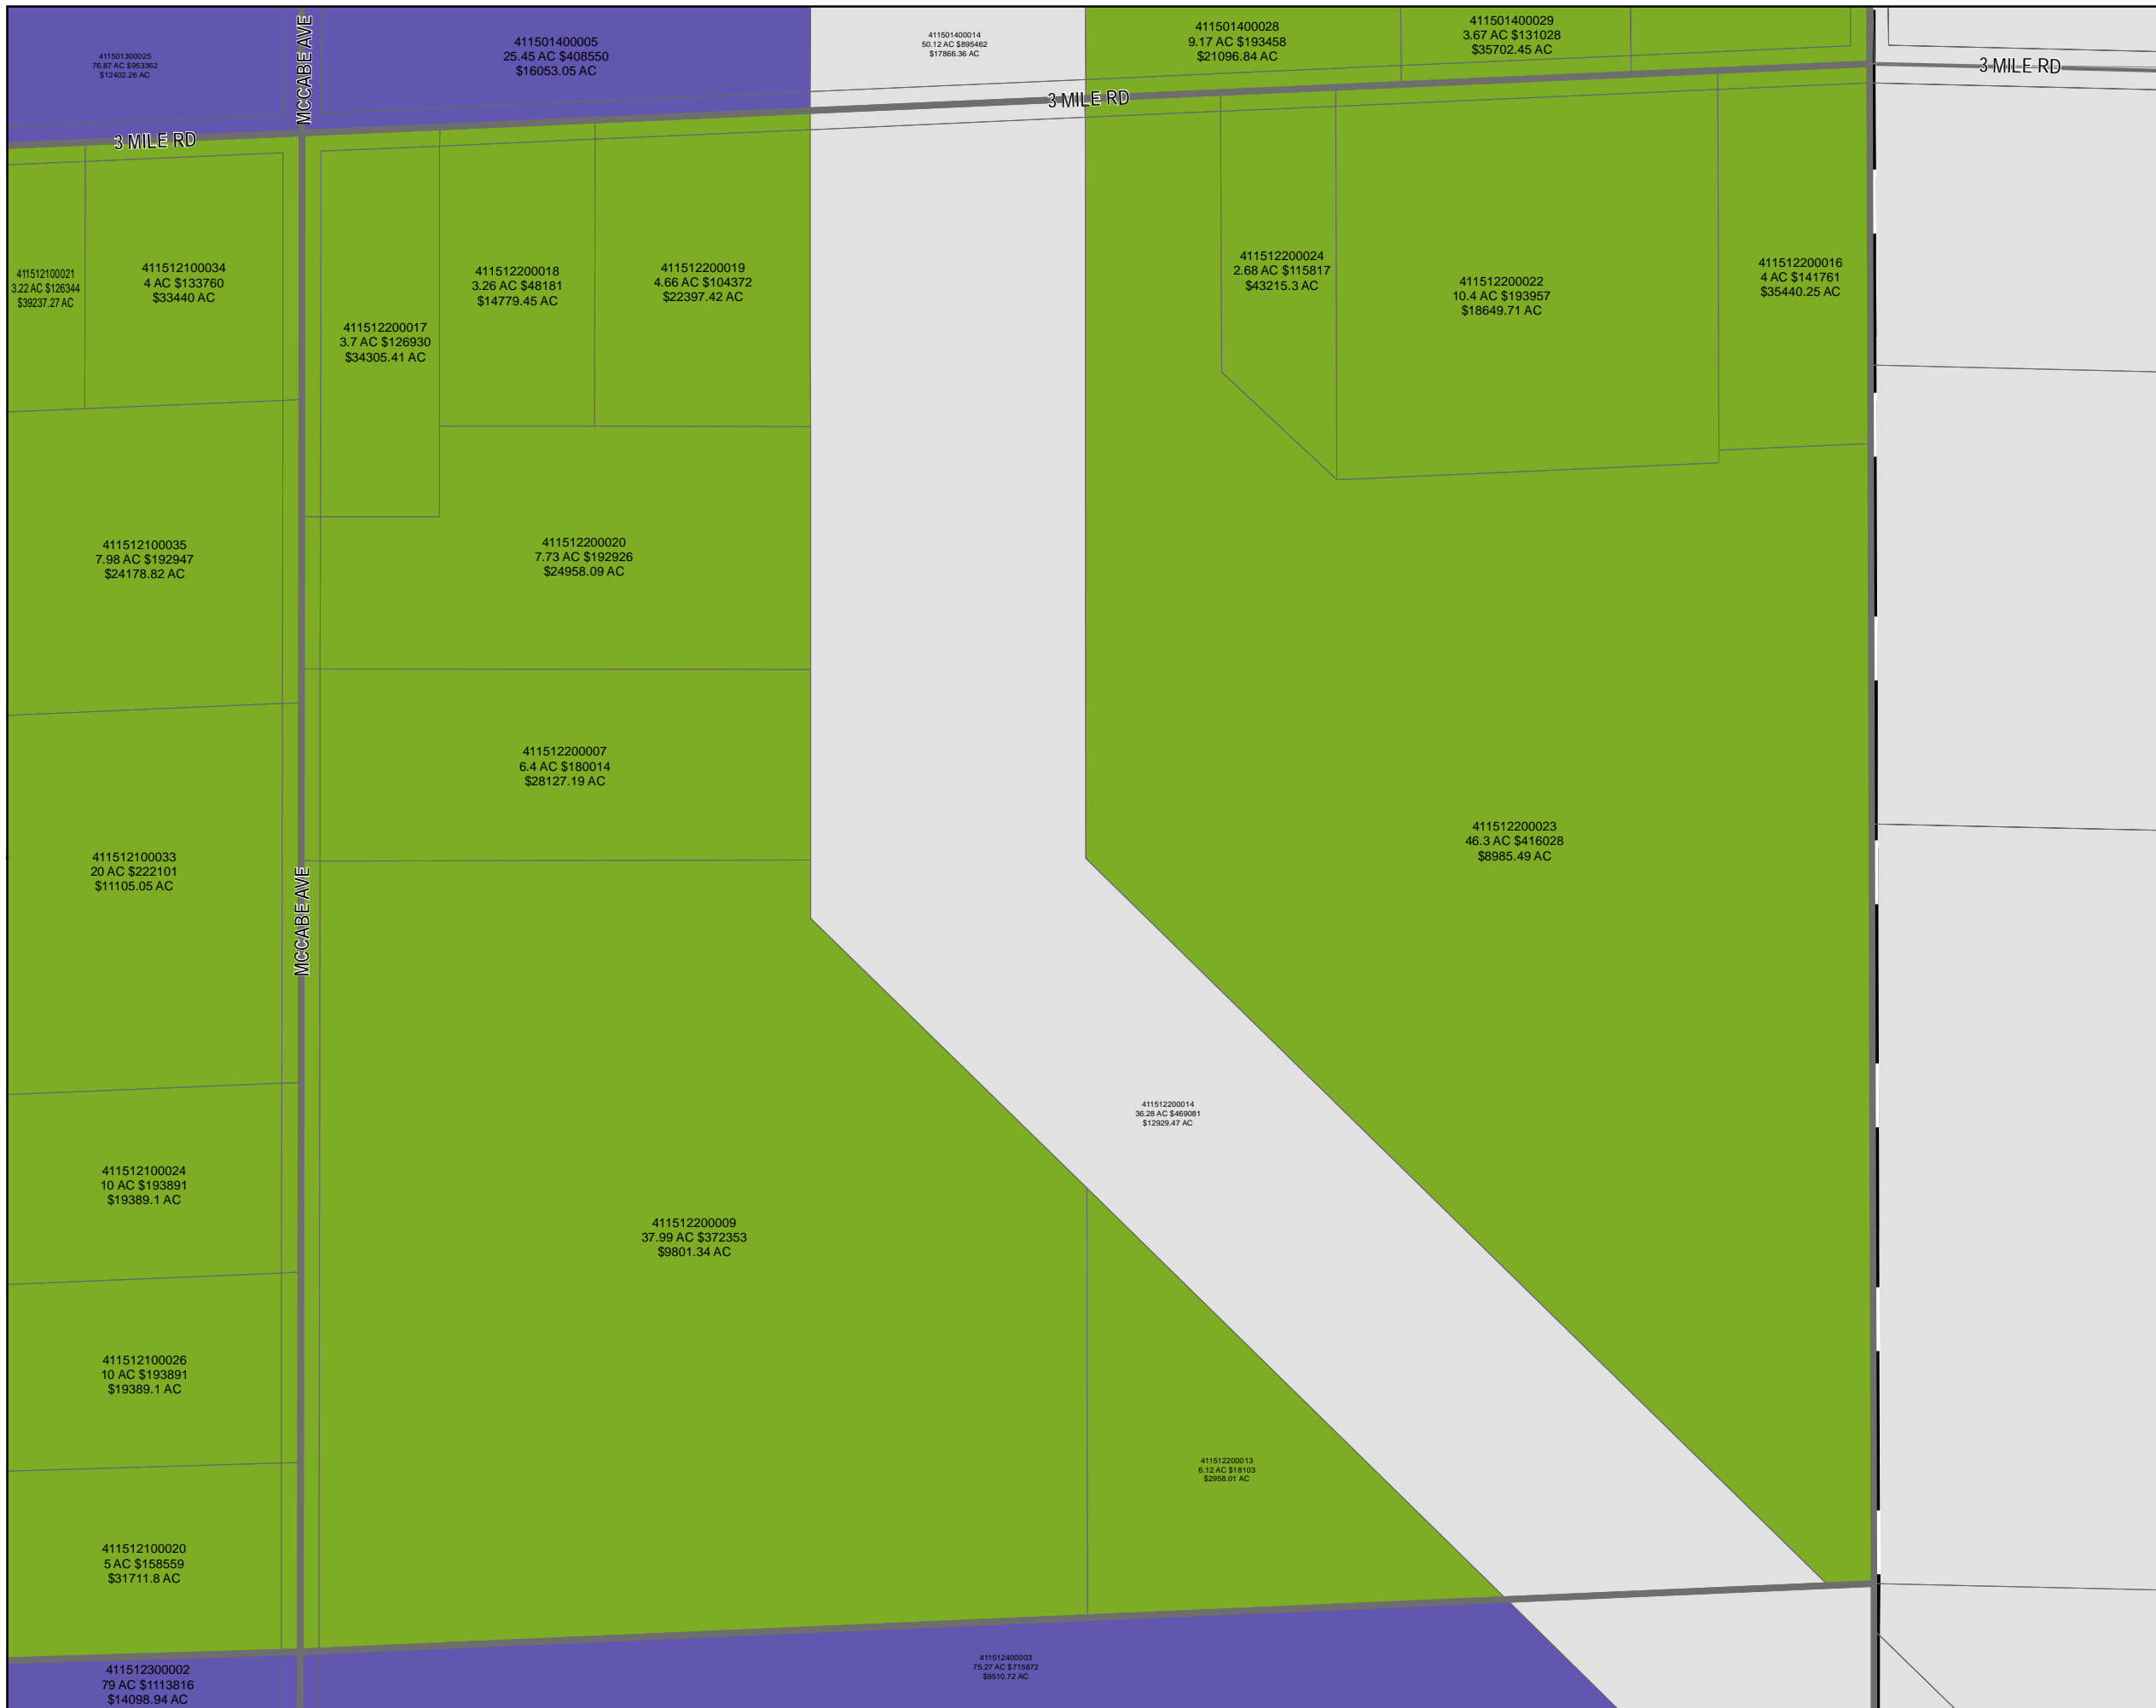

Ada Township 2024 Land Value Map

Township: T07N
Range: R10W
Section: 12
Qrt: NE

Legend

N/A	4076	4170	4215
1000	4100	4180	4250
1001	4110	4186	4260
4051	4120	4187	4300
4060	4125	4188	4310
4062	4130	4189	4340
4064	4131	4195	4350
4070	4140	4200	4410
4072	4150	4204	9999
4074	4155	4205	
4075	4160	4210