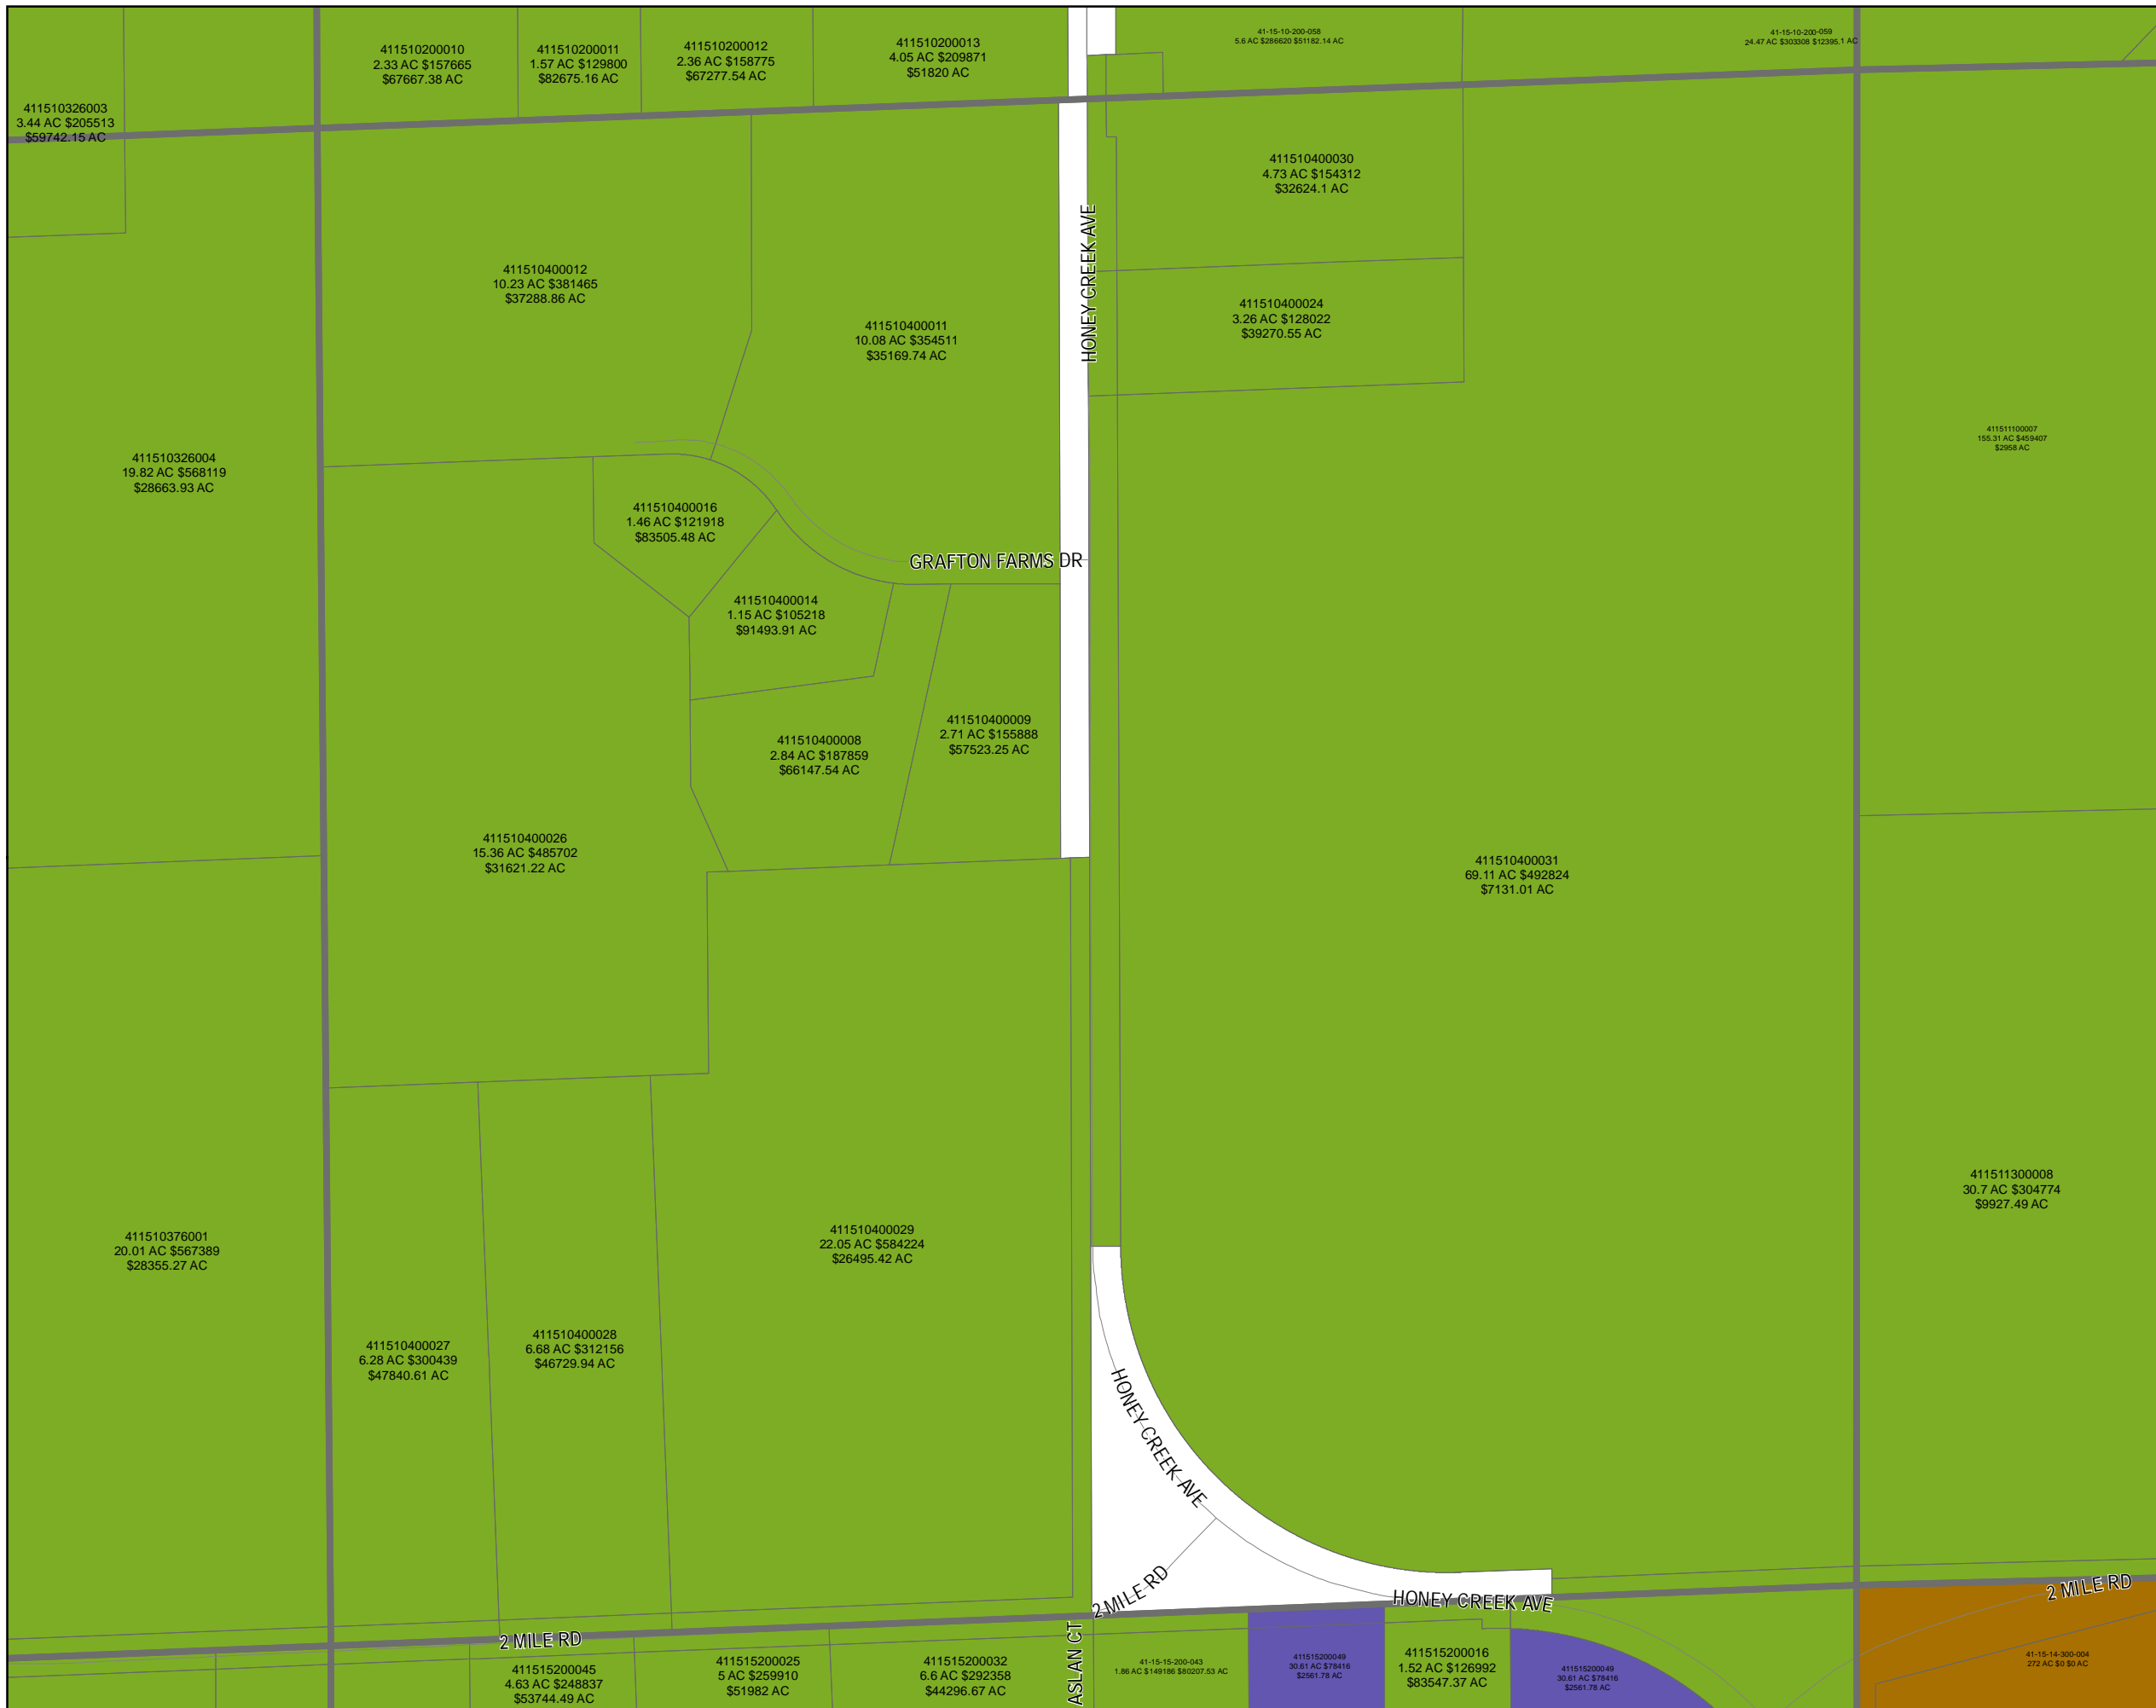

# Ada Township 2024 Land Value Map

Township: T07N  
Range: R10W  
Section: 9  
Qrt: SE

# Ada Township 2024 Land Value Map

Township: T07N  
Range: R10W  
Section: 9  
Qrt: SW

# Ada Township 2024 Land Value Map

Township: T07N  
Range: R10W  
Section: 10  
Qrt: NW

# Ada Township 2024 Land Value Map

Township: T07N  
Range: R10W  
Section: 10  
Qrt: SE