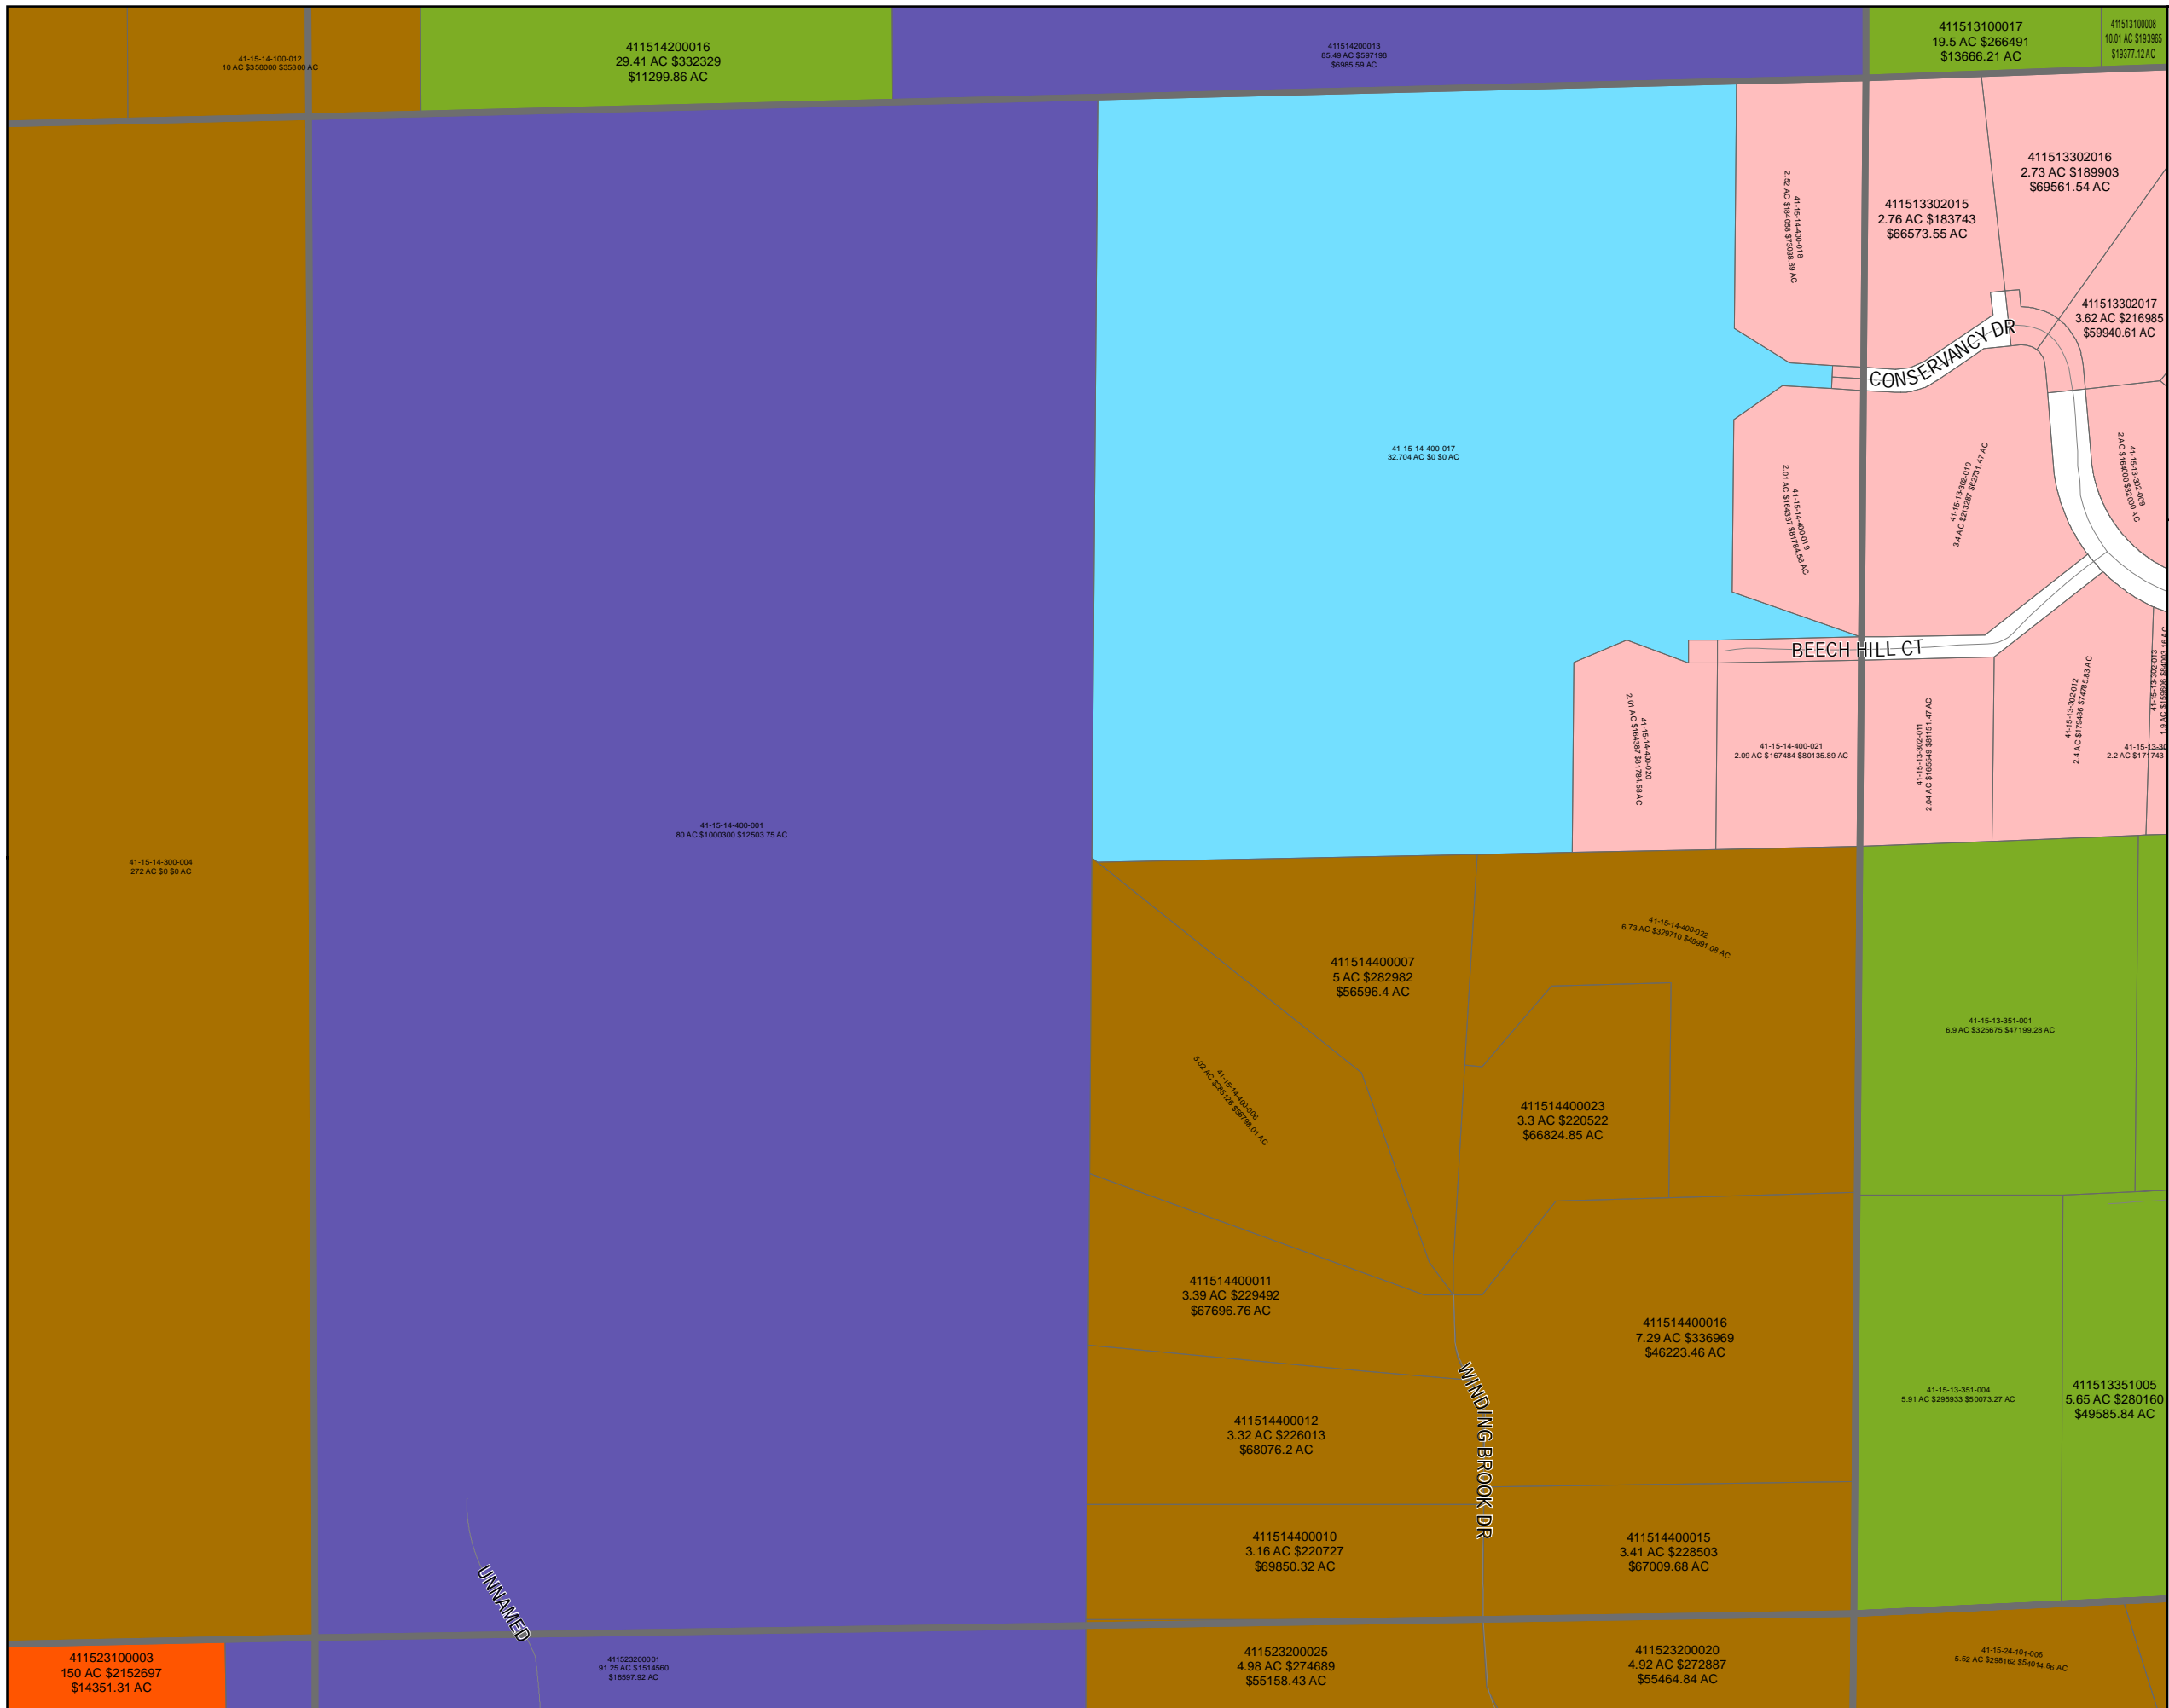

Ada Township 2024 Land Value Map

Township: T07N
Range: R10W
Section: 14
Qrt: SE

Legend

N/A	4076	4170	4215
1000	4100	4180	4250
1001	4110	4186	4260
4051	4120	4187	4300
4060	4125	4188	4310
4062	4130	4189	4340
4064	4131	4195	4350
4070	4140	4200	4410
4072	4150	4204	9999
4074	4155	4205	
4075	4160	4210