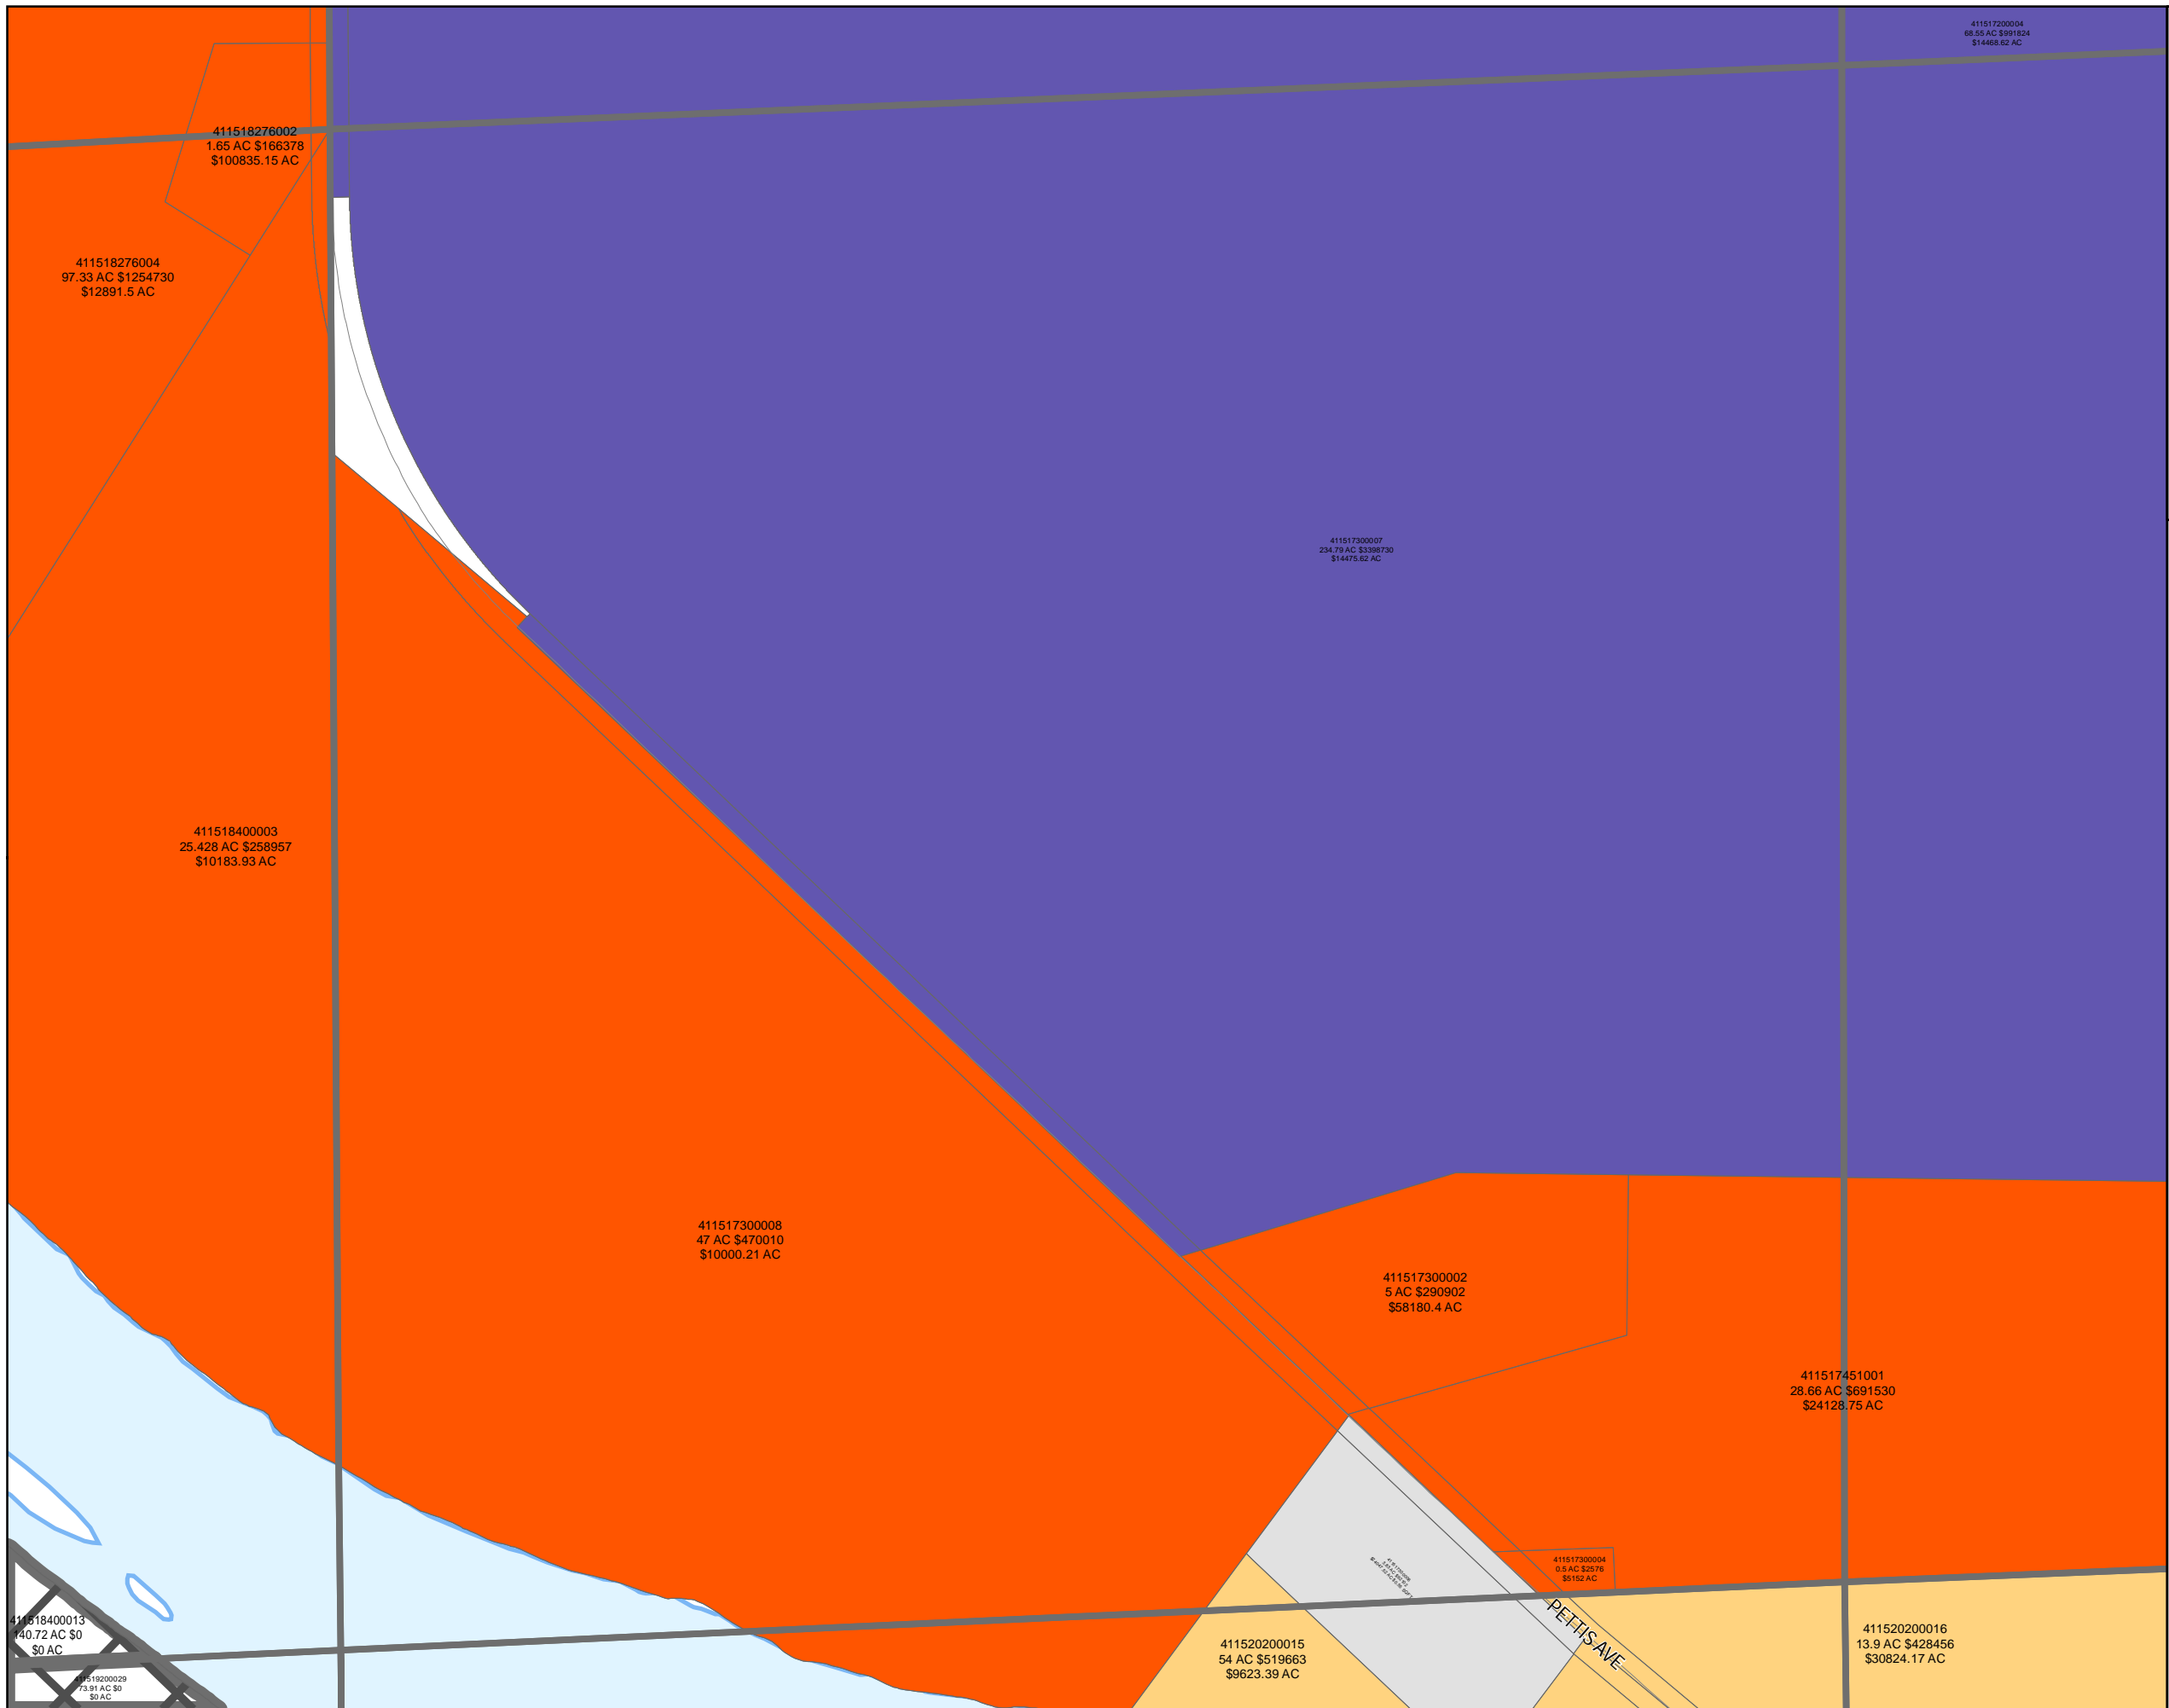

# Ada Township 2024 Land Value Map

Township: T07N  
Range: R10W  
Section: 17  
Qrt: NE

# Ada Township 2024 Land Value Map

Township: T07N  
Range: R10W  
Section: 17  
Qrt: NW

# Ada Township 2024 Land Value Map

Township: T07N  
Range: R10W  
Section: 17  
Qrt: SW