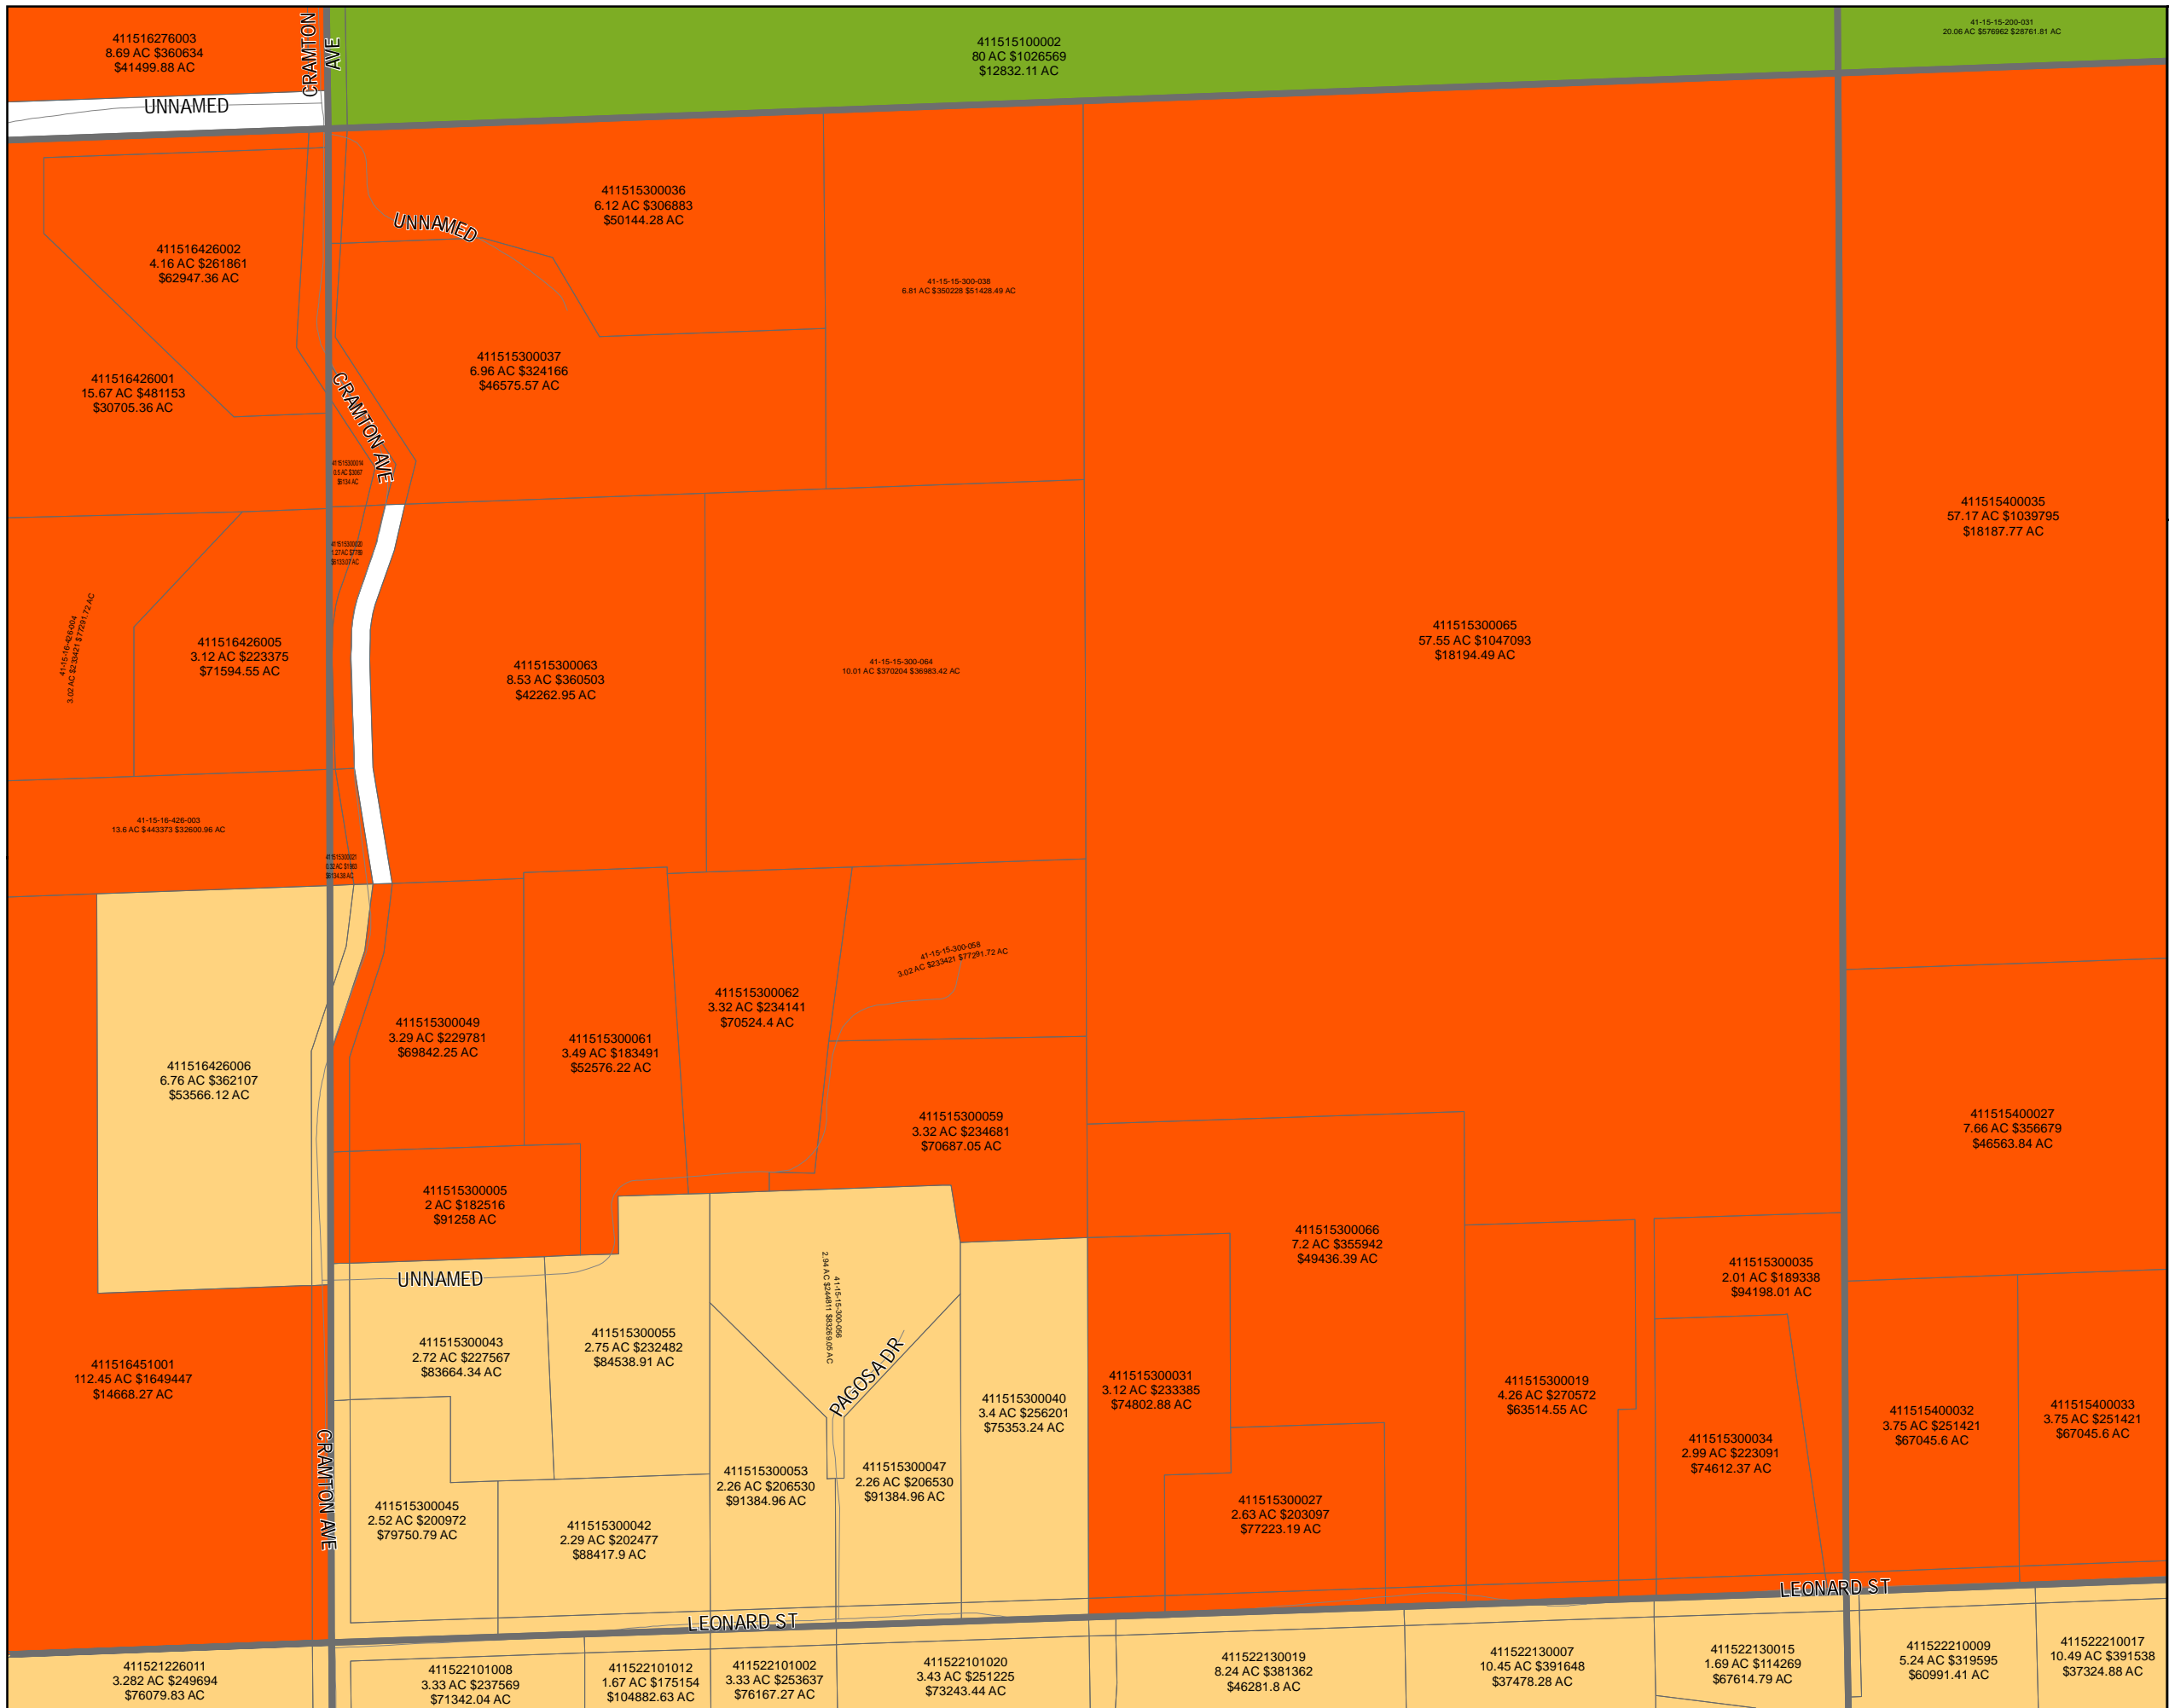

Ada Township 2024 Land Value Map

Township: T07N
Range: R10W
Section: 15
Qrt: SW

Legend

N/A	4076	4170	4215
1000	4100	4180	4250
1001	4110	4186	4260
4051	4120	4187	4300
4060	4125	4188	4310
4062	4130	4189	4340
4064	4131	4195	4350
4070	4140	4200	4410
4072	4150	4204	9999
4074	4155	4205	
4075	4160	4210