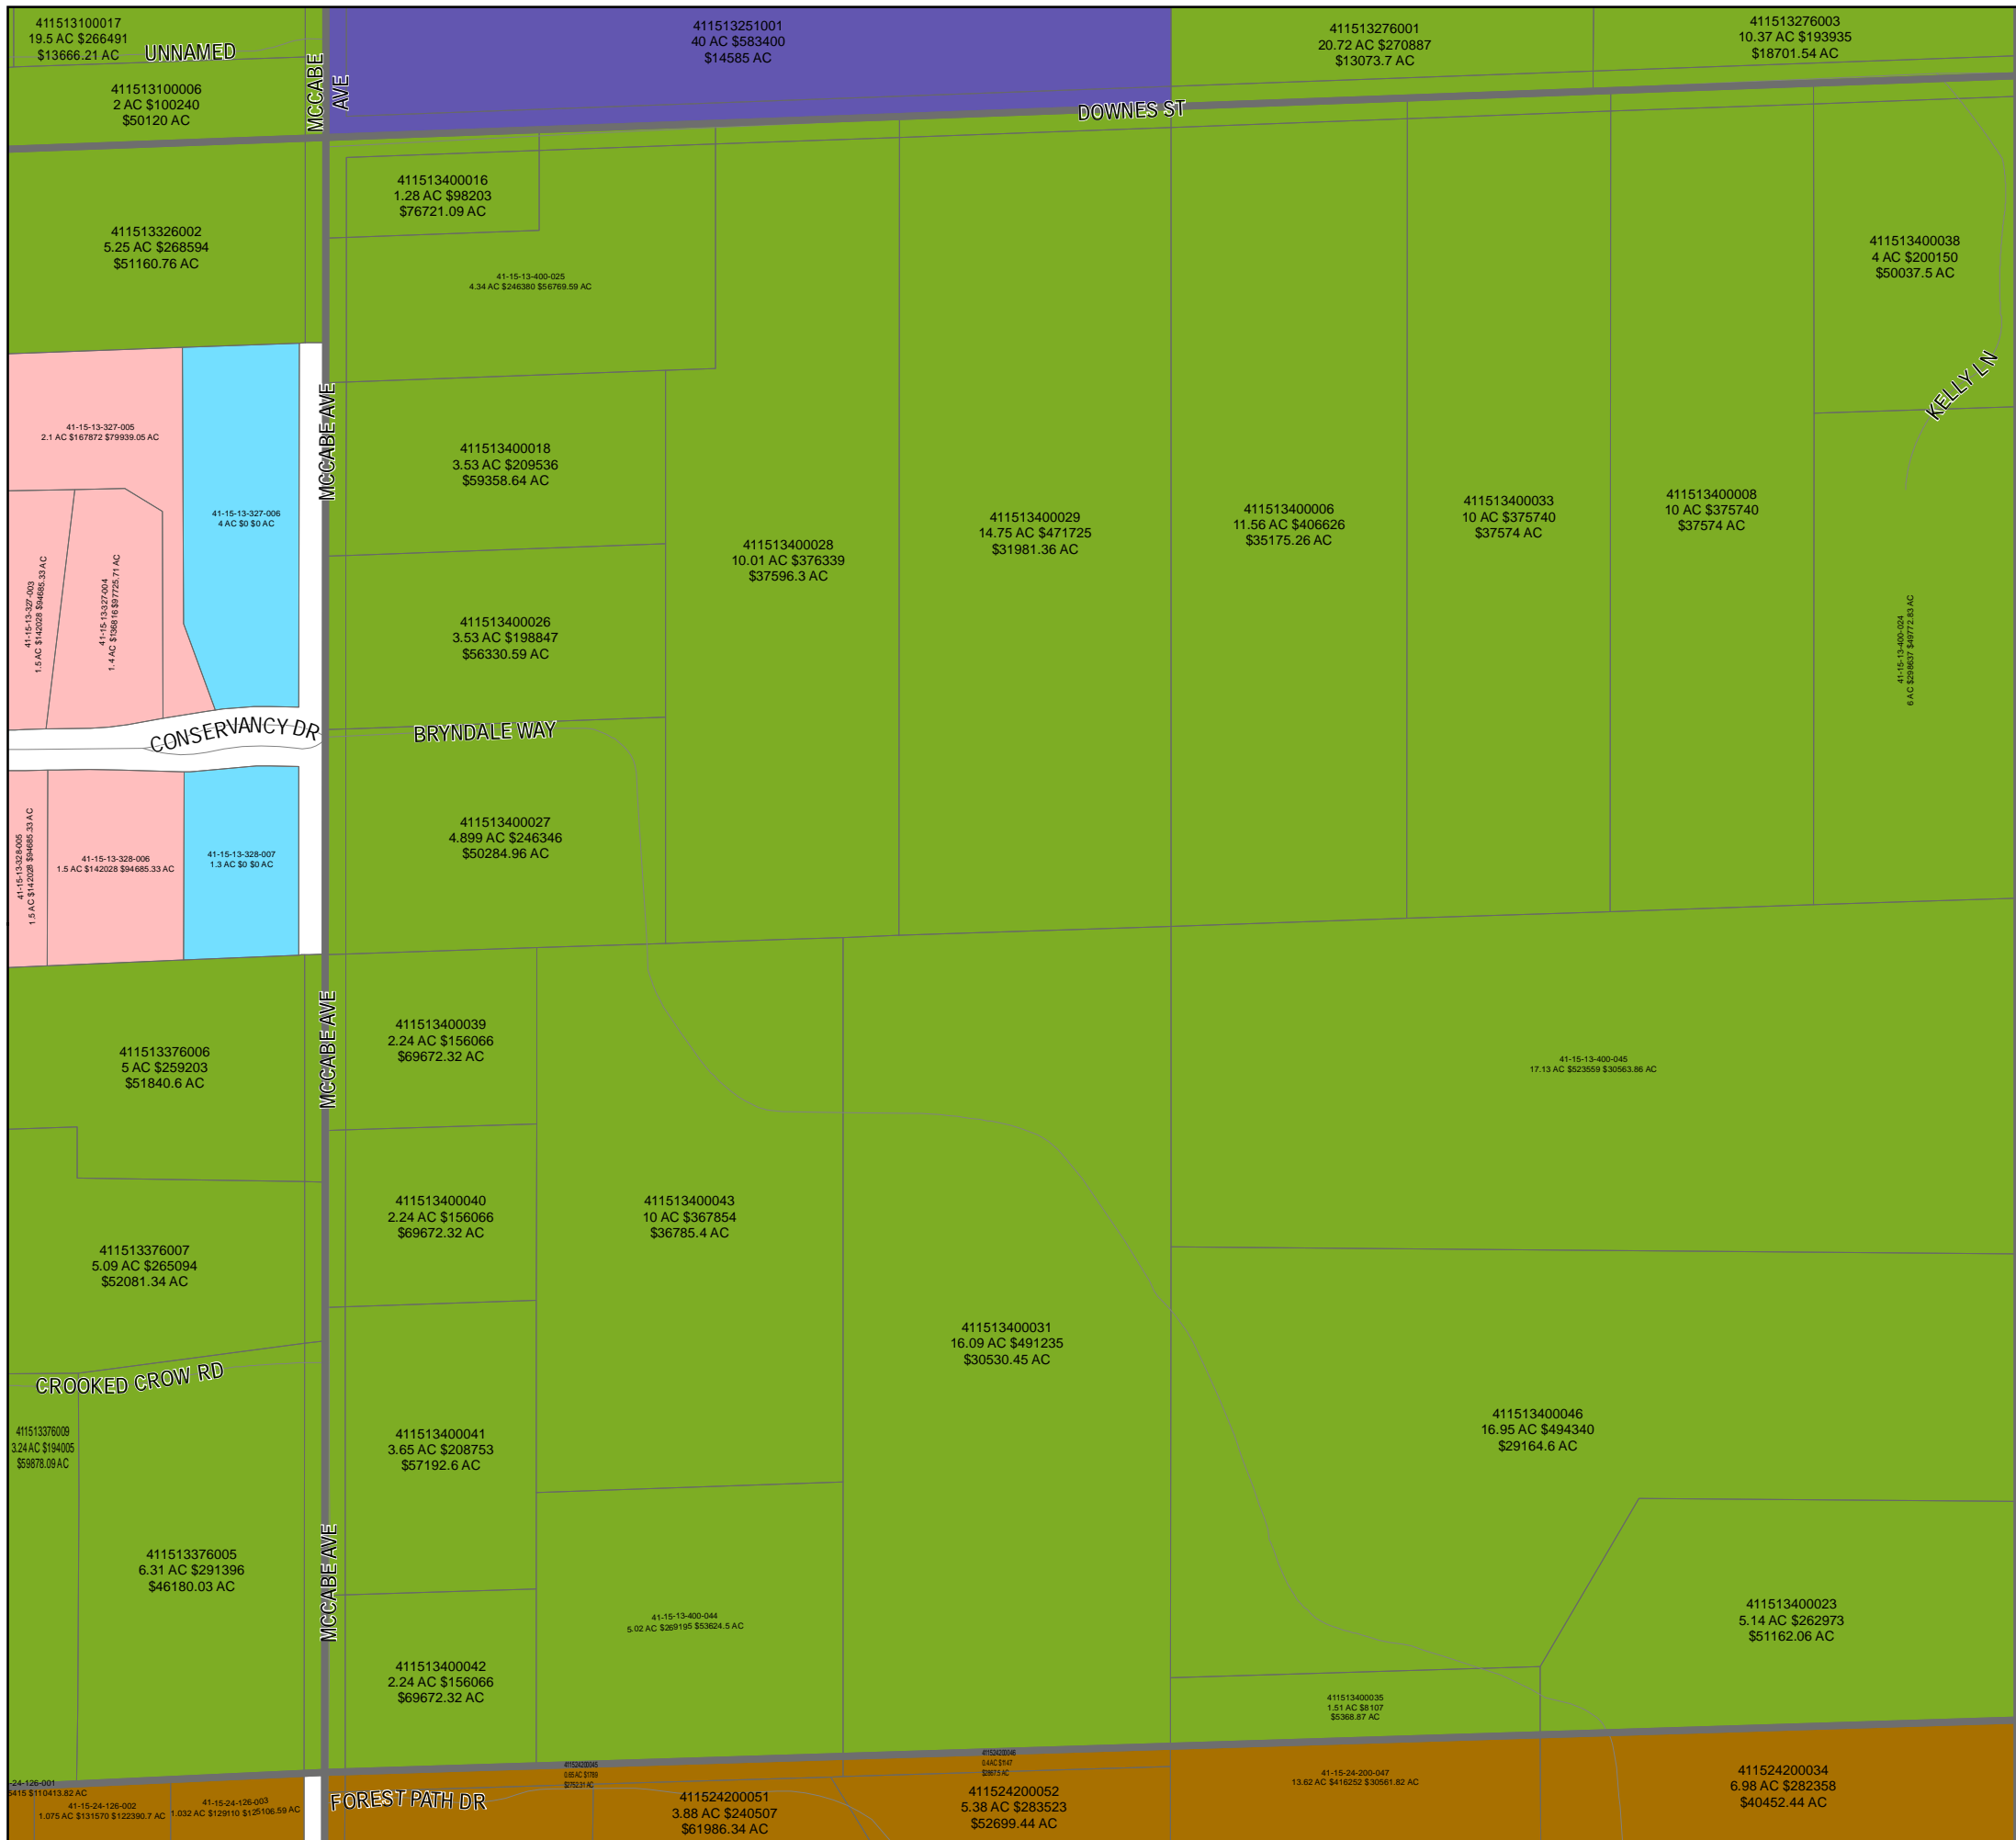

# Ada Township 2024 Land Value Map

Township: T07N  
Range: R10W  
Section: 12  
Qrt: SW

# Ada Township 2024 Land Value Map

Township: T07N  
Range: R10W  
Section: 13  
Qrt: NE

# Ada Township 2024 Land Value Map

Township: T07N  
Range: R10W  
Section: 13  
Qrt: NW

# Ada Township 2024 Land Value Map

Township: T07N  
Range: R10W  
Section: 13  
Qrt: SE