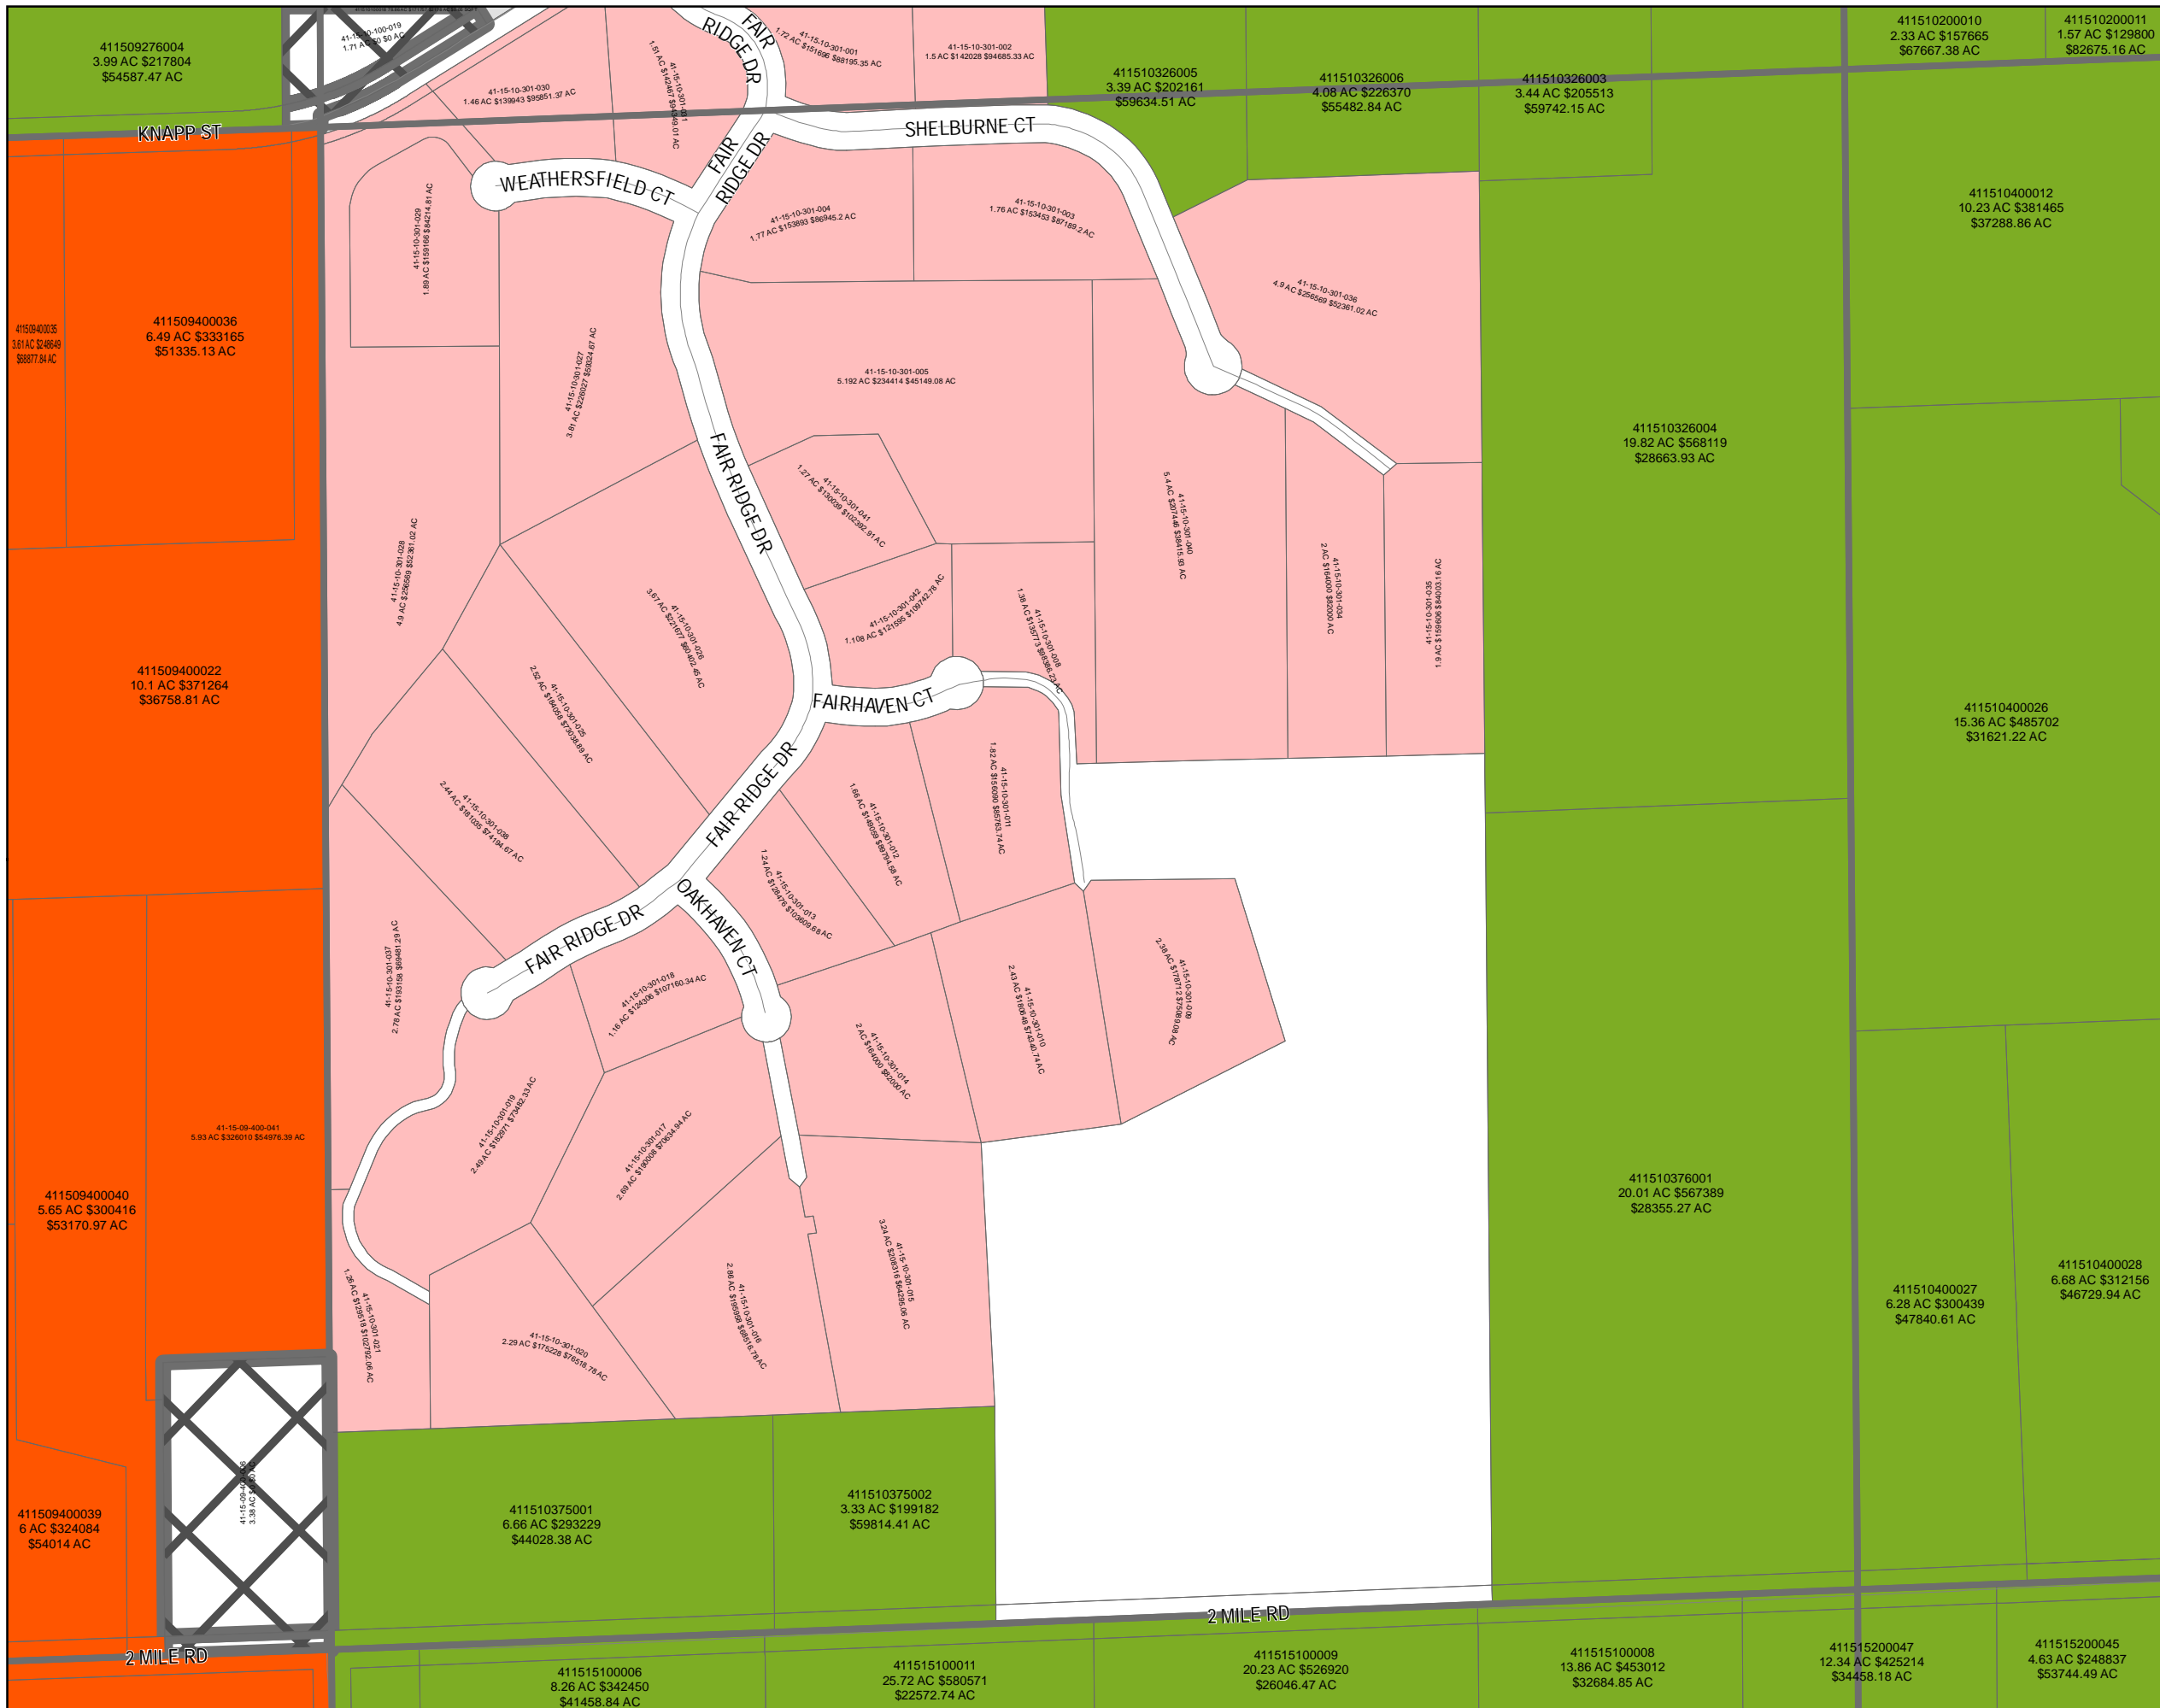

# Ada Township 2024 Land Value Map

Township: T07N  
Range: R10W  
Section: 10  
Qrt: SE

# Ada Township 2024 Land Value Map

Township: T07N  
Range: R10W  
Section: 10  
Qrt: SW