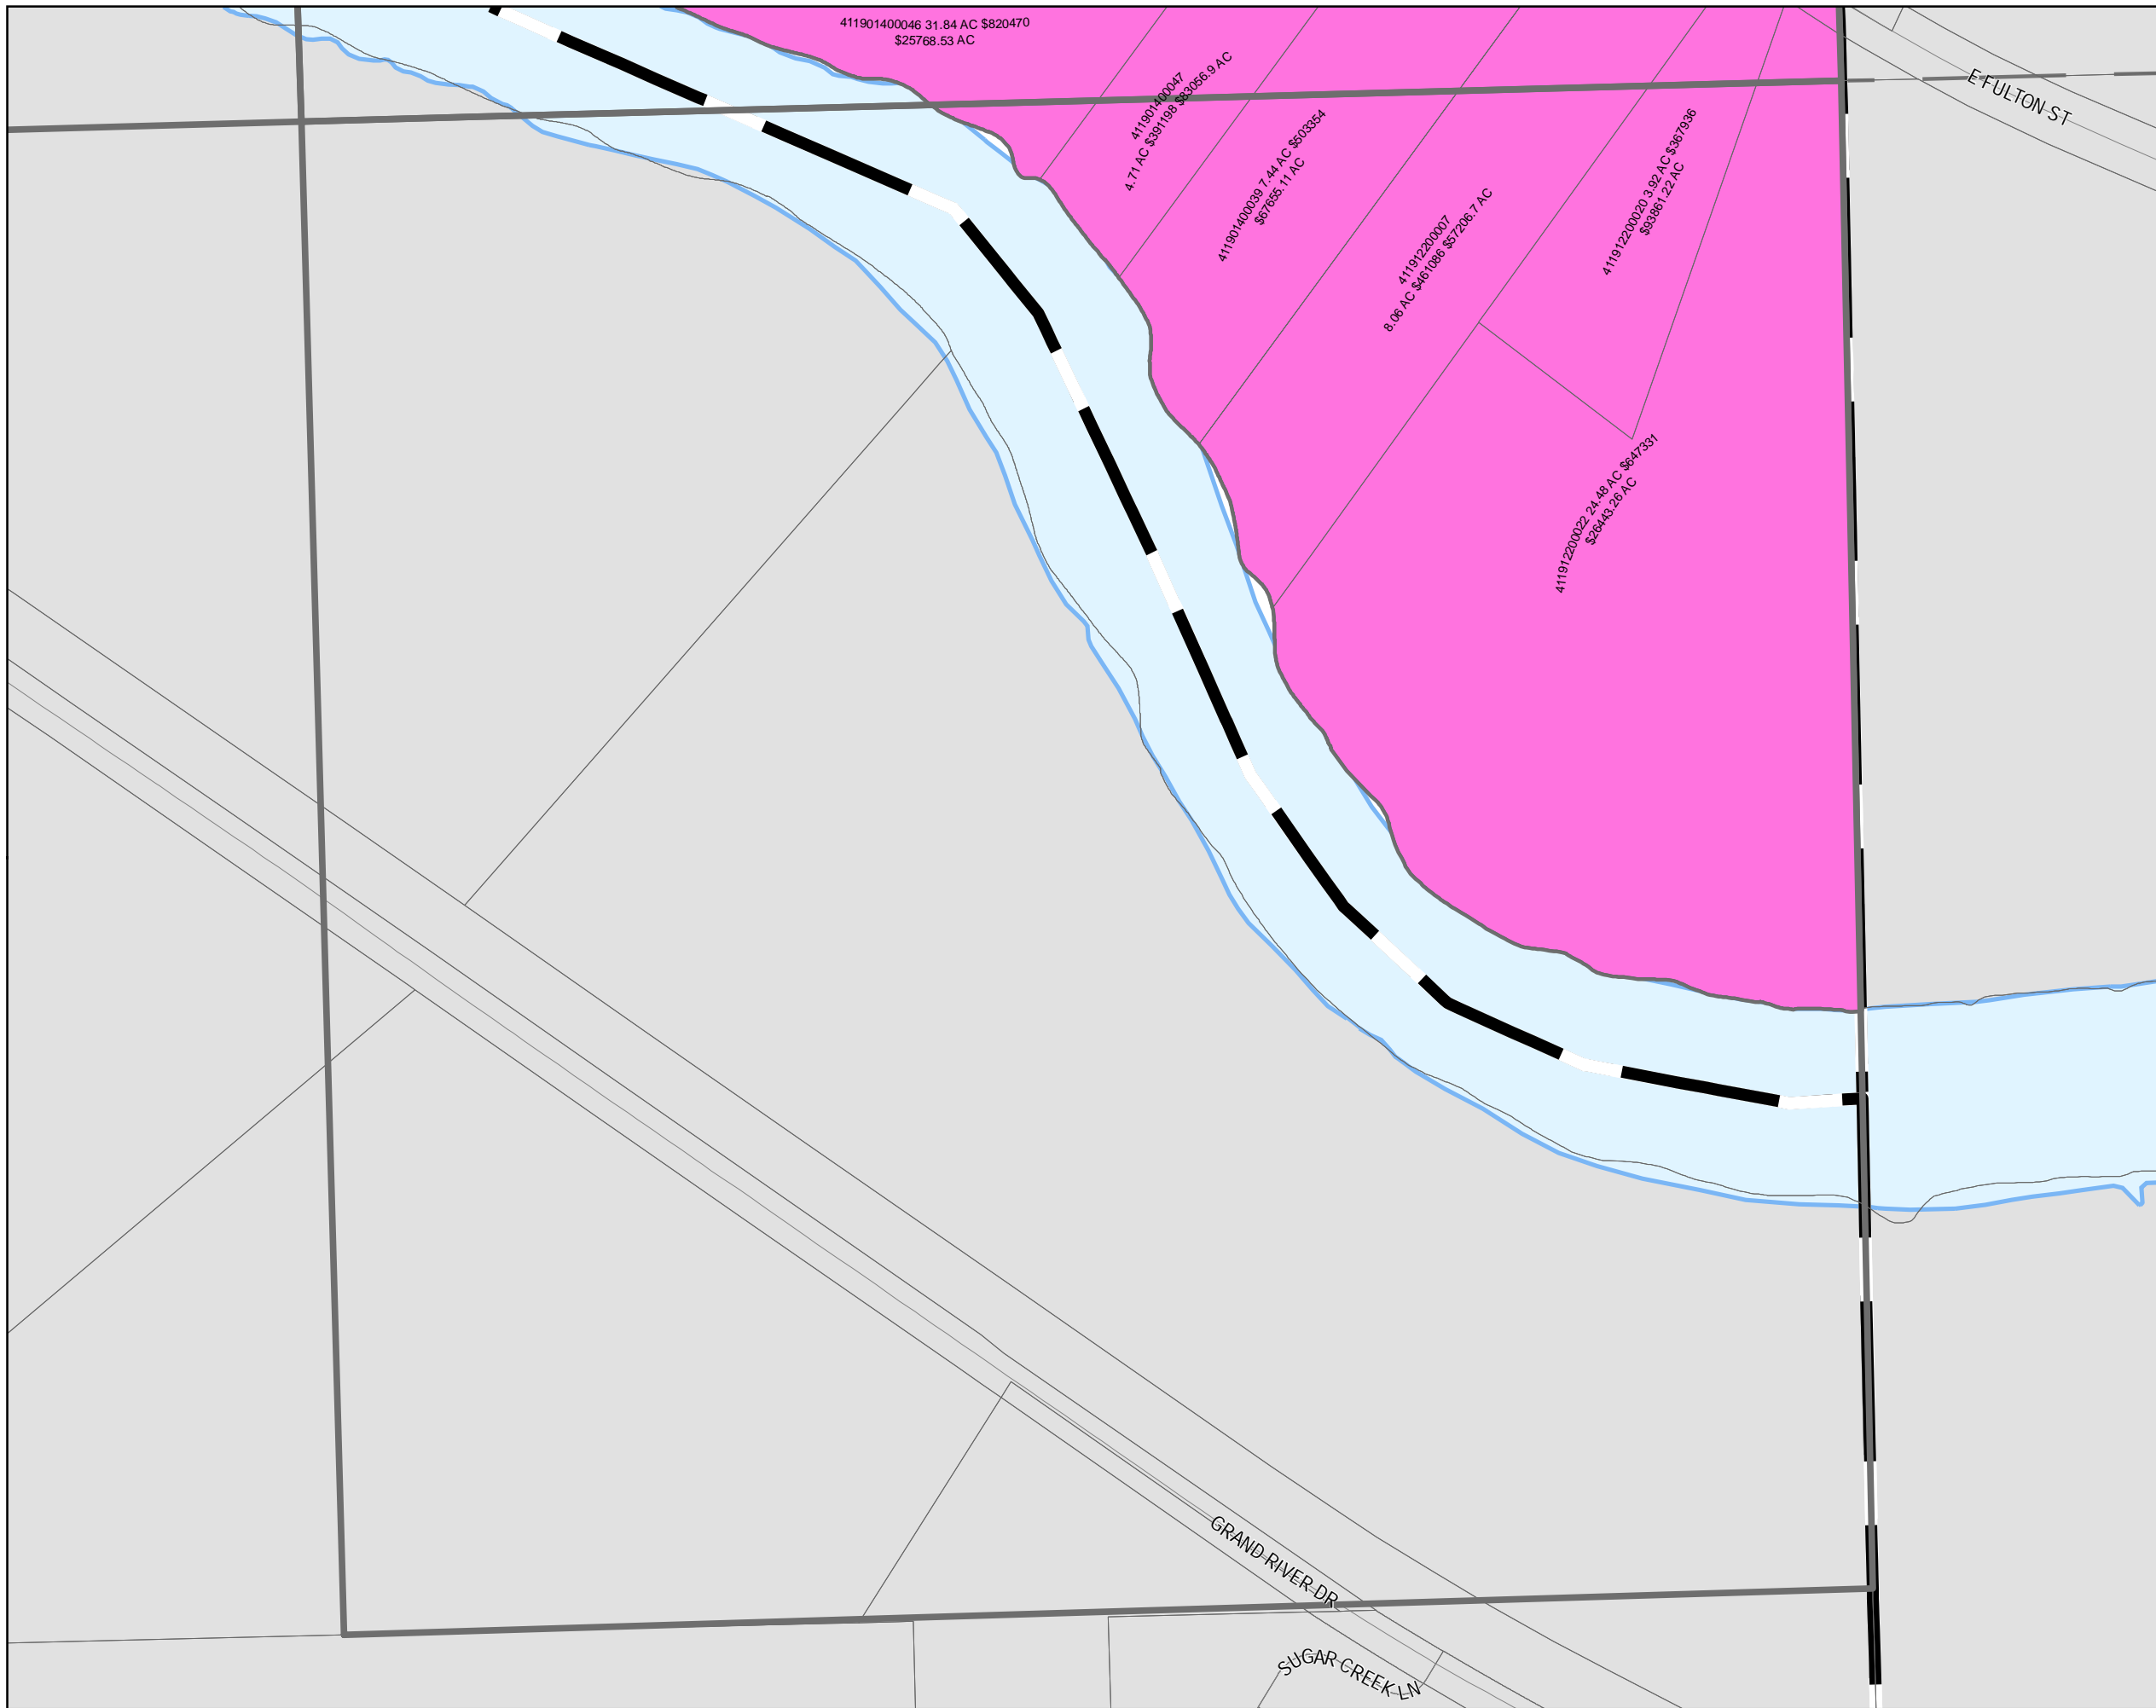

Ada Township 2025 Land Value Map

Township: T06N
Range: R10W
Section: 12
Qrt: NE

Legend

neighborhood	4075	4160	4210