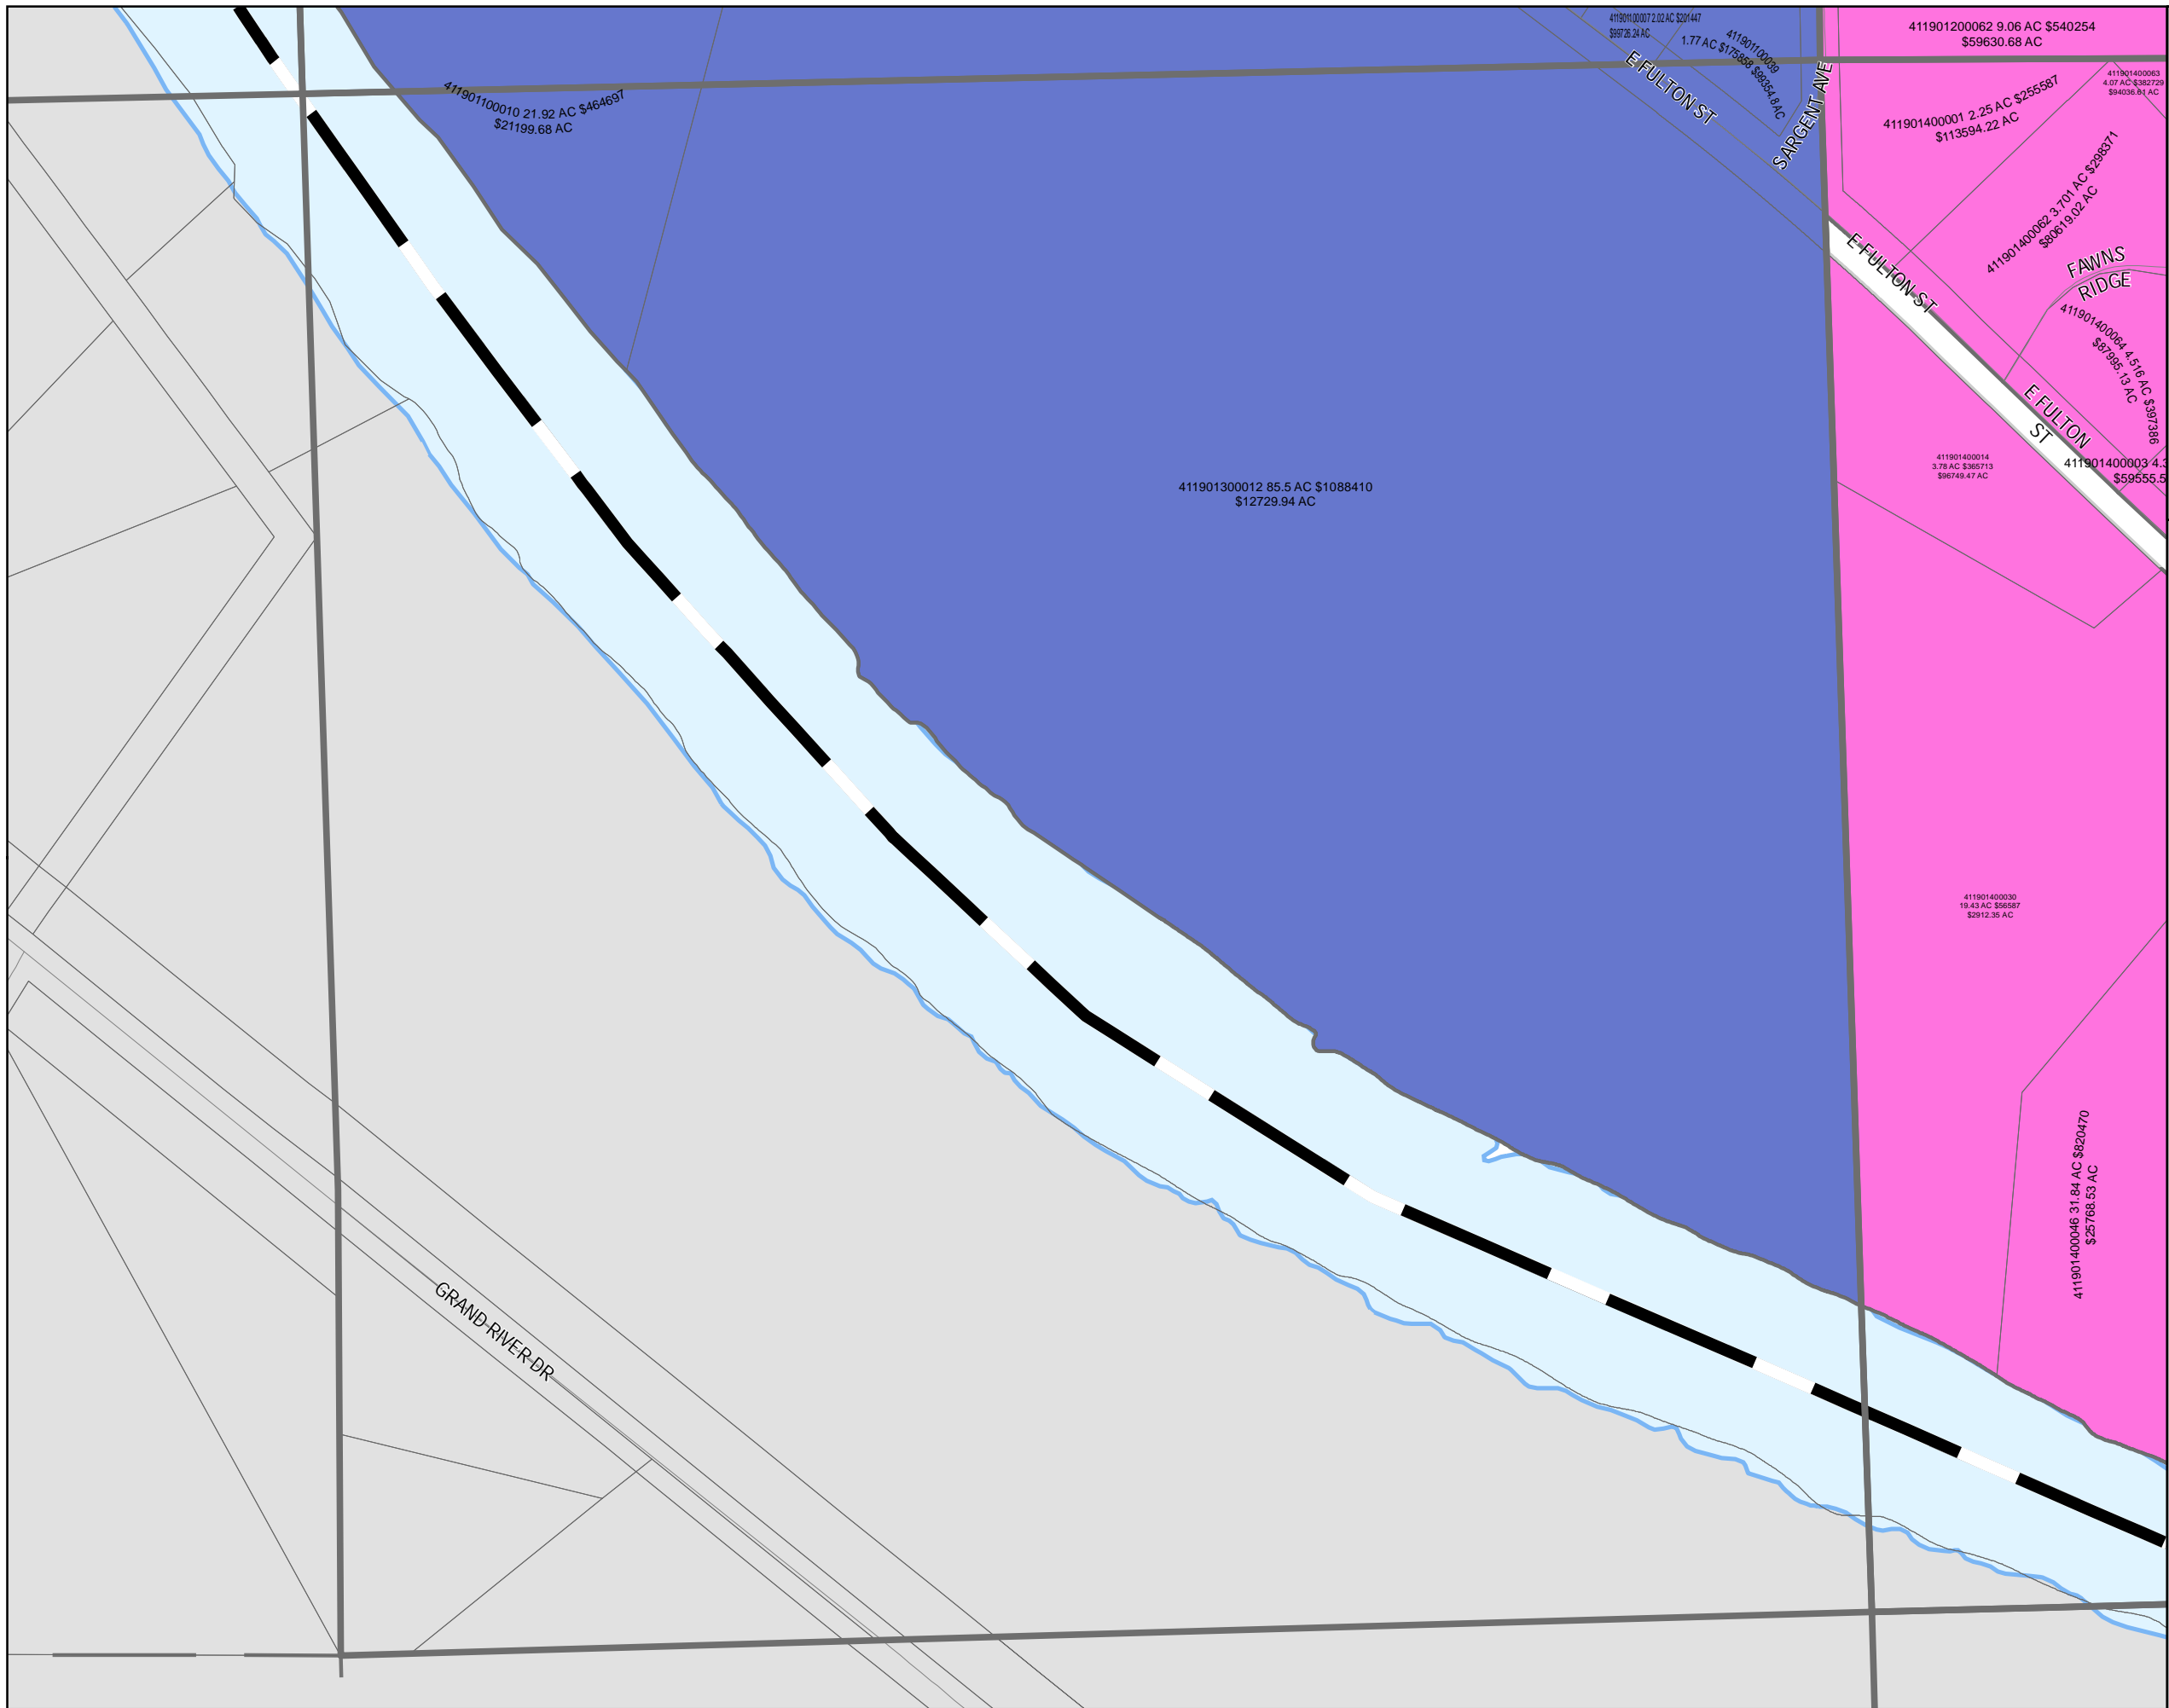

Ada Township 2025 Land Value Map

Township: T06N
Range: R10W
Section: 1
Qrt: SW

Legend

neighborhood	4075	4160	4210