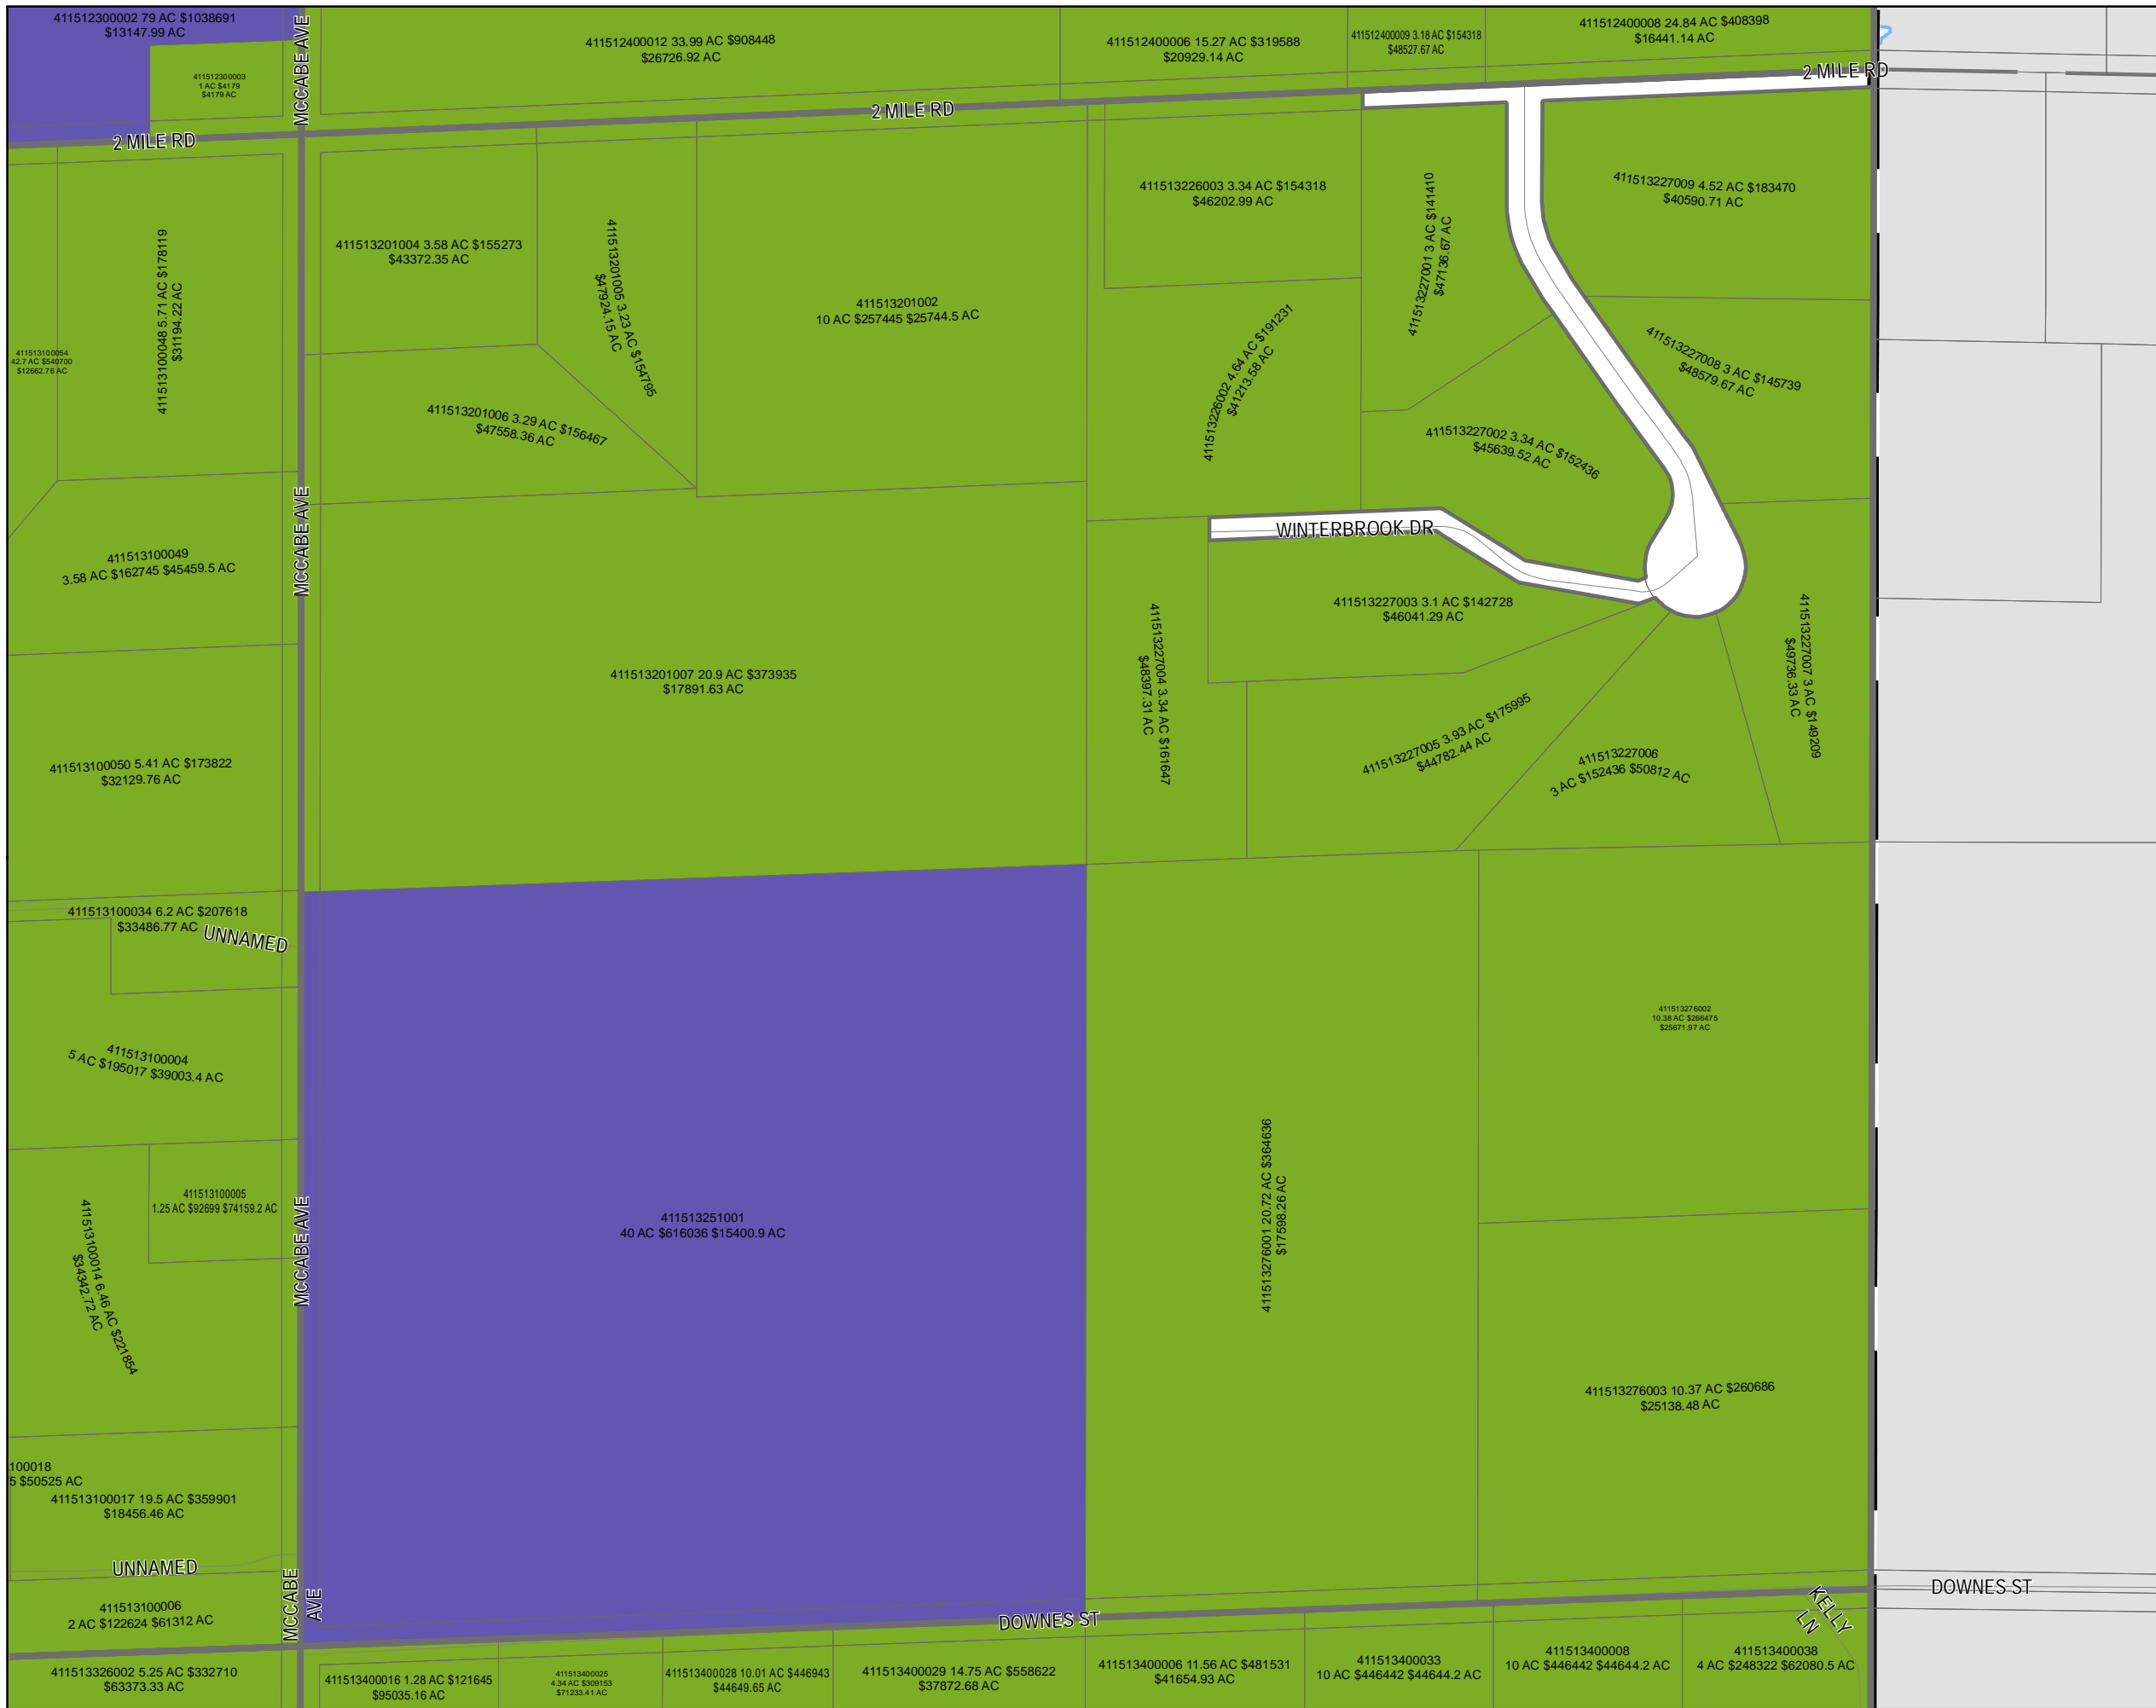

Ada Township 2025 Land Value Map

Township: T07N
Range: R10W
Section: 13
Qrt: NE

Legend

neighborhood	4075	4160	4210
N/A	4076	4170	4215
1000	4100	4180	4250
1001	4110	4186	4260
4051	4120	4187	4300
4060	4125	4188	4310
4062	4130	4189	4340
4064	4131	4195	4350
4070	4140	4200	4410
4072	4150	4204	9999
4074	4155	4205