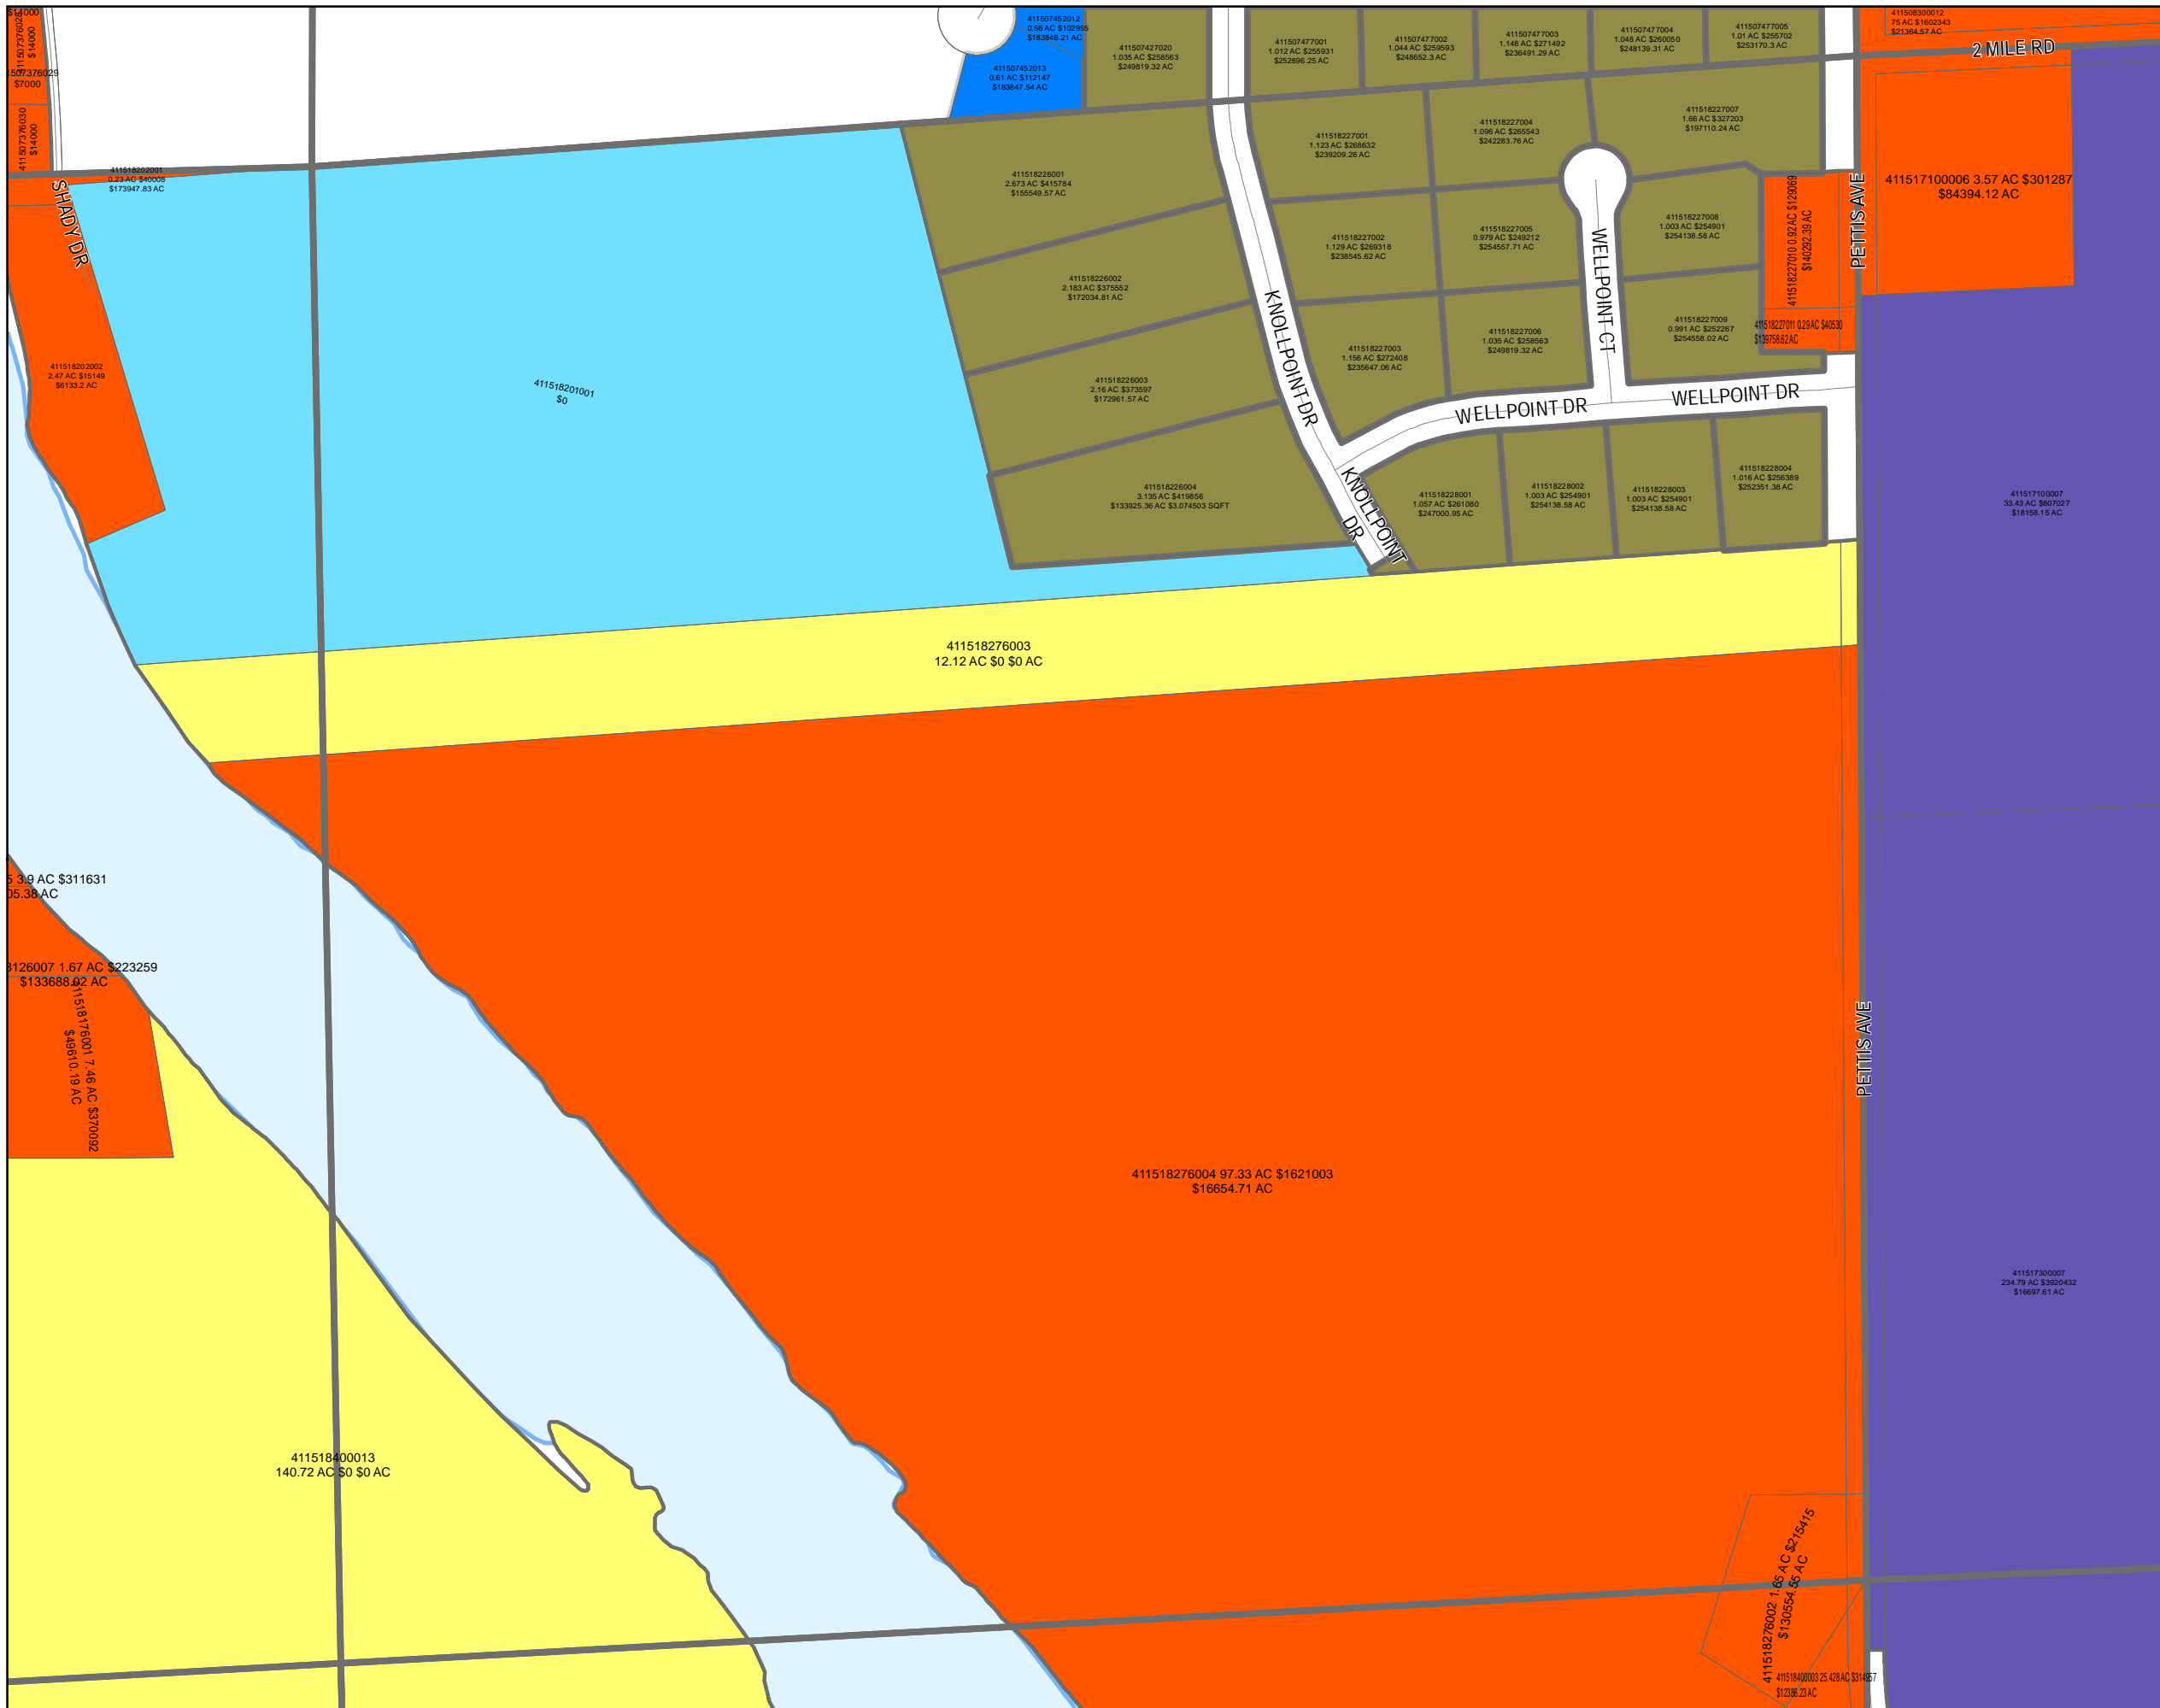

Ada Township 2025 Land Value Map

Township: T07N
Range: R10W
Section: 18
Qrt: NE

Legend

neighborhood	4075	4160	4210
N/A	4076	4170	4215
1000	4100	4180	4250
1001	4110	4186	4260
4051	4120	4187	4300
4060	4125	4188	4310
4062	4130	4189	4340
4064	4131	4195	4350
4070	4140	4200	4410
4072	4150	4204	9999
4074	4155	4205	

411518276002 1.65 AC $31,154.15
$13,065.48 AC
$12,089.23 AC