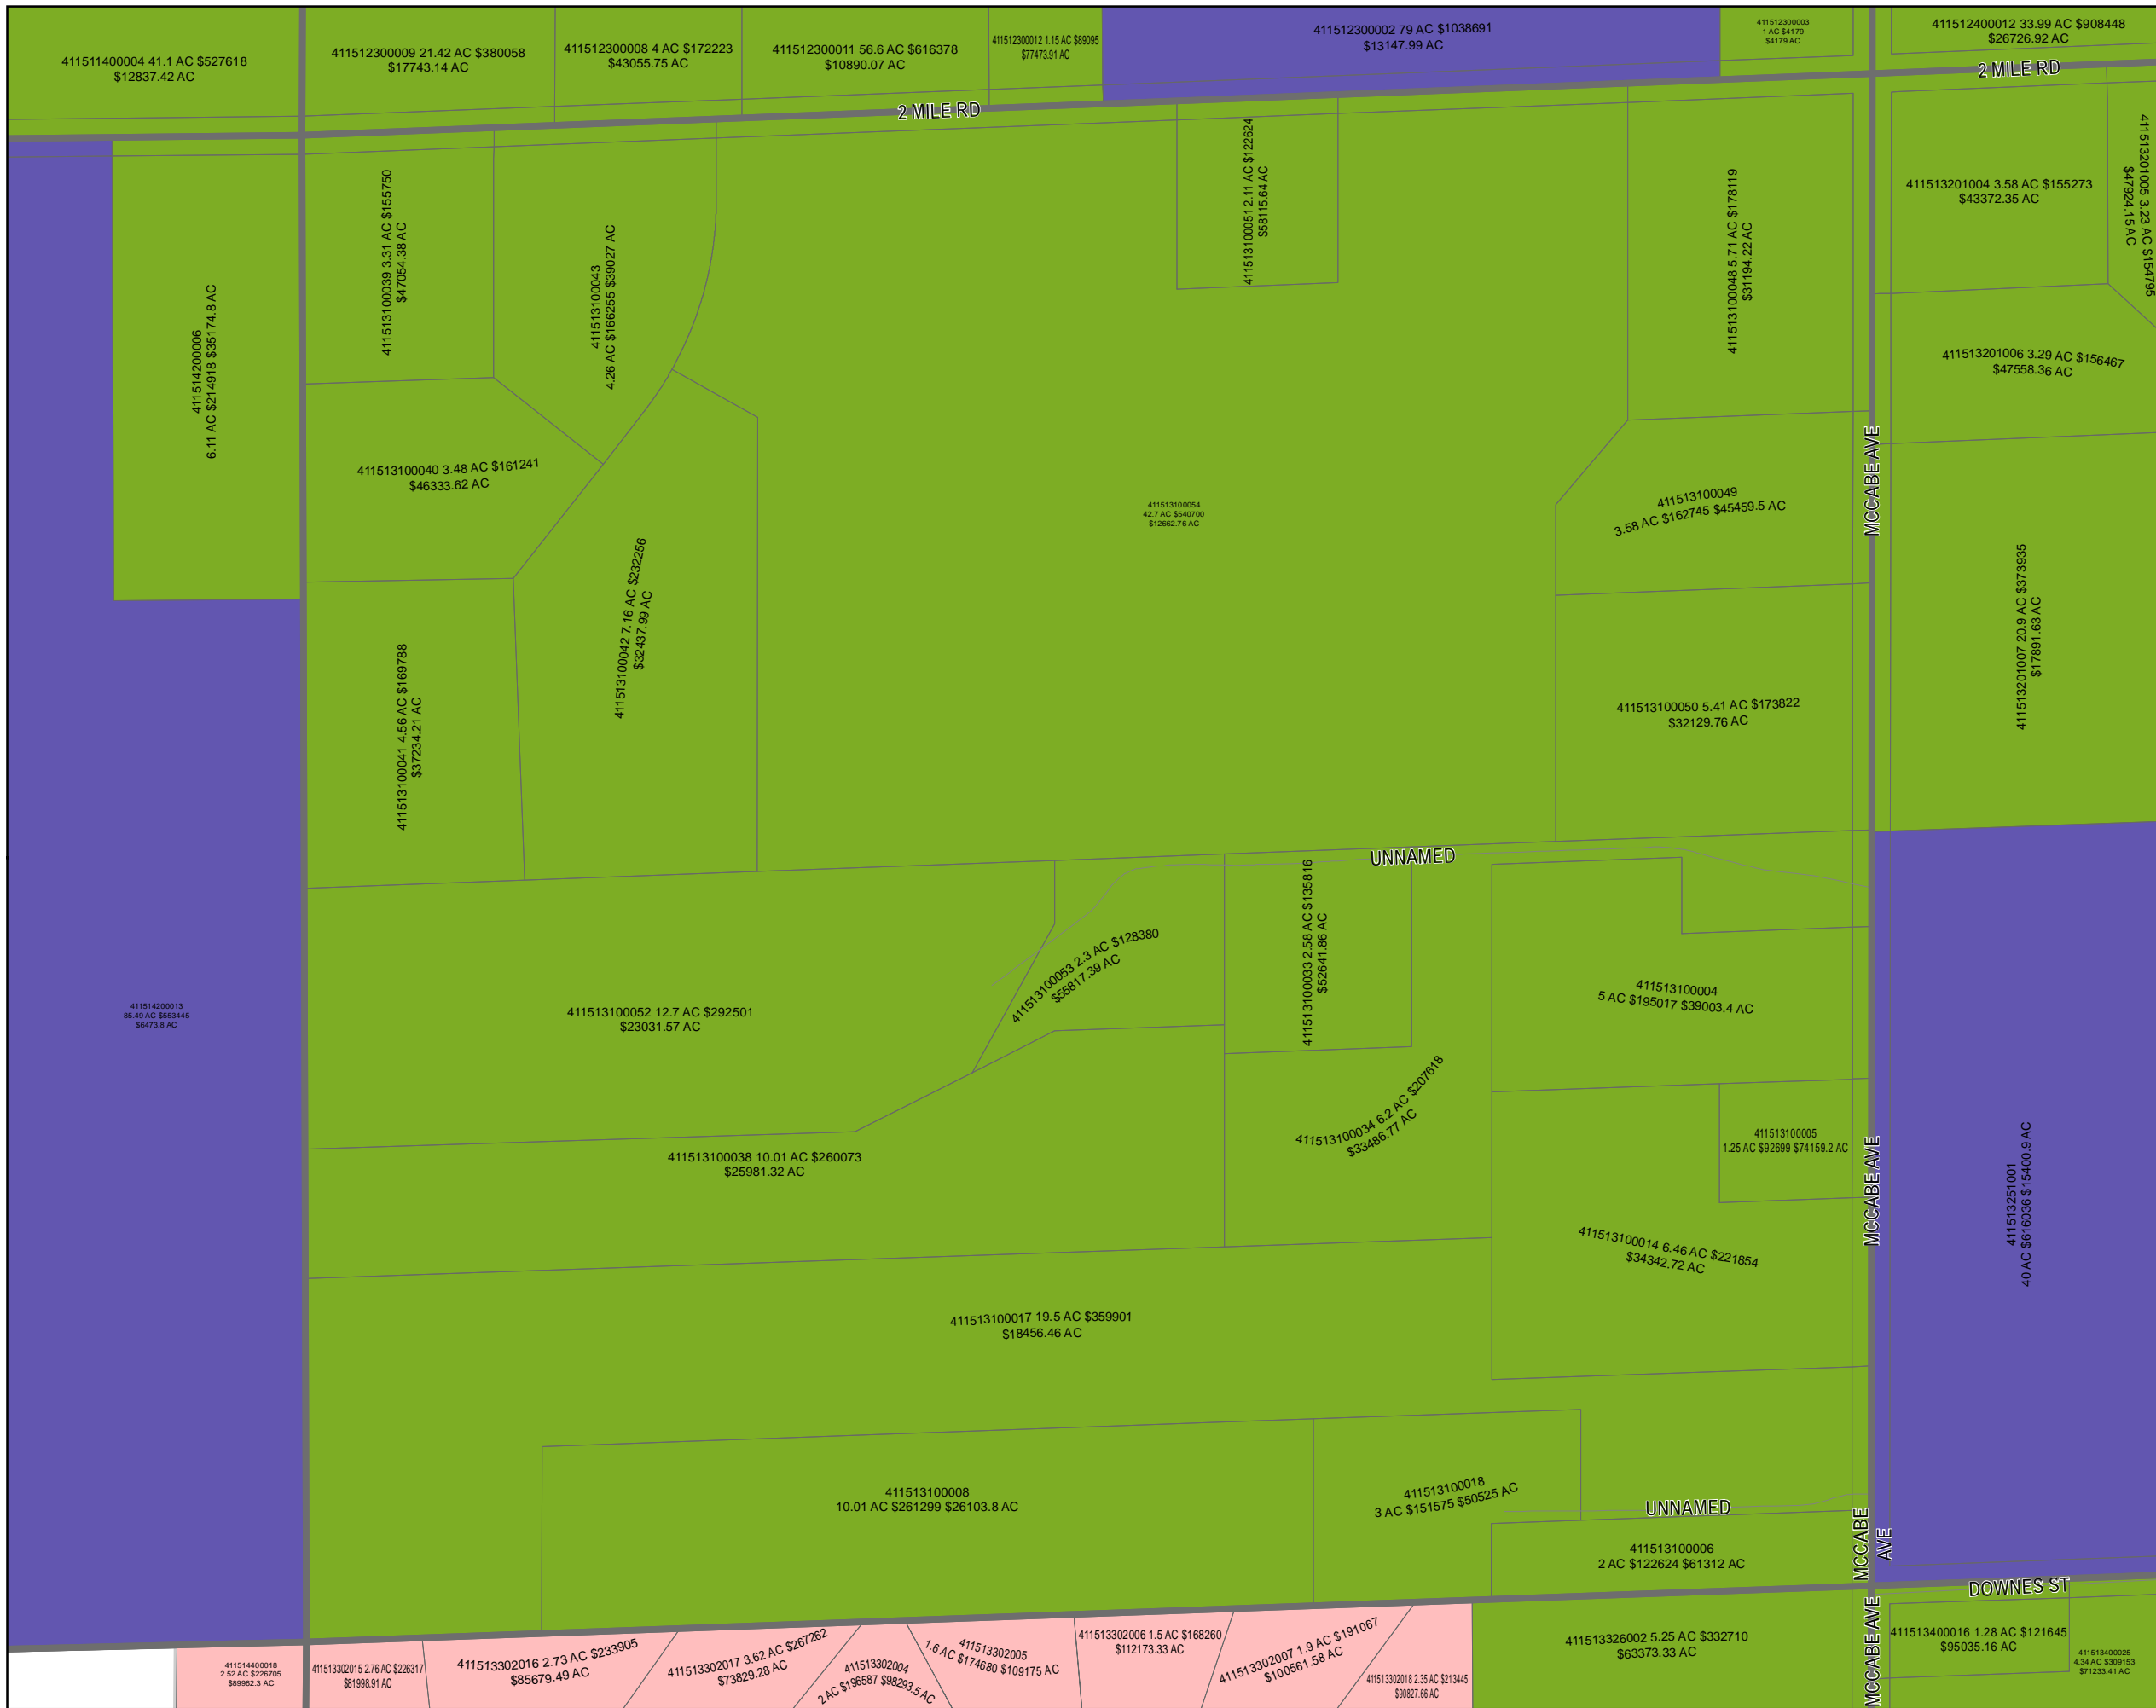

Ada Township 2025 Land Value Map

Township: T07N
Range: R10W
Section: 13
Qrt: NW

Legend

neighborhood	4075	4160	4210	
	N/A	4076	4170	4215
	1000	4100	4180	4250
	1001	4110	4186	4260
	4051	4120	4187	4300
	4060	4125	4188	4310
	4062	4130	4189	4340
	4064	4131	4195	4350
	4070	4140	4200	4410
	4072	4150	4204	9999
	4074	4155	4205