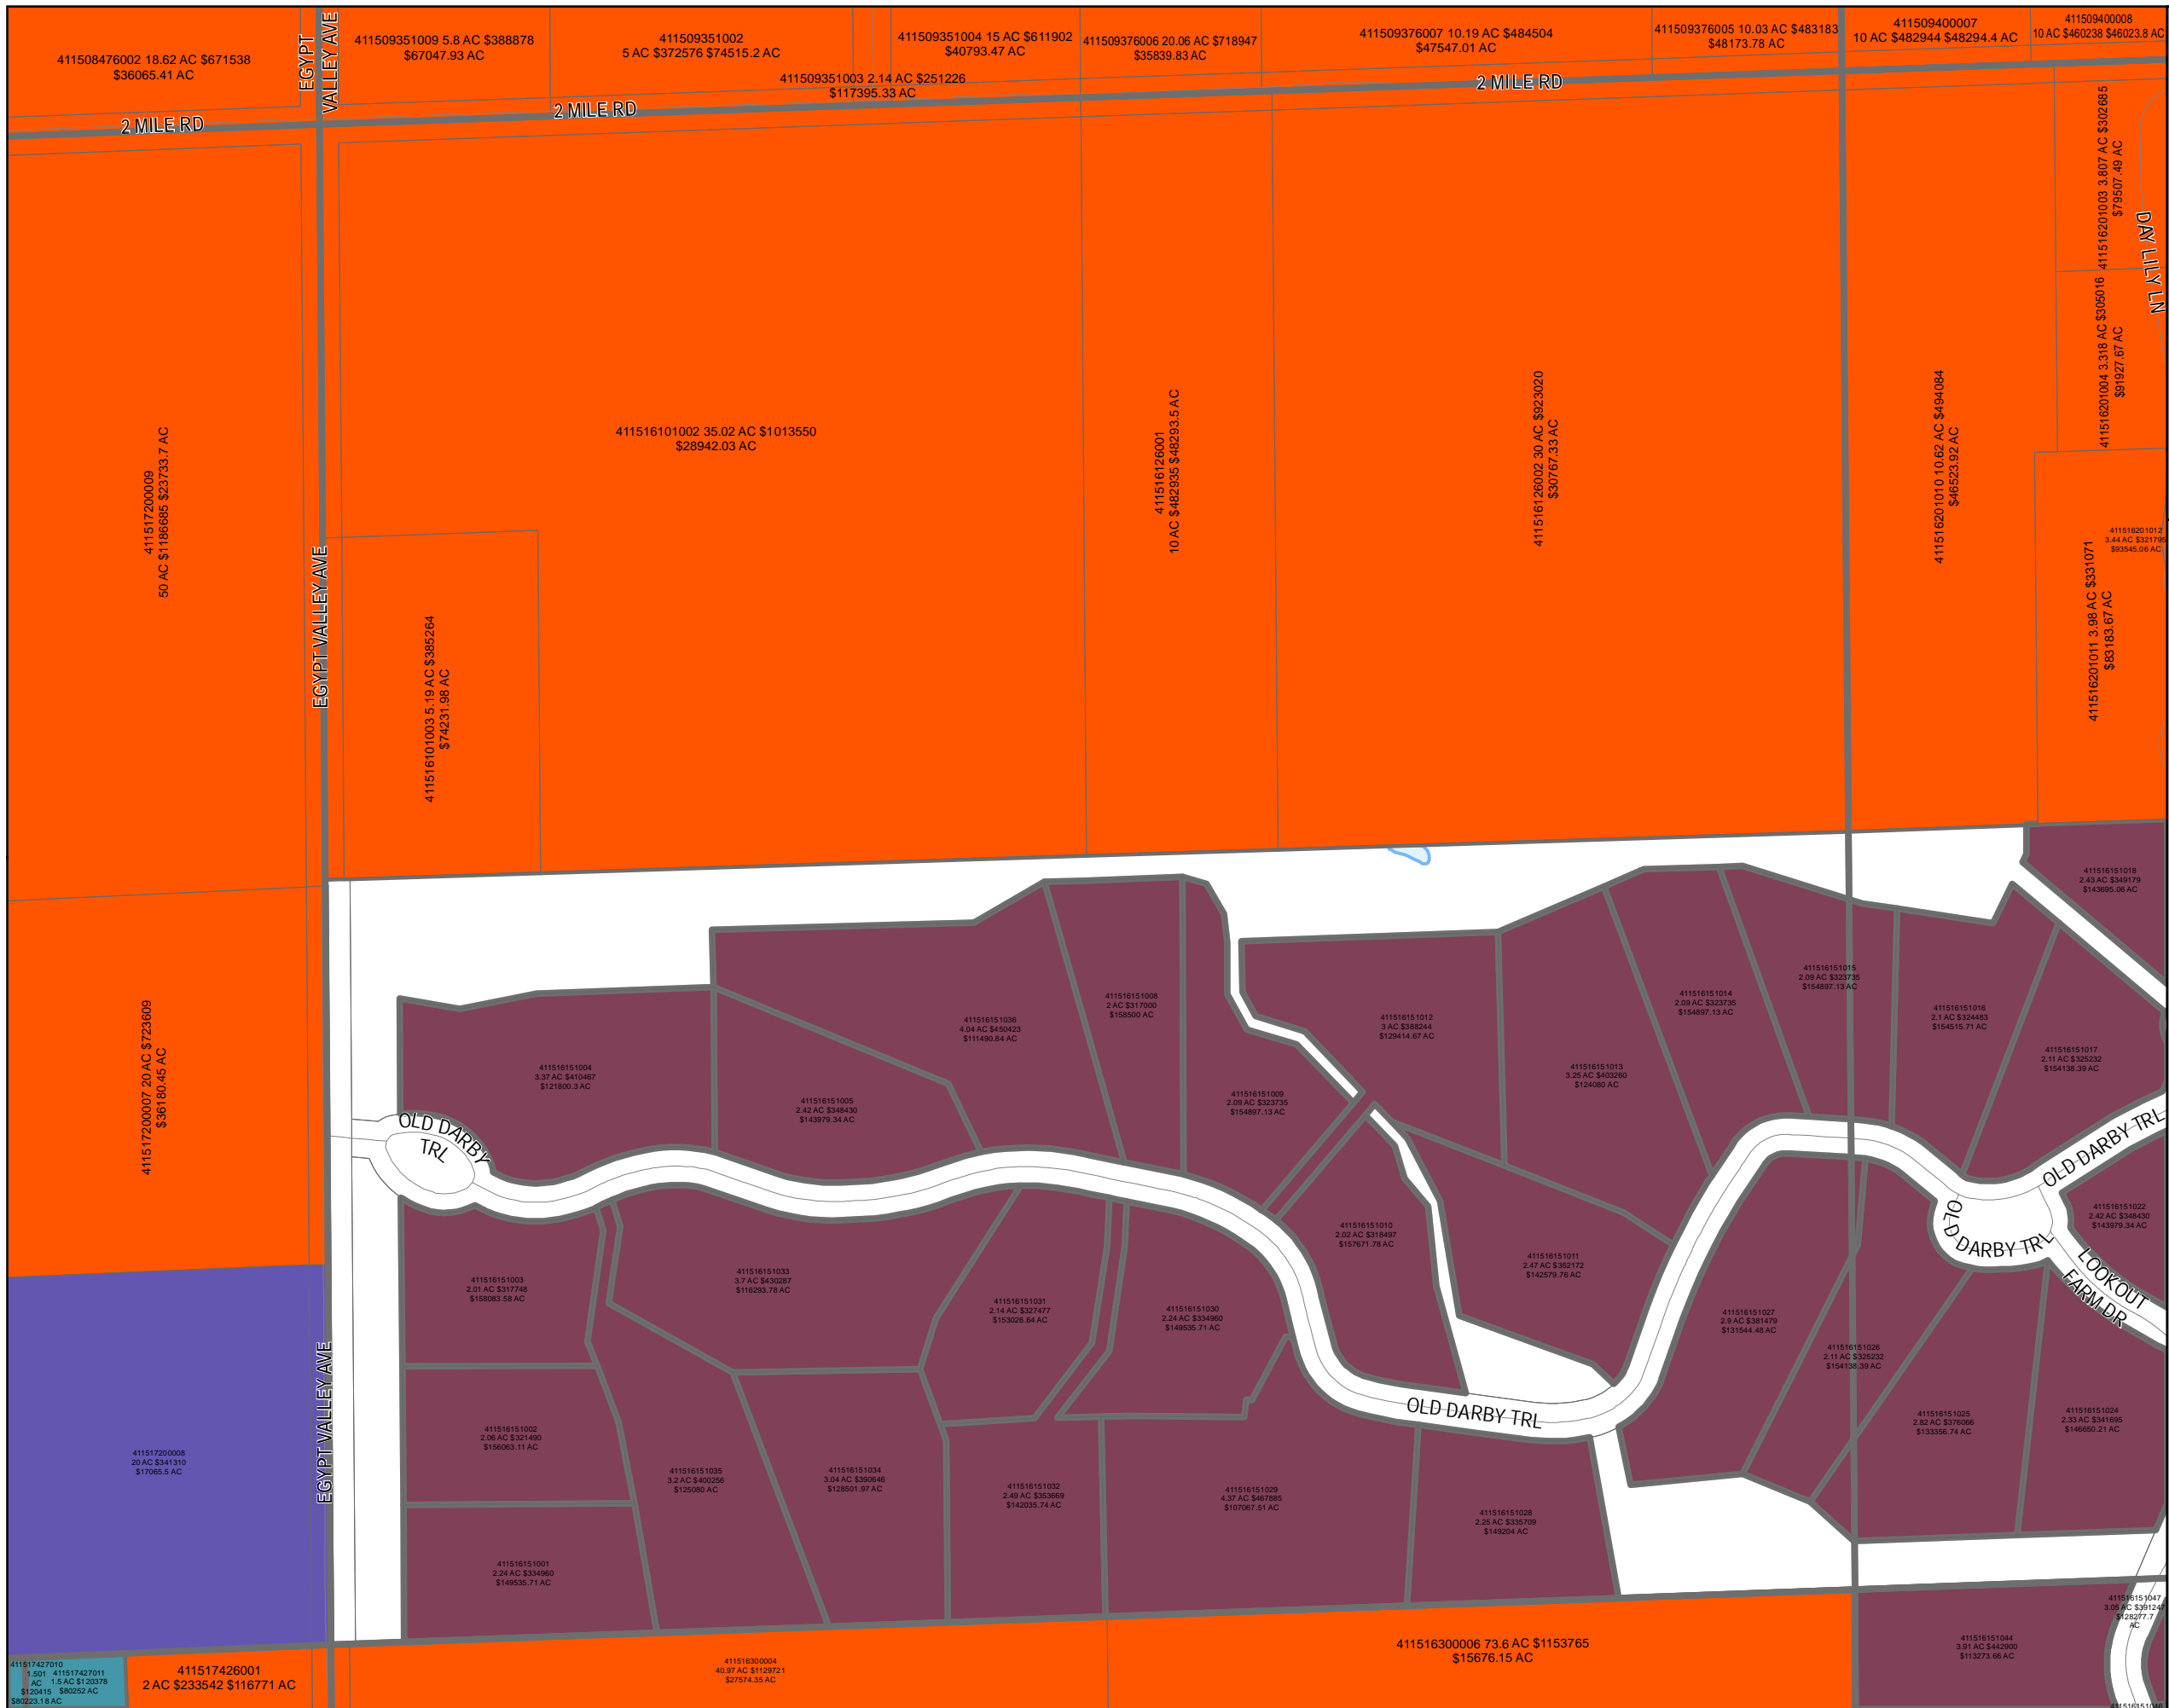

Ada Township 2025 Land Value Map

Township: T07N
Range: R10W
Section: 16
Qrt: NW

Legend

neighborhood	4075	4160	4210
	N/A		
	1000		4170
	1001		4180
	4051		4186
	4060		4120
	4062		4187
	4064		4188
	4070		4189
	4072		4195
	4074		4200
			4204
			4155
			4205
			4215
			4250
			4260
			4300
			4310
			4340
			4350
			4410
			9999