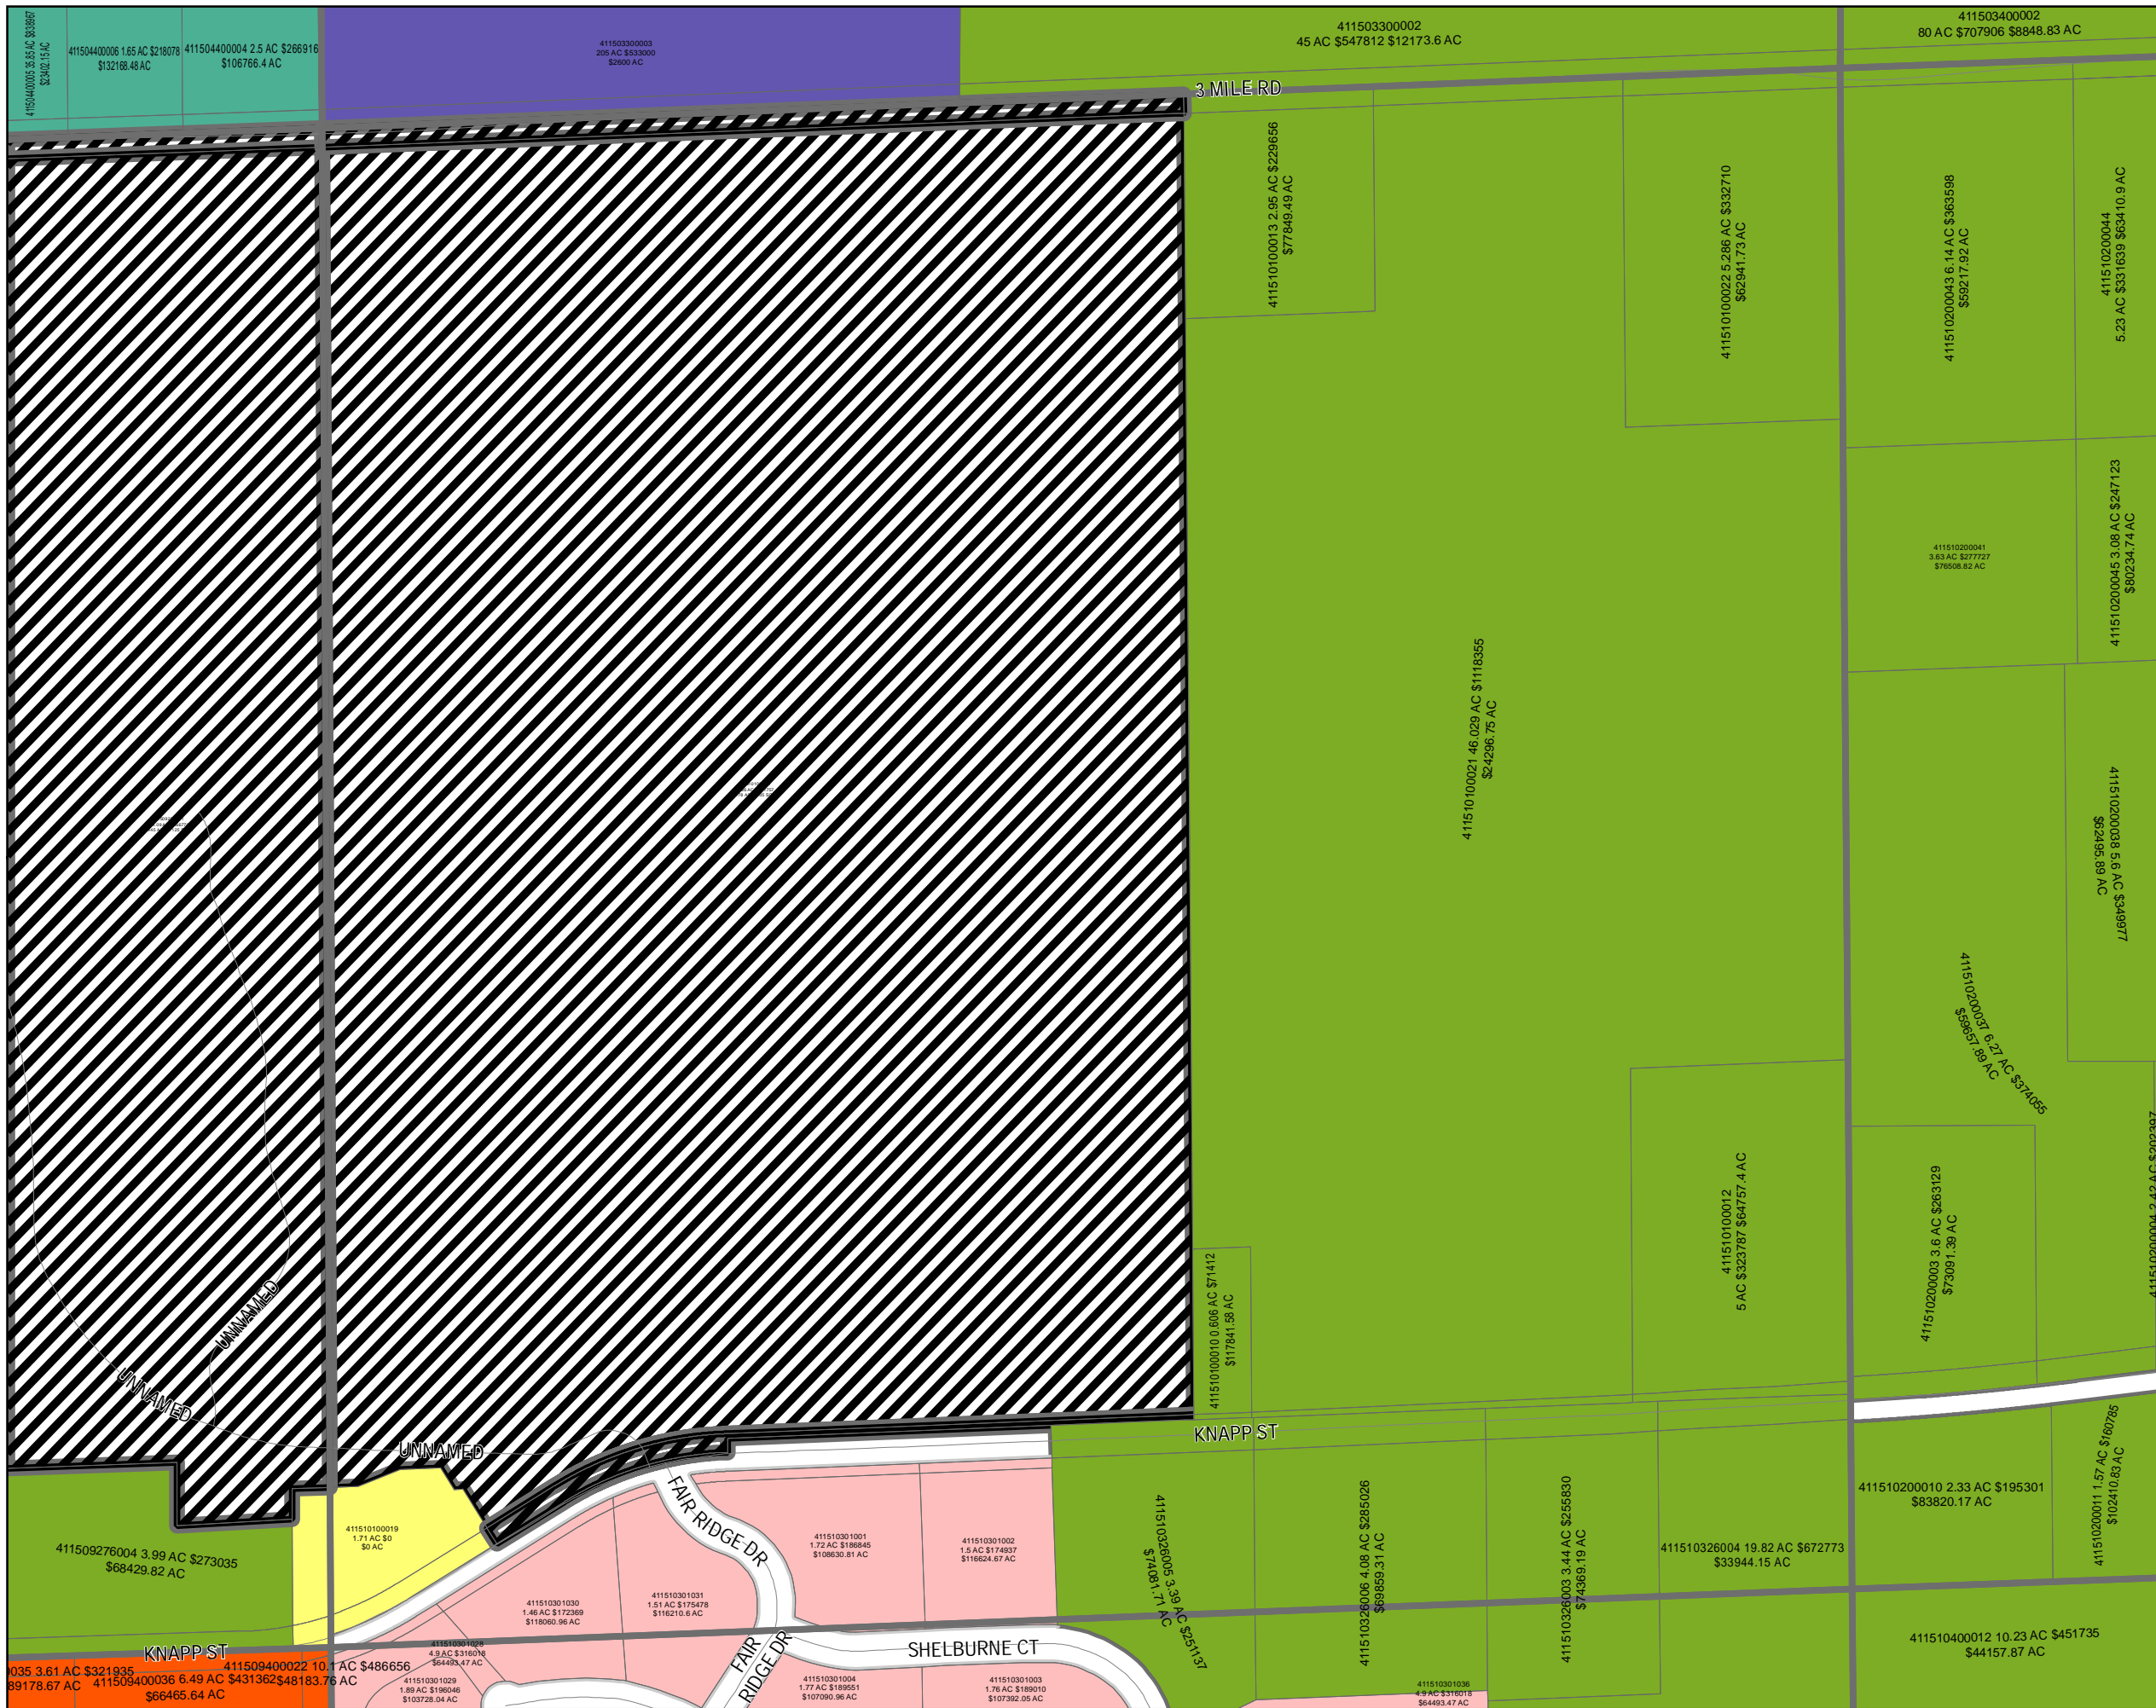

Ada Township 2025 Land Value Map

Township: T07N
Range: R10W
Section: 10
Qrt: NW

Legend

neighborhood	4075	4160	4210
hatched	4076	4170	4215
1000	4100	4180	4250
1001	4110	4186	4260
4051	4120	4187	4300
4060	4125	4188	4310
4062	4130	4189	4340
4064	4131	4195	4350
4070	4140	4200	4410
4072	4150	4204	9999
4074	4155	4205