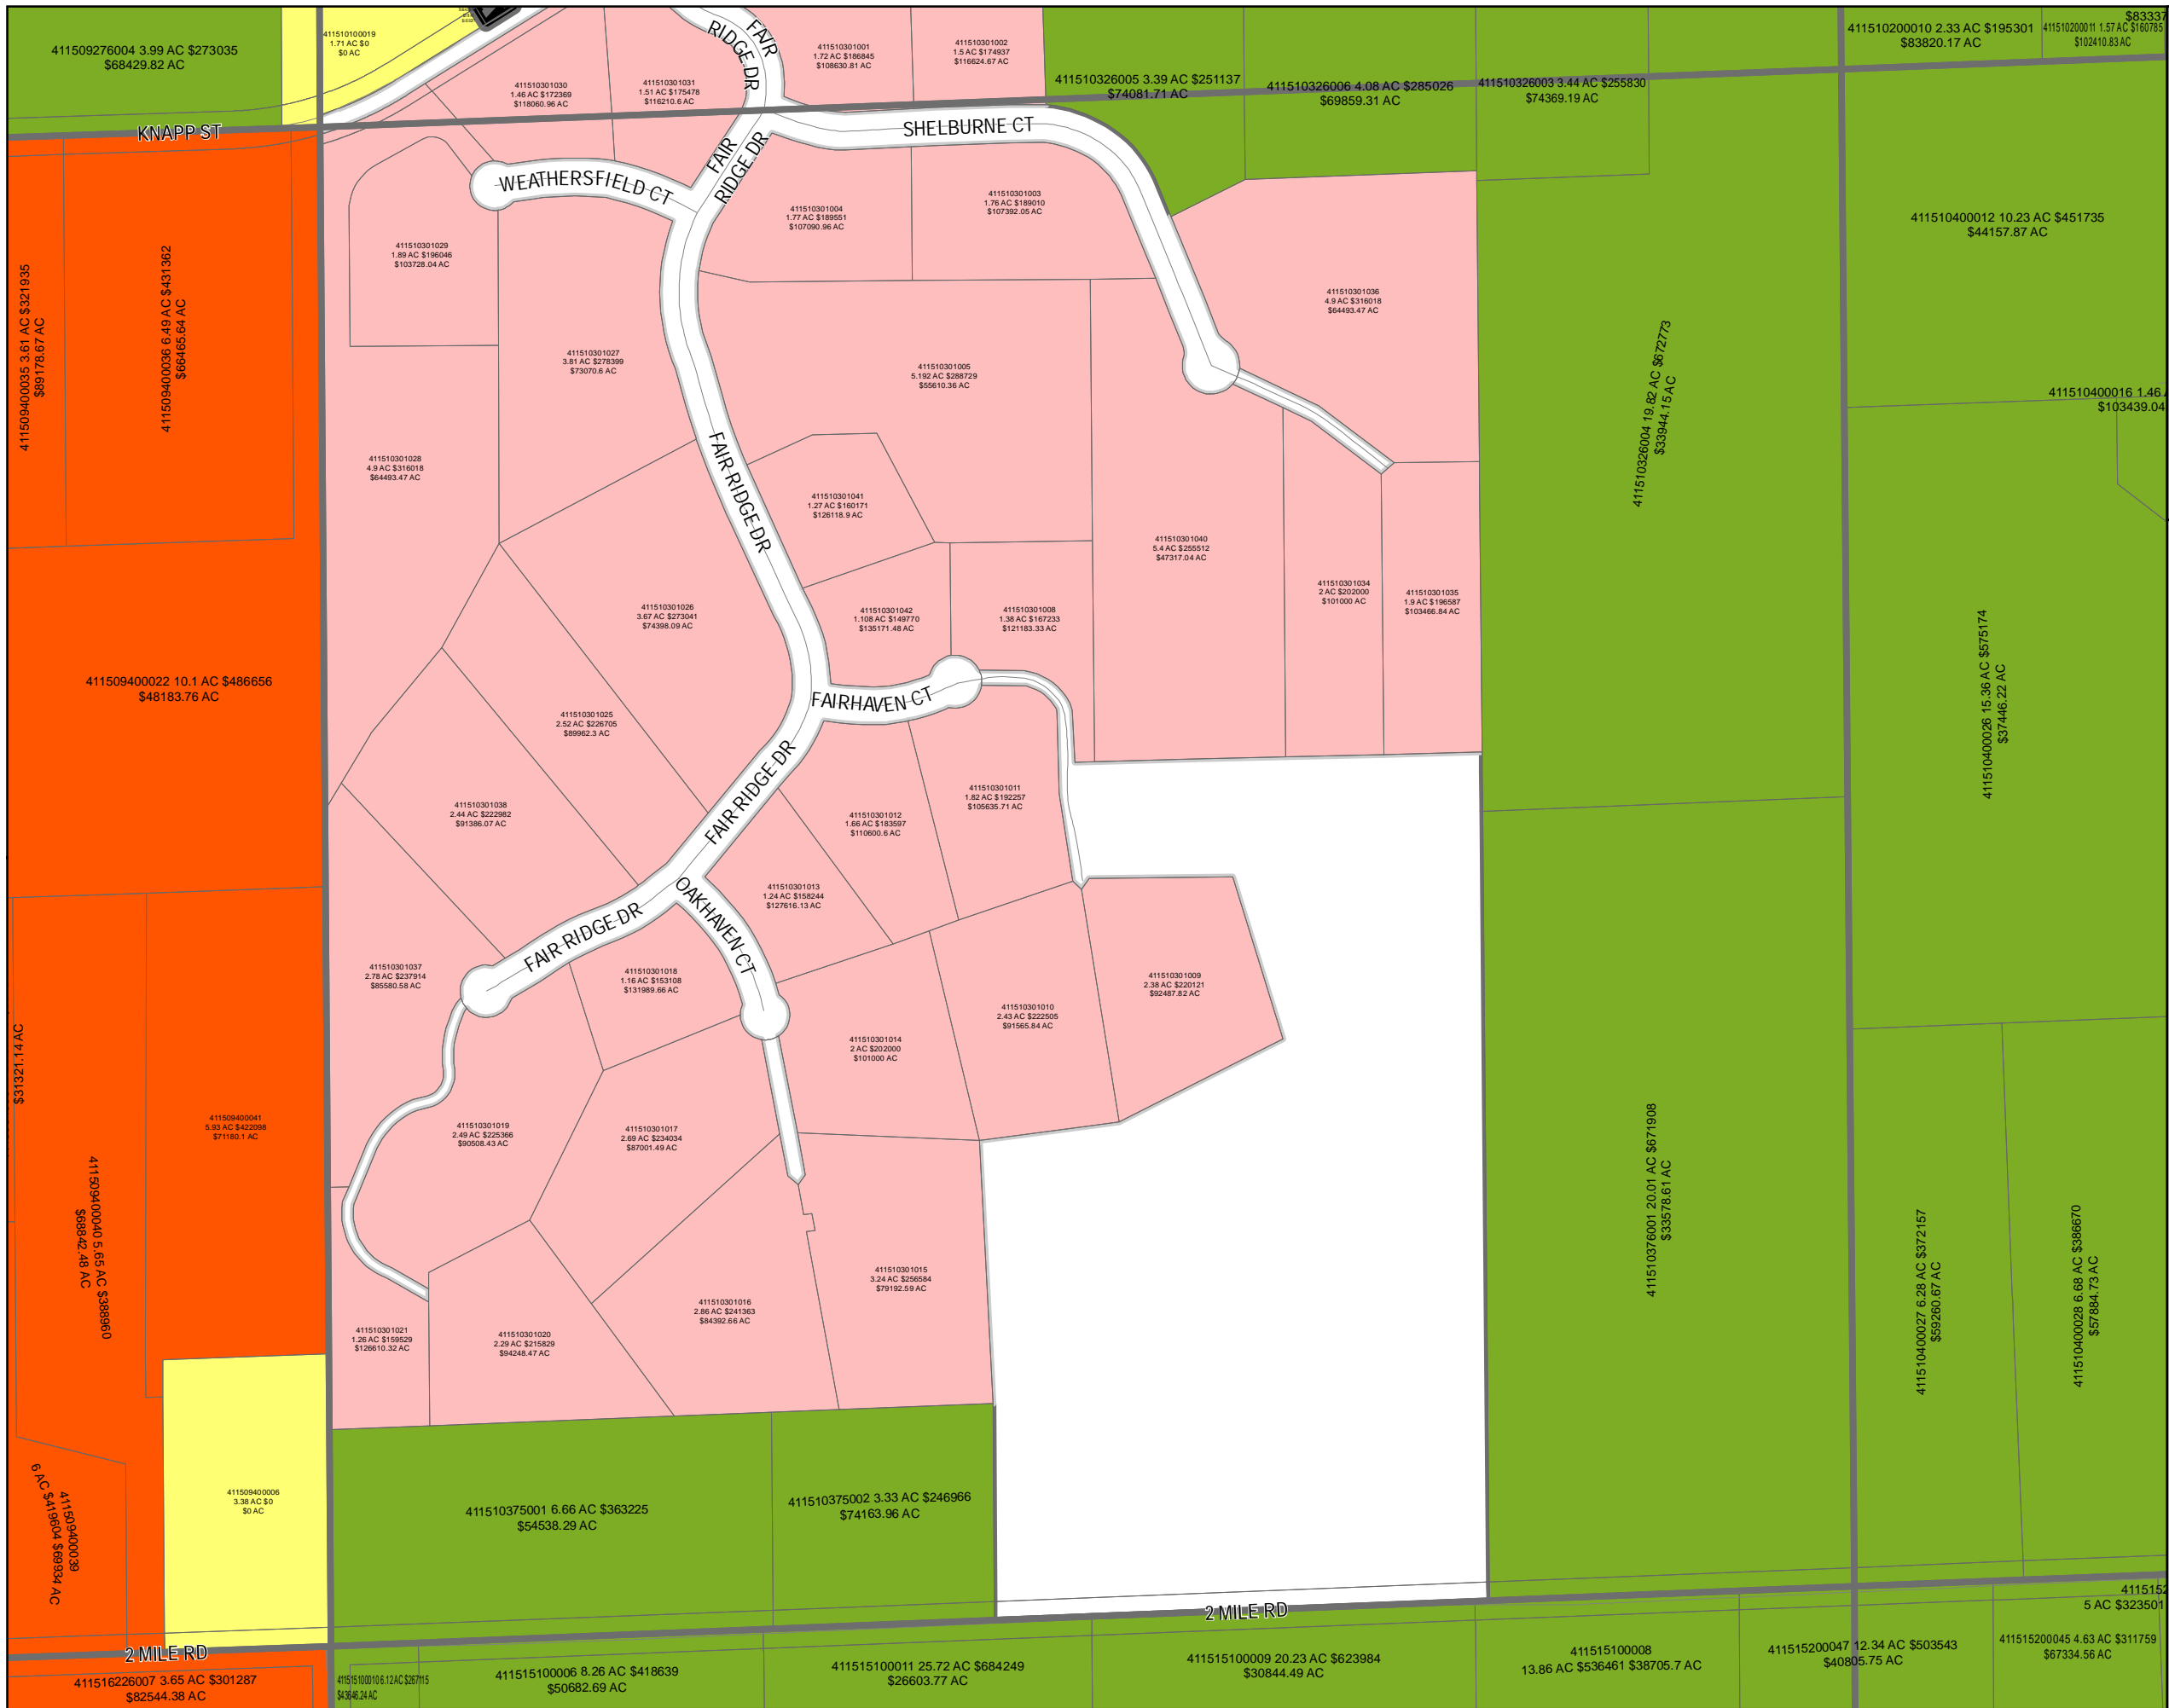

Ada Township 2025 Land Value Map

Township: T07N
Range: R10W
Section: 10
Qrt: SW

Legend

neighborhood	4075	4160	4210
N/A	4076	4170	4215
1000	4100	4180	4250
1001	4110	4186	4260
4051	4120	4187	4300
4060	4125	4188	4310
4062	4130	4189	4340
4064	4131	4195	4350
4070	4140	4200	4410
4072	4150	4204	9999
4074	4155	4205