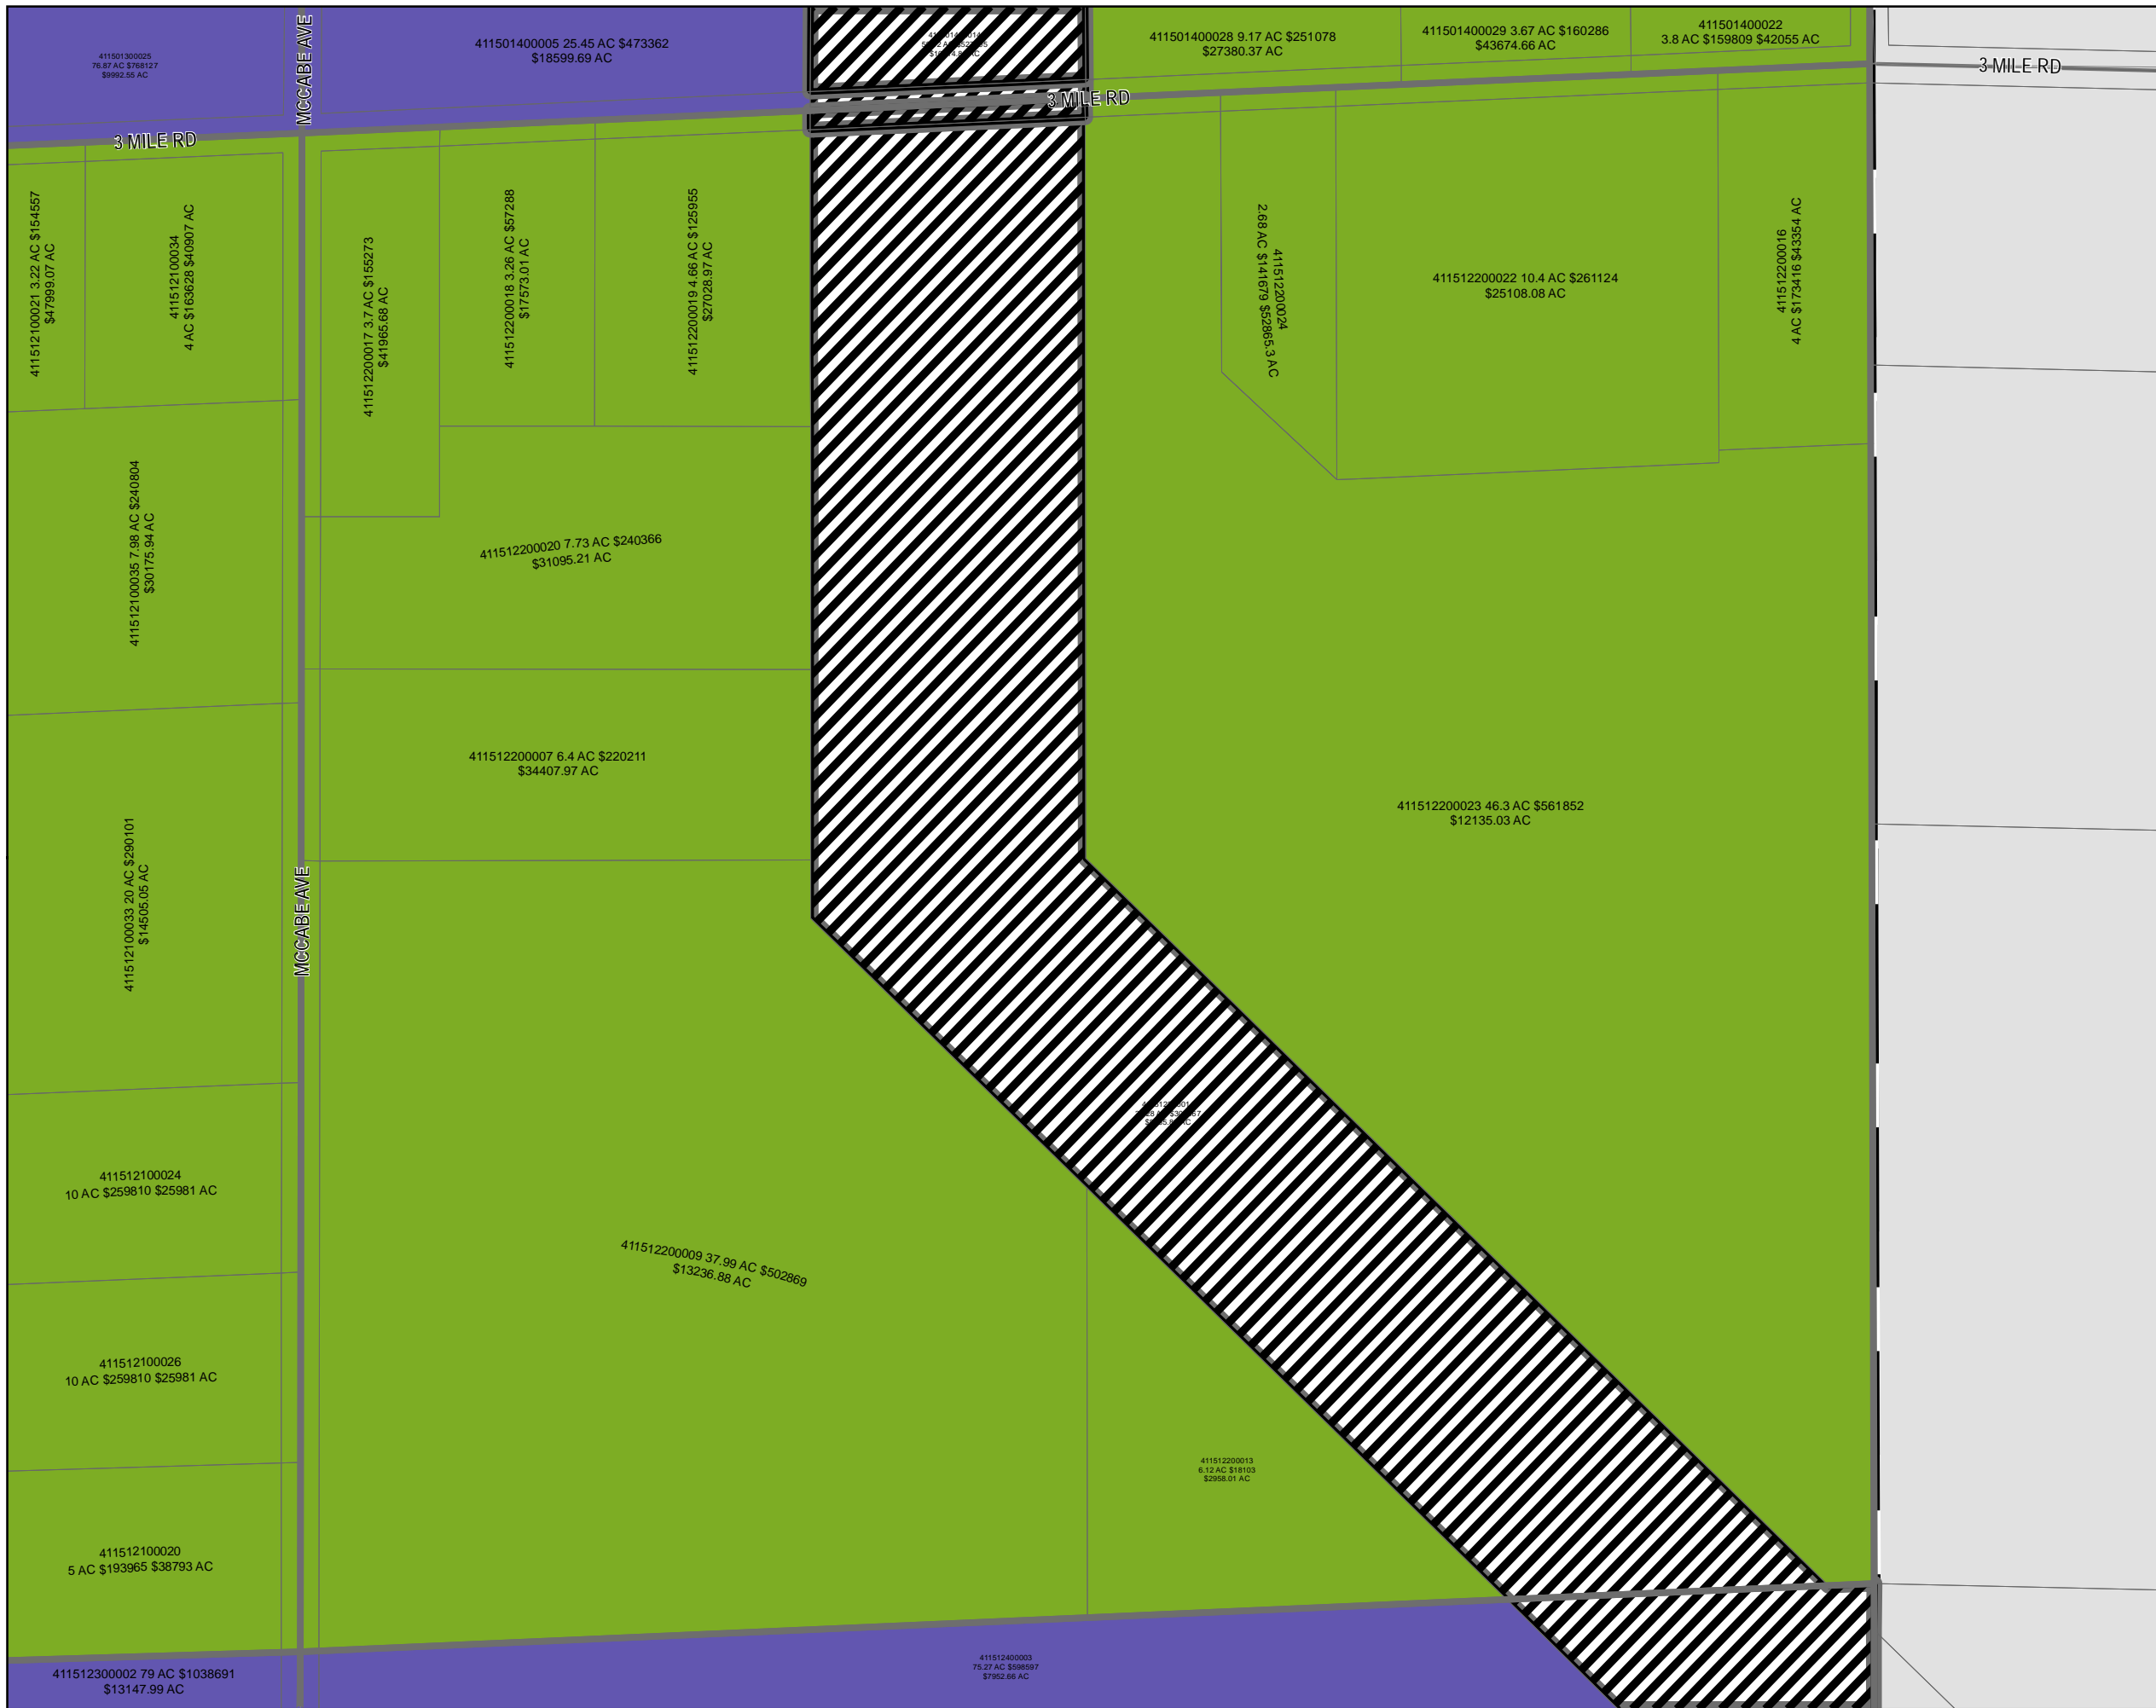

Ada Township 2025 Land Value Map

Township: T07N
Range: R10W
Section: 12
Qrt: NE

Legend

neighborhood	4075	4160	4210