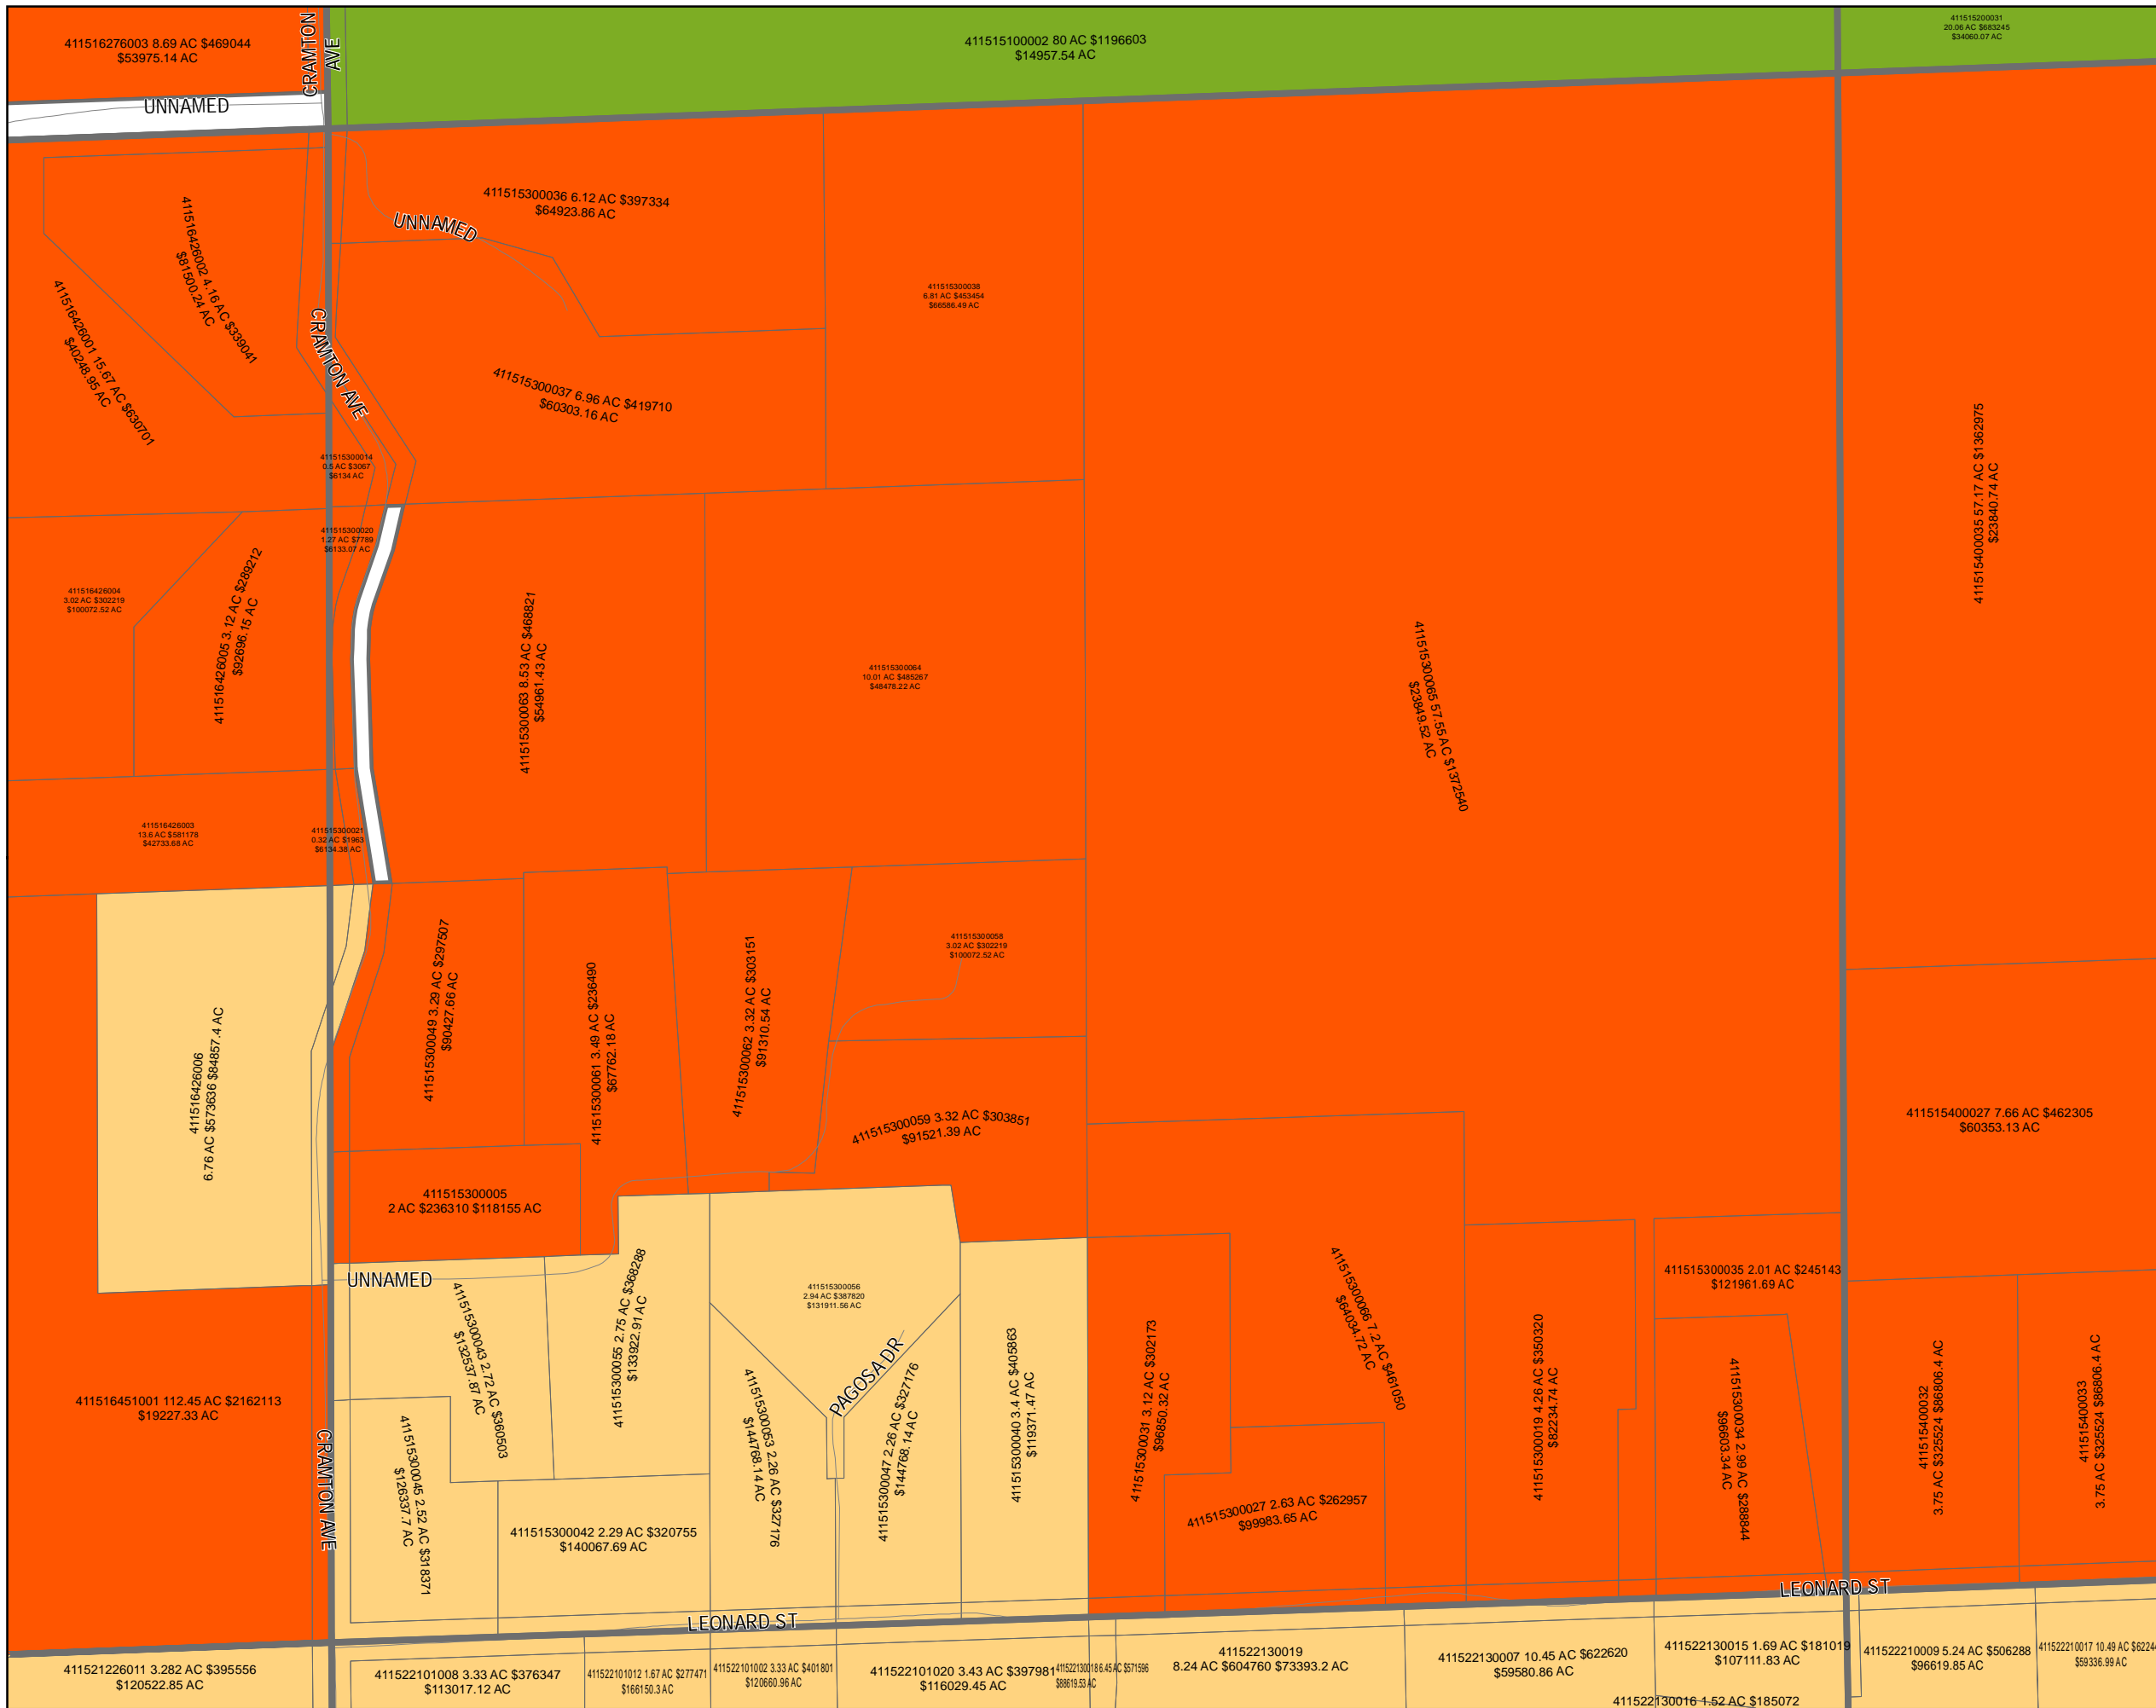

Ada Township 2025 Land Value Map

Township: T07N
Range: R10W
Section: 15
Qrt: SW

Legend

neighborhood	4075	4160	4210
1000	4076	4170	4215
1001	4100	4180	4250
4051	4110	4186	4260
4060	4120	4187	4300
4062	4125	4188	4310
4064	4130	4189	4340
4070	4131	4195	4350
4072	4140	4200	4410
4074	4150	4204	9999
	4155	4205