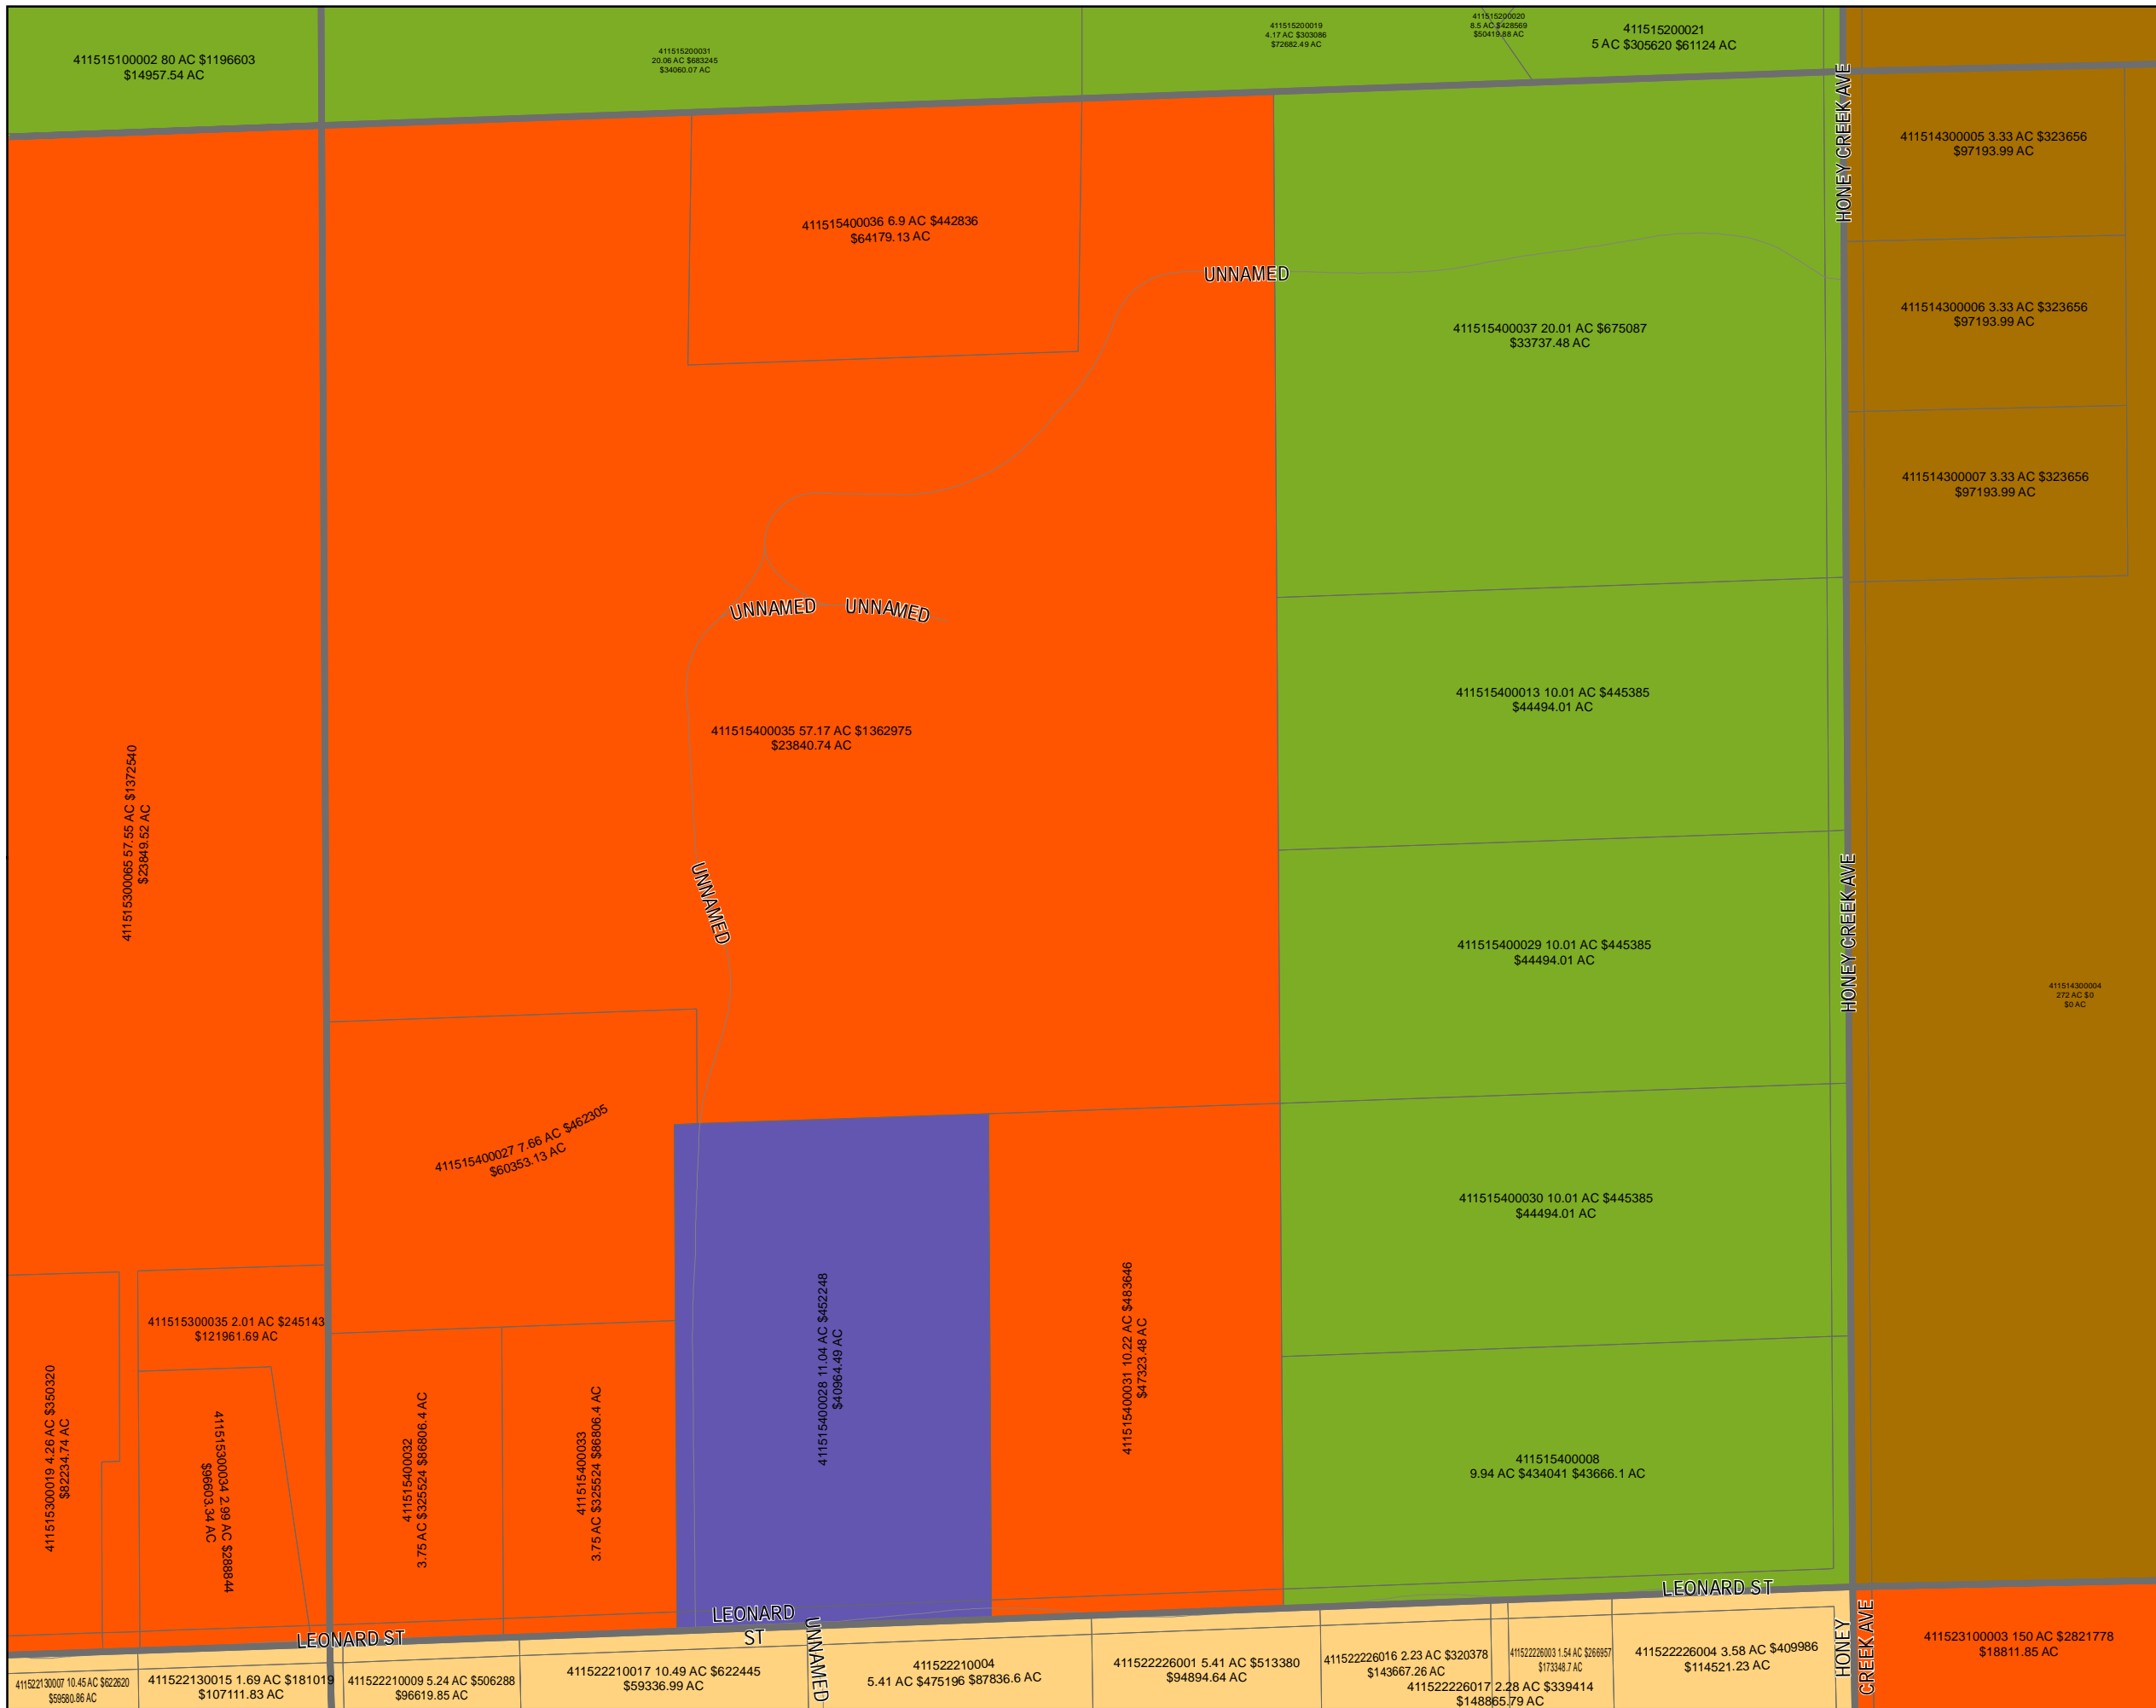

Ada Township 2025 Land Value Map

Township: T07N
Range: R10W
Section: 15
Qrt: SE

Legend

neighborhood	4075	4160	4210
hatched	4076	4170	4215
1000	4100	4180	4250
1001	4110	4186	4260
4051	4120	4187	4300
4060	4125	4188	4310
4062	4130	4189	4340
4064	4131	4195	4350
4070	4140	4200	4410
4072	4150	4204	9999
4074	4155	4205