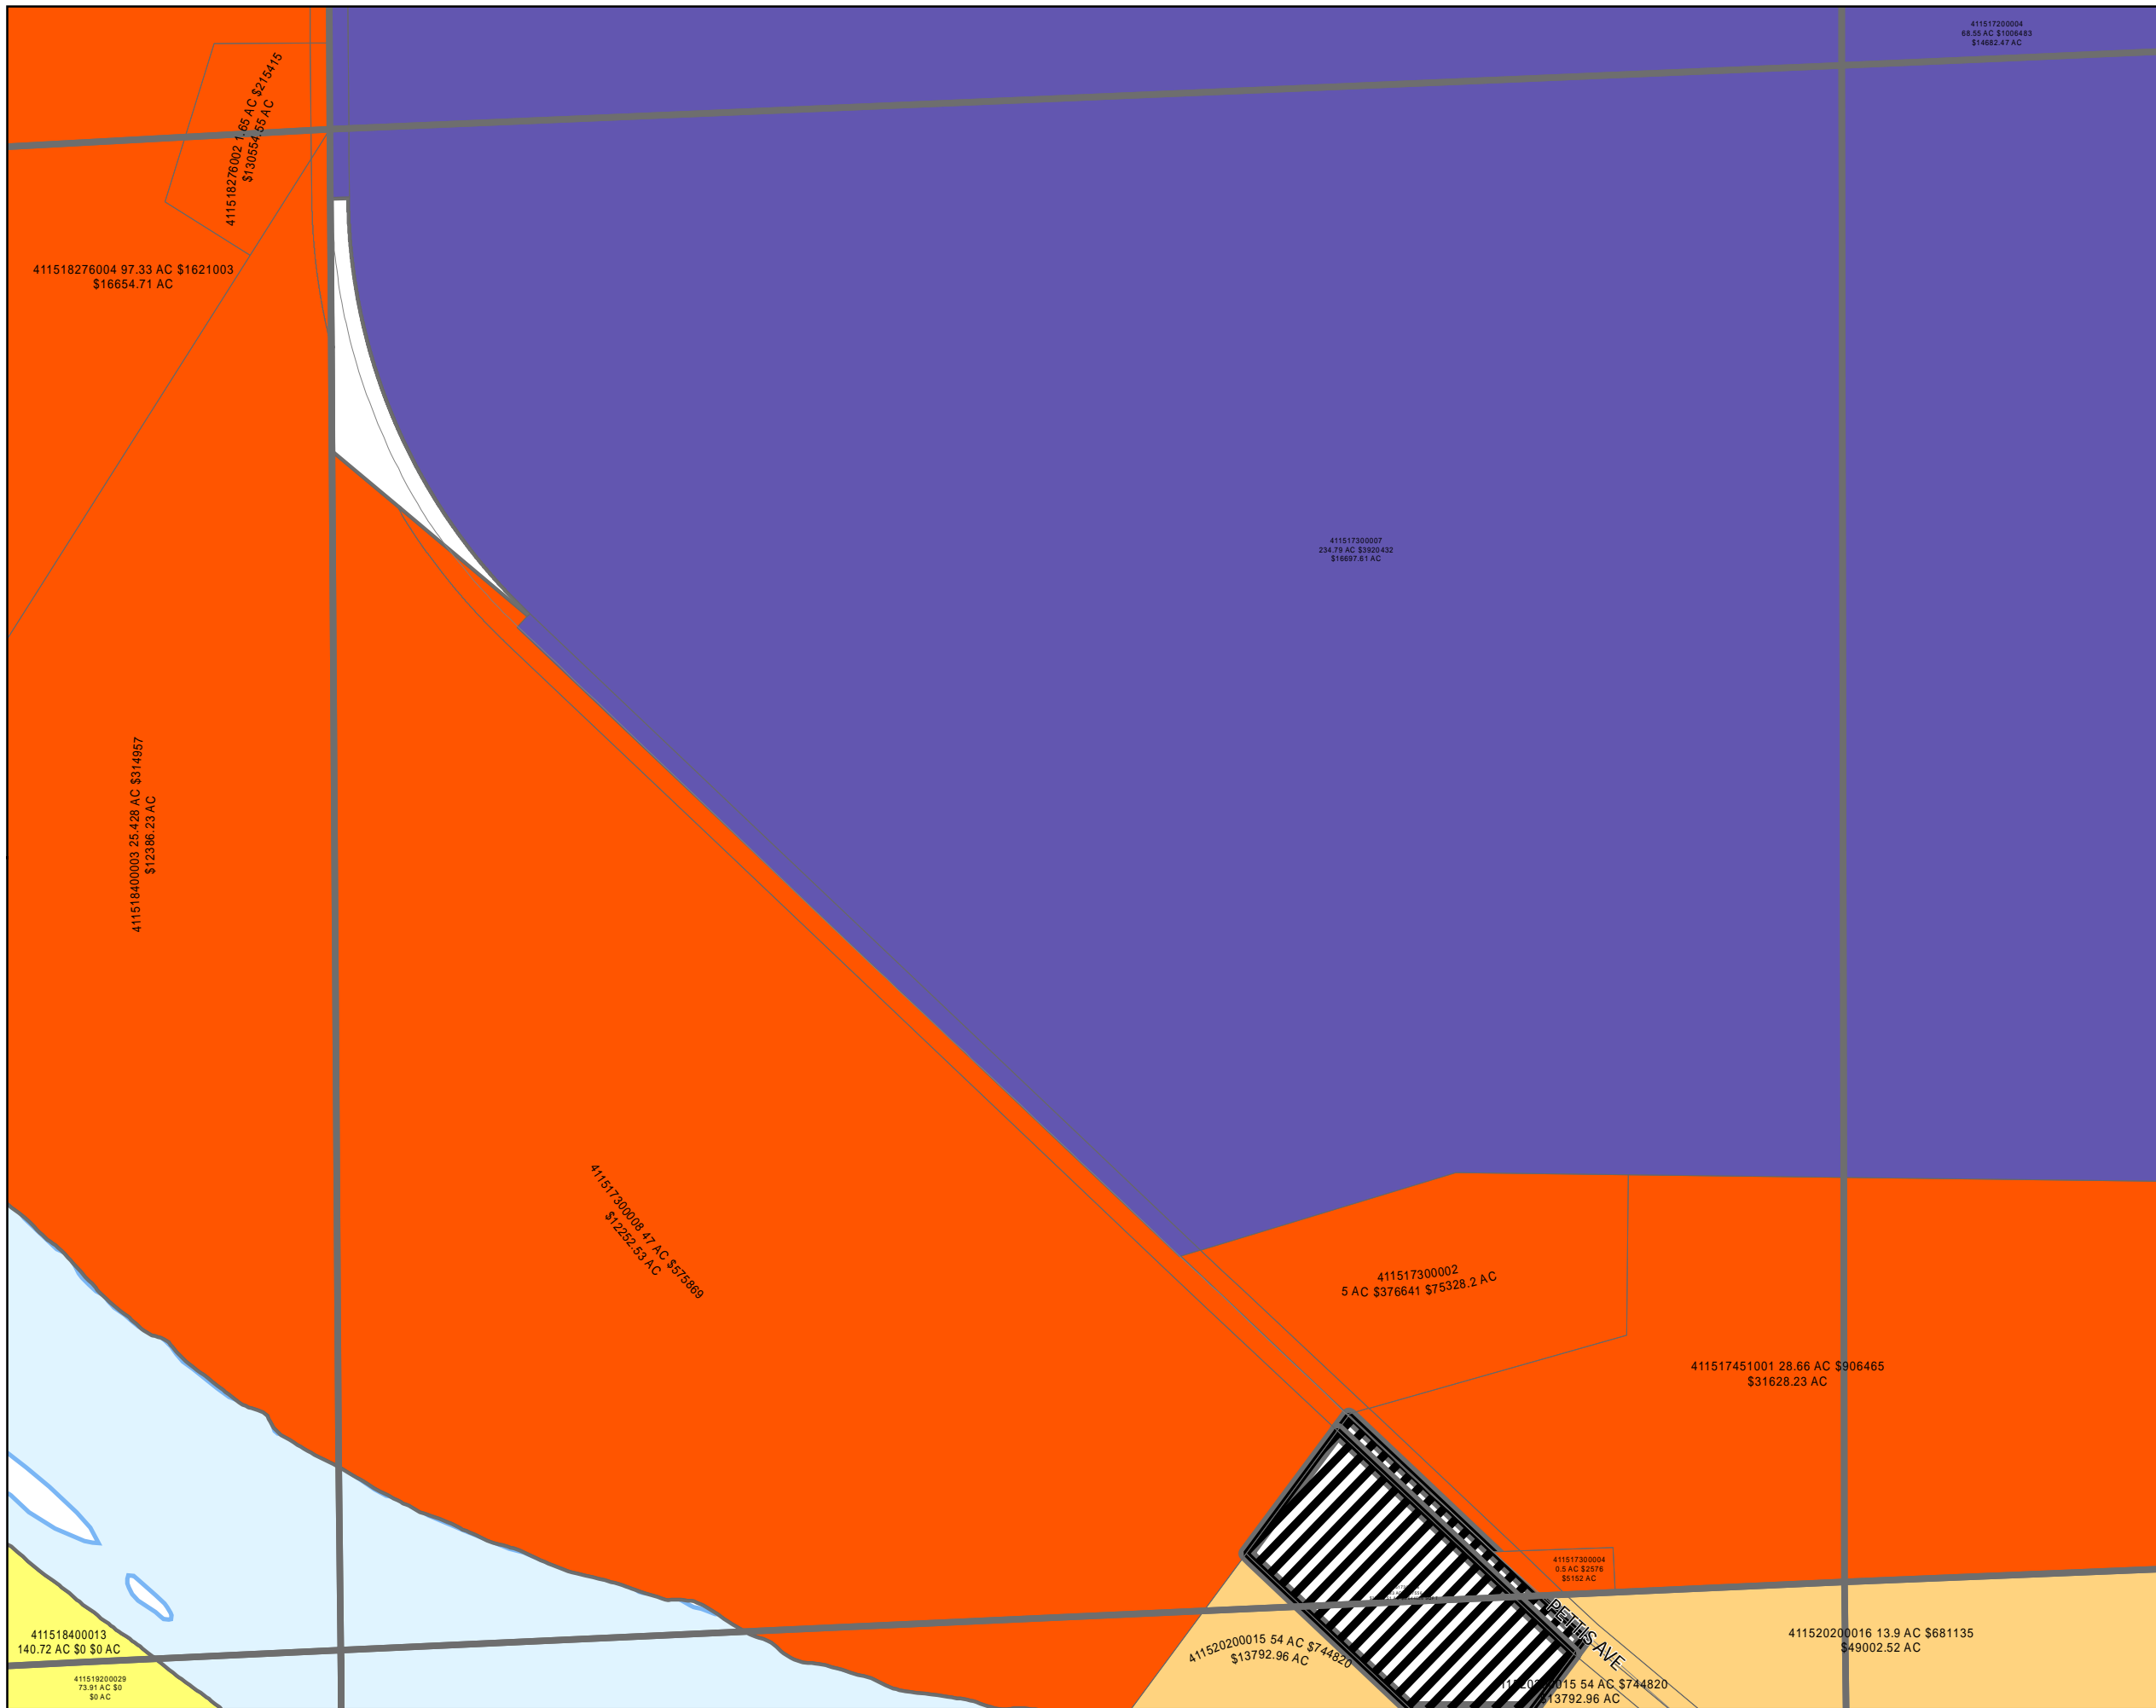

Ada Township 2025 Land Value Map

Township: T07N
Range: R10W
Section: 17
Qrt: SW

Legend

neighborhood	4075	4160	4210	
	N/A	4076	4170	4215
	1000	4100	4180	4250
	1001	4110	4186	4260
	4051	4120	4187	4300
	4060	4125	4188	4310
	4062	4130	4189	4340
	4064	4131	4195	4350
	4070	4140	4200	4410
	4072	4150	4204	9999
	4074	4155	4205