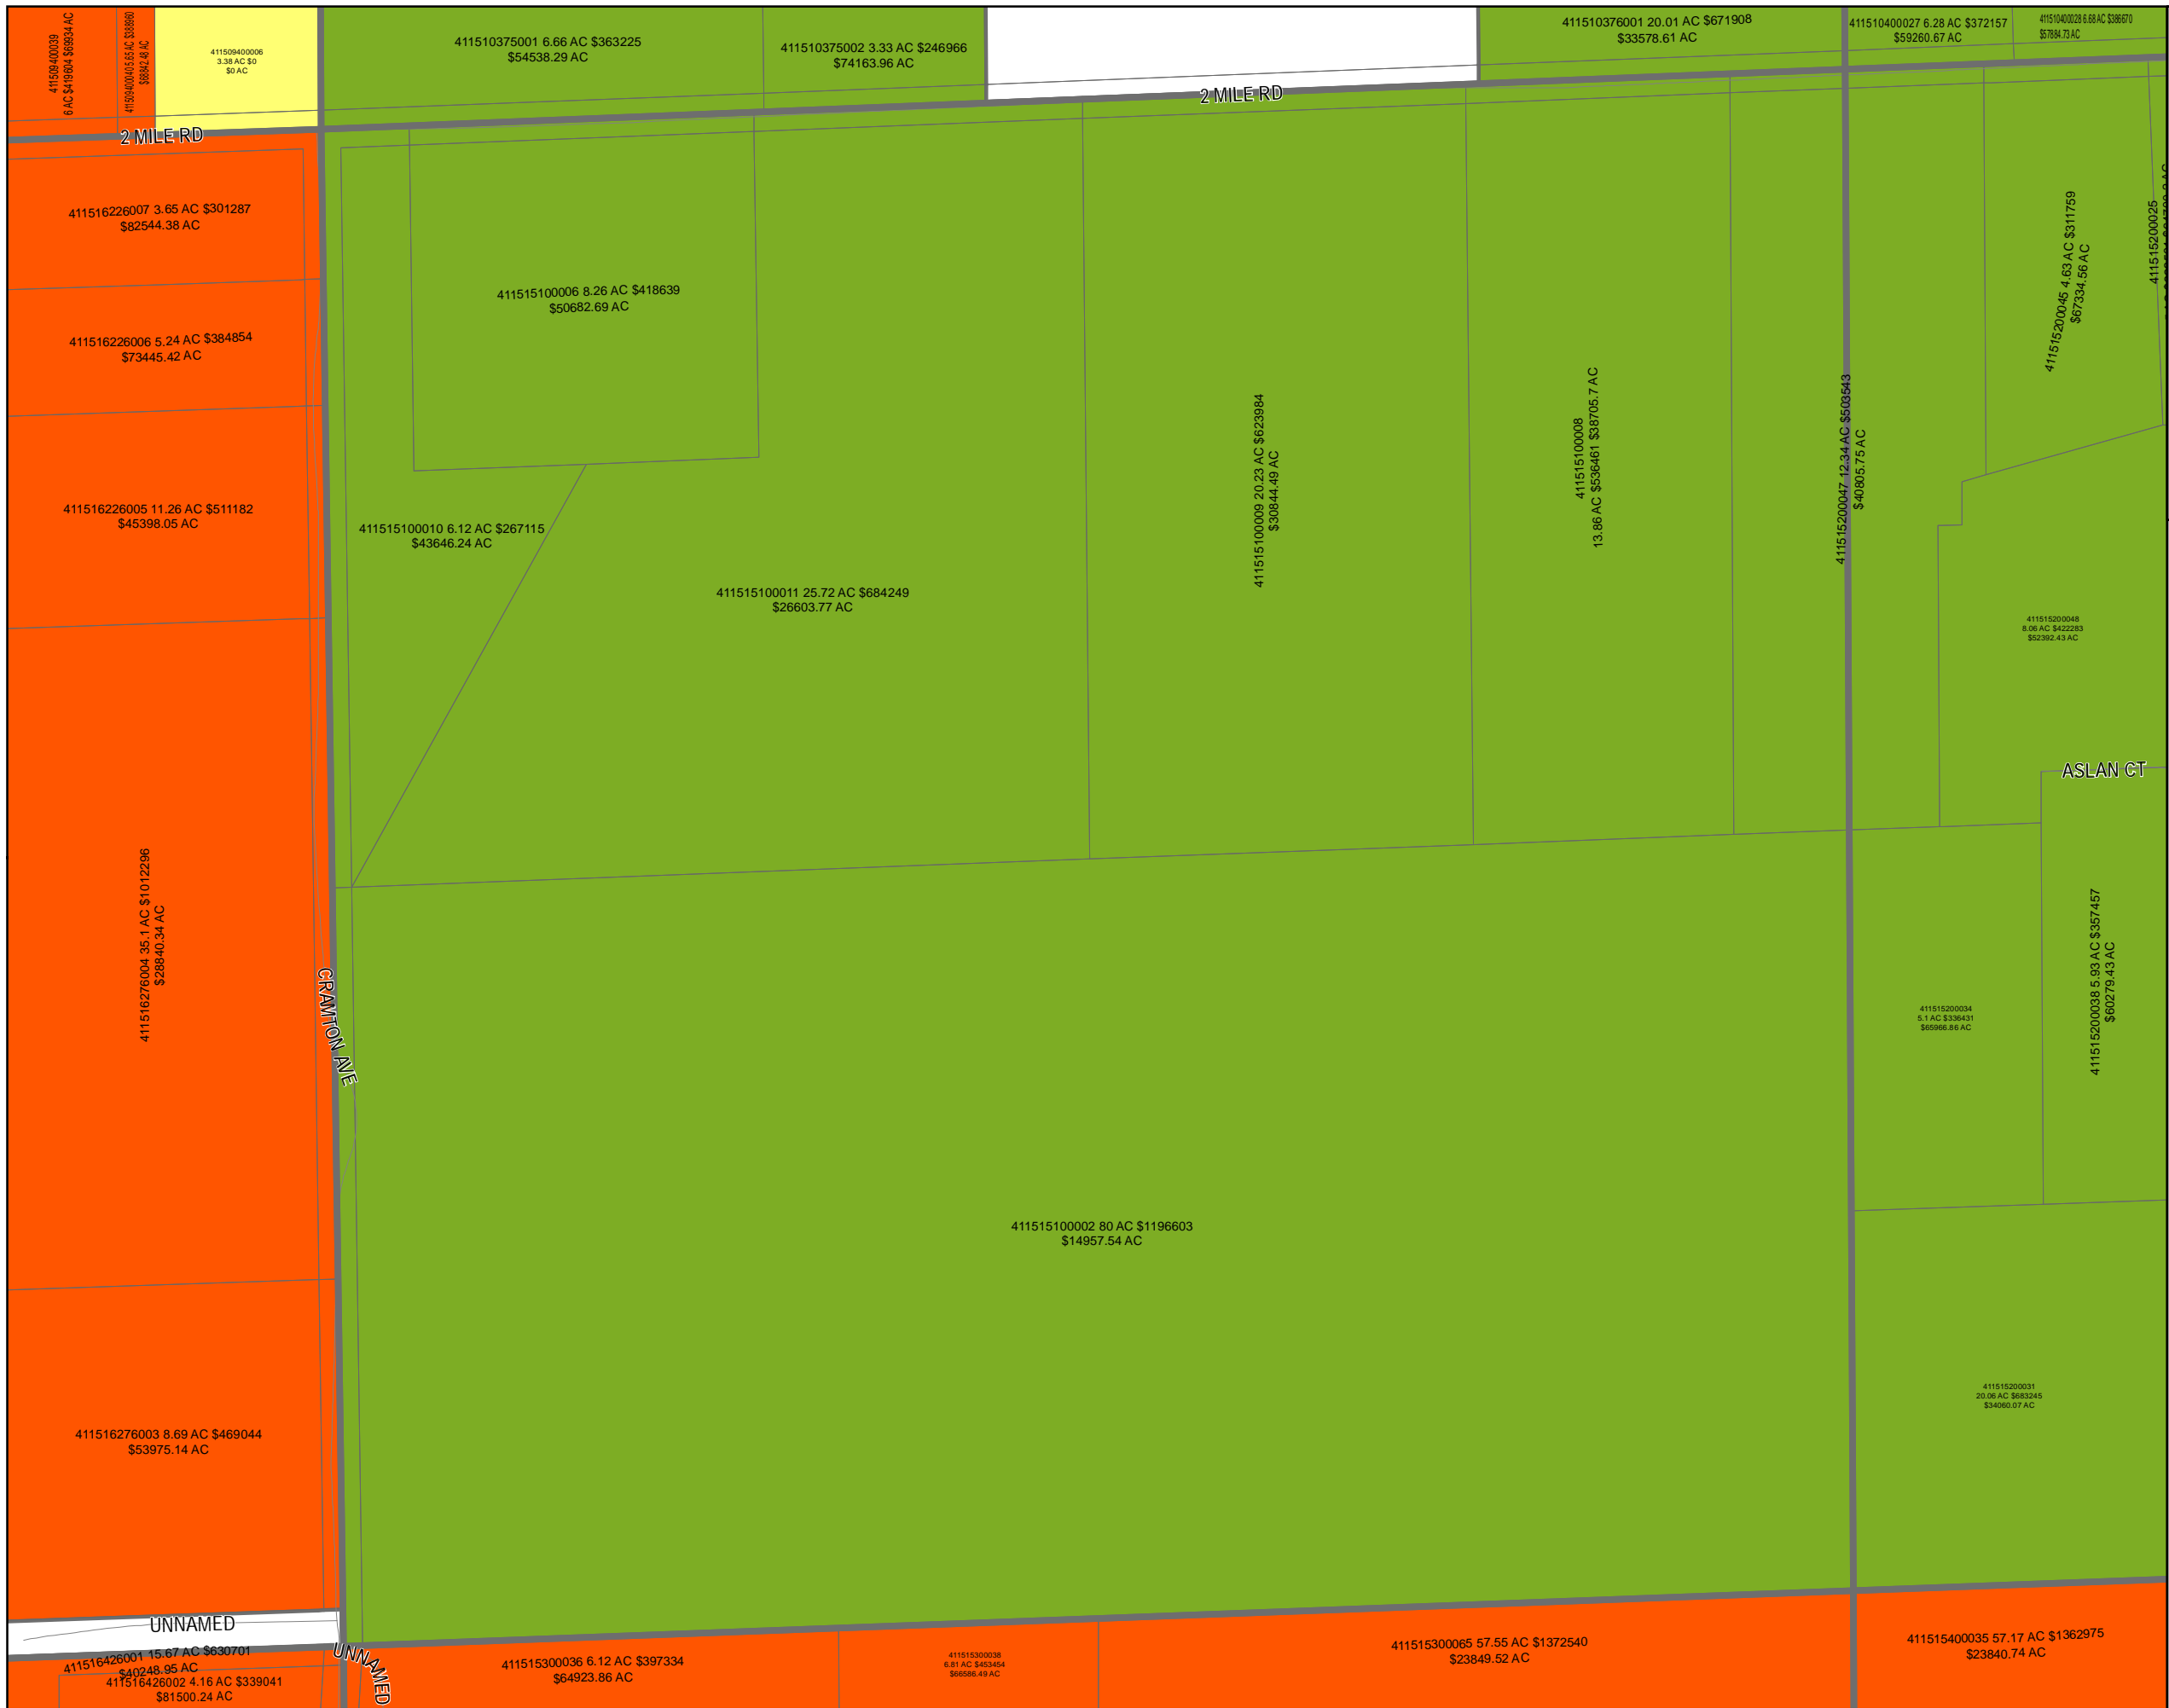

Ada Township 2025 Land Value Map

Township: T07N
Range: R10W
Section: 15
Qrt: NW

Legend

neighborhood	4075	4160	4210
N/A	4076	4170	4215
1000	4100	4180	4250
1001	4110	4186	4260
4051	4120	4187	4300
4060	4125	4188	4310
4062	4130	4189	4340
4064	4131	4195	4350
4070	4140	4200	4410
4072	4150	4204	9999
4074	4155	4205