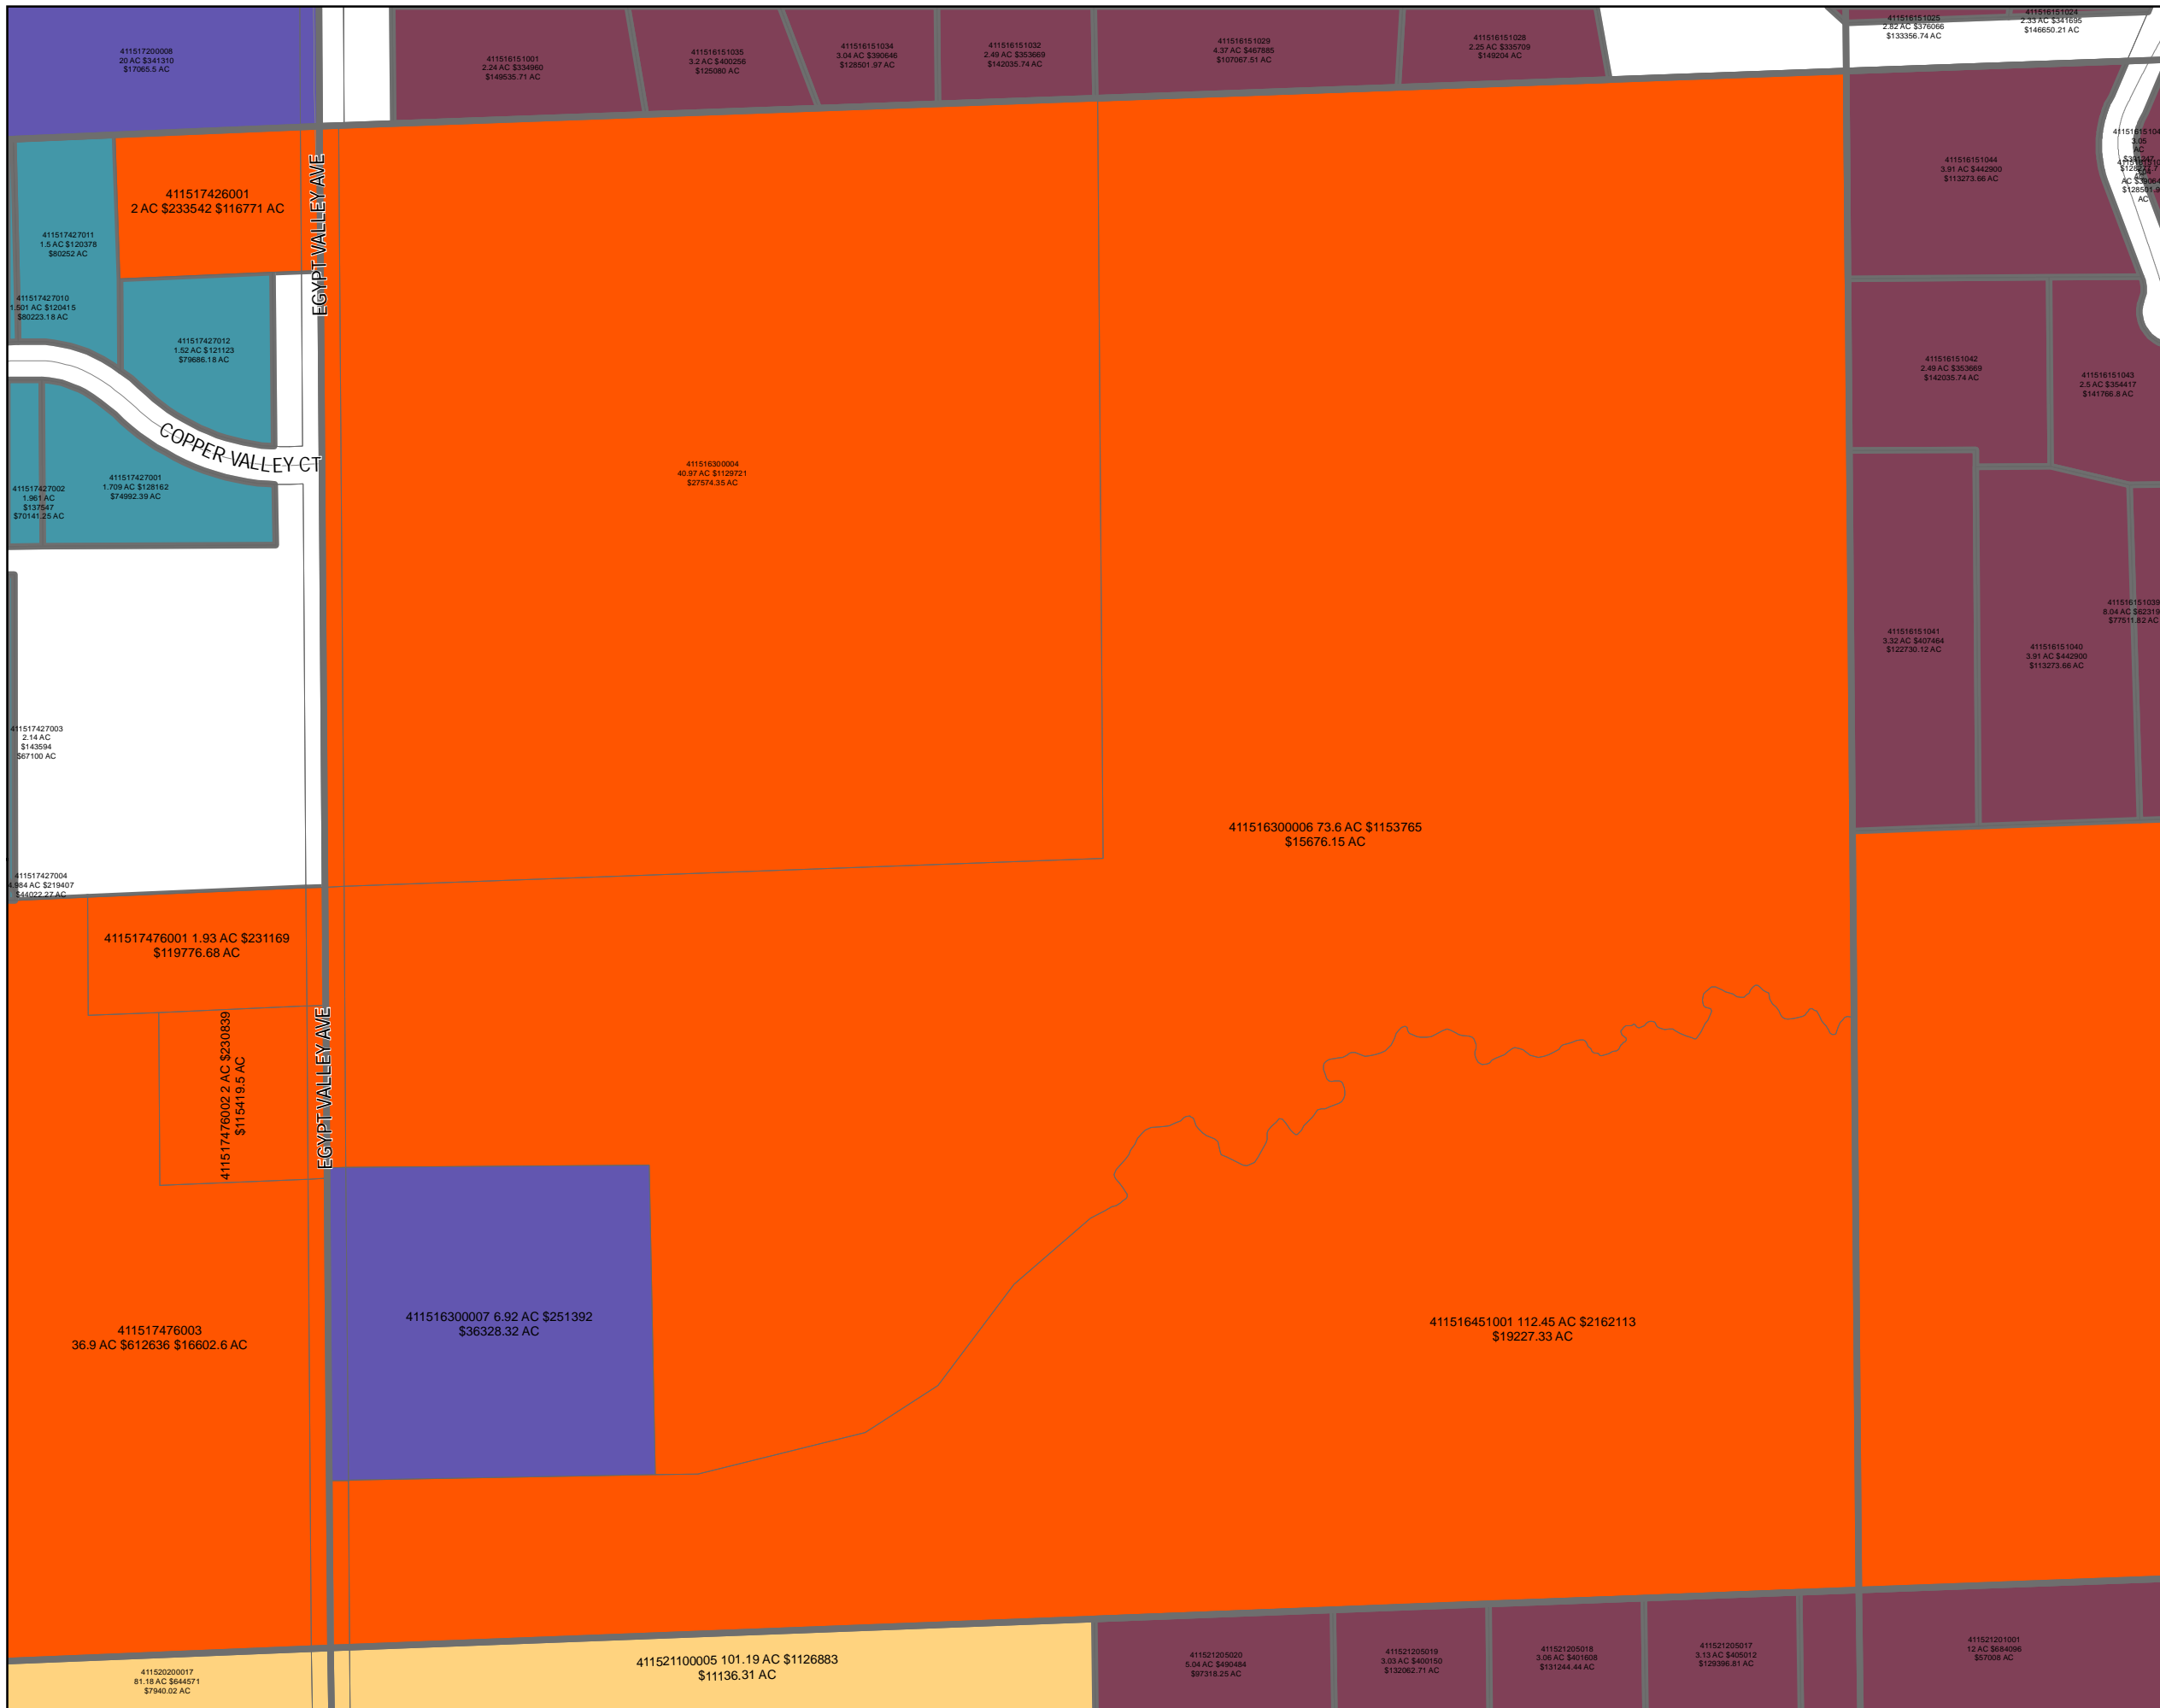

Ada Township 2025 Land Value Map

Township: T07N
Range: R10W
Section: 16
Qrt: SW

Legend

neighborhood	4075	4160	4210
N/A	4076	4170	4215
1000	4100	4180	4250
1001	4110	4186	4260
4051	4120	4187	4300
4060	4125	4188	4310
4062	4130	4189	4340
4064	4131	4195	4350
4070	4140	4200	4410
4072	4150	4204	9999
4074	4155	4205