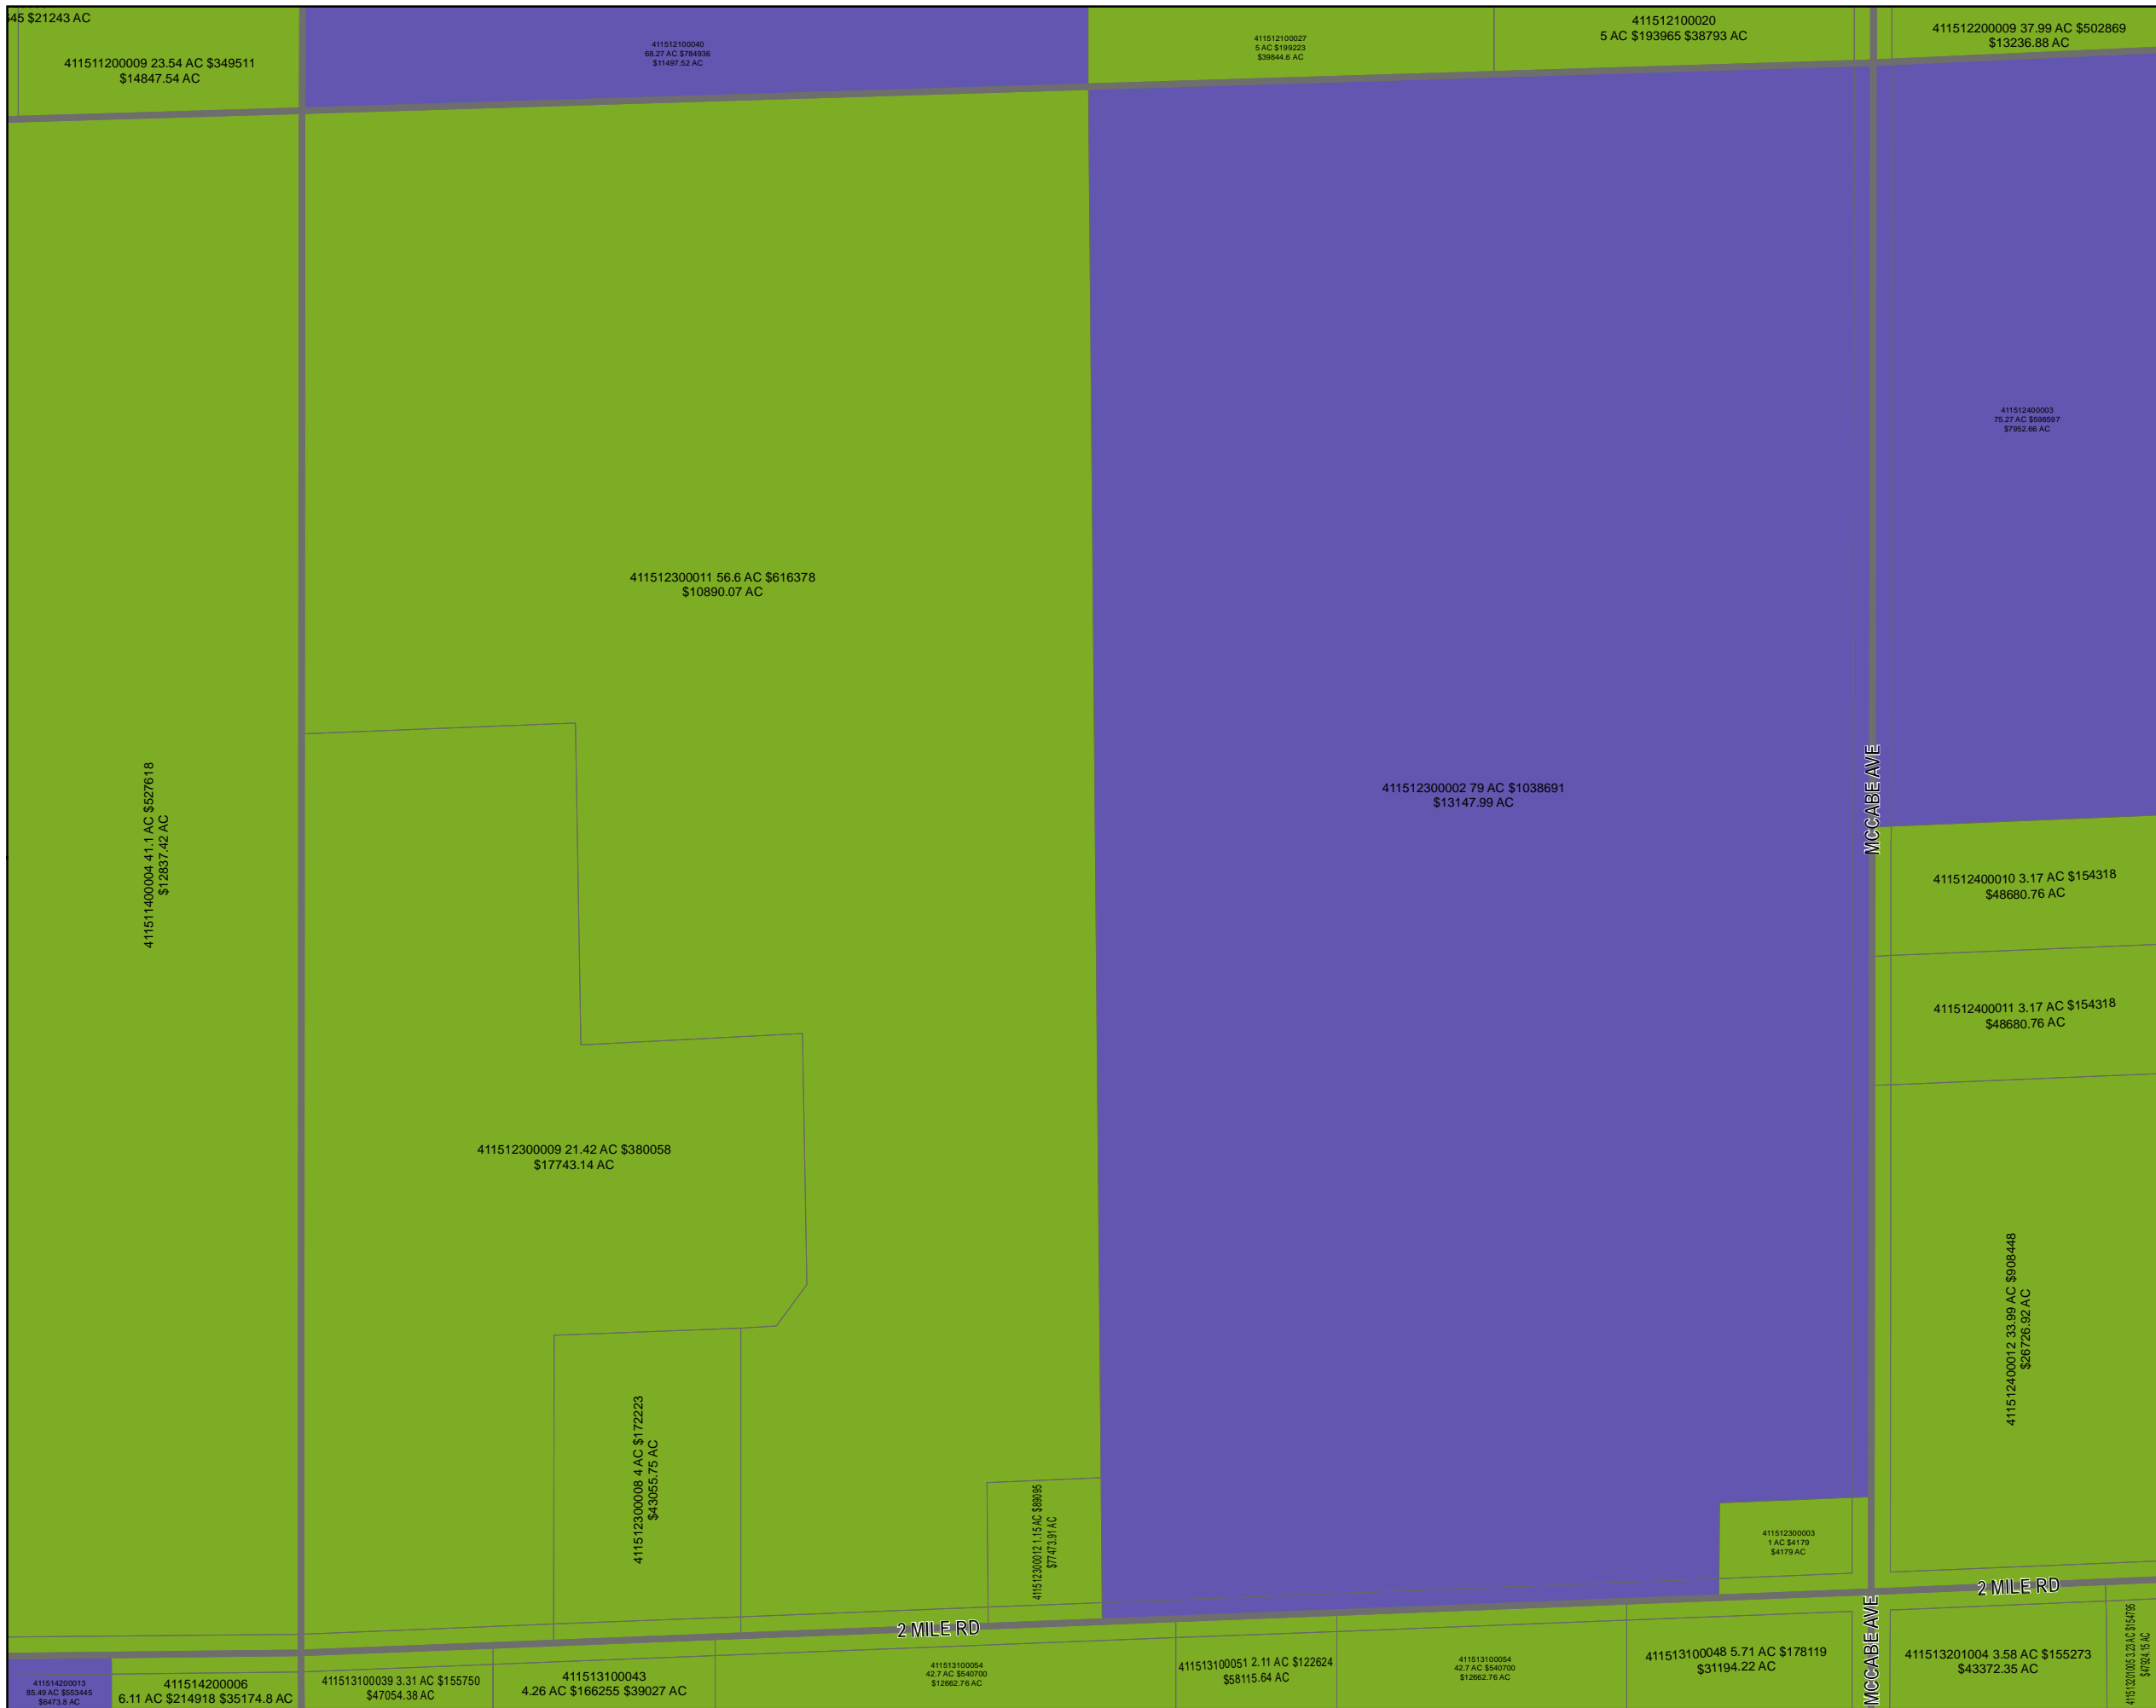

Ada Township 2025 Land Value Map

Township: T07N
Range: R10W
Section: 12
Qrt: SW

Legend

neighborhood	4075	4160	4210
N/A	4076	4170	4215
1000	4100	4180	4250
1001	4110	4186	4260
4051	4120	4187	4300
4060	4125	4188	4310
4062	4130	4189	4340
4064	4131	4195	4350
4070	4140	4200	4410
4072	4150	4204	9999
4074	4155	4205