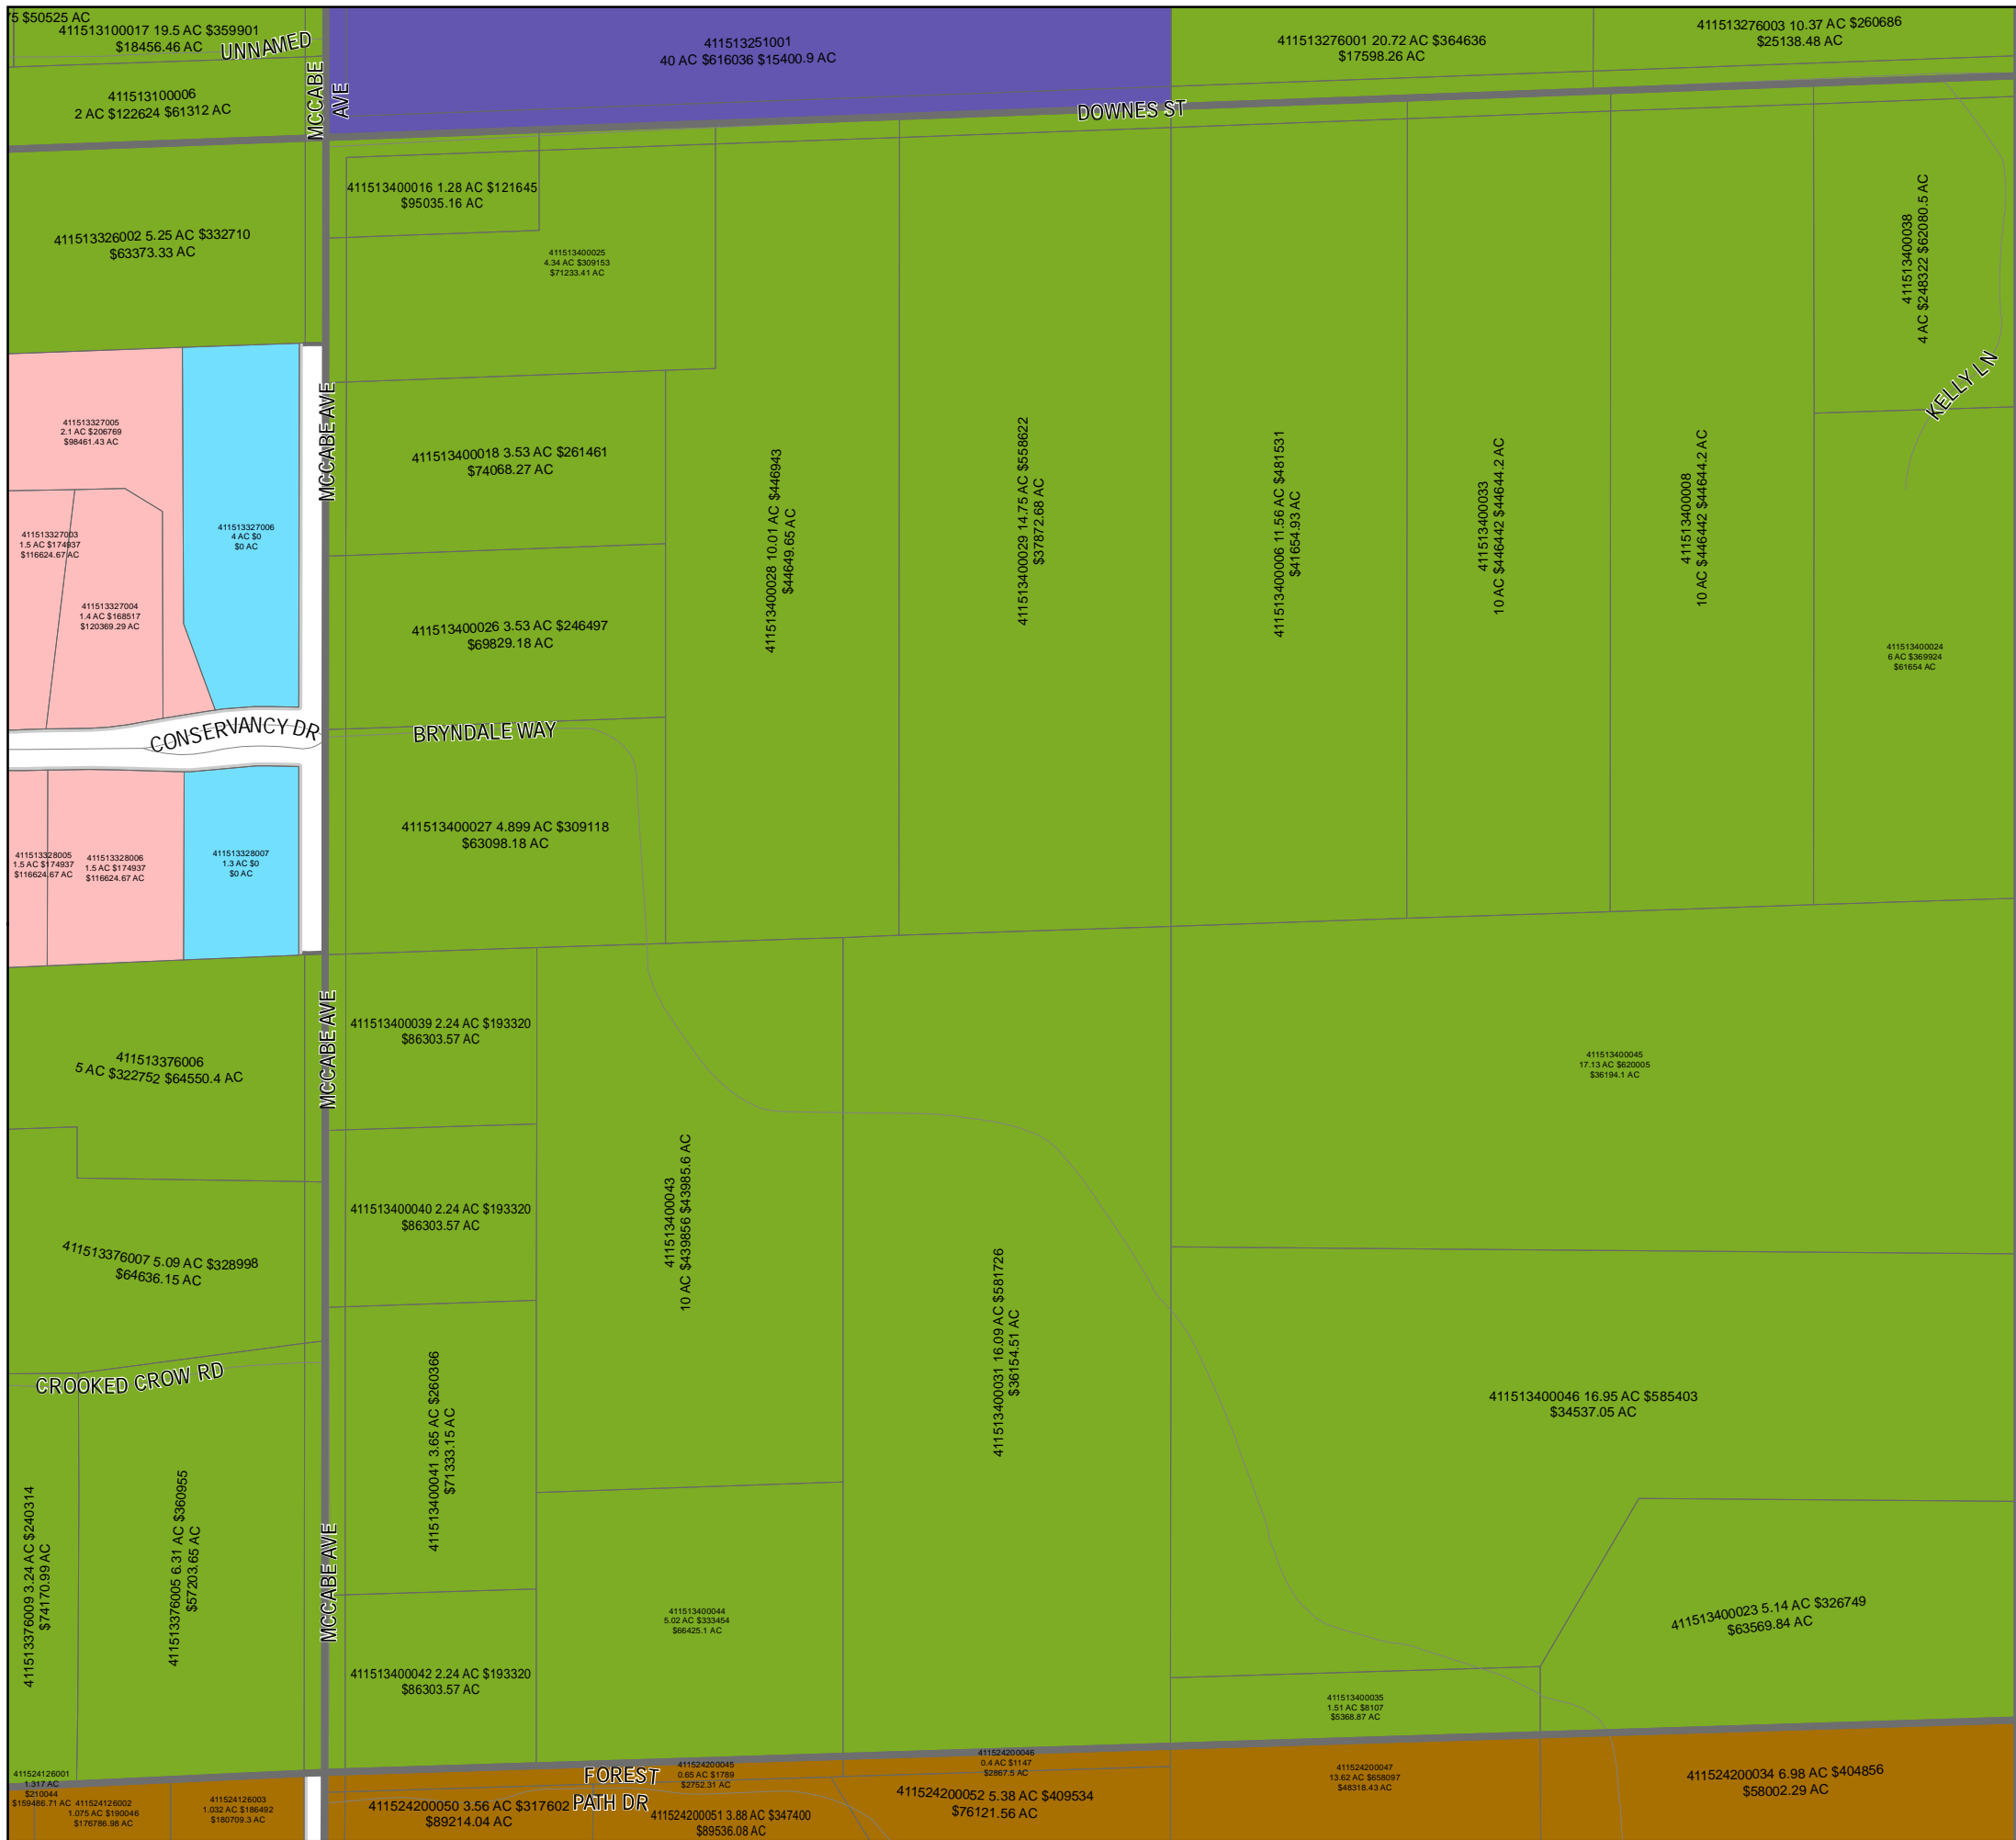

Ada Township 2025 Land Value Map

Township: T07N
Range: R10W
Section: 13
Qrt: SE

Legend

neighborhood	4075	4160	4210
N/A	4076	4170	4215
1000	4100	4180	4250
1001	4110	4186	4260
4051	4120	4187	4300
4060	4125	4188	4310
4062	4130	4189	4340
4064	4131	4195	4350
4070	4140	4200	4410
4072	4150	4204	9999
4074	4155	4205