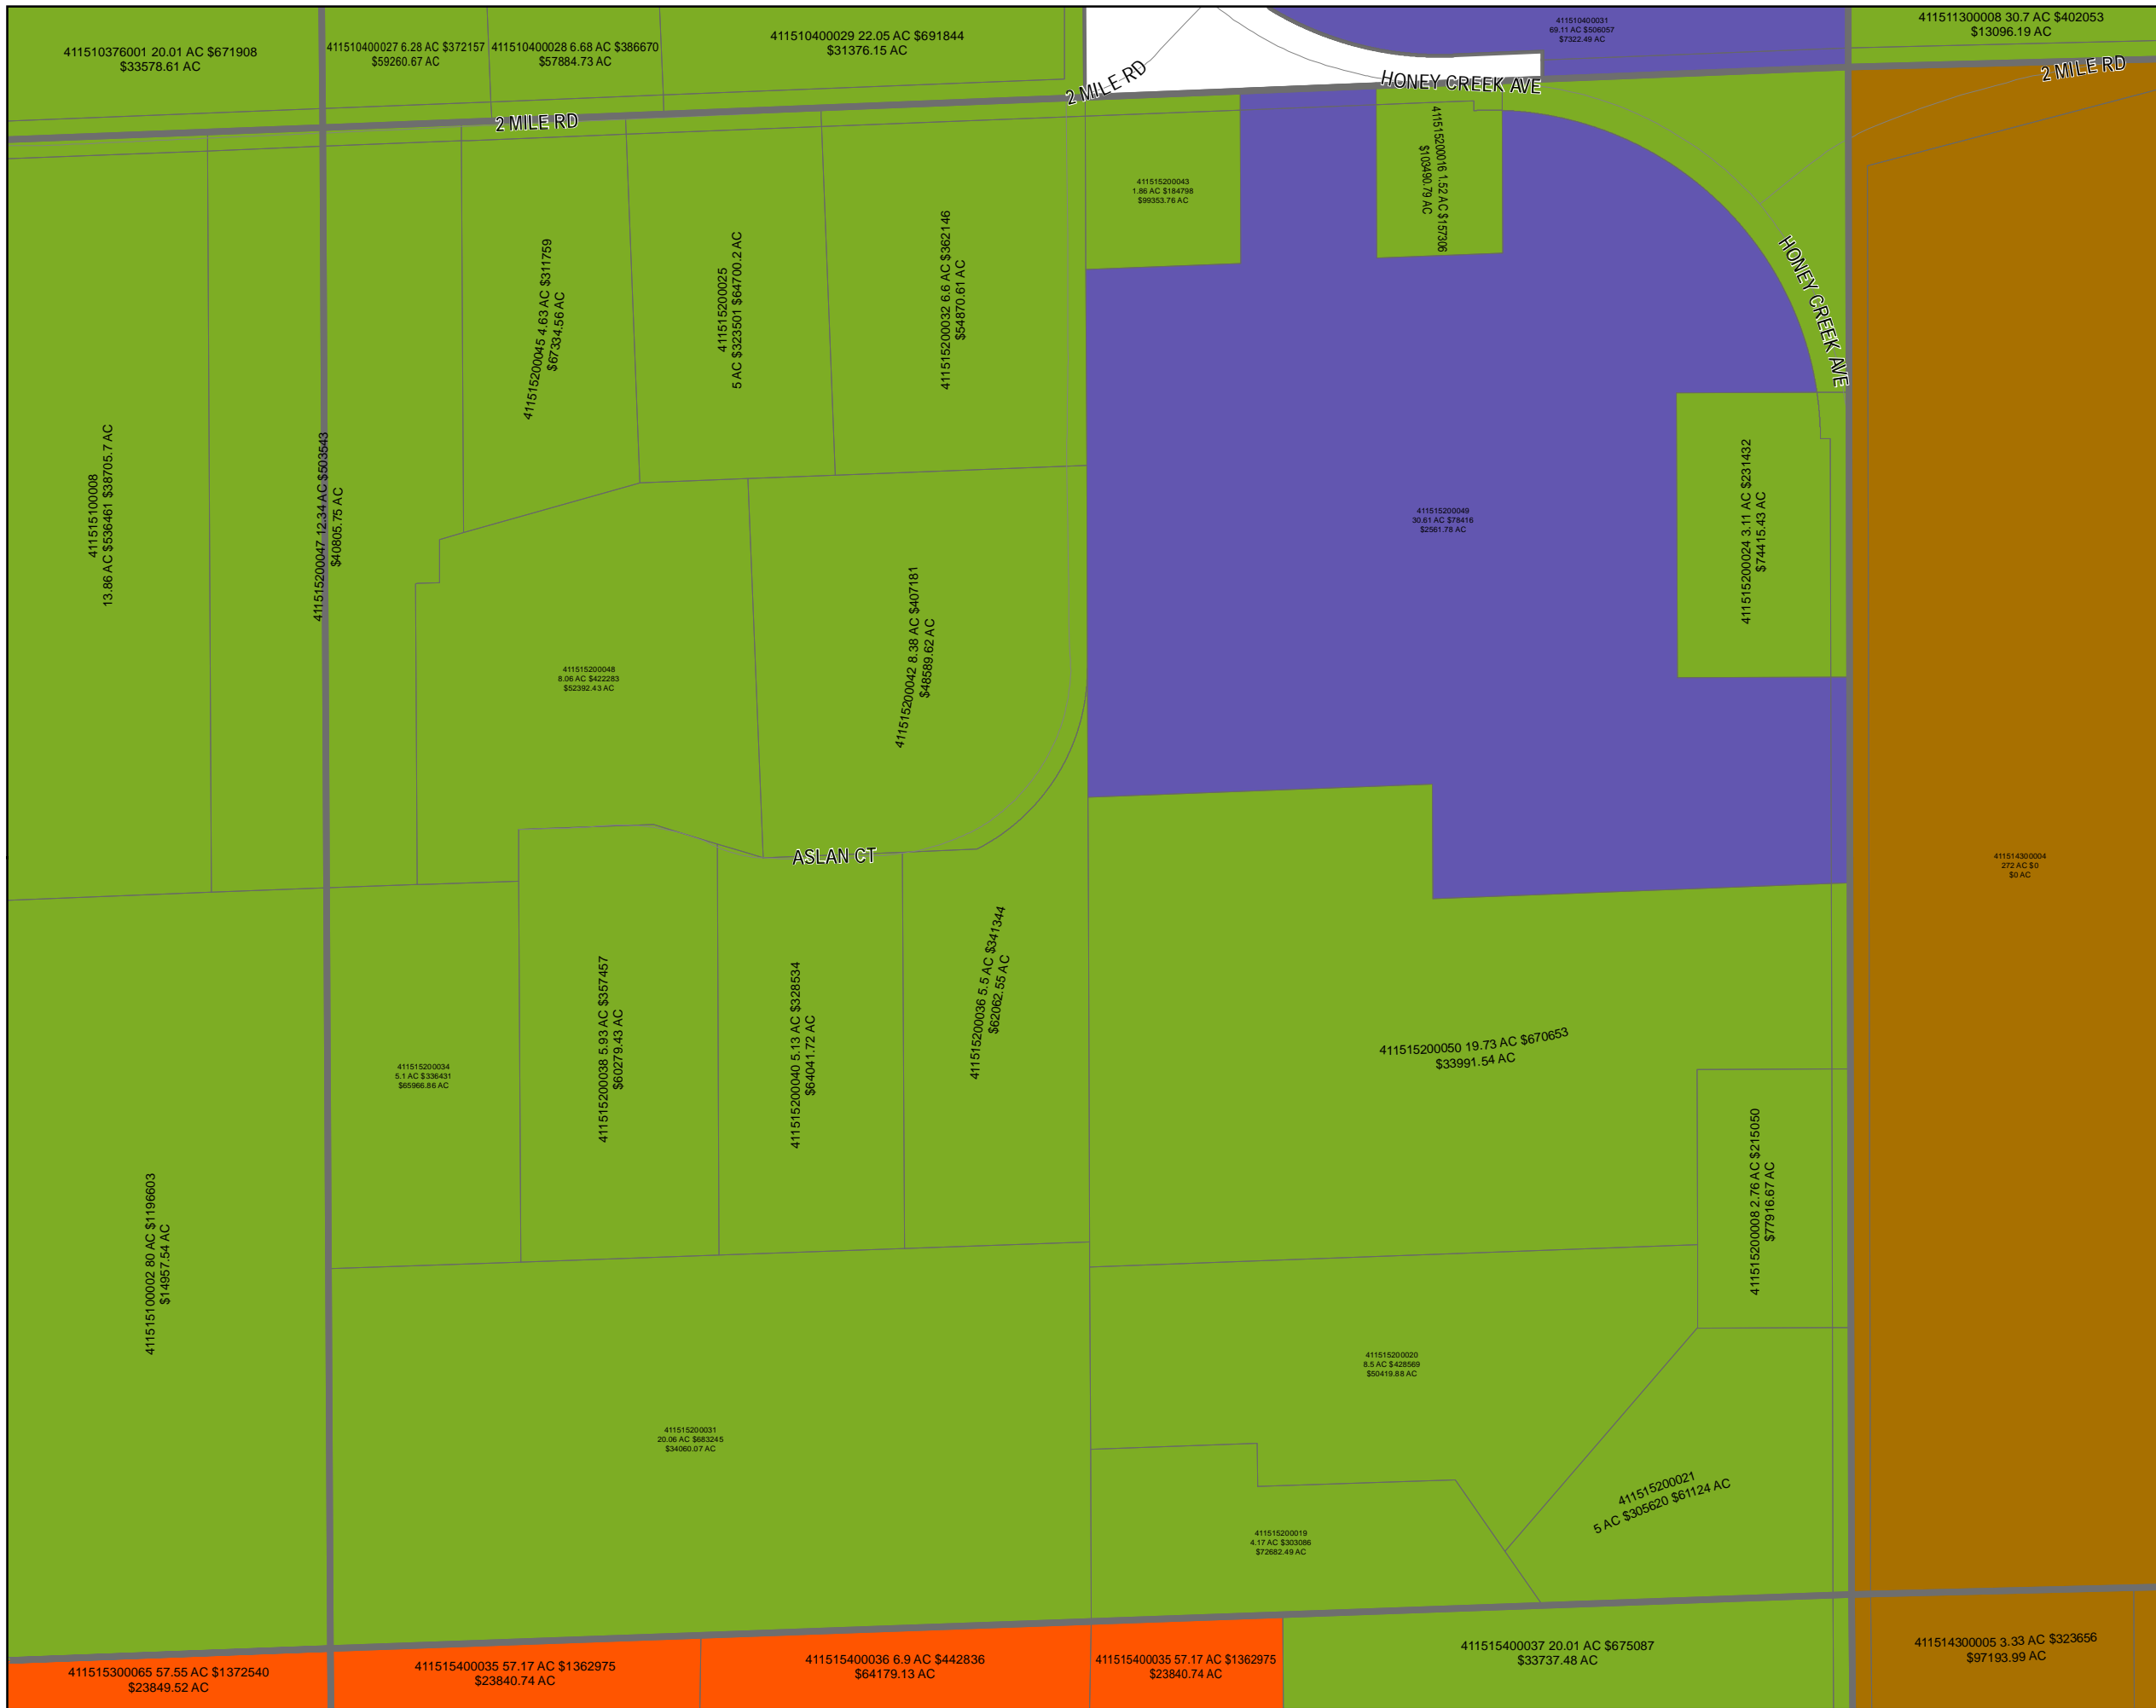

Ada Township 2025 Land Value Map

Township: T07N
Range: R10W
Section: 15
Qrt: NE

Legend

neighborhood	4075	4160	4210