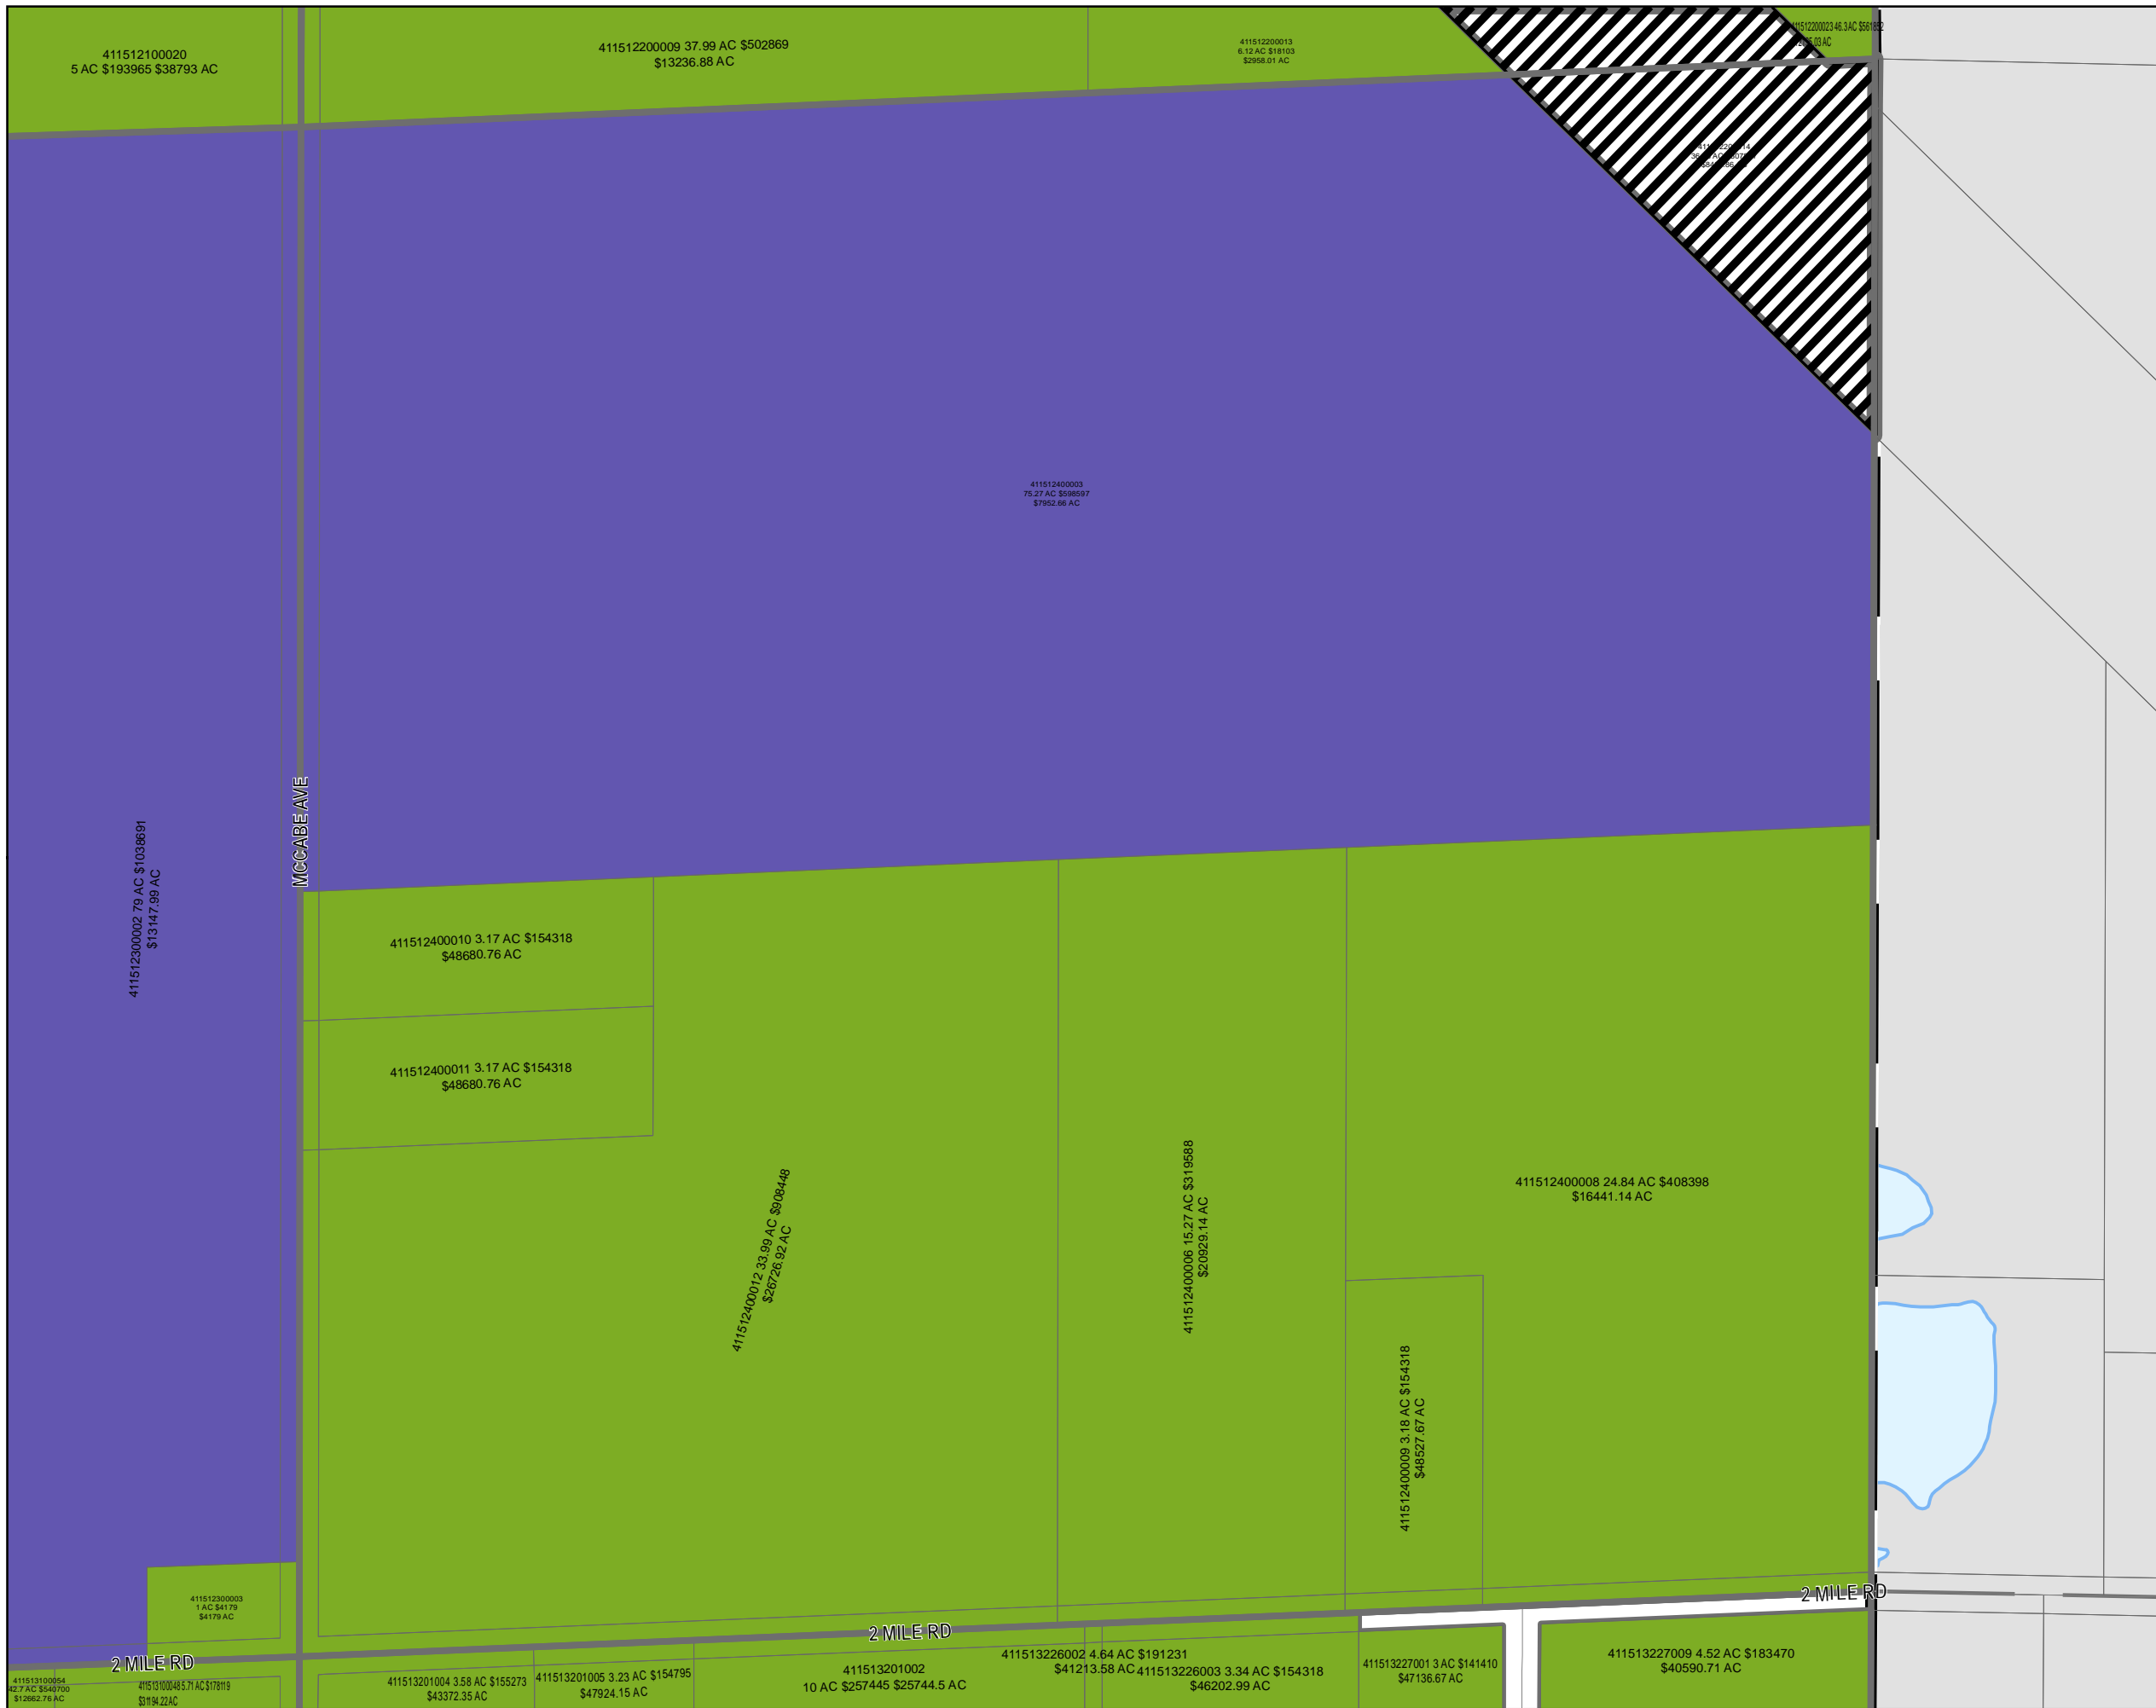

Ada Township 2025 Land Value Map

Township: T07N
Range: R10W
Section: 12
Qrt: SE

Legend

neighborhood	4075	4160	4210