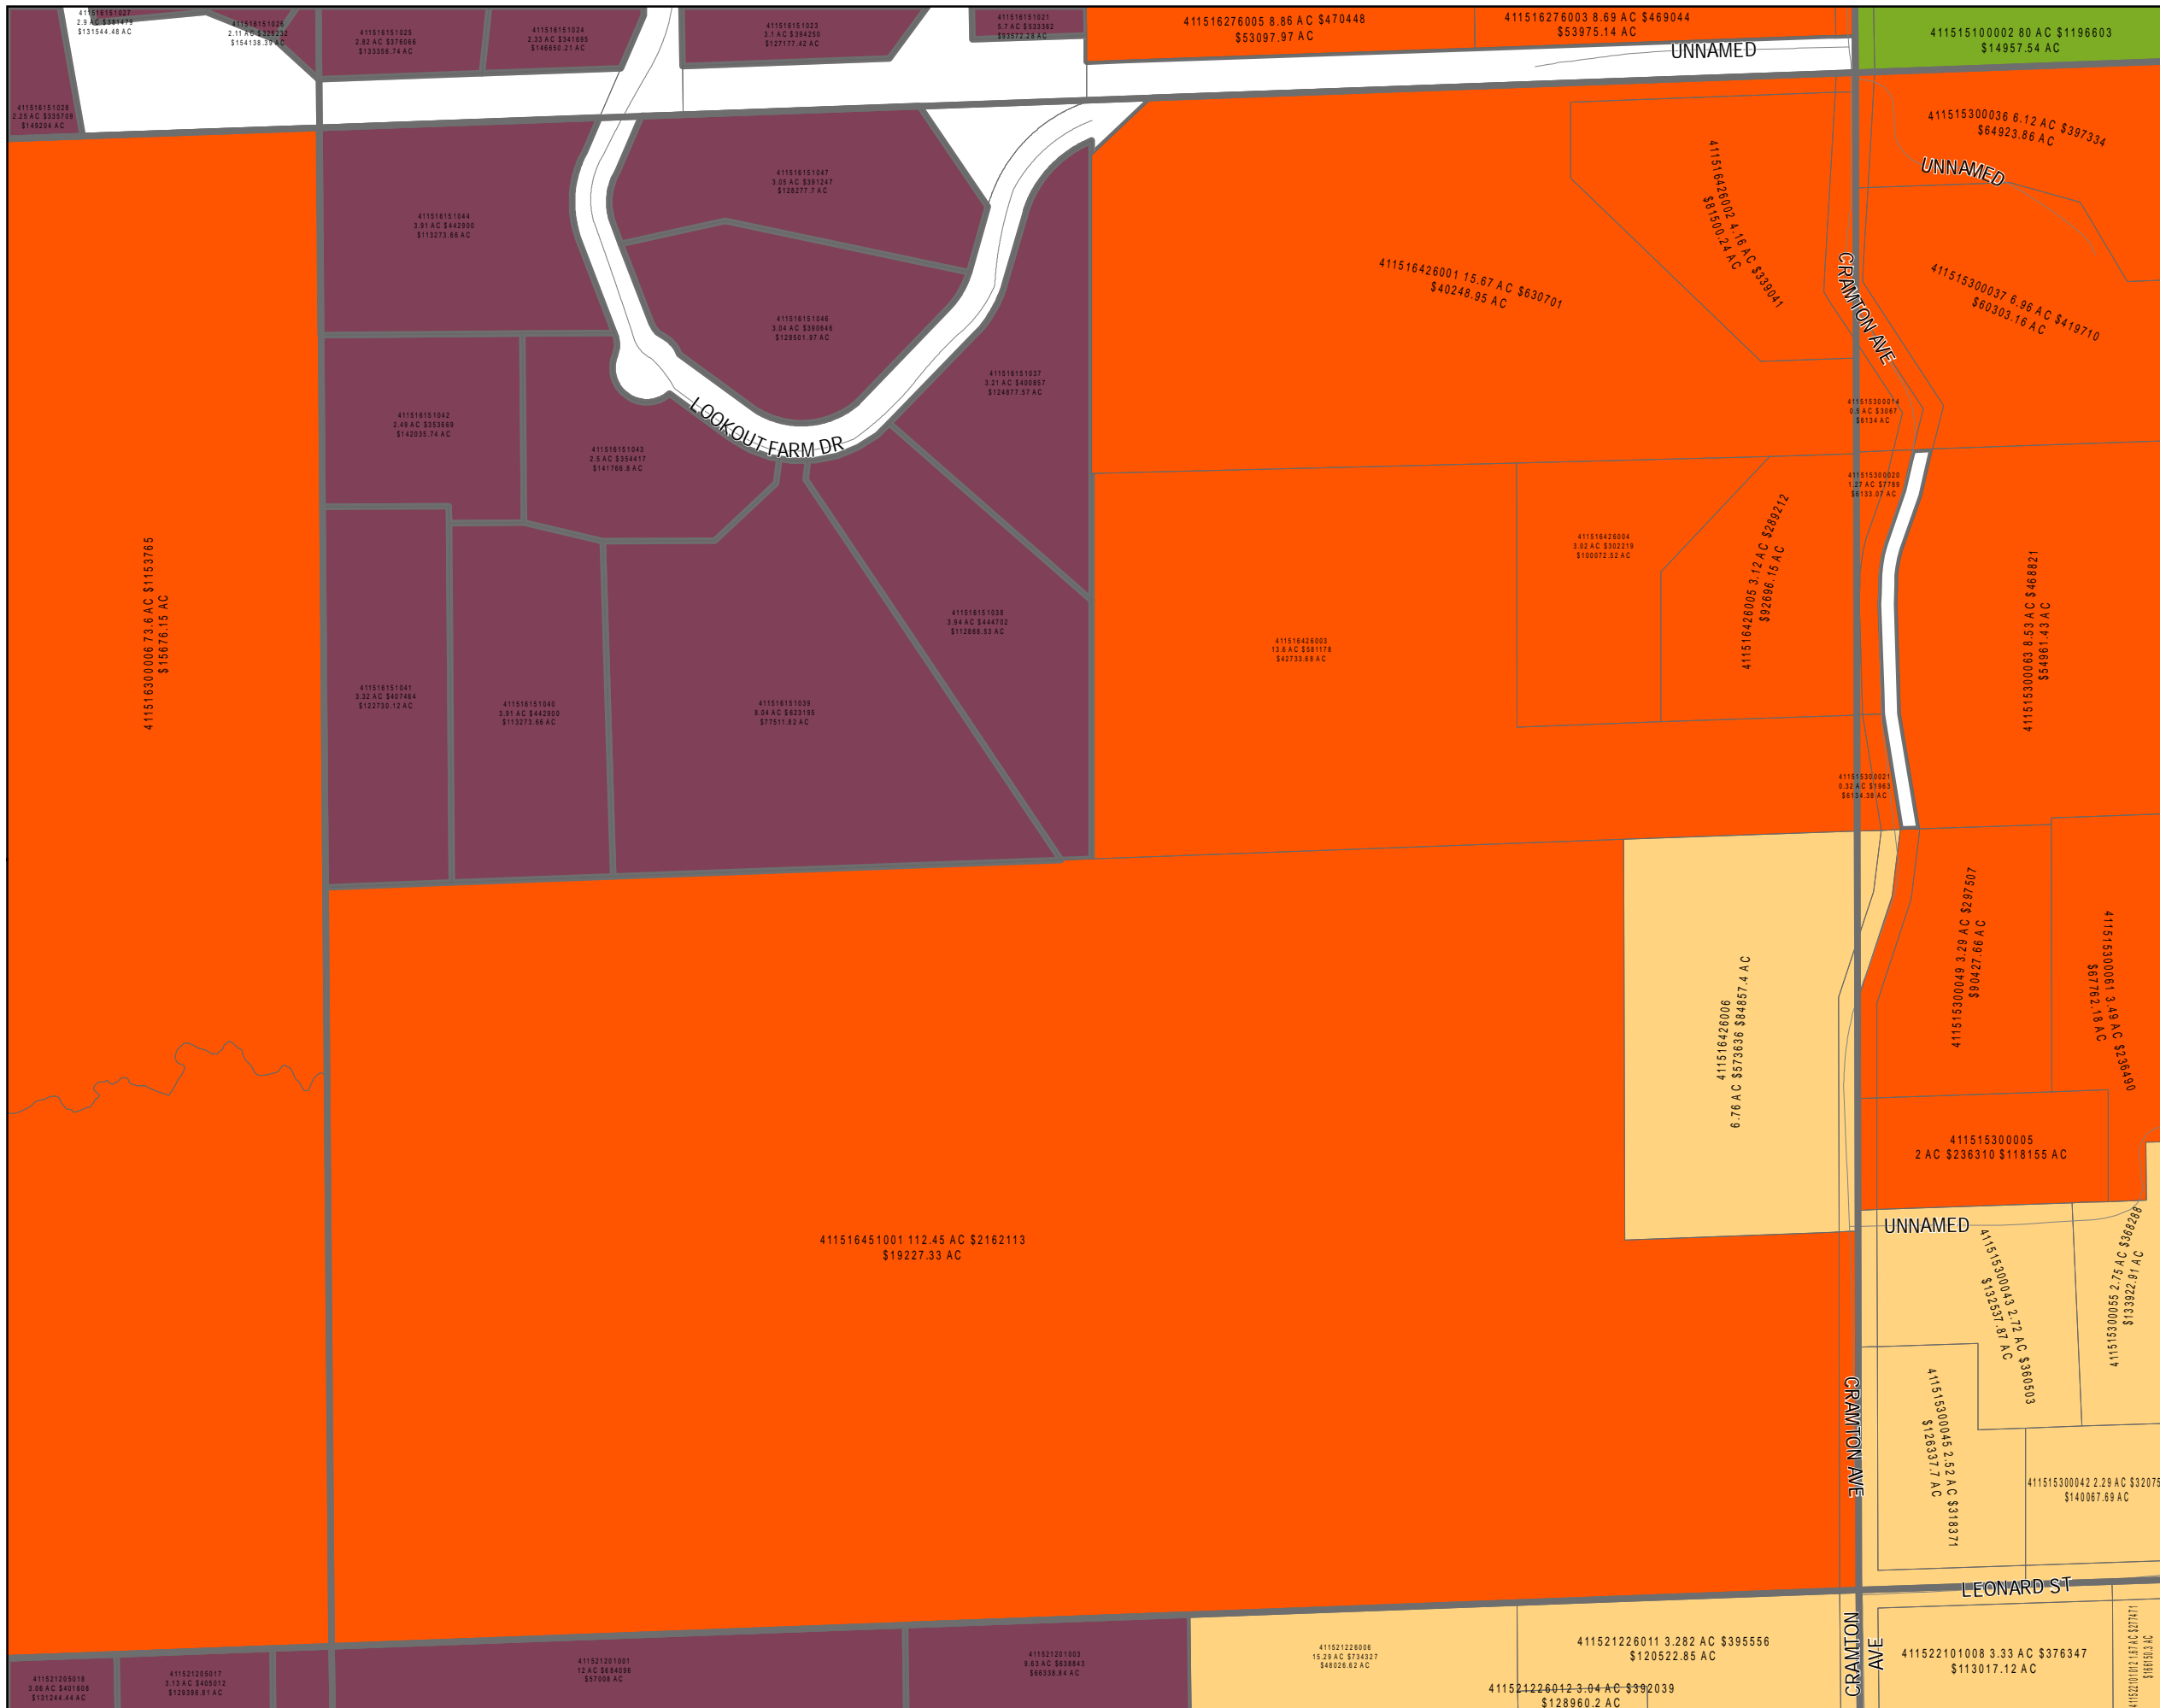

Ada Township 2025 Land Value Map

Township: T07N
Range: R10W
Section: 16
Qrt: SE

Legend

neighborhood	4075	4160	4210
	N/A		
	1000		4170
	1001		4180
	4051		4186
	4060		4187
	4062		4188
	4064		4189
	4070		4195
	4072		4200
	4074		4204
			4205
			4215
			4250
			4260
			4300
			4310
			4340
			4350
			4410
			9999