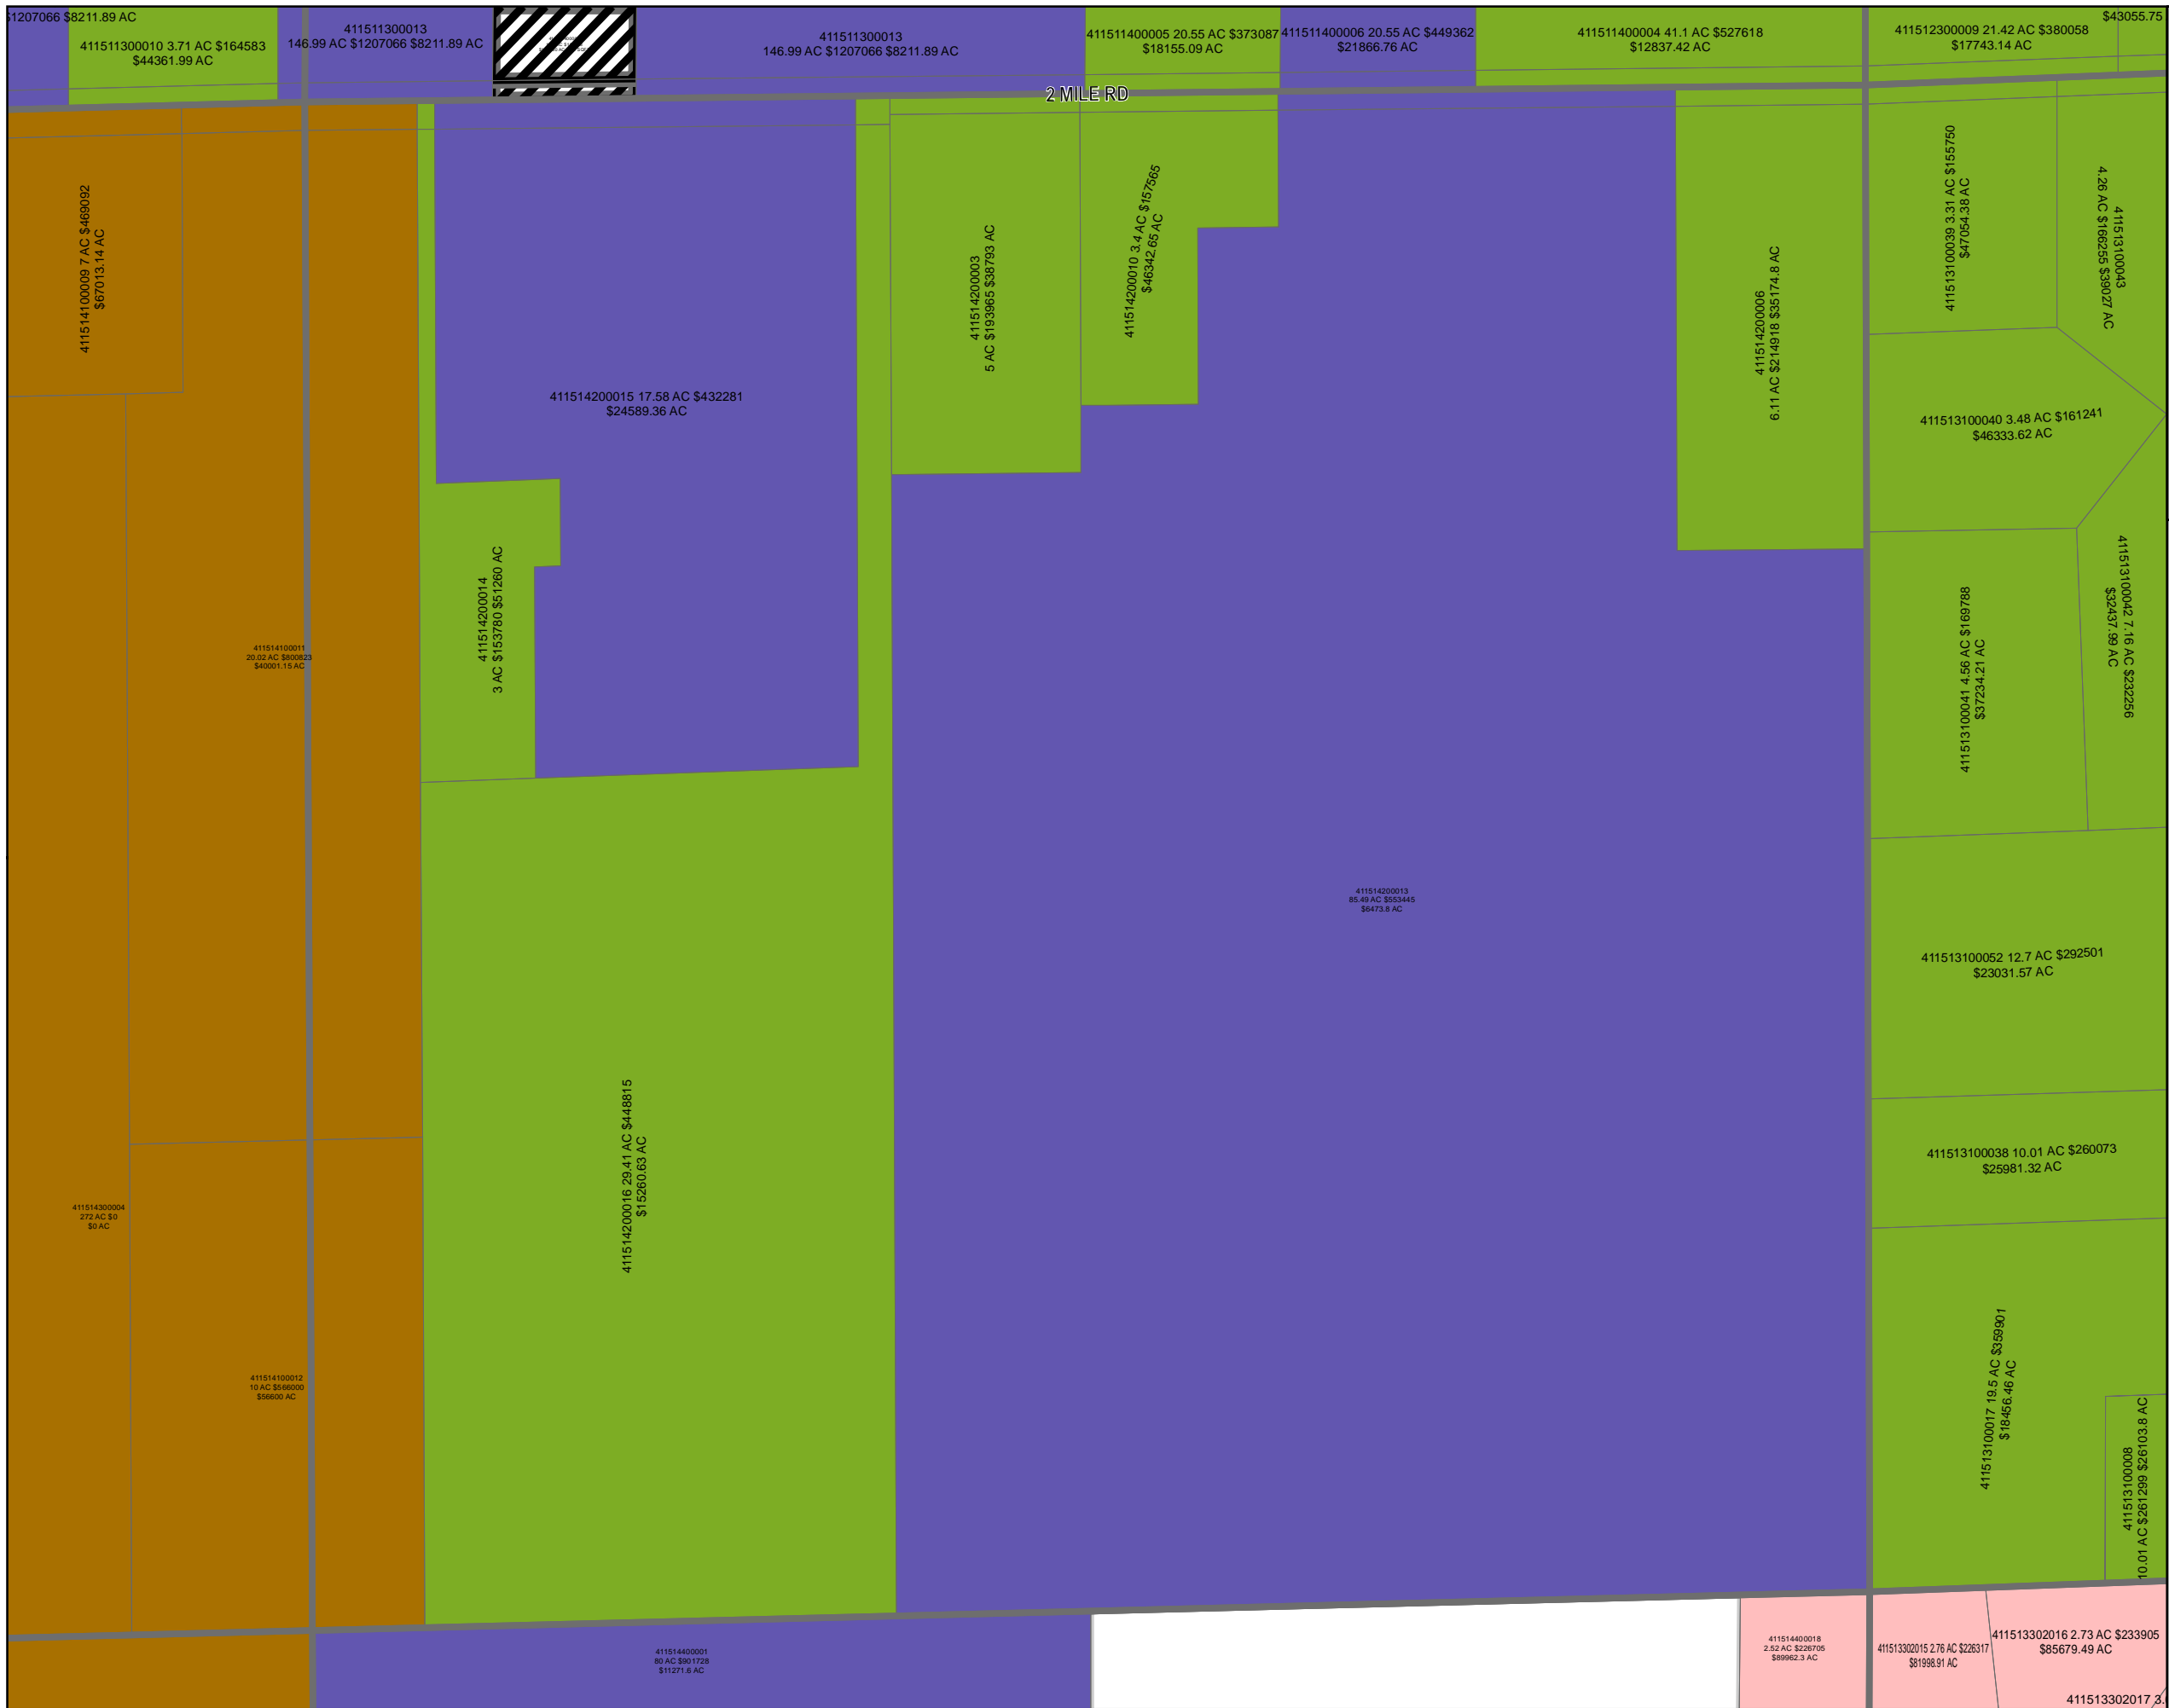

Ada Township 2025 Land Value Map

Township: T07N
Range: R10W
Section: 14
Qrt: NE

Legend

neighborhood	4075	4160	4210