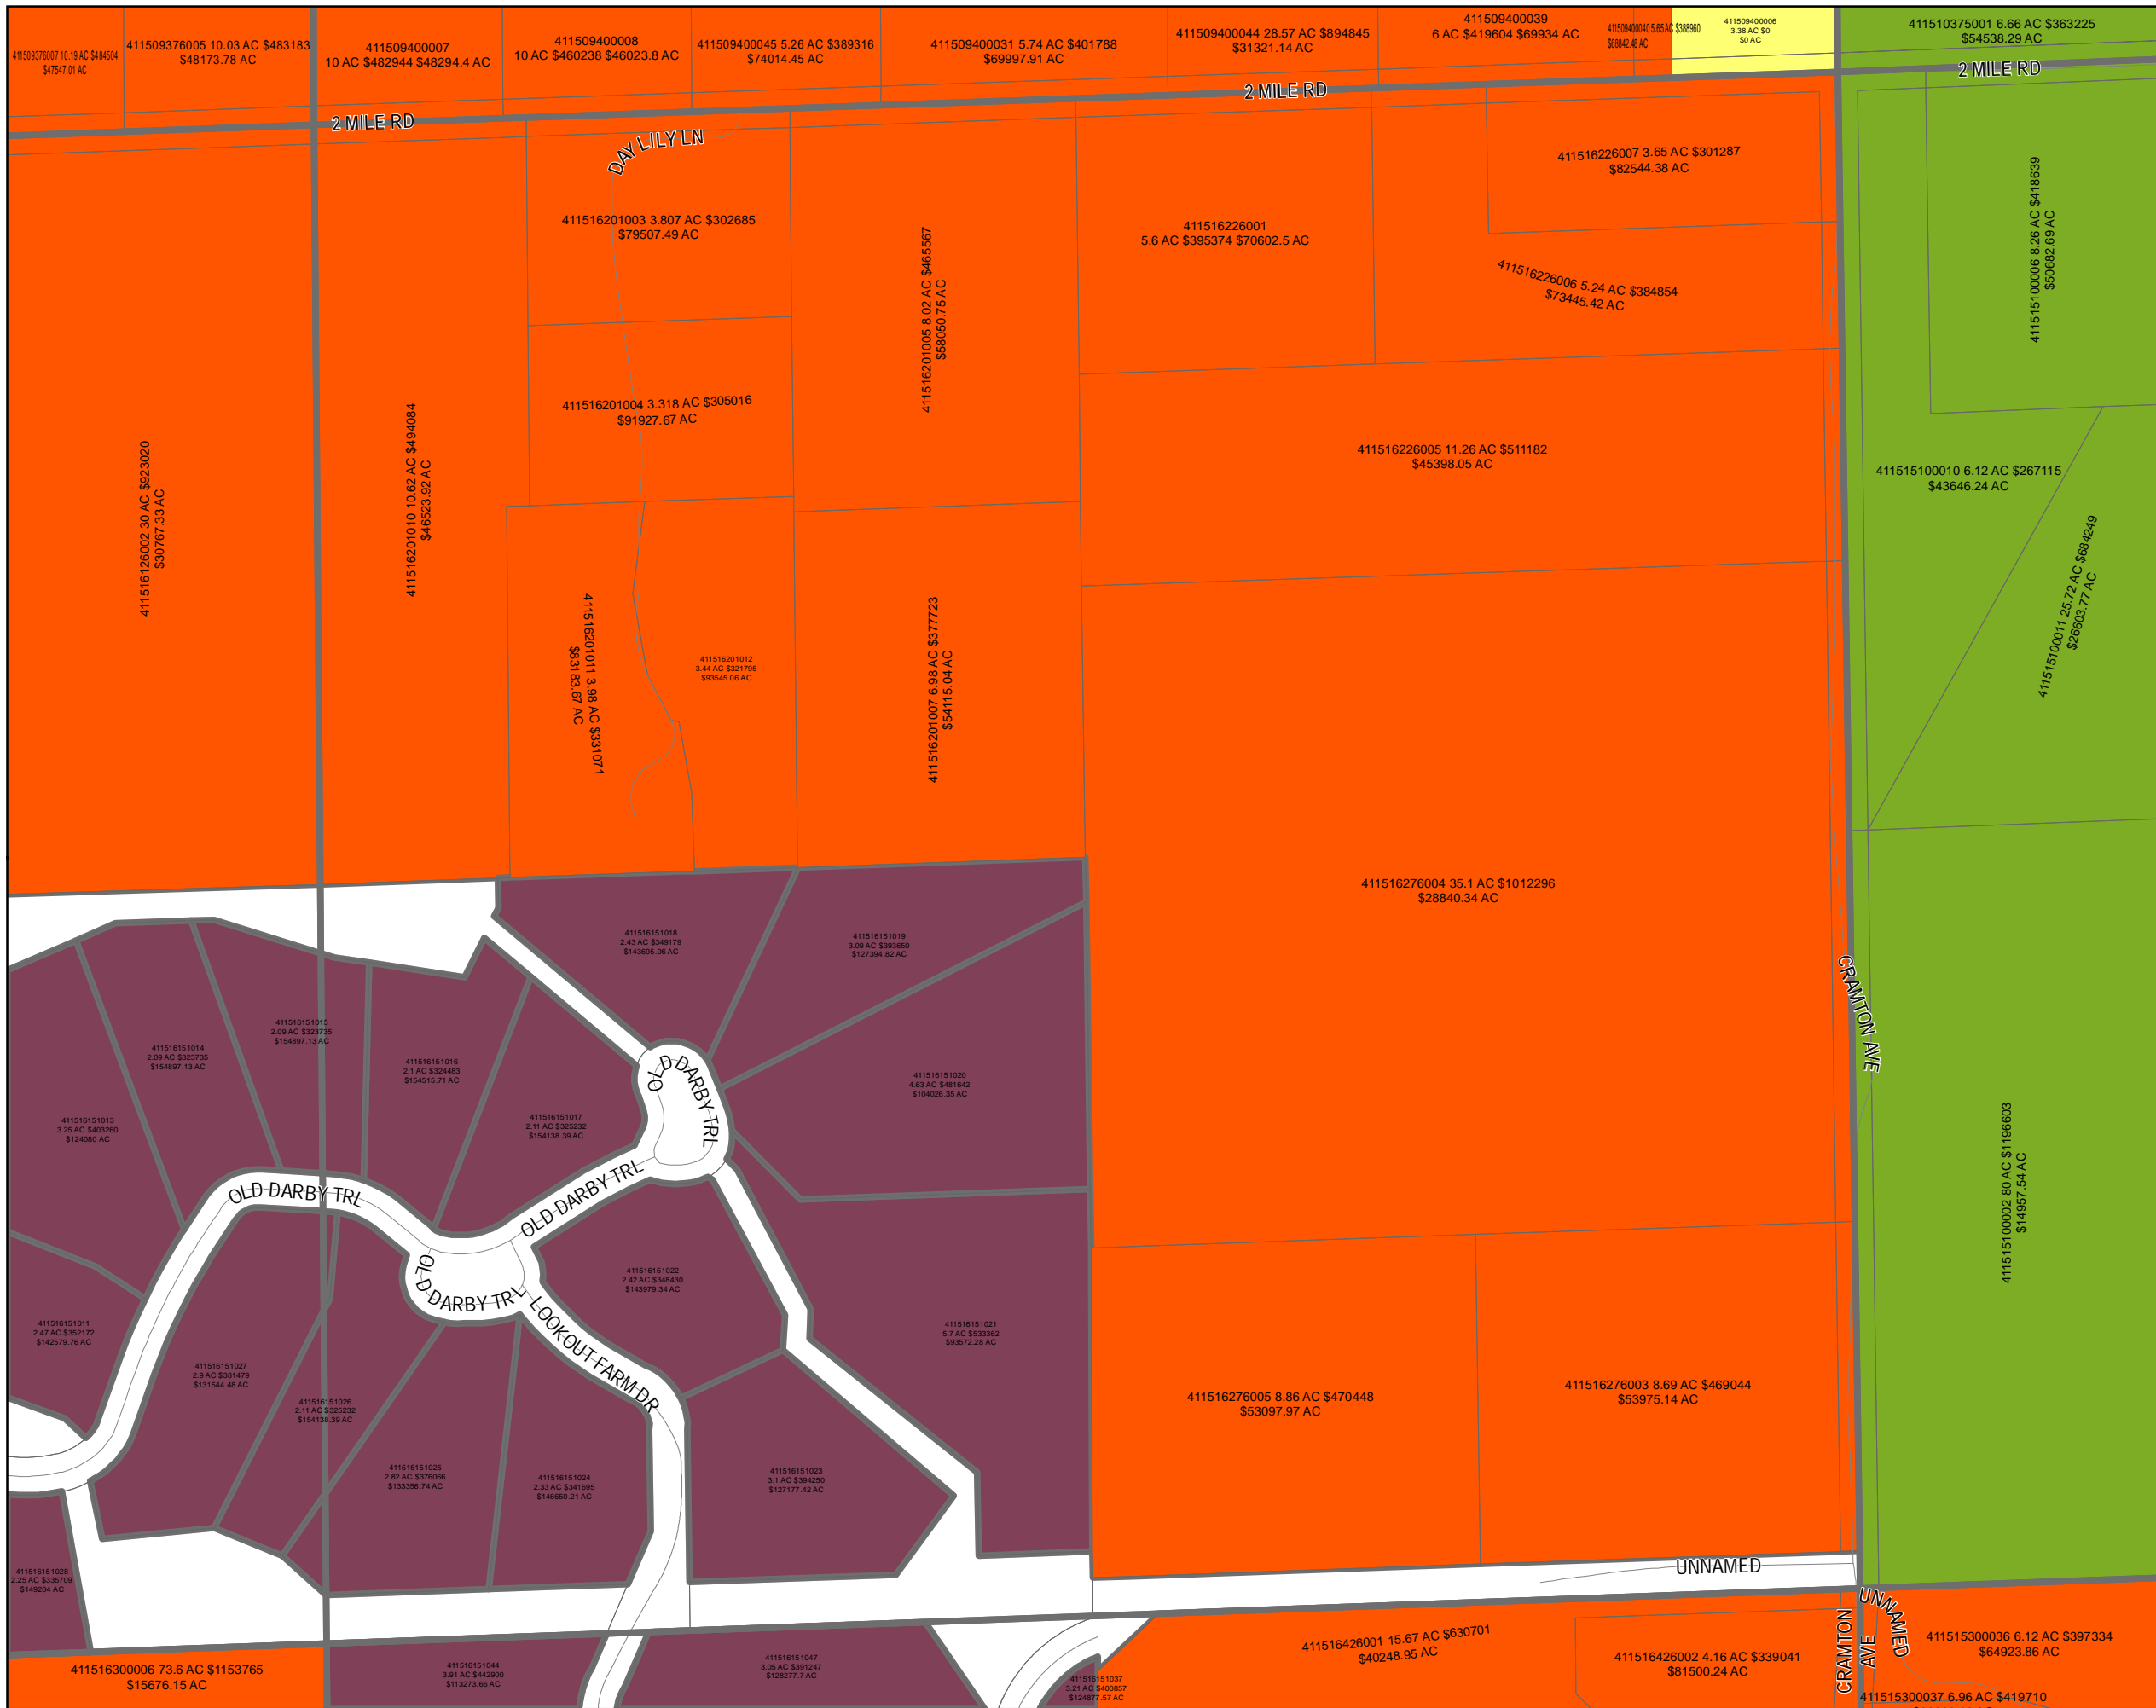

Ada Township 2025 Land Value Map

Township: T07N
Range: R10W
Section: 16
Qrt: NE

Legend

neighborhood	4075	4160	4210