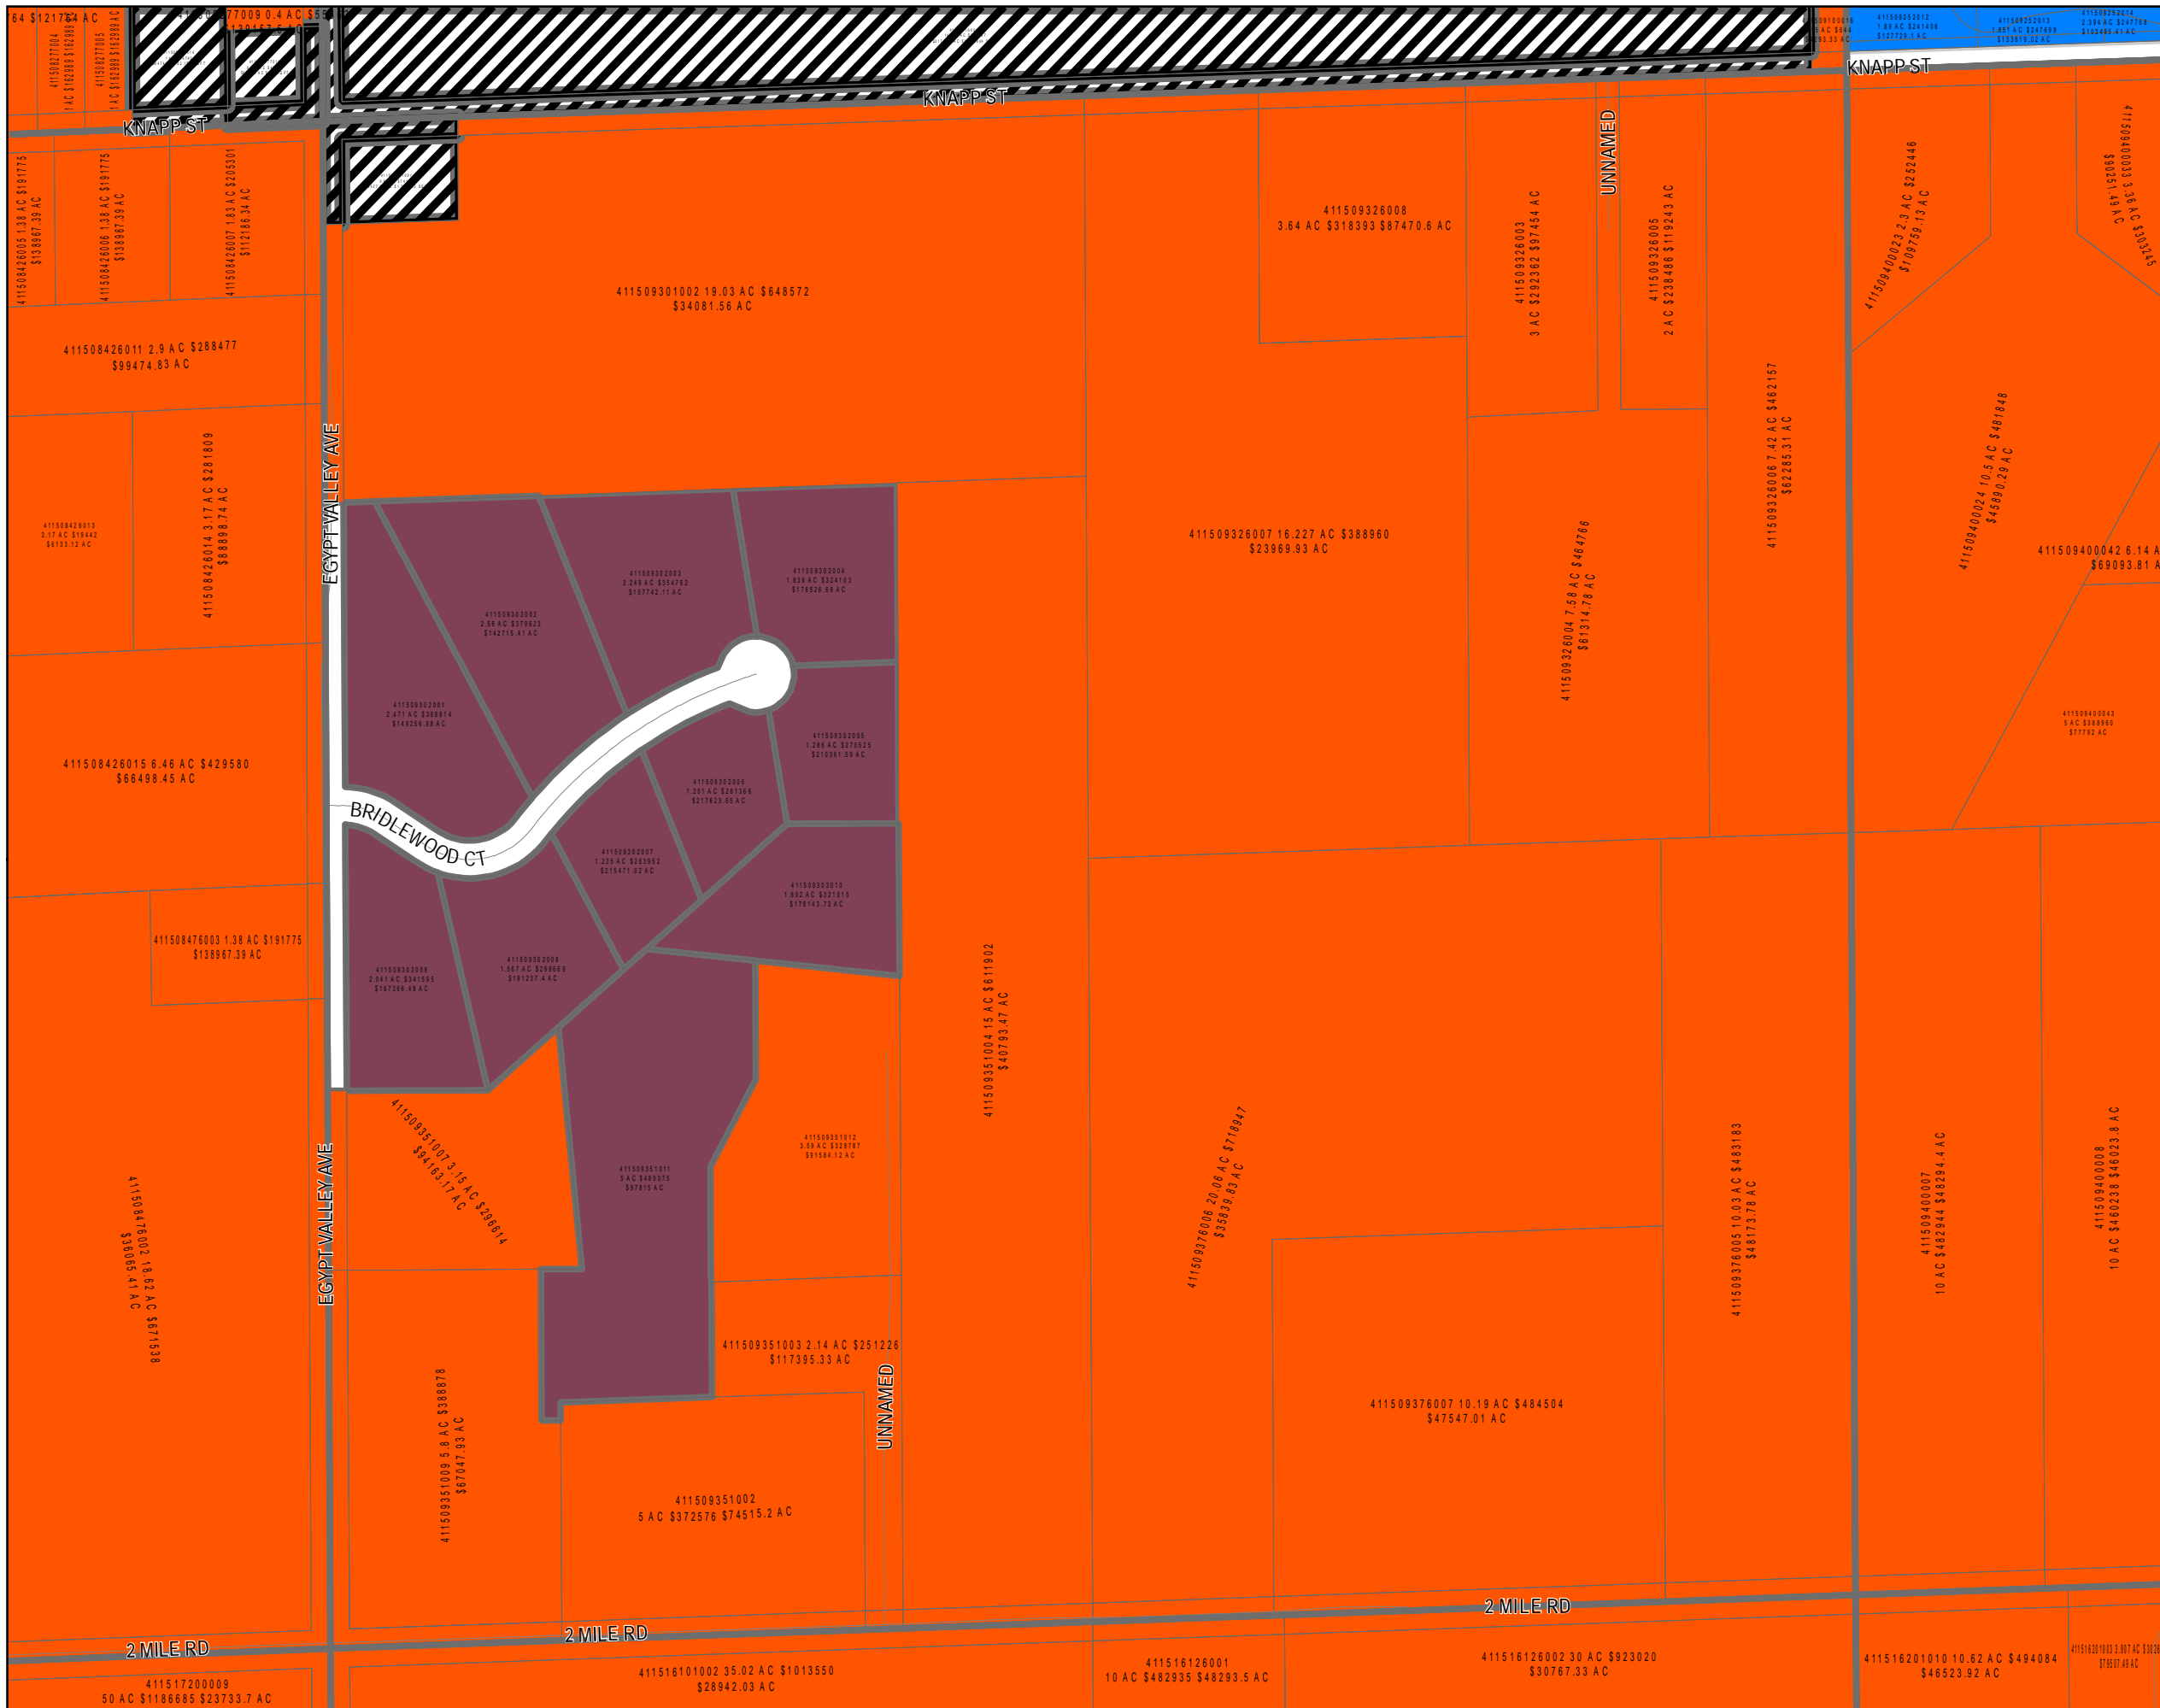

Ada Township 2025 Land Value Map

Township: T07N
Range: R10W
Section: 9
Qrt: SW

Legend

neighborhood	4075	4160	4210