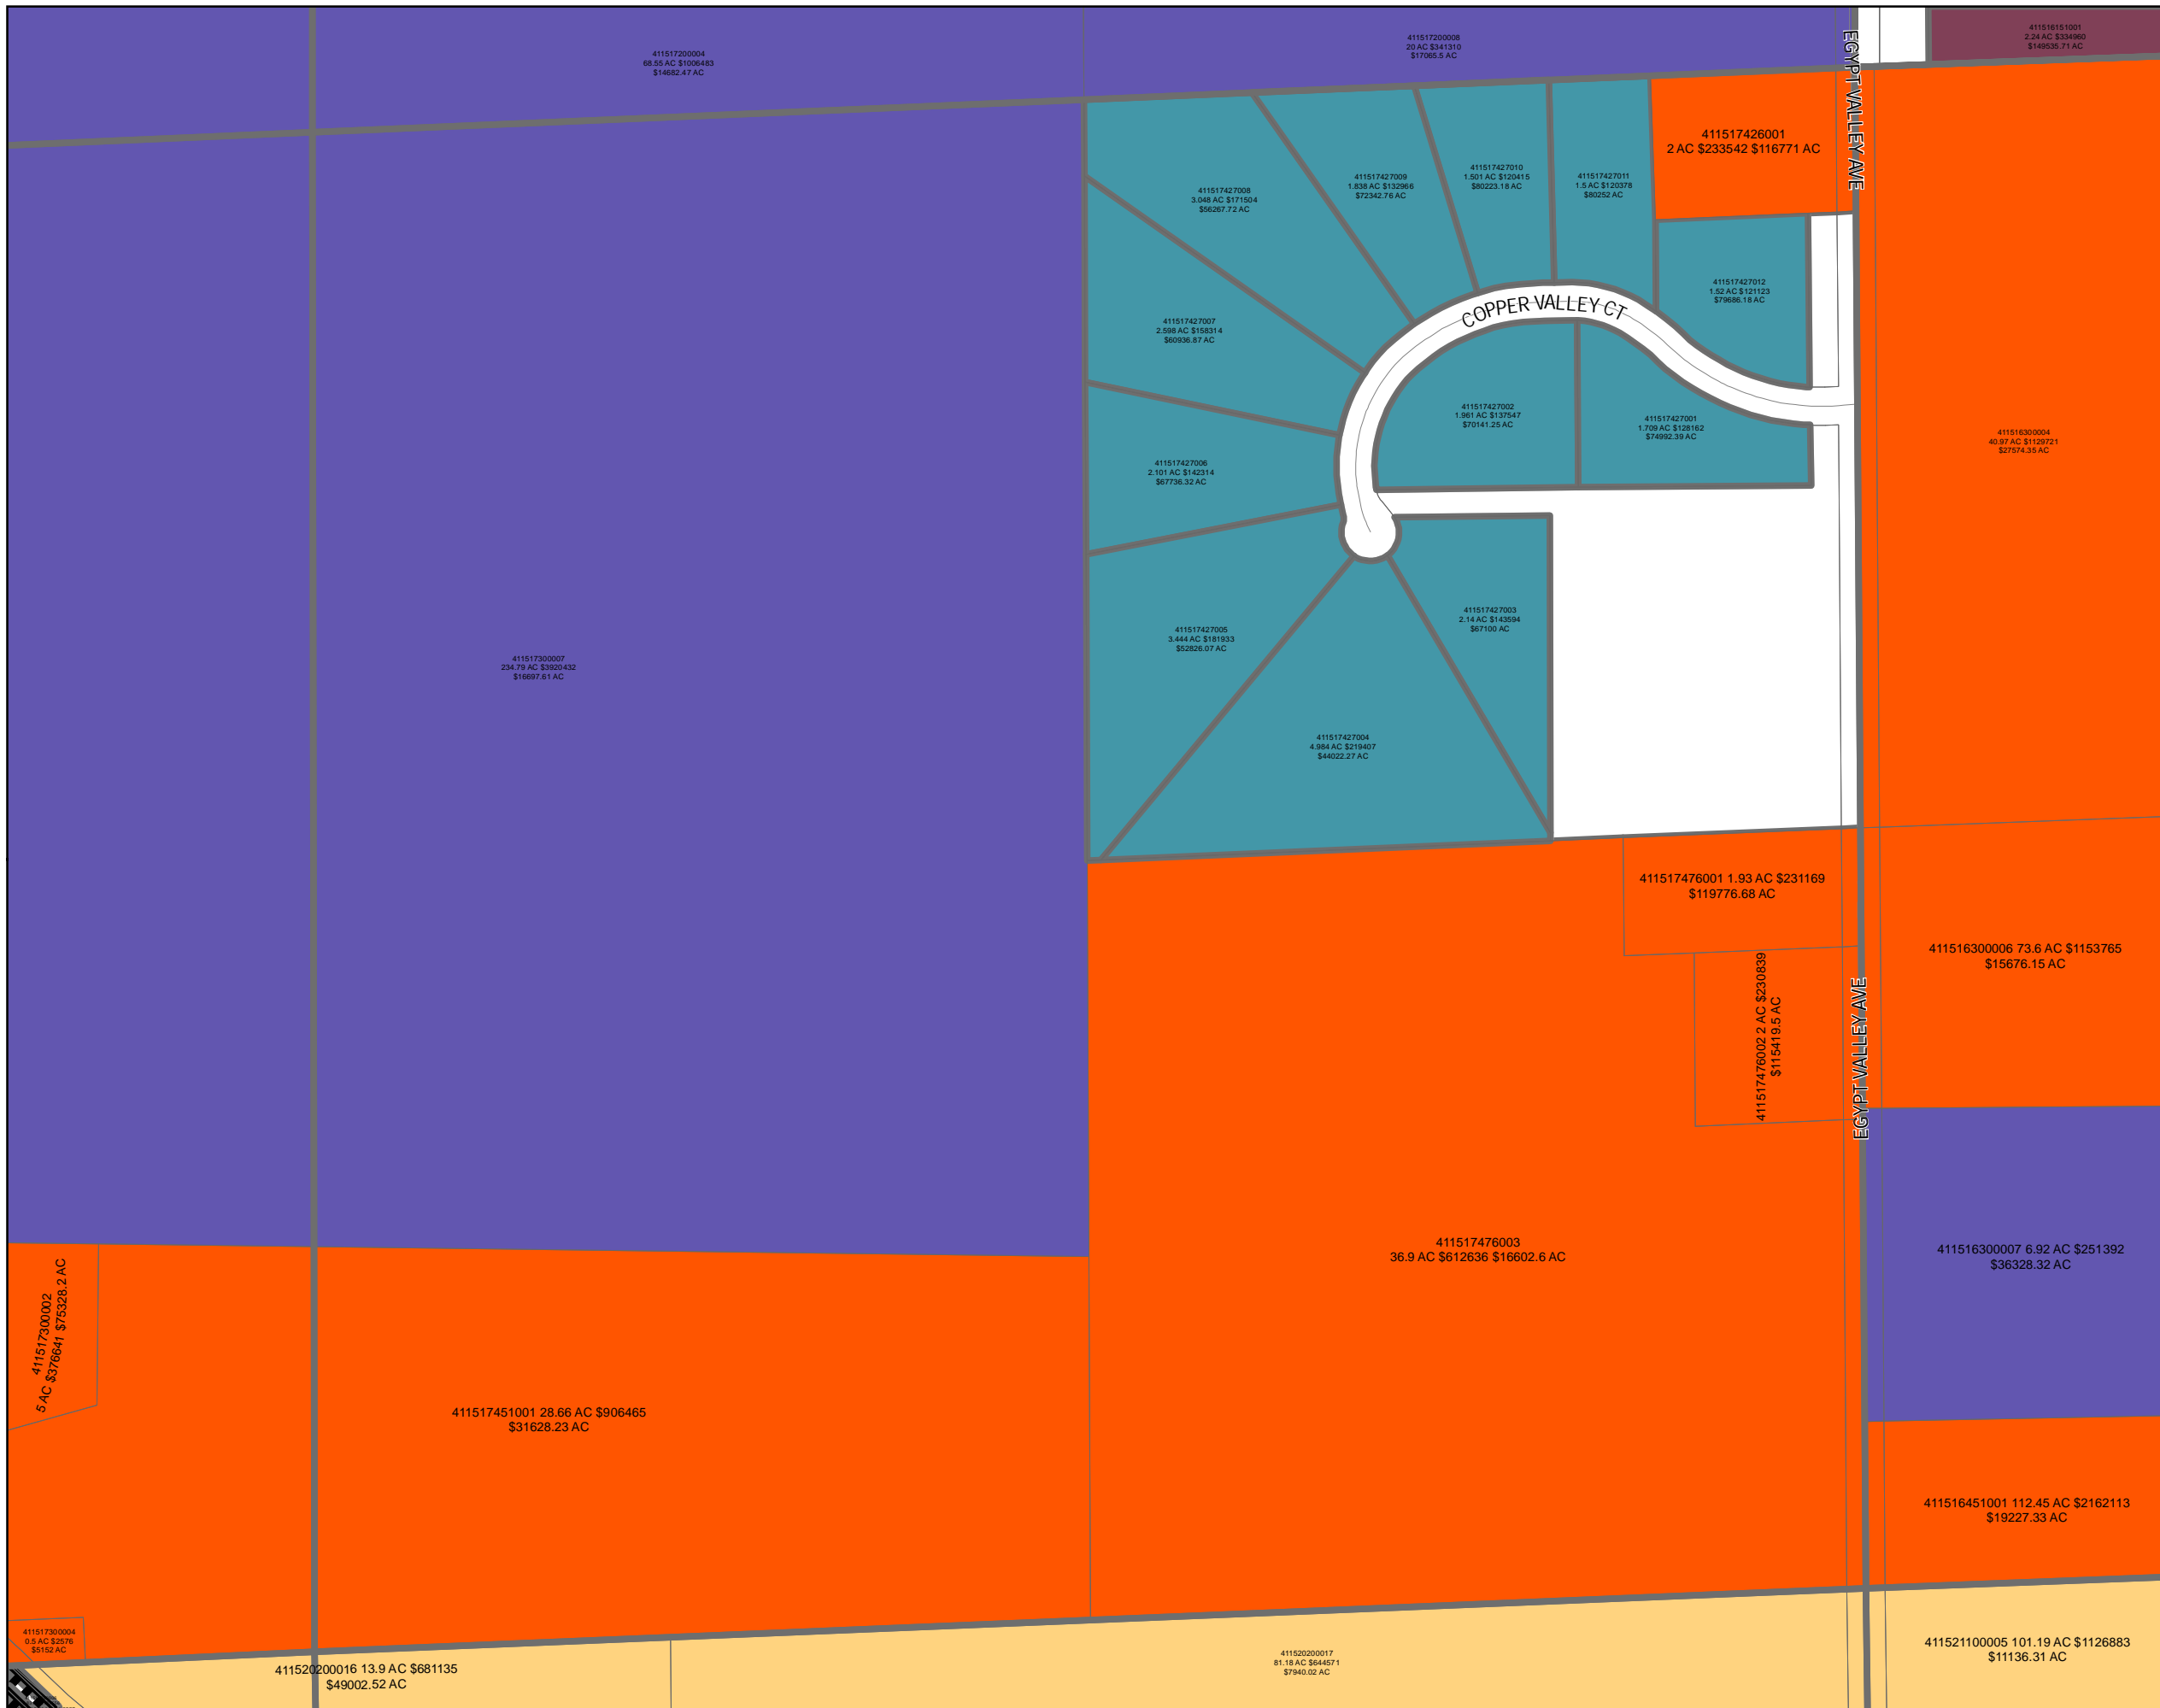

# Ada Township 2025 Land Value Map

Township: T07N  
Range: R10W  
Section: 17  
Qrt: NE

# Ada Township 2025 Land Value Map

Township: T07N  
Range: R10W  
Section: 17  
Qrt: NW

# Ada Township 2025 Land Value Map

Township: T07N  
Range: R10W  
Section: 17  
Qrt: SE