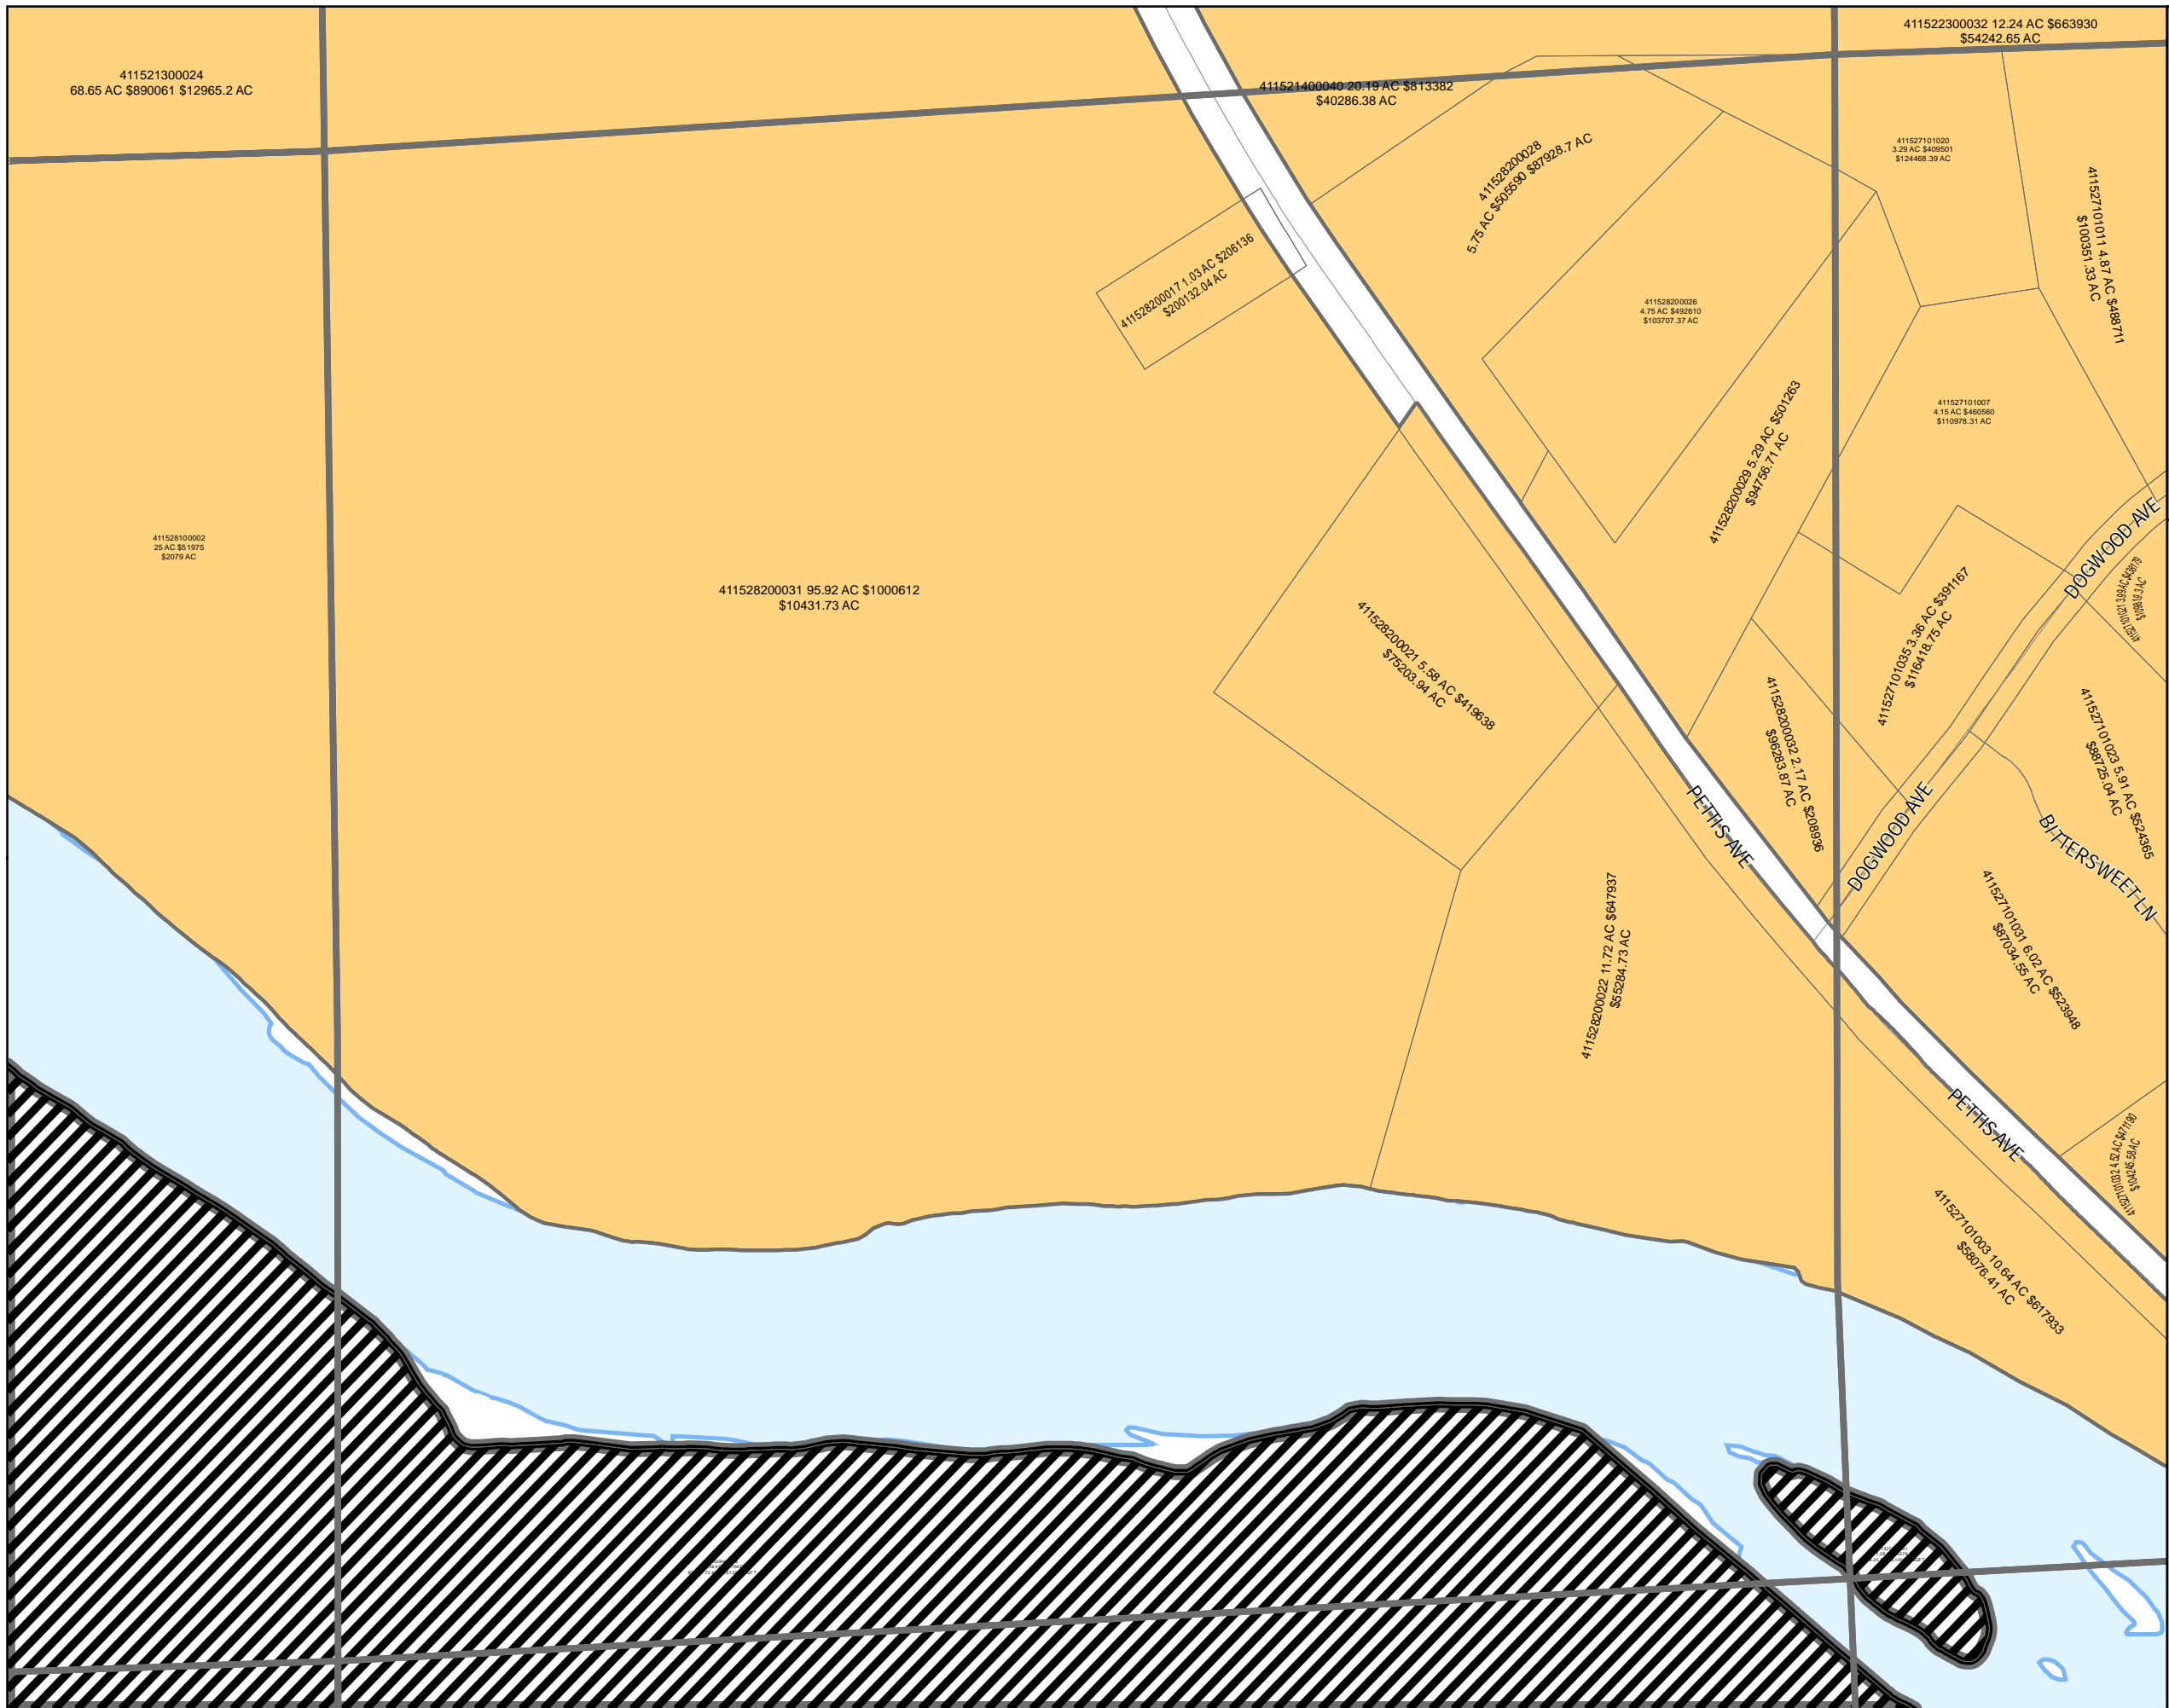

Ada Township 2025 Land Value Map

Township: T07N
Range: R10W
Section: 27
Qrt: NE

Legend

| neighborhood | 4075 | 4160 | 4210 |
|--------------|------|------|------|
| N/A | 4076 | 4170 | 4215 |
| 1000 | 4100 | 4180 | 4250 |
| 1001 | 4110 | 4186 | 4260 |
| 4051 | 4120 | 4187 | 4300 |
| 4060 | 4125 | 4188 | 4310 |
| 4062 | 4130 | 4189 | 4340 |
| 4064 | 4131 | 4195 | 4350 |
| 4070 | 4140 | 4200 | 4410 |
| 4072 | 4150 | 4204 | 9999 |
| 4074 | 4155 | 4205 | |

Ada Township 2025 Land Value Map

Township: T07N
Range: R10W
Section: 27
Qrt: NW

Legend

| neighborhood | 4075 | 4160 | 4210 |
|--------------|------|------|------|
| | | | |
| 1000 | 4076 | 4170 | 4215 |
| 1001 | 4100 | 4180 | 4250 |
| 4051 | 4110 | 4186 | 4260 |
| 4060 | 4120 | 4187 | 4300 |
| 4062 | 4125 | 4188 | 4310 |
| 4064 | 4130 | 4189 | 4340 |
| 4070 | 4131 | 4195 | 4350 |
| 4072 | 4140 | 4200 | 4410 |
| 4074 | 4150 | 4204 | 9999 |
| | 4155 | 4205 | |

Ada Township 2025 Land Value Map

Township: T07N
Range: R10W
Section: 27
Qrt: SE

Legend

| neighborhood | 4075 | 4160 | 4210 |
|--------------|------|------|------|
| | | | |
| | | | |
| | | | |
| | | | |
| | | | |
| | | | |
| | | | |
| | | | |
| | | | |
| | | | |

Ada Township 2025 Land Value Map

Township: T07N
Range: R10W
Section: 27
Qrt: SW

Legend

| neighborhood | 4075 | 4160 | 4210 |
|--------------|------|------|------|
| | | | |
| | | | |
| | | | |
| | | | |
| | | | |
| | | | |
| | | | |
| | | | |
| | | | |
| | | | |