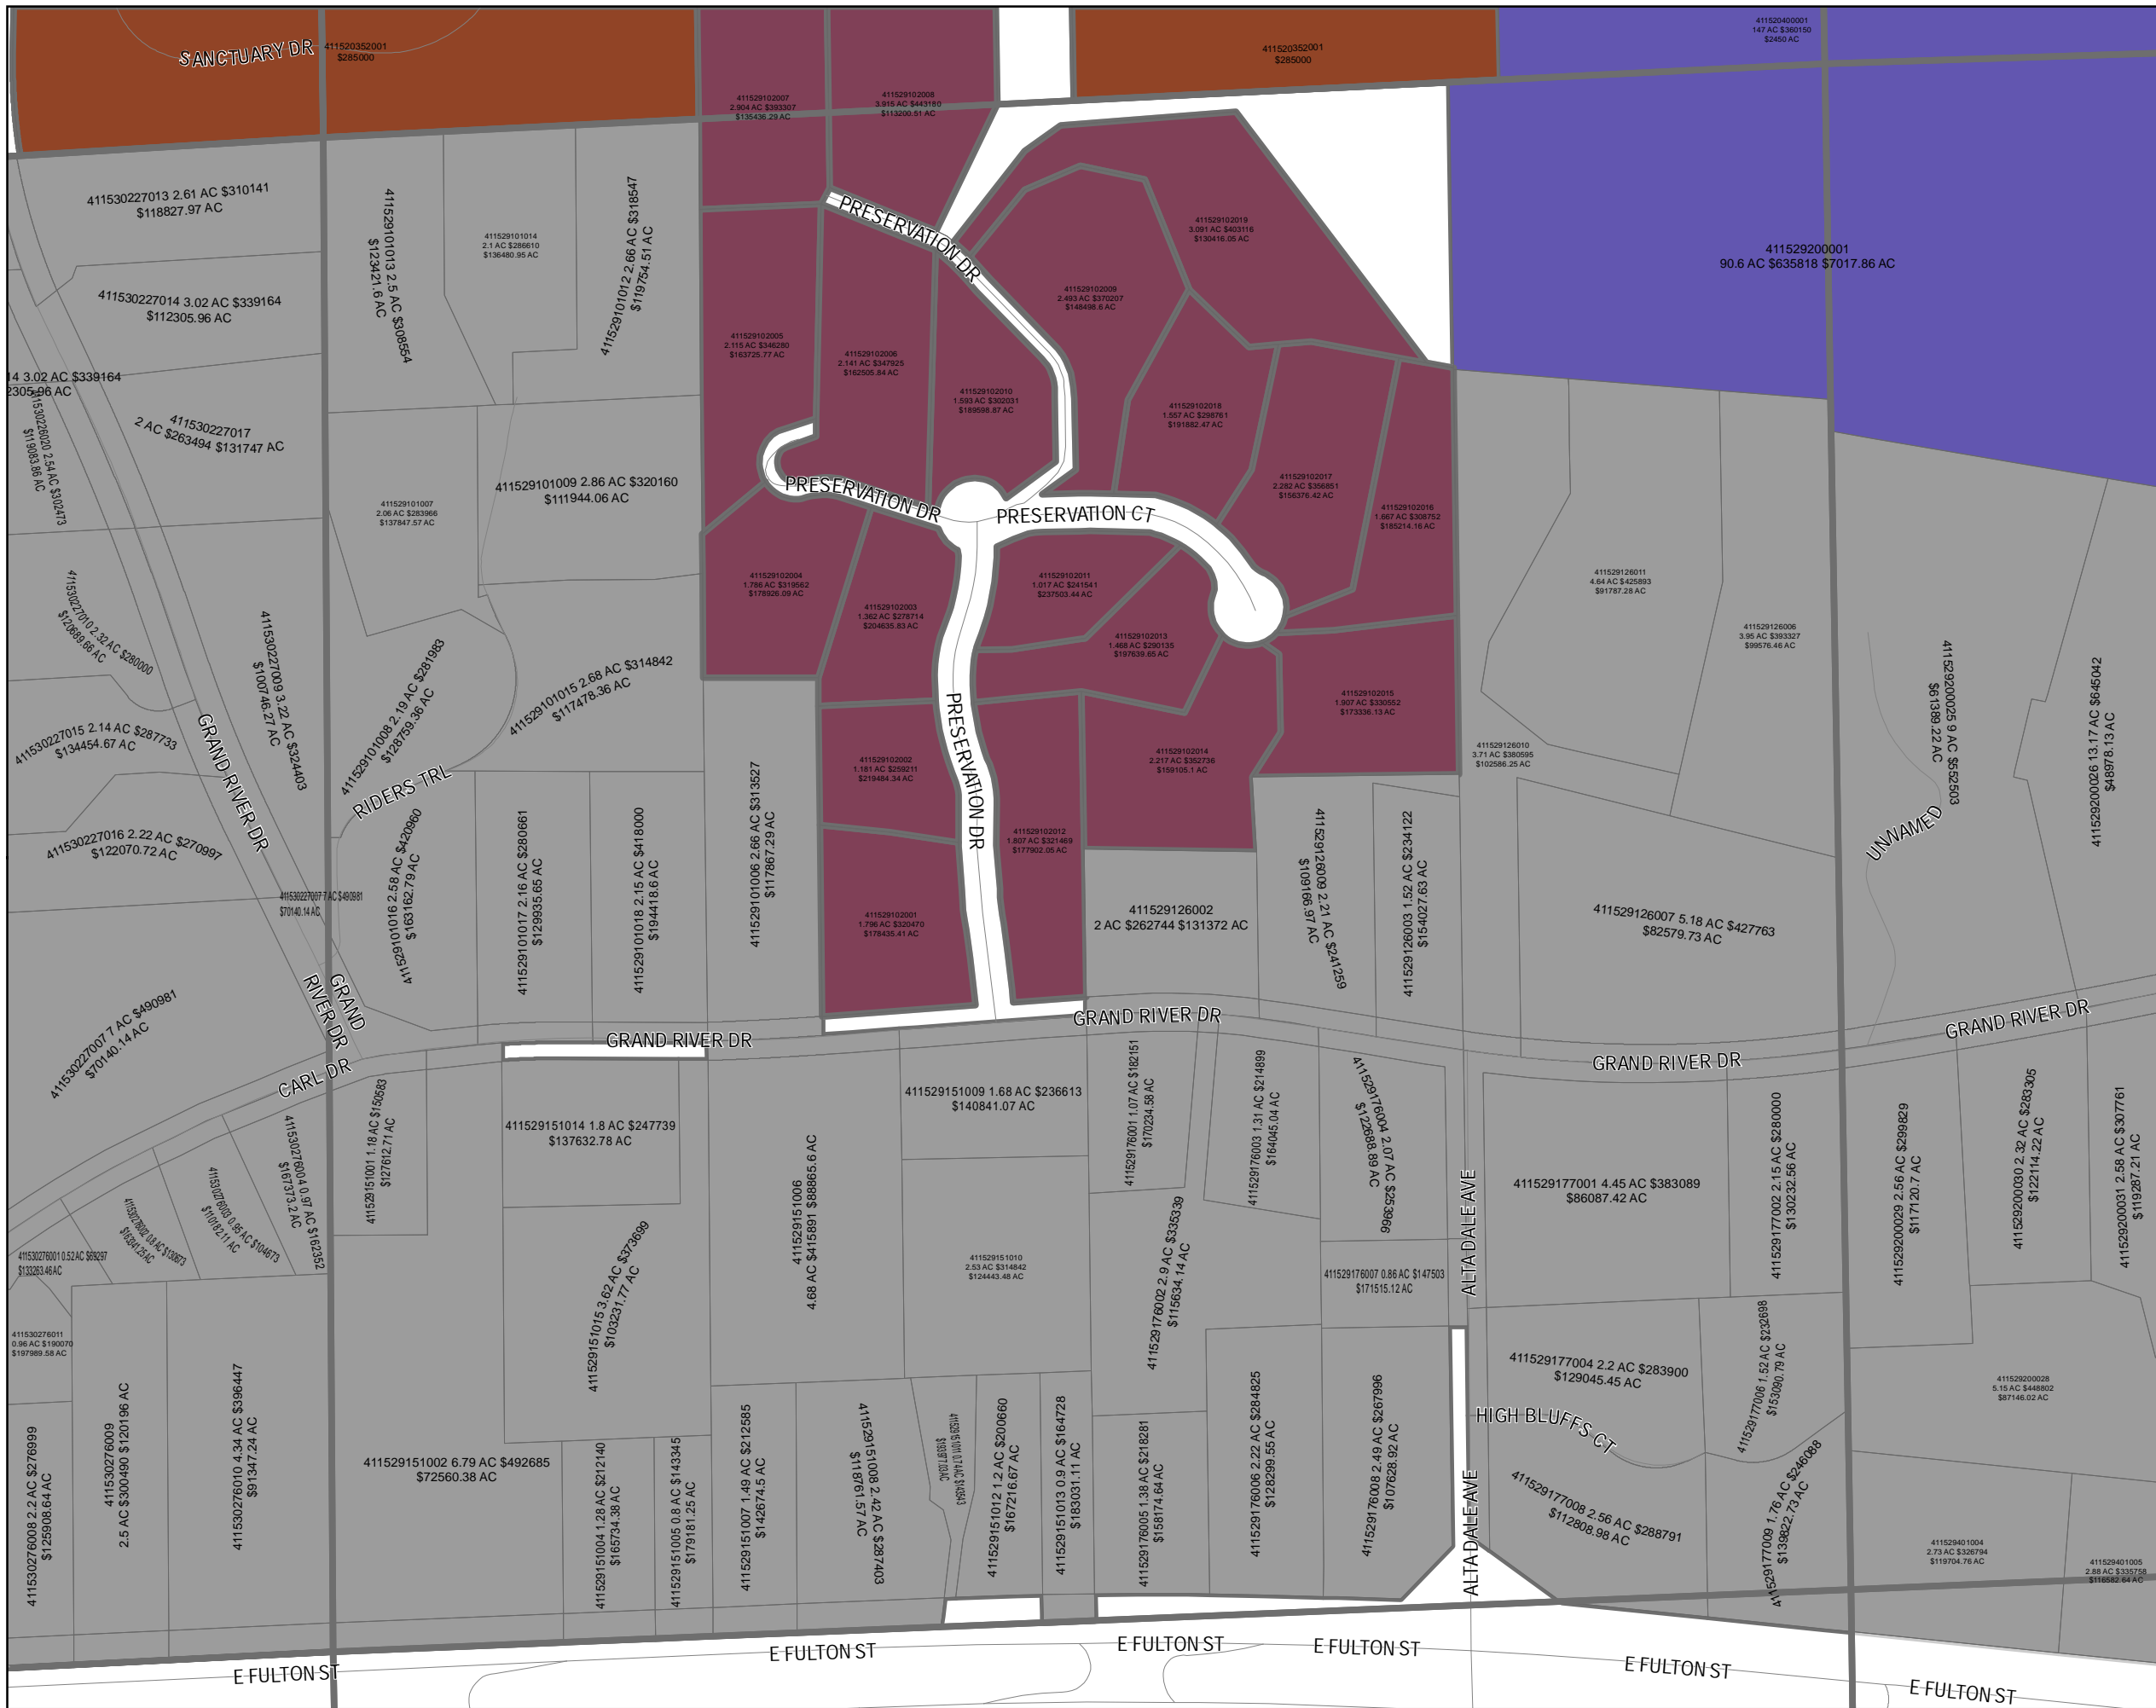

Ada Township 2025 Land Value Map

Township: T07N
Range: R10W
Section: 28
Qrt: SE

Legend

| neighborhood | 4075 | 4160 | 4210 |
|--------------|------|------|------|
| | | | |
| | | | |
| | | | |
| | | | |
| | | | |
| | | | |
| | | | |
| | | | |
| | | | |
| | | | |

Ada Township 2025 Land Value Map

Township: T07N
Range: R10W
Section: 28
Qrt: SW

Legend

| neighborhood | 4075 | 4160 | 4210 |
|--------------|------|------|------|
| | | | |
| N/A | 4076 | 4170 | 4215 |
| | 4100 | 4180 | 4250 |
| | 1000 | 4186 | 4260 |
| | 1001 | 4187 | 4300 |
| | 4051 | 4125 | 4188 |
| | 4060 | 4130 | 4189 |
| | 4062 | 4140 | 4180 |
| | 4064 | 4150 | 4195 |
| | 4070 | 4155 | 4200 |
| | 4072 | 4204 | 4340 |
| | 4074 | 4205 | 4350 |
| | | | 4410 |
| | | | 9999 |

Ada Township 2025 Land Value Map

Township: T07N
Range: R10W
Section: 29
Qrt: NE

Legend

| neighborhood | 4075 | 4160 | 4210 |
|--------------|------|------|------|
| N/A | 4076 | 4170 | 4215 |
| 1000 | 4100 | 4180 | 4250 |
| 1001 | 4110 | 4186 | 4260 |
| 4051 | 4120 | 4187 | 4300 |
| 4060 | 4125 | 4188 | 4310 |
| 4062 | 4130 | 4189 | 4340 |
| 4064 | 4131 | 4195 | 4350 |
| 4070 | 4140 | 4200 | 4410 |
| 4072 | 4150 | 4204 | 9999 |
| 4074 | 4155 | 4205 | |

Ada Township 2025 Land Value Map

Township: T07N
Range: R10W
Section: 30
Qrt: SW

Legend

| neighborhood | 4075 | 4160 | 4210 |
|--------------|------|------|------|
| | | | |
| 1000 | 4076 | 4170 | 4215 |
| 1001 | 4100 | 4180 | 4250 |
| 4051 | 4110 | 4186 | 4260 |
| 4060 | 4120 | 4187 | 4300 |
| 4062 | 4125 | 4188 | 4310 |
| 4064 | 4130 | 4189 | 4340 |
| 4070 | 4131 | 4195 | 4350 |
| 4072 | 4140 | 4200 | 4410 |
| 4074 | 4150 | 4204 | 9999 |
| | 4155 | 4205 | |