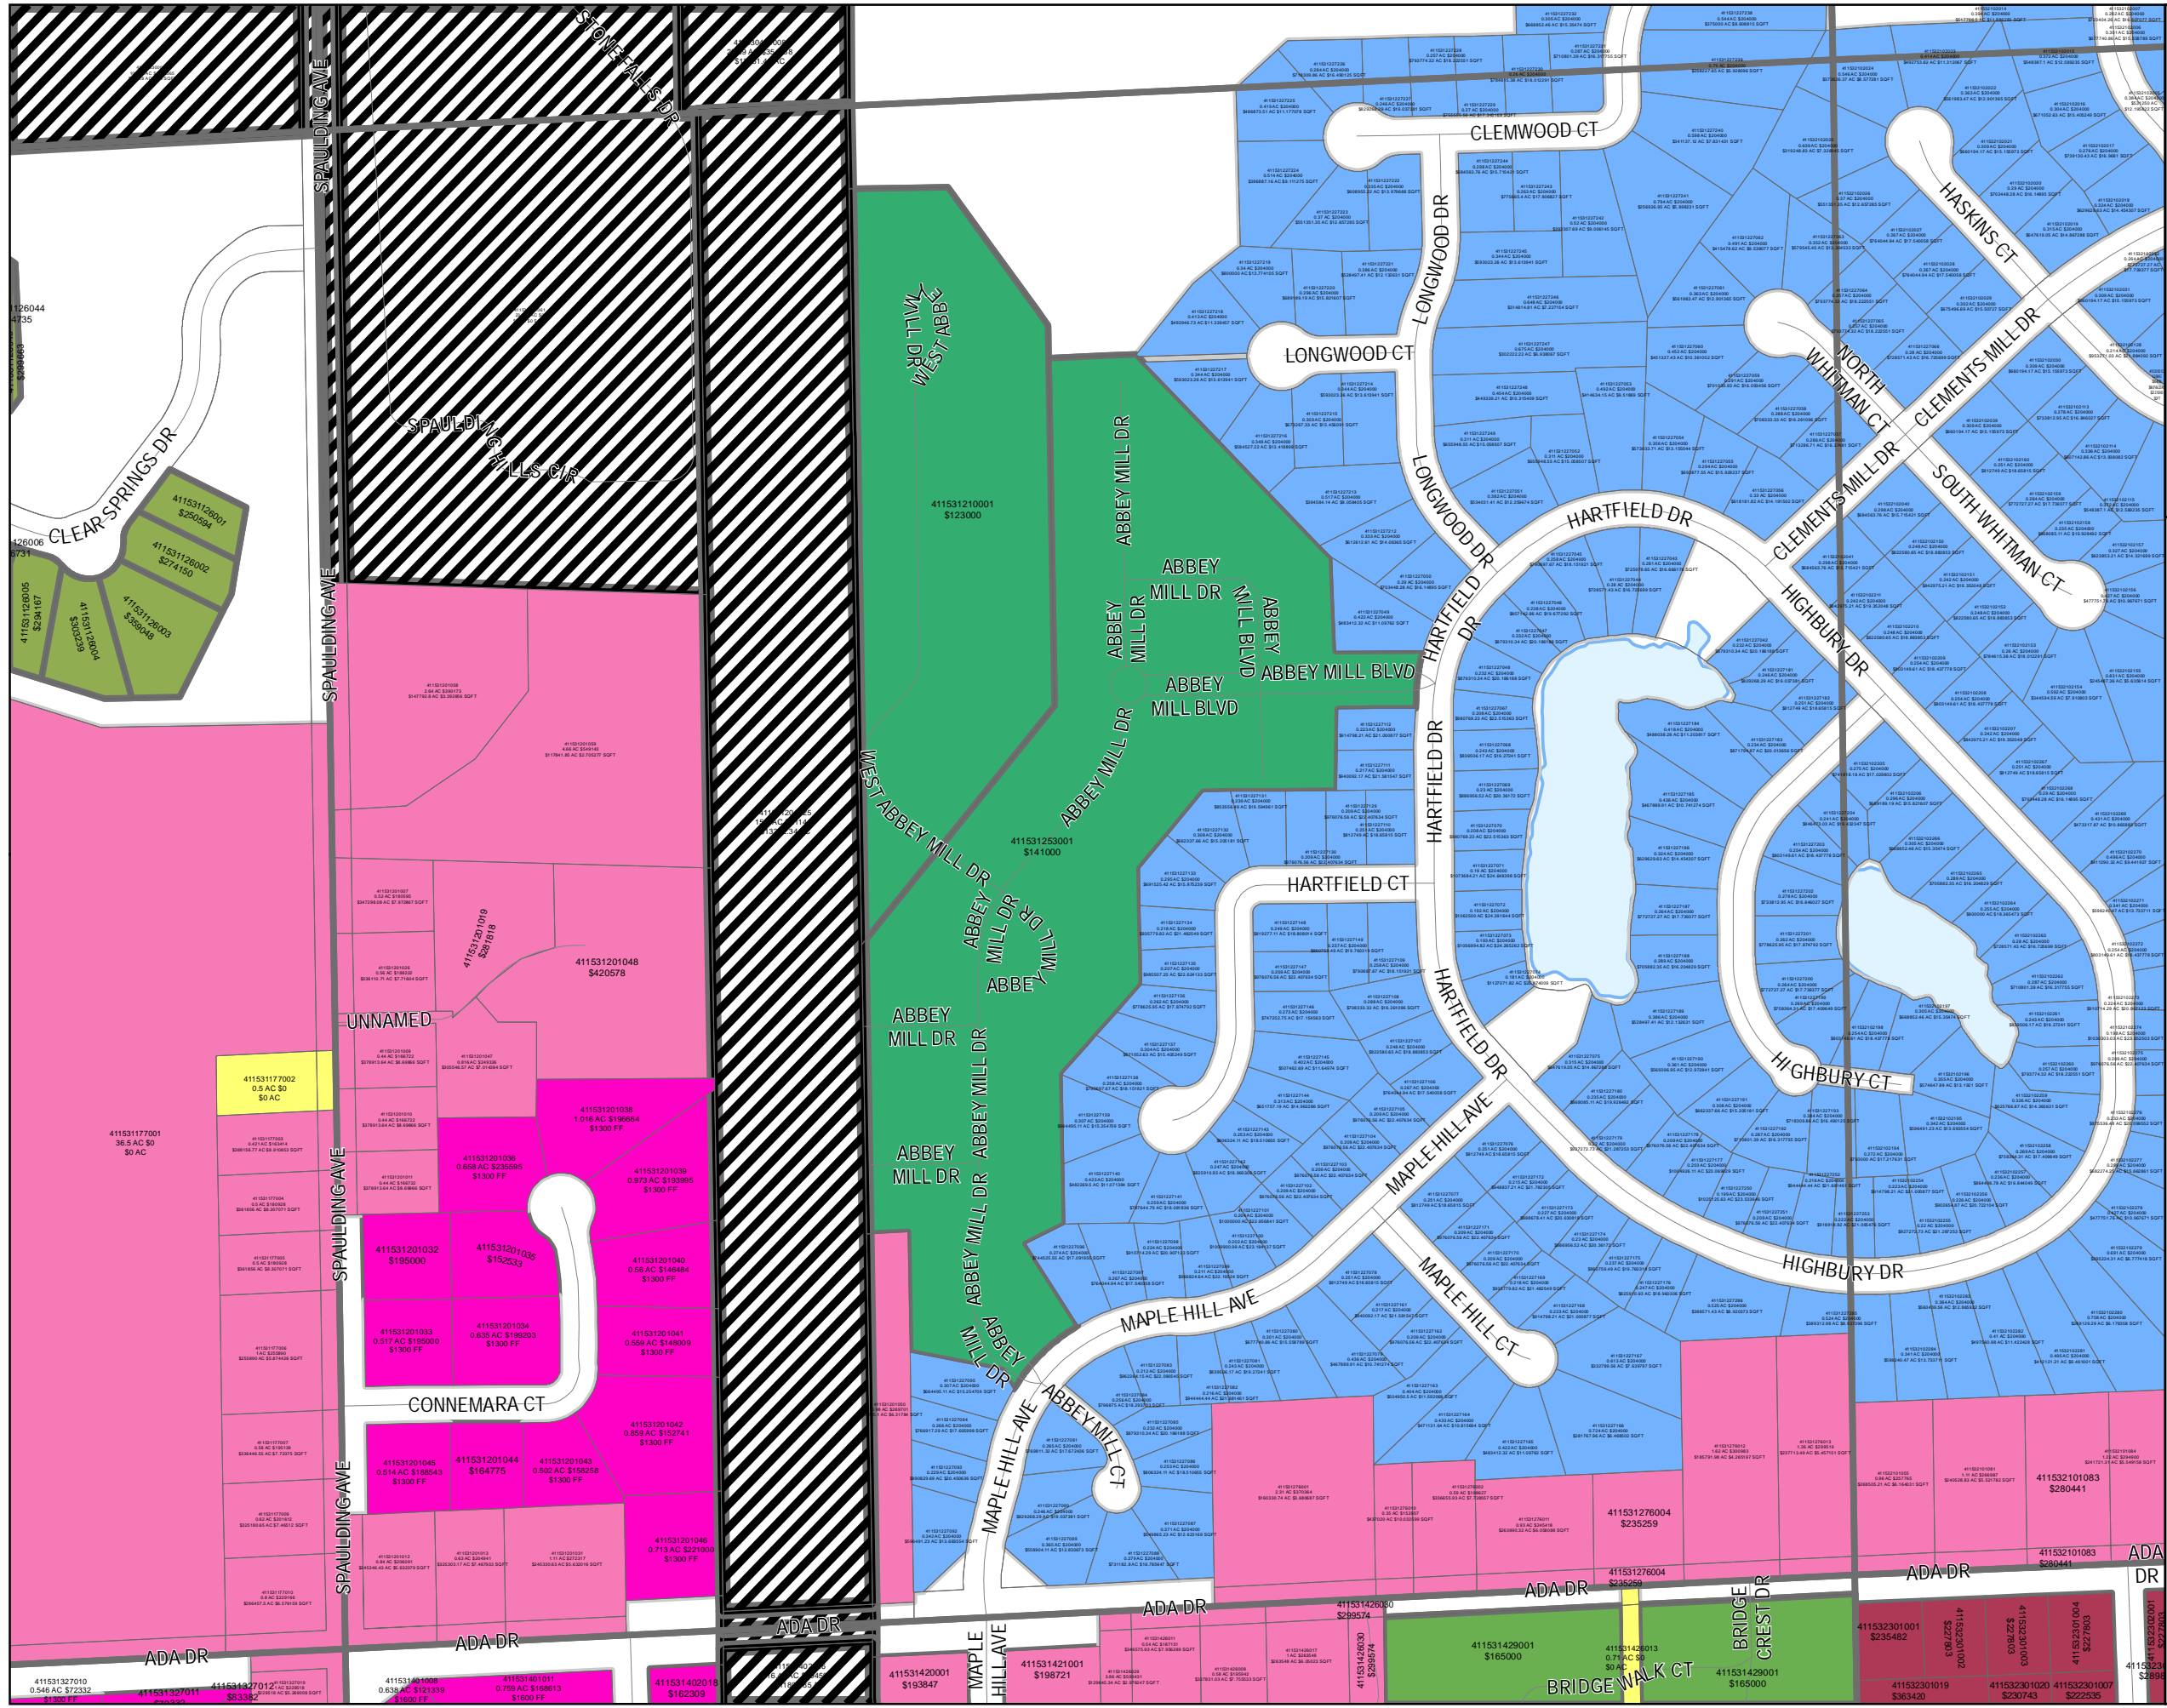

Ada Township 2025 Land Value Map

Township: T07N
Range: R10W
Section: 30
Qrt: NW

Legend

| neighborhood | 4075 | 4160 | 4210 | |
|--------------|------|------|------|------|
| | N/A | 4076 | 4170 | 4215 |
| | 1000 | 4100 | 4180 | 4250 |
| | 1001 | 4110 | 4186 | 4260 |
| | 4051 | 4120 | 4187 | 4300 |
| | 4060 | 4125 | 4188 | 4310 |
| | 4062 | 4130 | 4189 | 4340 |
| | 4064 | 4131 | 4195 | 4350 |
| | 4070 | 4140 | 4200 | 4410 |
| | 4072 | 4150 | 4204 | 9999 |
| | 4074 | 4155 | 4205 | |

Ada Township 2025 Land Value Map

Township: T07N
Range: R10W
Section: 30
Qrt: SE

Legend

| neighborhood | 4075 | 4160 | 4210 |
|--------------|------|------|------|
| | N/A | | |
| | 1000 | | 4170 |
| | 1001 | | 4186 |
| | 4051 | | 4120 |
| | 4060 | | 4188 |
| | 4062 | | 4130 |
| | 4064 | | 4131 |
| | 4070 | | 4140 |
| | 4072 | | 4150 |
| | 4074 | | 4155 |
| | | | 4180 |
| | | | 4187 |
| | | | 4189 |
| | | | 4195 |
| | | | 4200 |
| | | | 4204 |
| | | | 4205 |
| | | | 4215 |
| | | | 4250 |
| | | | 4260 |
| | | | 4300 |
| | | | 4310 |
| | | | 4340 |
| | | | 4350 |
| | | | 4410 |
| | | | 9999 |

Ada Township 2025 Land Value Map

Township: T07N
Range: R10W
Section: 30
Qrt: SW

Legend

| neighborhood | 4075 | 4160 | 4210 |
|--------------|------|------|------|
| | | | |
| 1000 | 4076 | 4170 | 4215 |
| 1001 | 4100 | 4180 | 4250 |
| 4051 | 4110 | 4186 | 4260 |
| 4060 | 4120 | 4187 | 4300 |
| 4062 | 4125 | 4188 | 4310 |
| 4064 | 4130 | 4189 | 4340 |
| 4070 | 4131 | 4195 | 4350 |
| 4072 | 4140 | 4200 | 4410 |
| 4074 | 4150 | 4204 | 9999 |
| | 4155 | 4205 | |

Ada Township 2025 Land Value Map

Township: T07N
Range: R10W
Section: 31
Qrt: NE

Legend

| neighborhood | 4075 | 4160 | 4210 |
|--------------|------|------|------|
| | N/A | | |
| | 4076 | | 4215 |
| | 4100 | | 4250 |
| | 1001 | | 4260 |
| | 4051 | | 4300 |
| | 4060 | | 4310 |
| | 4062 | | 4340 |
| | 4064 | | 4350 |
| | 4070 | | 4410 |
| | 4072 | | 9999 |
| | 4074 | | |
| | | | |
| | | | |
| | | | |