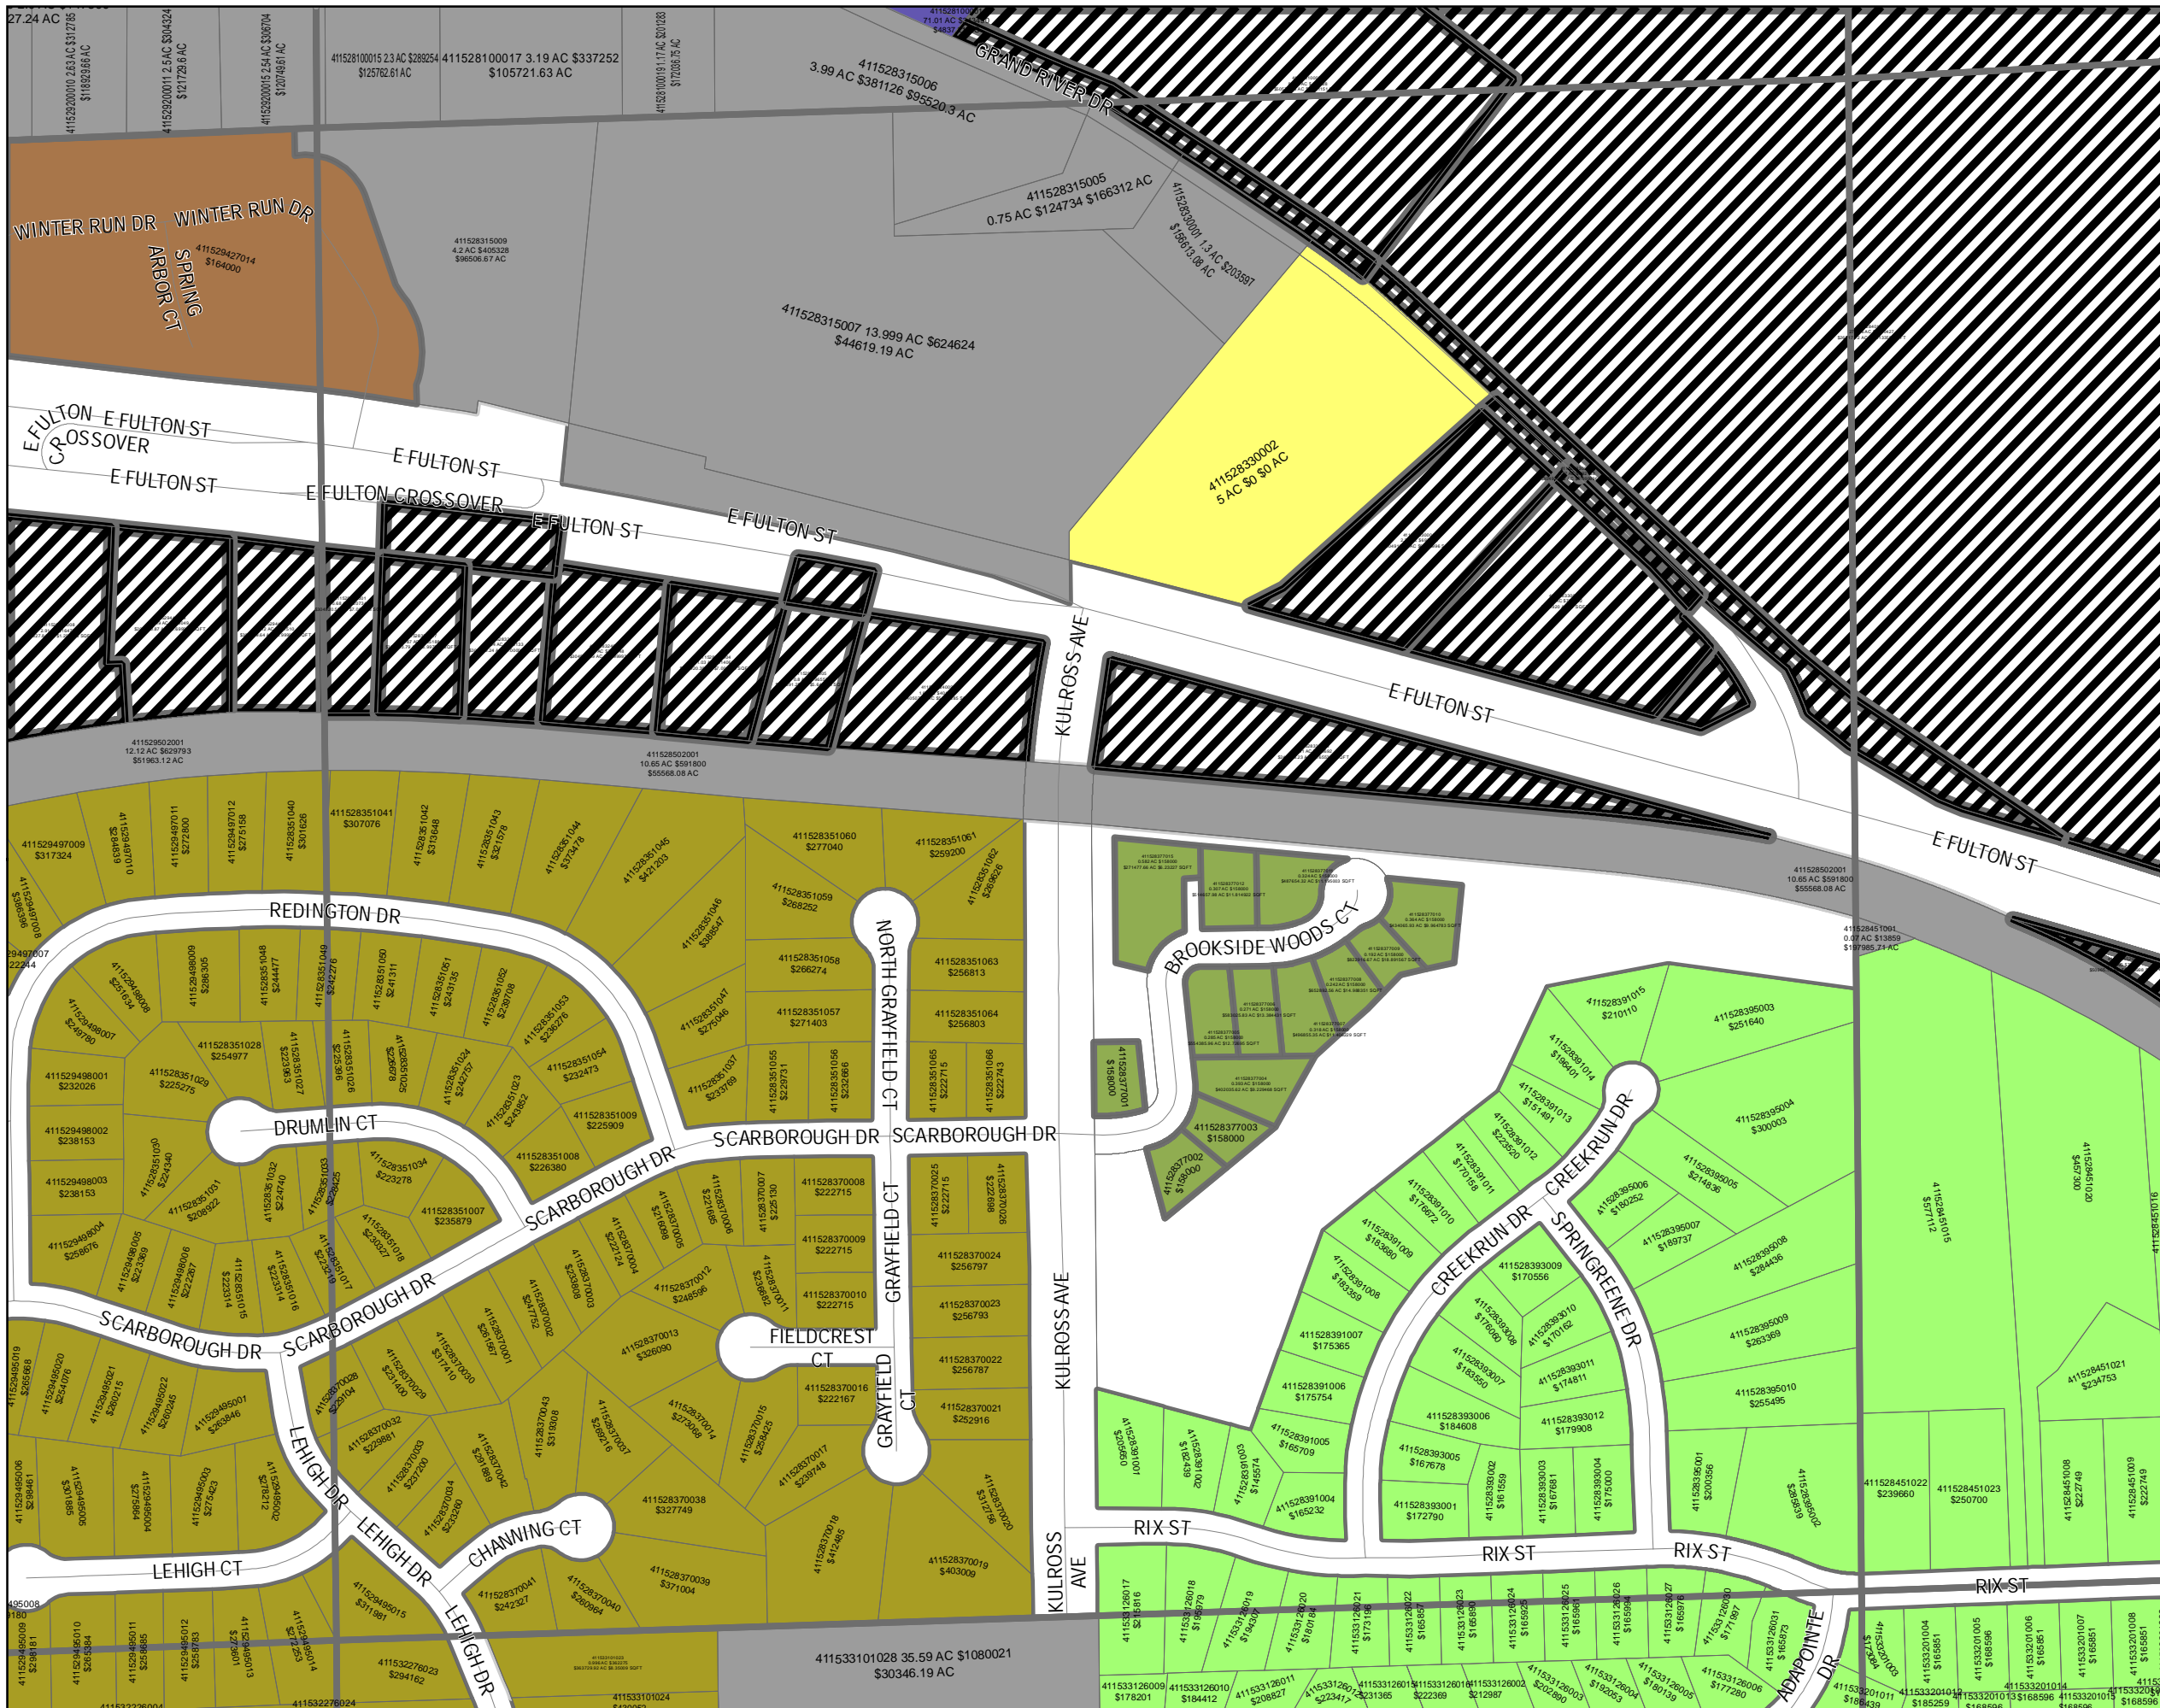

Ada Township 2025 Land Value Map

Township: T07N
Range: R10W
Section: 28
Qrt: NE

Legend

| neighborhood | 4075 | 4160 | 4210 |
|--------------|------|------|------|
| | | | |
| | | | |
| | | | |
| | | | |
| | | | |
| | | | |
| | | | |
| | | | |
| | | | |
| | | | |

Ada Township 2025 Land Value Map

Township: T07N
Range: R10W
Section: 28
Qrt: NW

Legend

| neighborhood | 4075 | 4160 | 4210 |
|--------------|------|------|------|
| | 4076 | 4170 | 4215 |
| 1000 | 4100 | 4180 | 4250 |
| 1001 | 4110 | 4186 | 4260 |
| 4051 | 4120 | 4187 | 4300 |
| 4060 | 4125 | 4188 | 4310 |
| 4062 | 4130 | 4189 | 4340 |
| 4064 | 4131 | 4195 | 4350 |
| 4070 | 4140 | 4200 | 4410 |
| 4072 | 4150 | 4204 | 9999 |
| 4074 | 4155 | 4205 | |

Ada Township 2025 Land Value Map

Township: T07N
Range: R10W
Section: 28
Qrt: SE

Legend

| neighborhood | 4075 | 4160 | 4210 |
|--------------|------|------|------|
| | | | |
| | | | |
| | | | |
| | | | |
| | | | |
| | | | |
| | | | |
| | | | |
| | | | |
| | | | |

Ada Township 2025 Land Value Map

Township: T07N
Range: R10W
Section: 28
Qrt: SW

Legend

| neighborhood | 4075 | 4160 | 4210 |
|--------------|------|------|------|
| | | | |
| N/A | 4076 | 4170 | 4215 |
| | 4100 | 4180 | 4250 |
| | 1000 | 4186 | 4260 |
| | 1001 | 4187 | 4300 |
| | 4051 | 4125 | 4188 |
| | 4060 | 4130 | 4189 |
| | 4062 | 4140 | 4180 |
| | 4064 | 4150 | 4195 |
| | 4070 | 4155 | 4200 |
| | 4072 | 4204 | 4340 |
| | 4074 | 4205 | 4350 |
| | | | 4410 |
| | | | 9999 |