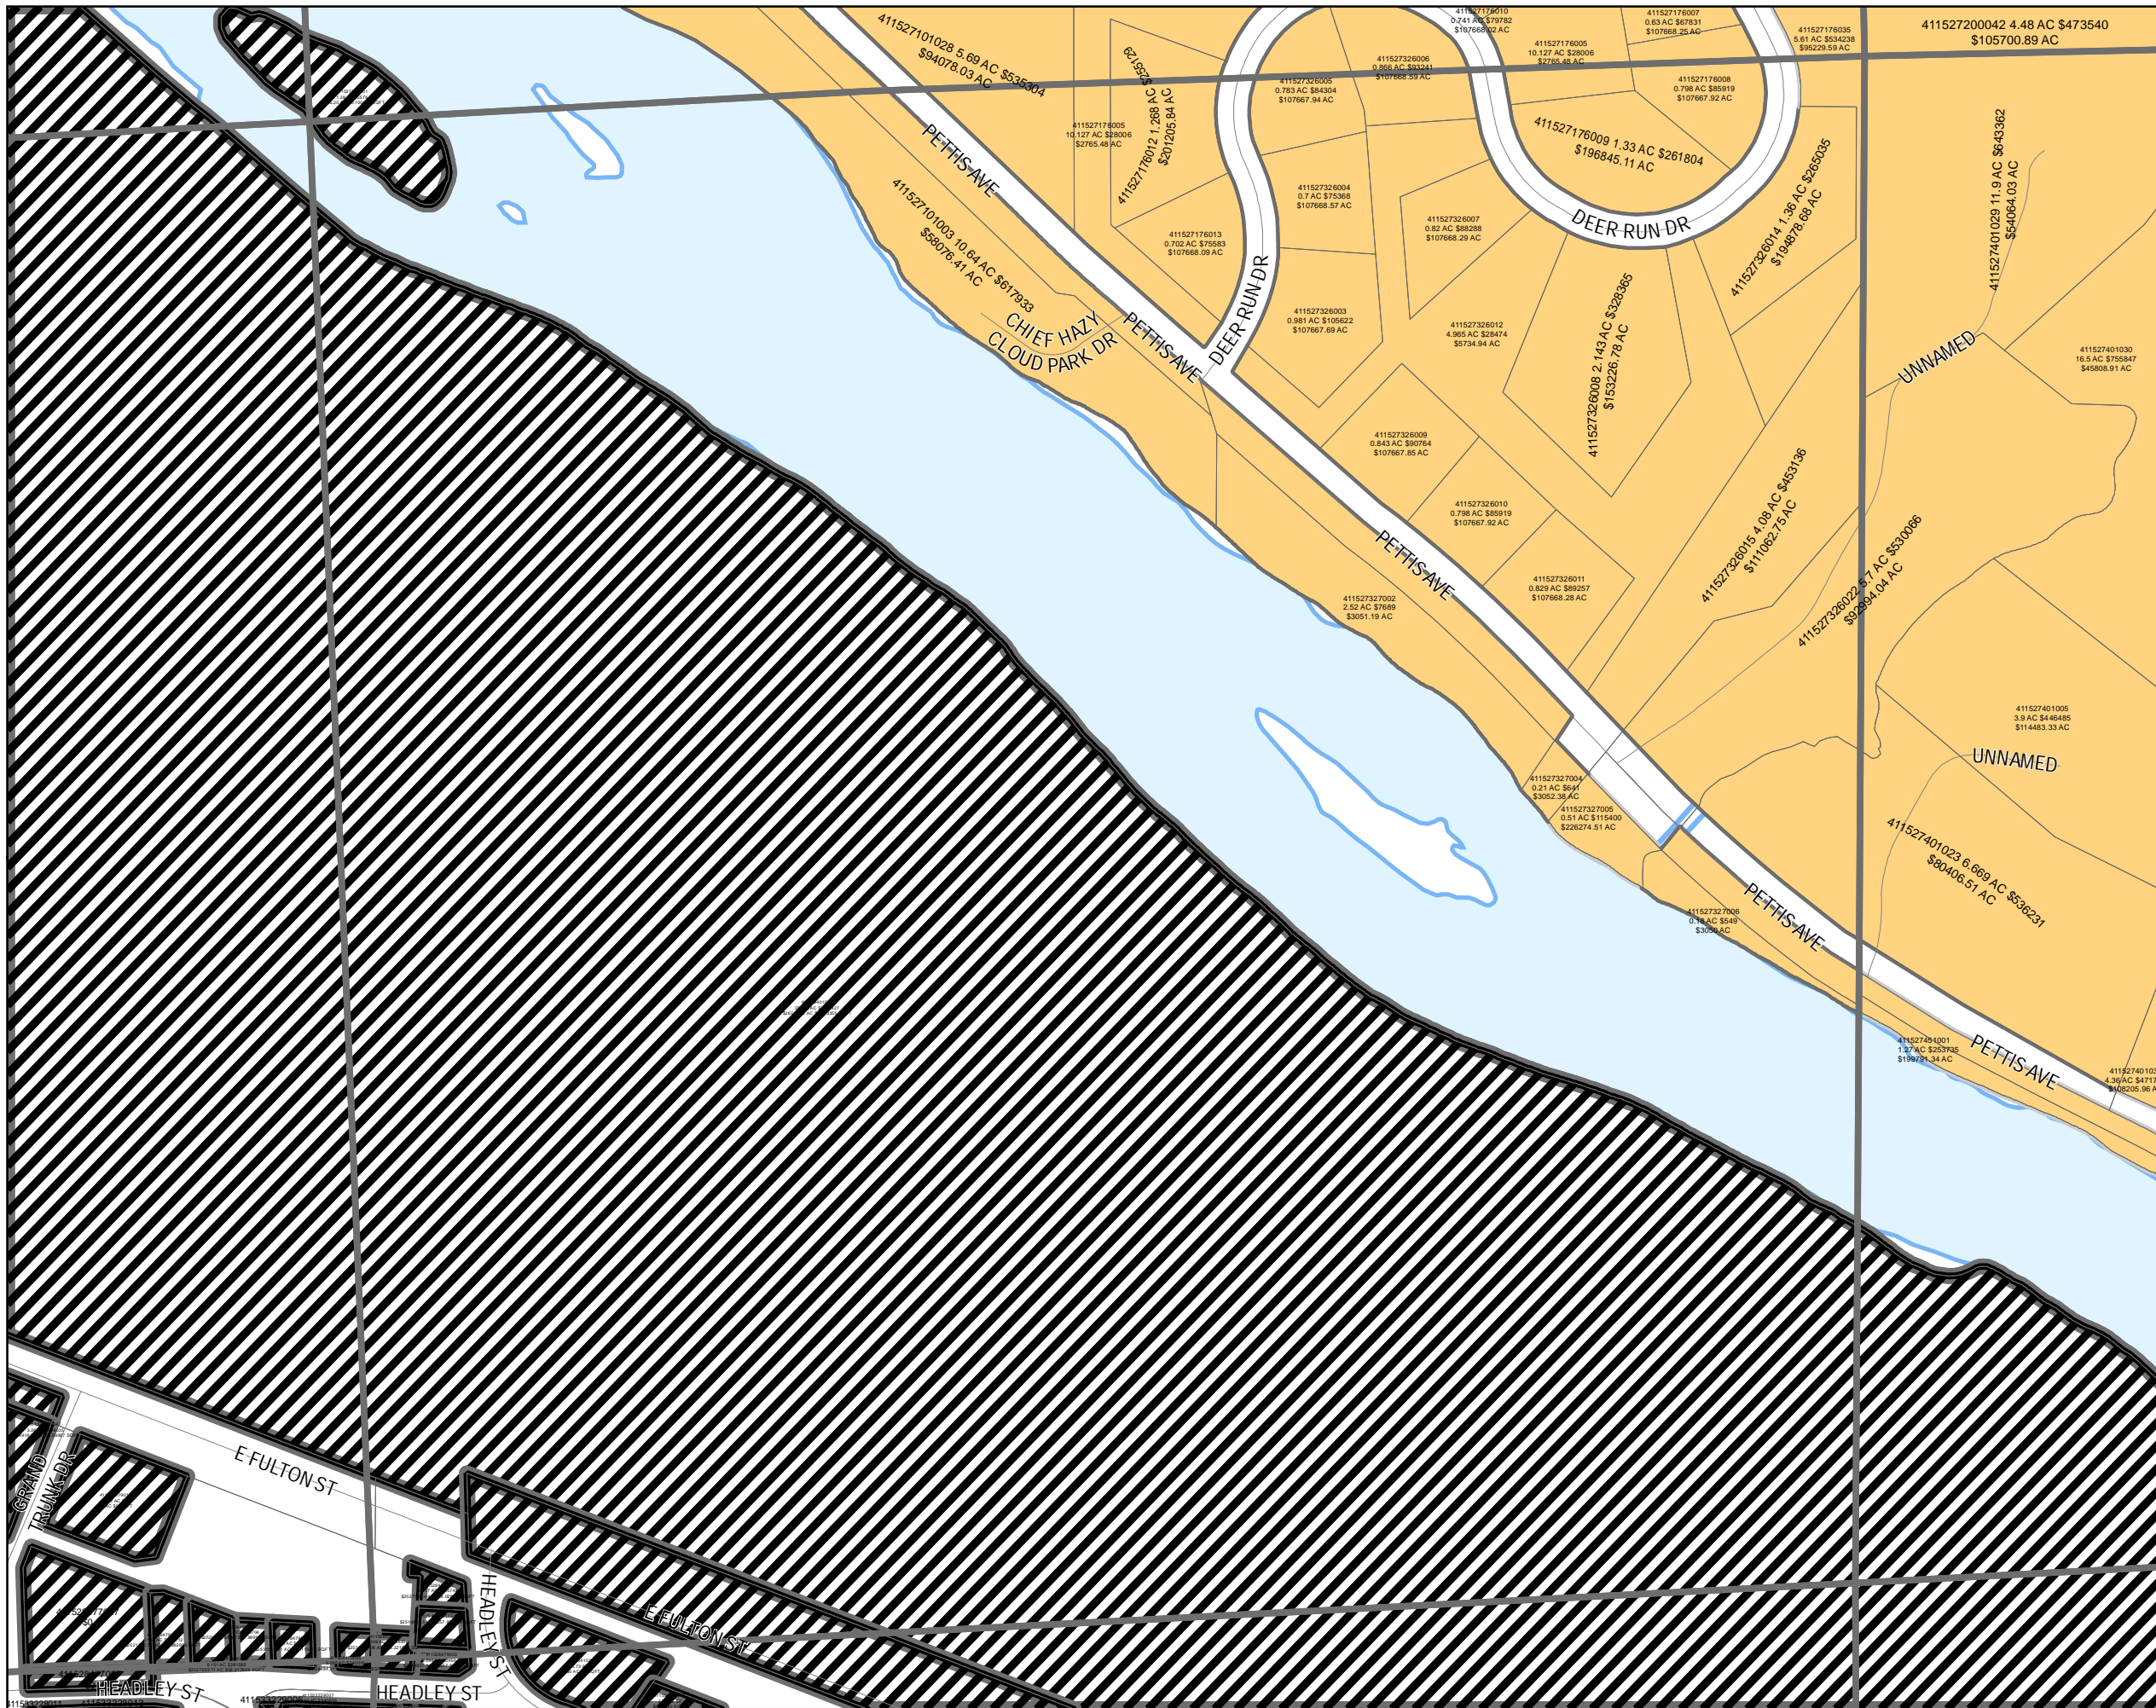

Ada Township 2025 Land Value Map

Township: T07N
Range: R10W
Section: 27
Qrt: NE

Legend

| neighborhood | 4075 | 4160 | 4210 |
|--------------|------|------|------|
| N/A | 4076 | 4170 | 4215 |
| 1000 | 4100 | 4180 | 4250 |
| 1001 | 4110 | 4186 | 4260 |
| 4051 | 4120 | 4187 | 4300 |
| 4060 | 4125 | 4188 | 4310 |
| 4062 | 4130 | 4189 | 4340 |
| 4064 | 4131 | 4195 | 4350 |
| 4070 | 4140 | 4200 | 4410 |
| 4072 | 4150 | 4204 | 9999 |
| 4074 | 4155 | 4205 | |

Ada Township 2025 Land Value Map

Township: T07N
Range: R10W
Section: 27
Qrt: NW

Legend

| neighborhood | 4075 | 4160 | 4210 |
|--------------|------|------|------|
| | | | |
| 1000 | 4076 | 4170 | 4215 |
| 1001 | 4100 | 4180 | 4250 |
| 4051 | 4110 | 4186 | 4260 |
| 4060 | 4120 | 4187 | 4300 |
| 4062 | 4125 | 4188 | 4310 |
| 4064 | 4130 | 4189 | 4340 |
| 4070 | 4131 | 4195 | 4350 |
| 4072 | 4140 | 4200 | 4410 |
| 4074 | 4150 | 4204 | 9999 |
| | 4155 | 4205 | |

Ada Township 2025 Land Value Map

Township: T07N
Range: R10W
Section: 27
Qrt: SE

Legend

| neighborhood | 4075 | 4160 | 4210 |
|--------------|------|------|------|
| | | | |
| | | | |
| | | | |
| | | | |
| | | | |
| | | | |
| | | | |
| | | | |
| | | | |
| | | | |

Ada Township 2025 Land Value Map

Township: T07N
Range: R10W
Section: 27
Qrt: SW

Legend

| neighborhood | 4075 | 4160 | 4210 |
|--------------|------|------|------|
| | | | |
| | | | |
| | | | |
| | | | |
| | | | |
| | | | |
| | | | |
| | | | |
| | | | |
| | | | |