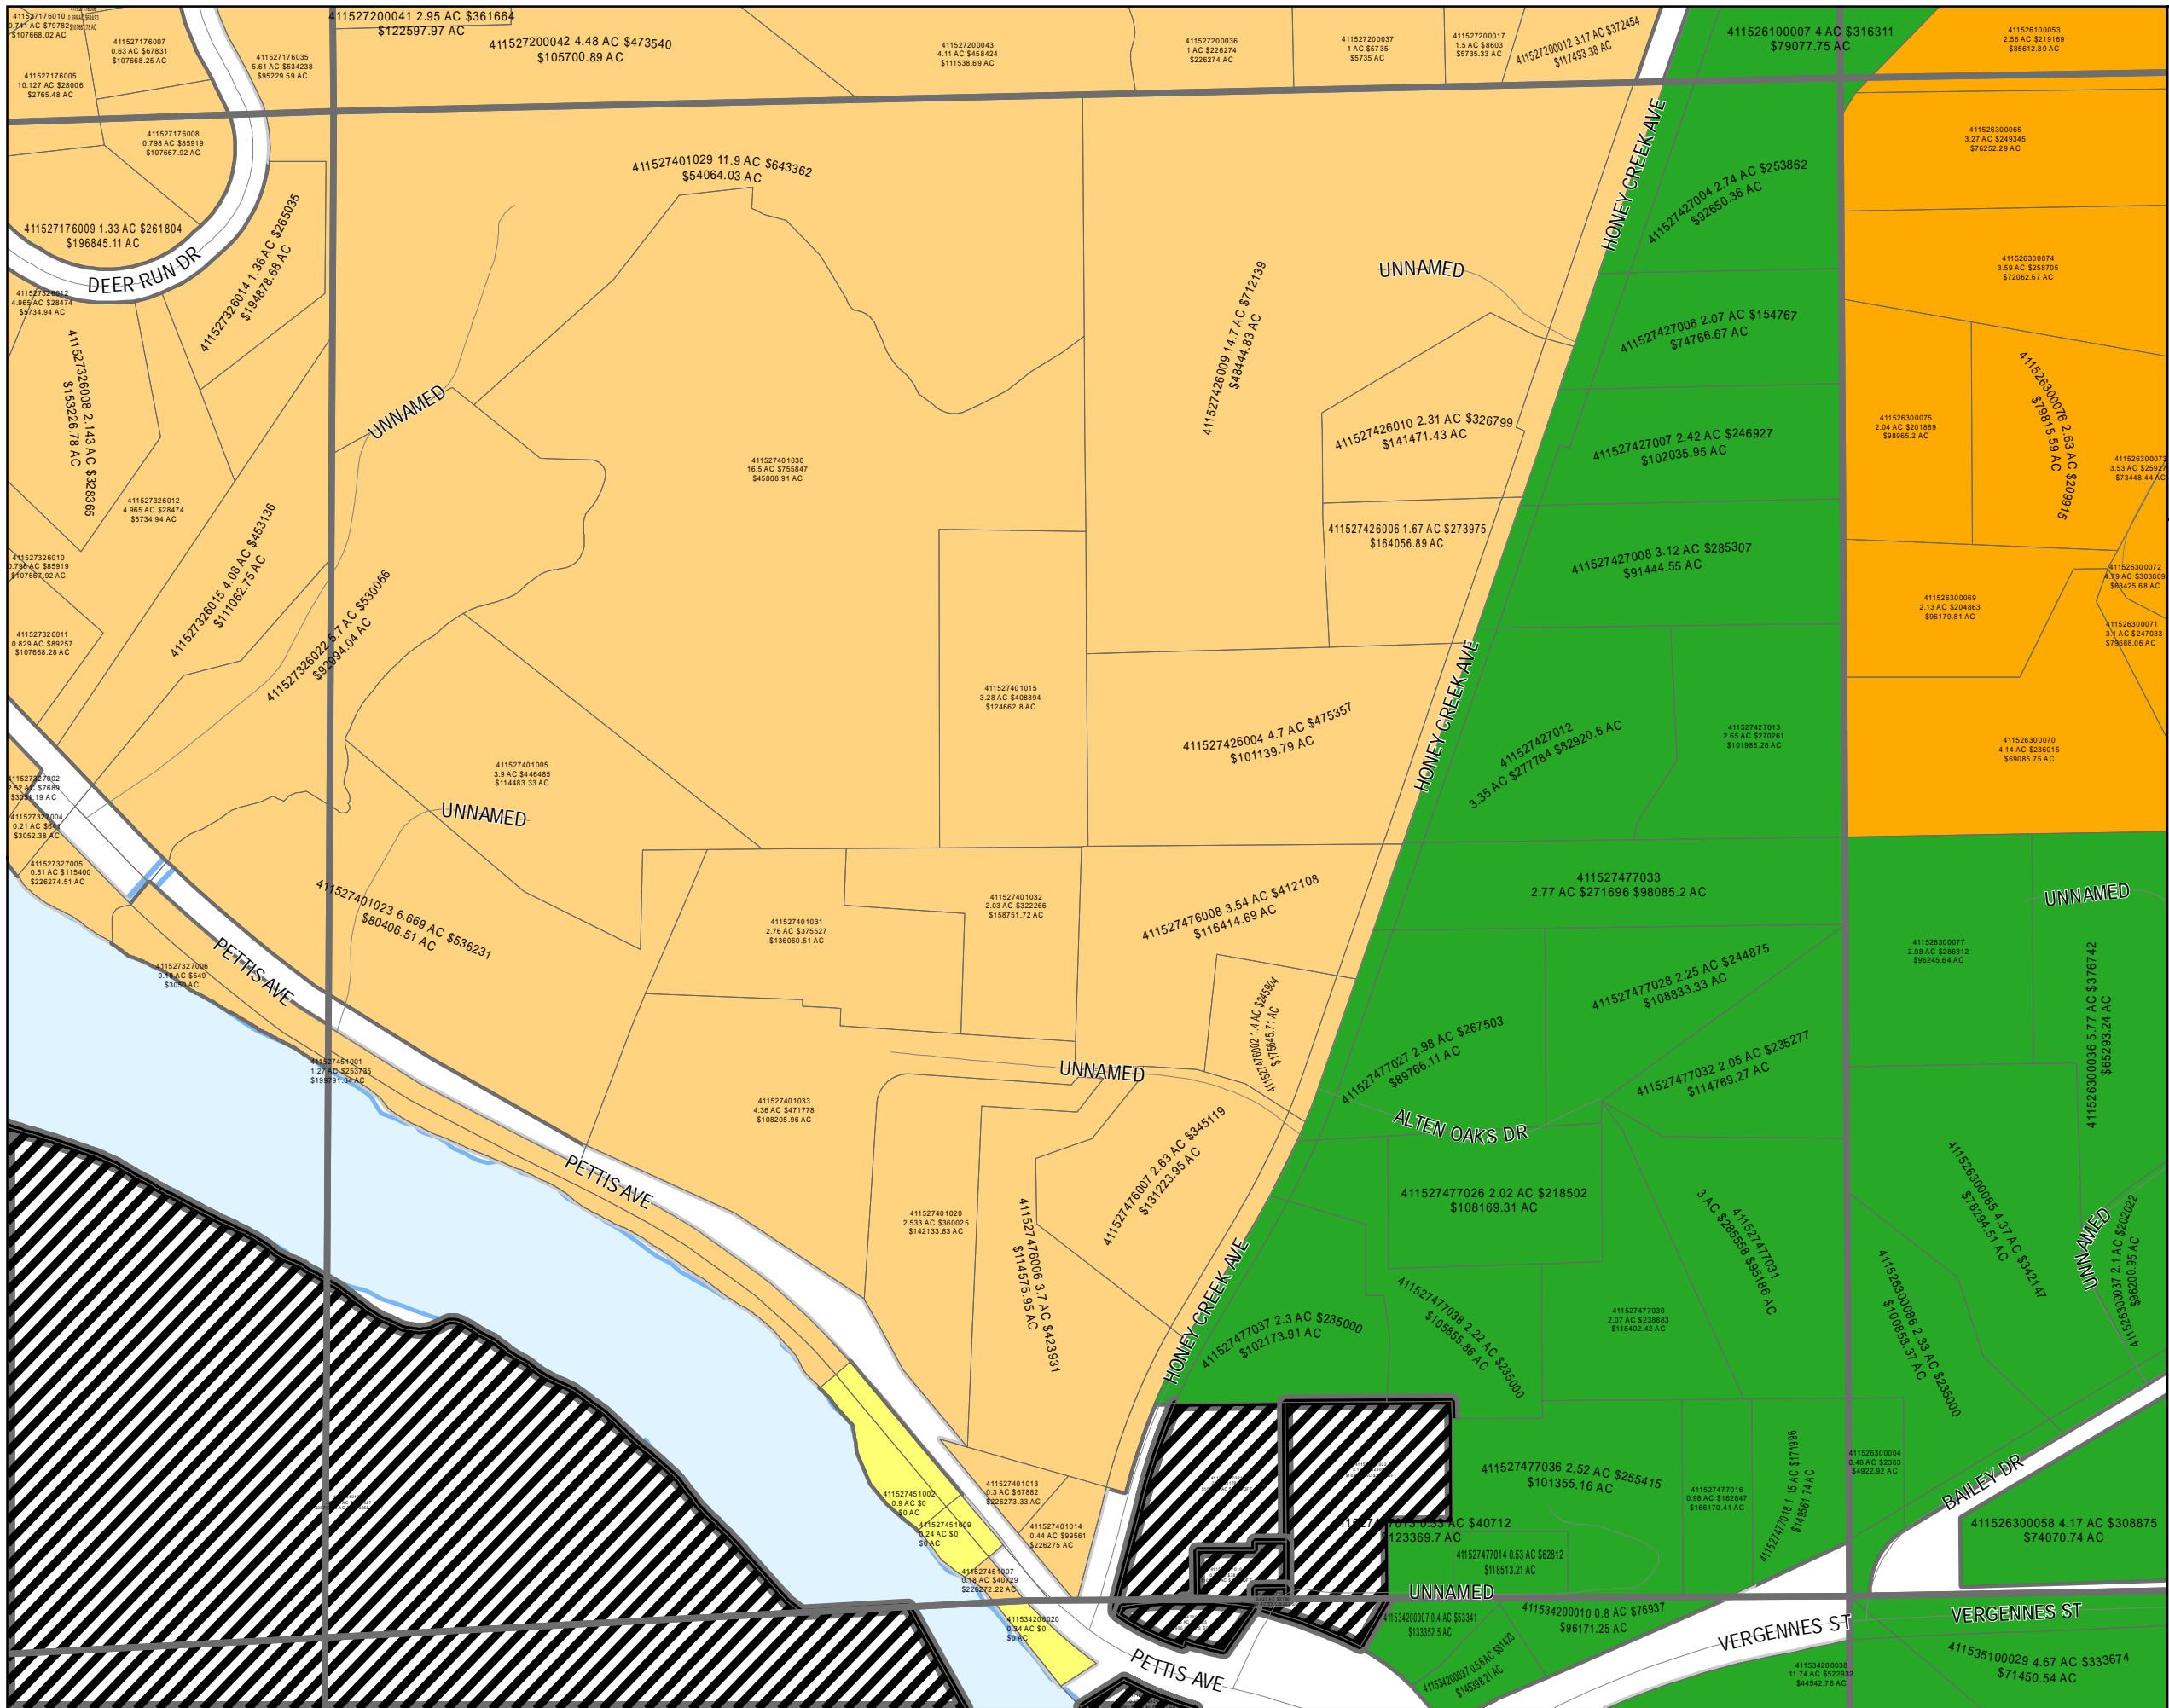

Ada Township 2025 Land Value Map

Township: T07N
Range: R10W
Section: 26
Qrt: SW

REGIS
REGISTRATION & RECORDS

Legend

| neighborhood | 4075 | 4160 | 4210 |
|--------------|------|------|------|
| N/A | 4076 | 4170 | 4215 |
| 1000 | 4100 | 4180 | 4250 |
| 1001 | 4110 | 4186 | 4260 |
| 4051 | 4120 | 4187 | 4300 |
| 4060 | 4125 | 4188 | 4310 |
| 4062 | 4130 | 4189 | 4340 |
| 4064 | 4131 | 4195 | 4350 |
| 4070 | 4140 | 4200 | 4410 |
| 4072 | 4150 | 4204 | 9999 |
| 4074 | 4155 | 4205 | |

Ada Township 2025 Land Value Map

Township: T07N
Range: R10W
Section: 27
Qrt: NE

Legend

| neighborhood | 4075 | 4160 | 4210 |
|--------------|------|------|------|
| N/A | 4076 | 4170 | 4215 |
| 1000 | 4100 | 4180 | 4250 |
| 1001 | 4110 | 4186 | 4260 |
| 4051 | 4120 | 4187 | 4300 |
| 4060 | 4125 | 4188 | 4310 |
| 4062 | 4130 | 4189 | 4340 |
| 4064 | 4131 | 4195 | 4350 |
| 4070 | 4140 | 4200 | 4410 |
| 4072 | 4150 | 4204 | 9999 |
| 4074 | 4155 | 4205 | |

Ada Township 2025 Land Value Map

Township: T07N
Range: R10W
Section: 27
Qrt: NW

Legend

| neighborhood | 4075 | 4160 | 4210 |
|--------------|------|------|------|
| | | | |
| 1000 | 4076 | 4170 | 4215 |
| 1001 | 4100 | 4180 | 4250 |
| 4051 | 4110 | 4186 | 4260 |
| 4060 | 4120 | 4187 | 4300 |
| 4062 | 4125 | 4188 | 4310 |
| 4064 | 4130 | 4189 | 4340 |
| 4070 | 4131 | 4195 | 4350 |
| 4072 | 4140 | 4200 | 4410 |
| 4074 | 4150 | 4204 | 9999 |
| | 4155 | 4205 | |

Ada Township 2025 Land Value Map

Township: T07N
Range: R10W
Section: 27
Qrt: SE

Legend

| neighborhood | 4075 | 4160 | 4210 |
|--------------|------|------|------|
| | | | |
| | | | |
| | | | |
| | | | |
| | | | |
| | | | |
| | | | |
| | | | |
| | | | |
| | | | |