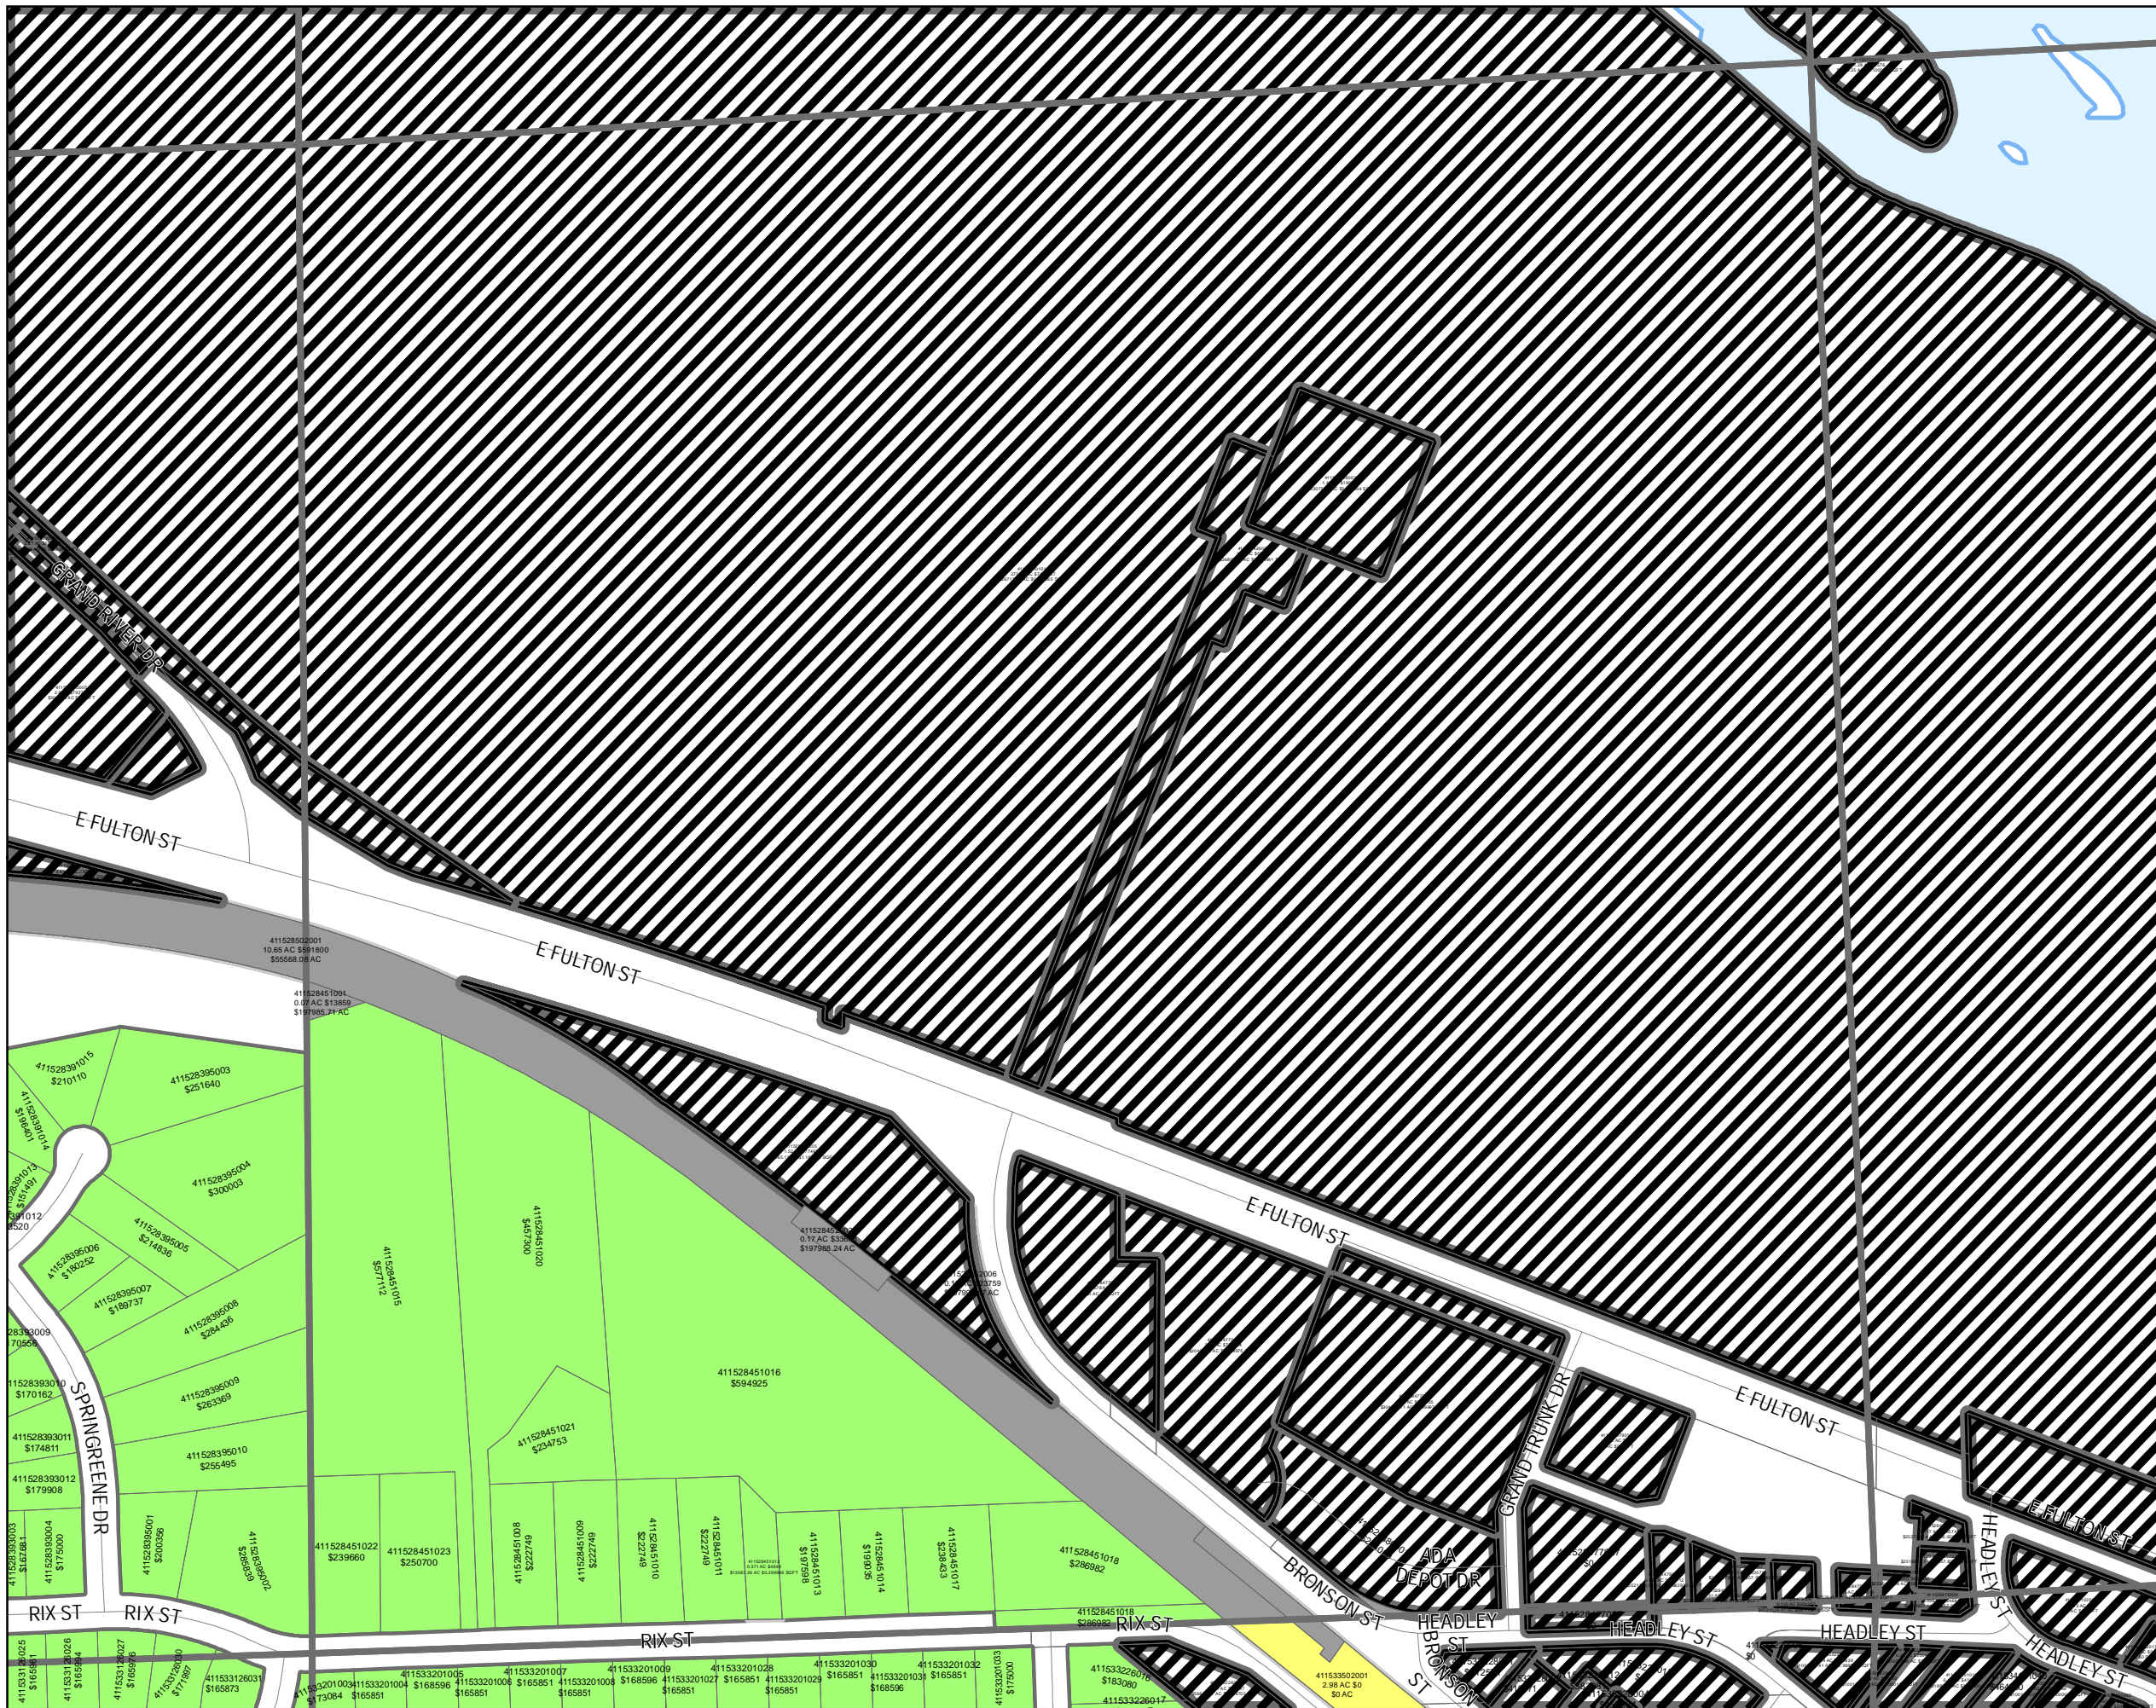

Ada Township 2025 Land Value Map

Township: T07N
Range: R10W
Section: 27
Qrt: SE

Legend

| neighborhood | 4075 | 4160 | 4210 |
|--------------|------|------|------|
| | | | |
| | | | |
| | | | |
| | | | |
| | | | |
| | | | |
| | | | |
| | | | |
| | | | |
| | | | |

Ada Township 2025 Land Value Map

Township: T07N
Range: R10W
Section: 27
Qrt: SW

Legend

| neighborhood | 4075 | 4160 | 4210 |
|--------------|------|------|------|
| | | | |
| | | | |
| | | | |
| | | | |
| | | | |
| | | | |
| | | | |
| | | | |
| | | | |
| | | | |

Ada Township 2025 Land Value Map

Township: T07N
Range: R10W
Section: 28
Qrt: NE

Legend

| neighborhood | 4075 | 4160 | 4210 |
|--------------|------|------|------|
| | | | |
| | | | |
| | | | |
| | | | |
| | | | |
| | | | |
| | | | |
| | | | |
| | | | |
| | | | |

Ada Township 2025 Land Value Map

Township: T07N
Range: R10W
Section: 28
Qrt: NW

Legend

| neighborhood | 4075 | 4160 | 4210 |
|--------------|------|------|------|
| | 4076 | 4170 | 4215 |
| 1000 | 4100 | 4180 | 4250 |
| 1001 | 4110 | 4186 | 4260 |
| 4051 | 4120 | 4187 | 4300 |
| 4060 | 4125 | 4188 | 4310 |
| 4062 | 4130 | 4189 | 4340 |
| 4064 | 4131 | 4195 | 4350 |
| 4070 | 4140 | 4200 | 4410 |
| 4072 | 4150 | 4204 | 9999 |
| 4074 | 4155 | 4205 | |