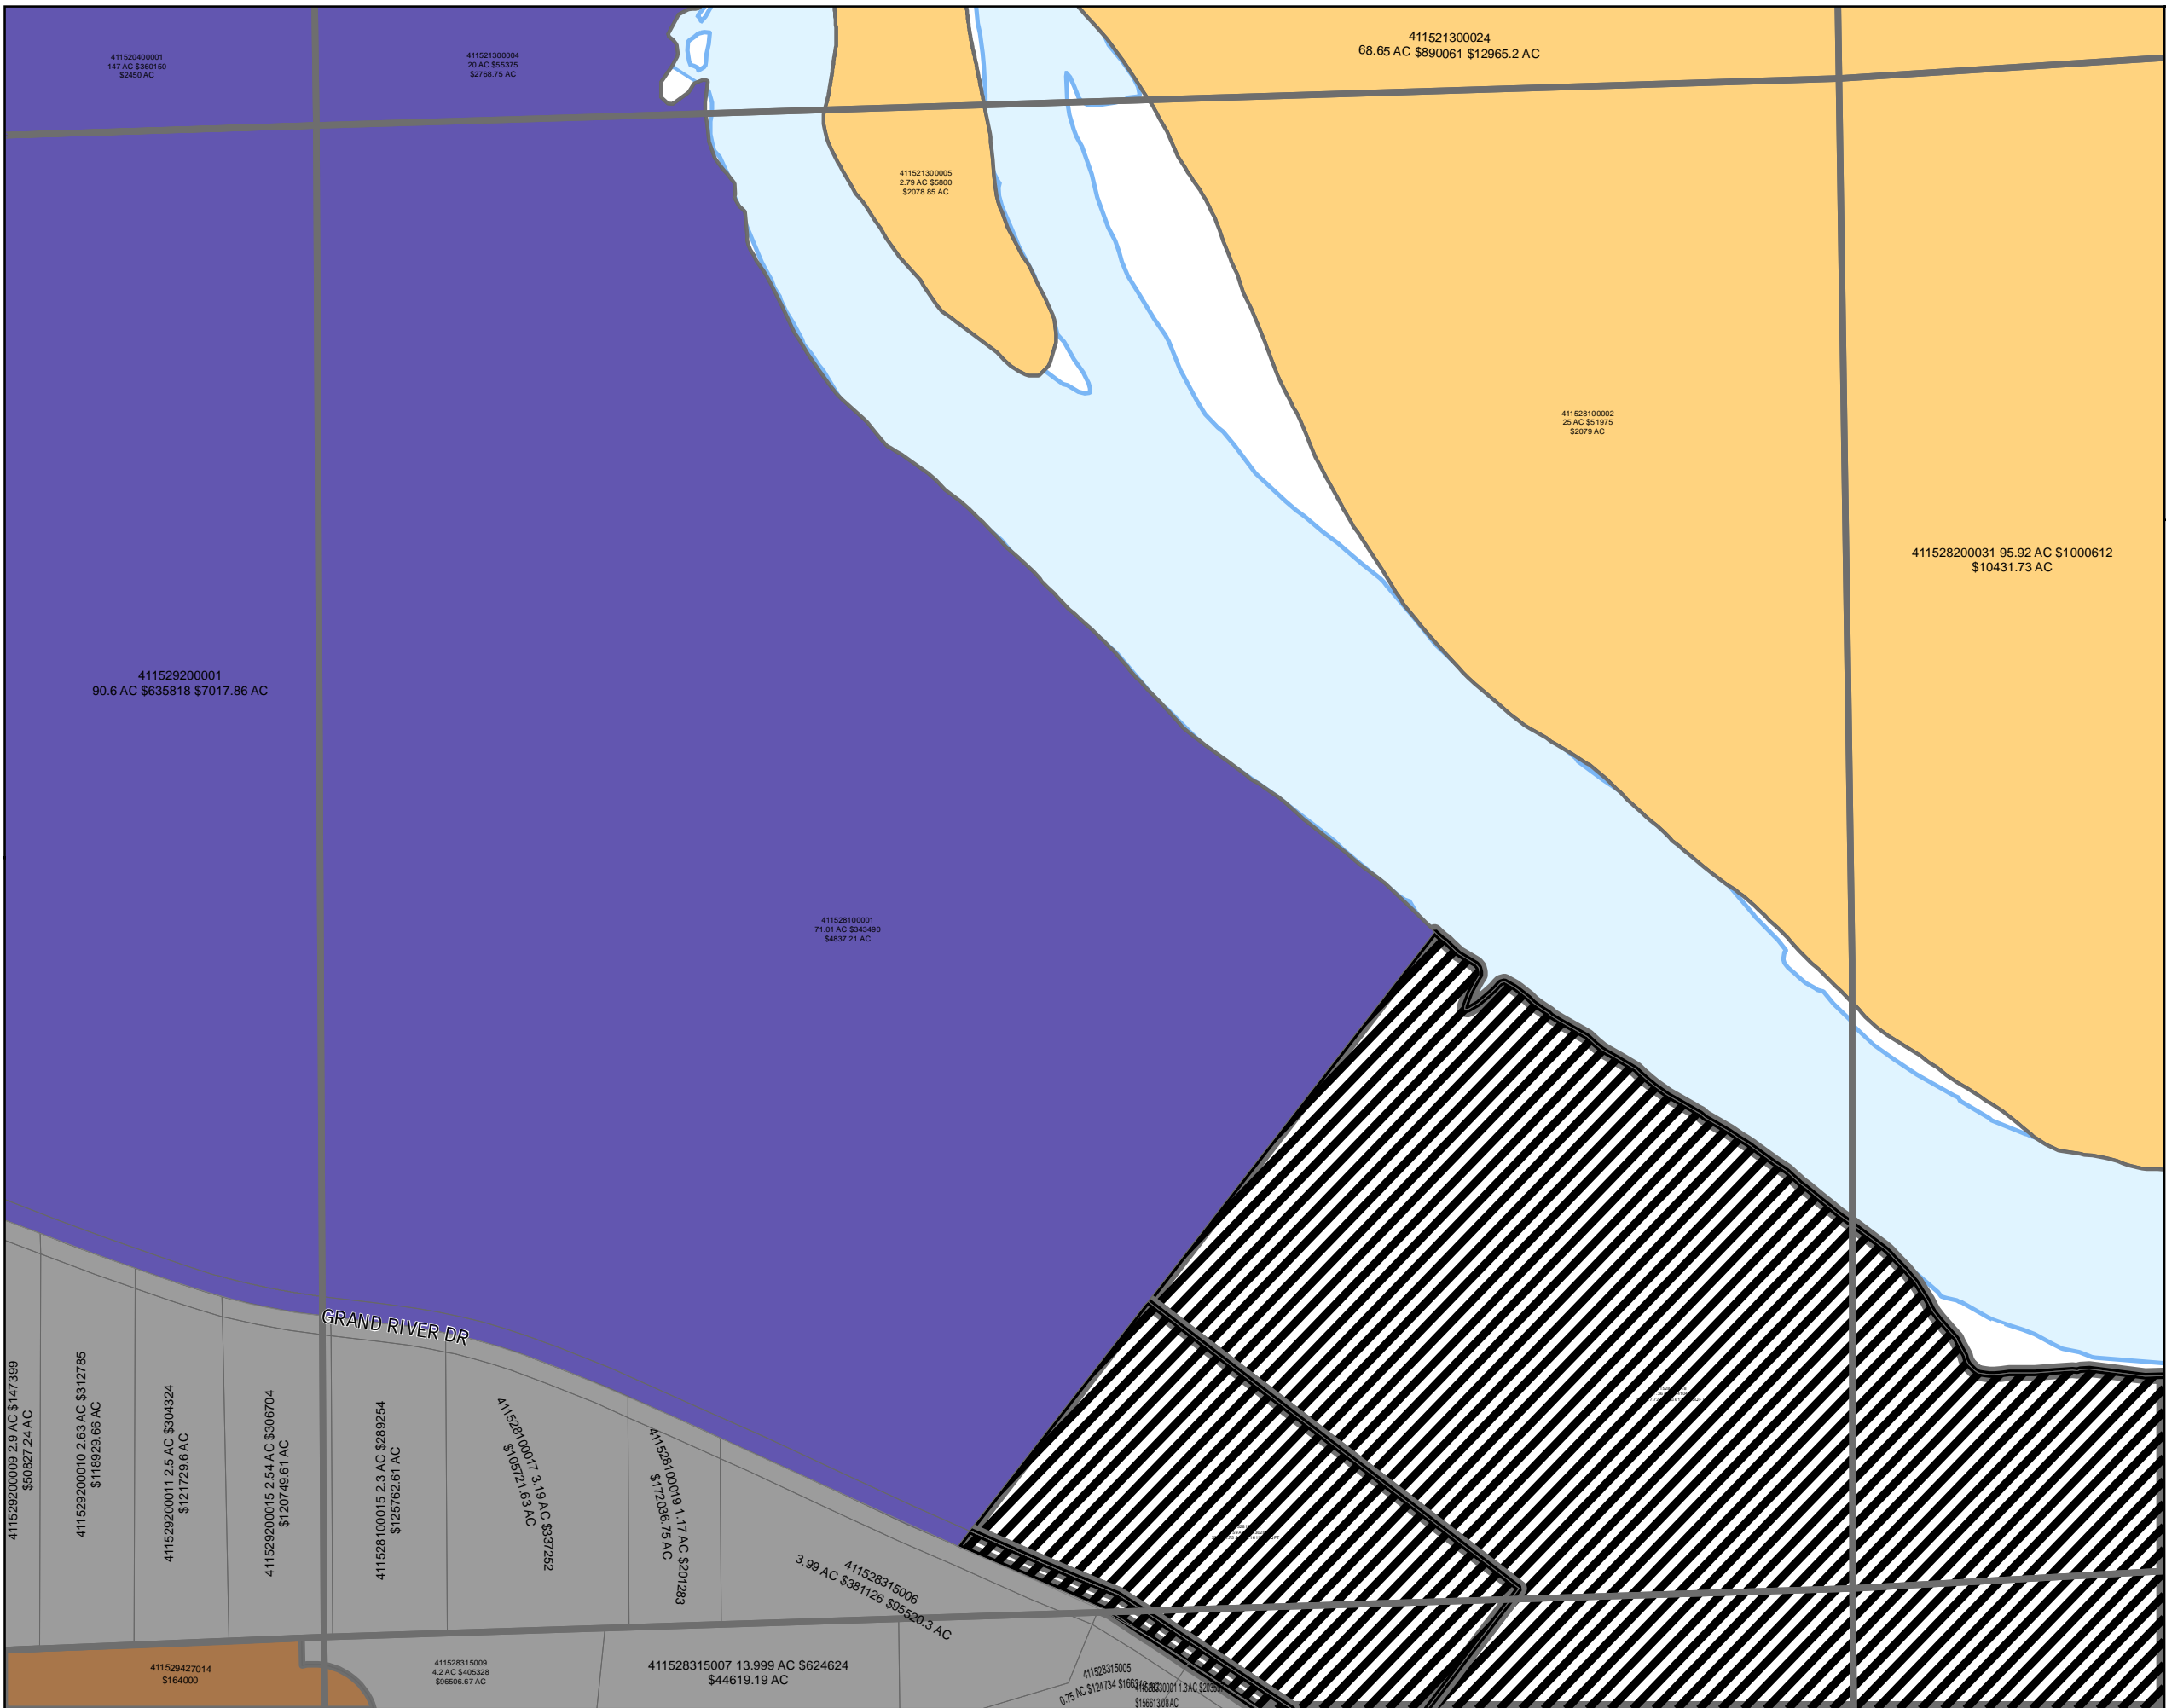

Ada Township 2025 Land Value Map

Township: T07N
Range: R10W
Section: 27
Qrt: NW

Legend

| neighborhood | 4075 | 4160 | 4210 |
|--------------|------|------|------|
| | | | |
| 1000 | 4076 | 4170 | 4215 |
| 1001 | 4100 | 4180 | 4250 |
| 4051 | 4110 | 4186 | 4260 |
| 4060 | 4120 | 4187 | 4300 |
| 4062 | 4125 | 4188 | 4310 |
| 4064 | 4130 | 4189 | 4340 |
| 4070 | 4131 | 4195 | 4350 |
| 4072 | 4140 | 4200 | 4410 |
| 4074 | 4150 | 4204 | 9999 |
| | 4155 | 4205 | |

Ada Township 2025 Land Value Map

Township: T07N
Range: R10W
Section: 27
Qrt: SE

Legend

| neighborhood | 4075 | 4160 | 4210 |
|--------------|------|------|------|
| | | | |
| | | | |
| | | | |
| | | | |
| | | | |
| | | | |
| | | | |
| | | | |
| | | | |
| | | | |

Ada Township 2025 Land Value Map

Township: T07N
Range: R10W
Section: 27
Qrt: SW

Legend

| neighborhood | 4075 | 4160 | 4210 |
|--------------|------|------|------|
| | | | |
| | | | |
| | | | |
| | | | |
| | | | |
| | | | |
| | | | |
| | | | |
| | | | |
| | | | |

Ada Township 2025 Land Value Map

Township: T07N
Range: R10W
Section: 28
Qrt: NE

Legend

| neighborhood | 4075 | 4160 | 4210 |
|--------------|------|------|------|
| | | | |
| | | | |
| | | | |
| | | | |
| | | | |
| | | | |
| | | | |
| | | | |
| | | | |
| | | | |