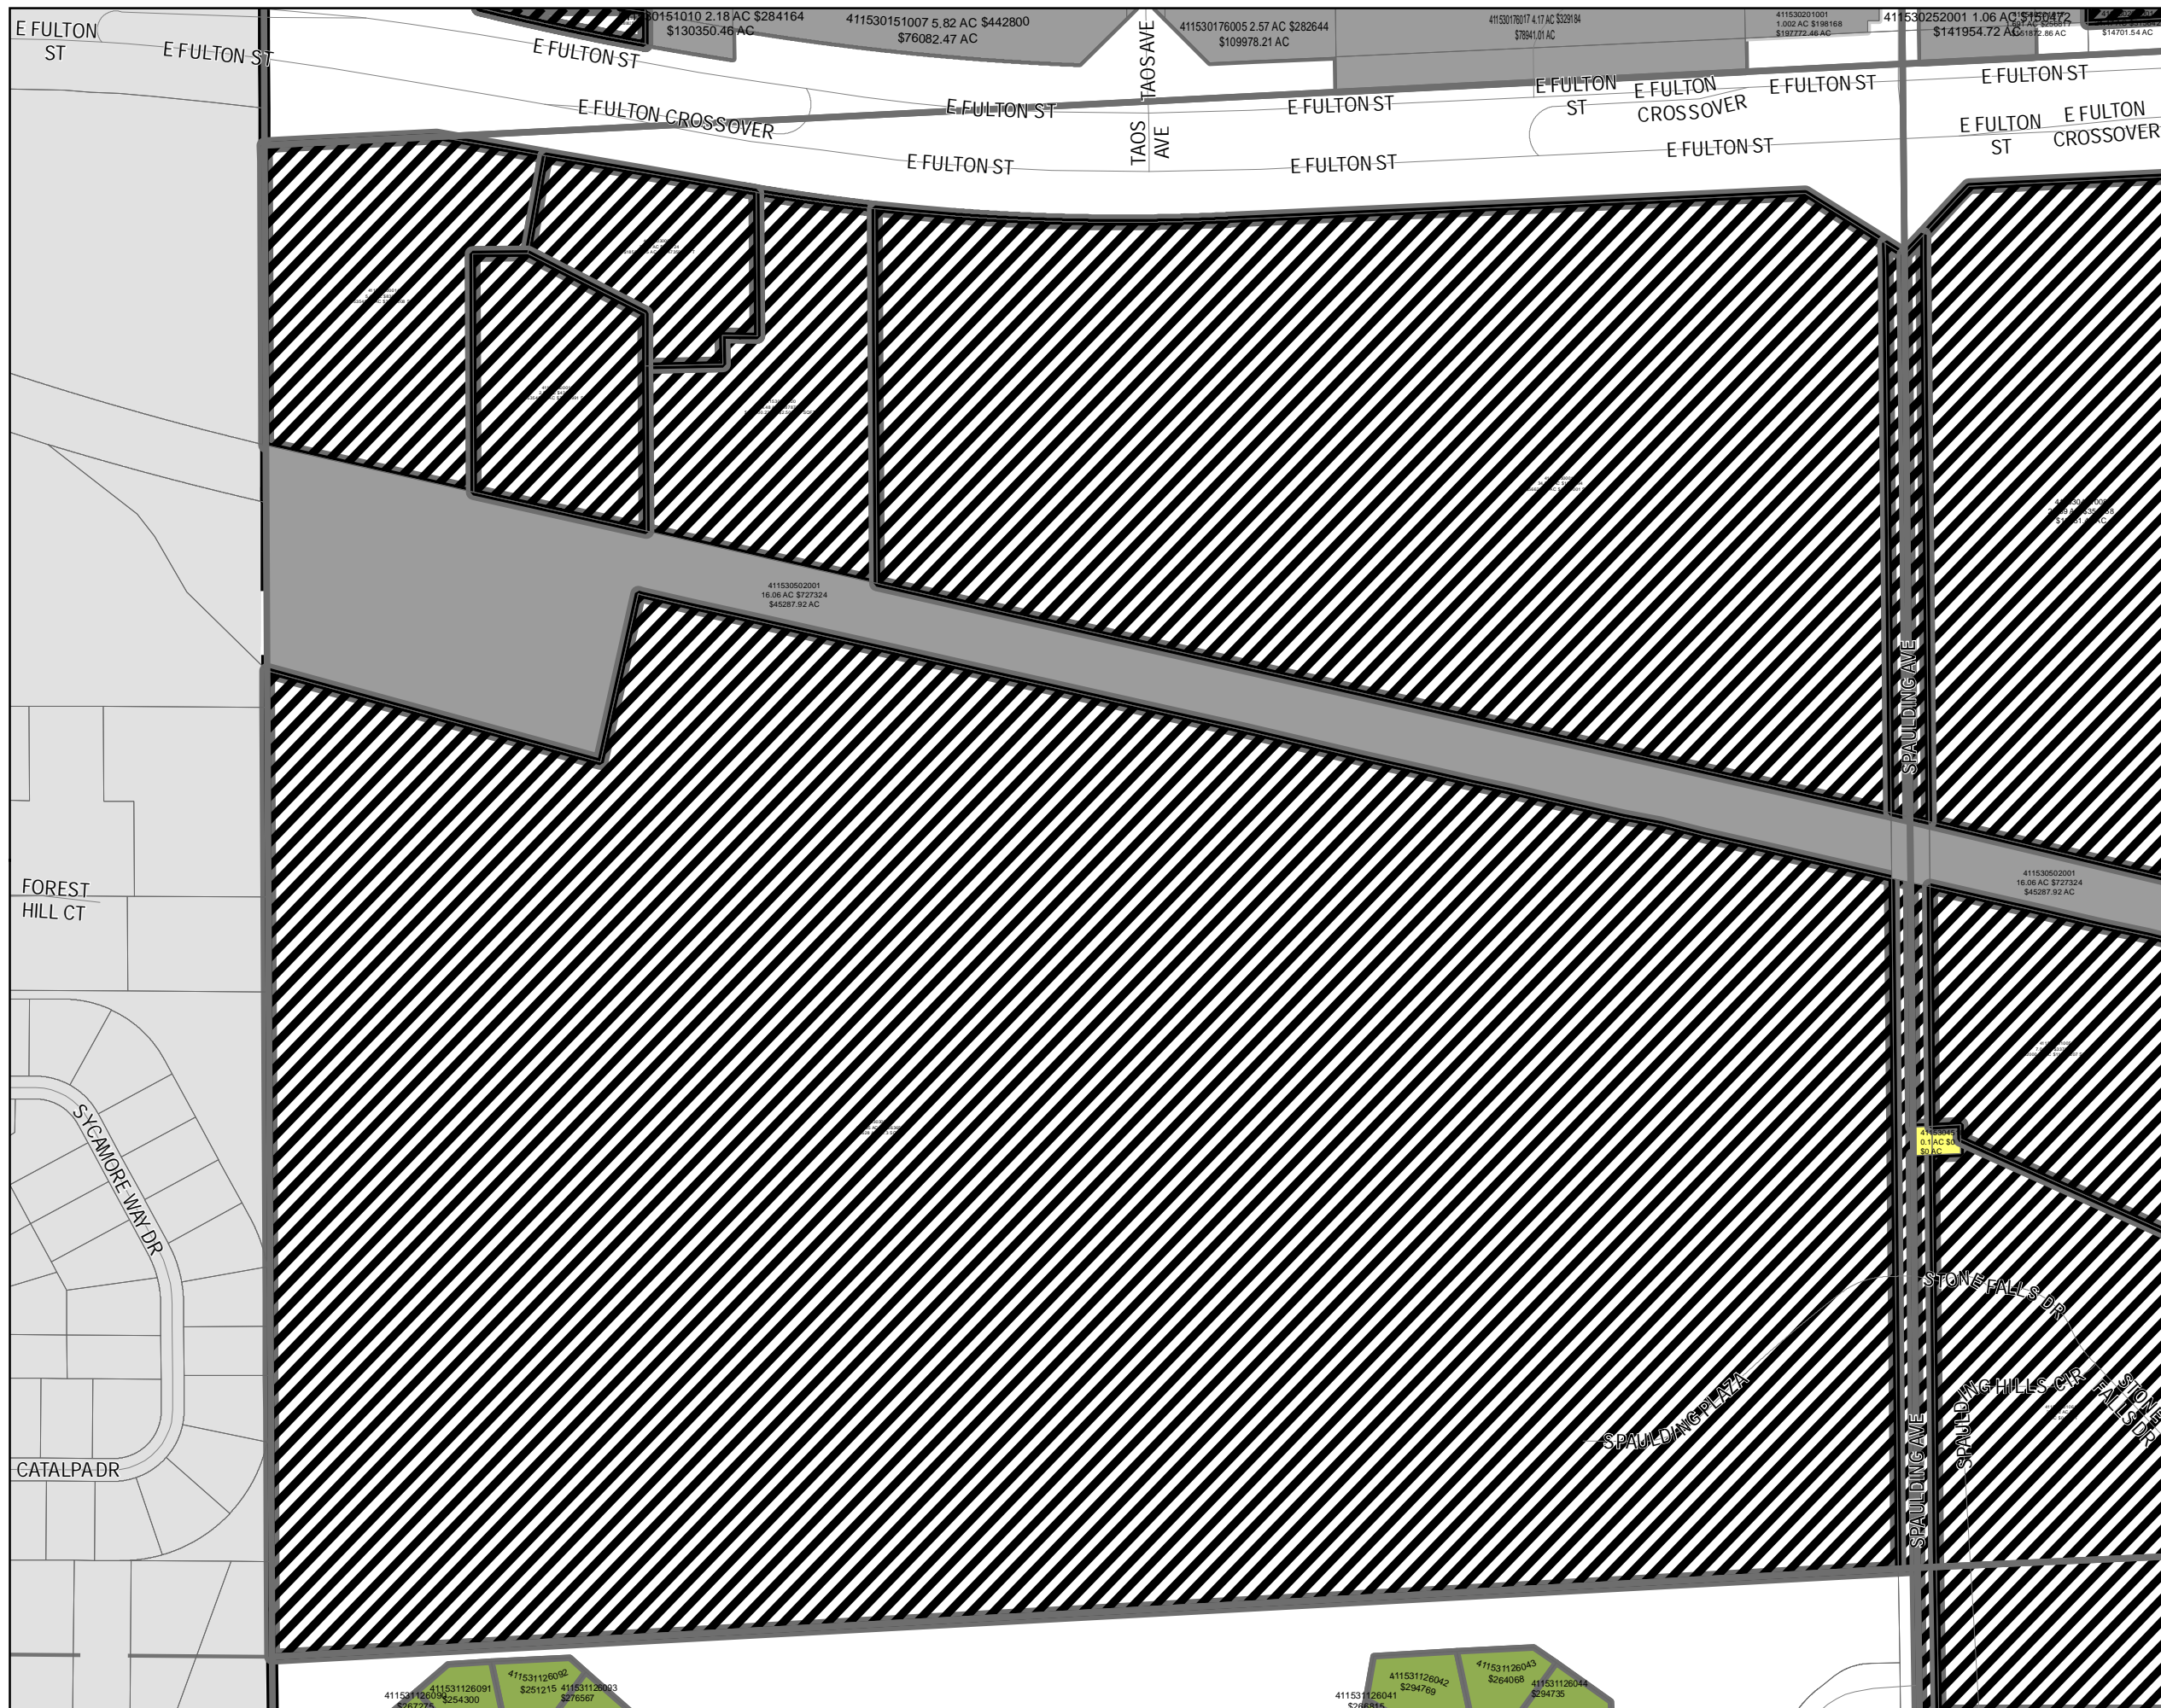

Ada Township 2025 Land Value Map

Township: T07N
Range: R10W
Section: 30
Qrt: NW

Legend

| neighborhood | 4075 | 4160 | 4210 | |
|--------------|------|------|------|------|
| | N/A | 4076 | 4170 | 4215 |
| | 1000 | 4100 | 4180 | 4250 |
| | 1001 | 4110 | 4186 | 4260 |
| | 4051 | 4120 | 4187 | 4300 |
| | 4060 | 4125 | 4188 | 4310 |
| | 4062 | 4130 | 4189 | 4340 |
| | 4064 | 4131 | 4195 | 4350 |
| | 4070 | 4140 | 4200 | 4410 |
| | 4072 | 4150 | 4204 | 9999 |
| | 4074 | 4155 | 4205 | |

Ada Township 2025 Land Value Map

Township: T07N
Range: R10W
Section: 30
Qrt: SE

Legend

| neighborhood | 4075 | 4160 | 4210 |
|--------------|------|------|------|
| | N/A | | |
| | 1000 | | 4170 |
| | 1001 | | 4186 |
| | 4051 | | 4120 |
| | 4060 | | 4188 |
| | 4062 | | 4130 |
| | 4064 | | 4131 |
| | 4070 | | 4140 |
| | 4072 | | 4150 |
| | 4074 | | 4155 |
| | | | 4180 |
| | | | 4187 |
| | | | 4189 |
| | | | 4195 |
| | | | 4200 |
| | | | 4204 |
| | | | 4205 |
| | | | 4215 |
| | | | 4250 |
| | | | 4260 |
| | | | 4300 |
| | | | 4310 |
| | | | 4340 |
| | | | 4350 |
| | | | 4410 |
| | | | 9999 |

Ada Township 2025 Land Value Map

Township: T07N
Range: R10W
Section: 30
Qrt: SW

Legend

| neighborhood | 4075 | 4160 | 4210 |
|--------------|------|------|------|
| | | | |
| 1000 | 4076 | 4170 | 4215 |
| 1001 | 4100 | 4180 | 4250 |
| 4051 | 4110 | 4186 | 4260 |
| 4060 | 4120 | 4187 | 4300 |
| 4062 | 4125 | 4188 | 4310 |
| 4064 | 4130 | 4189 | 4340 |
| 4070 | 4131 | 4195 | 4350 |
| 4072 | 4140 | 4200 | 4410 |
| 4074 | 4150 | 4204 | 9999 |
| | 4155 | 4205 | |