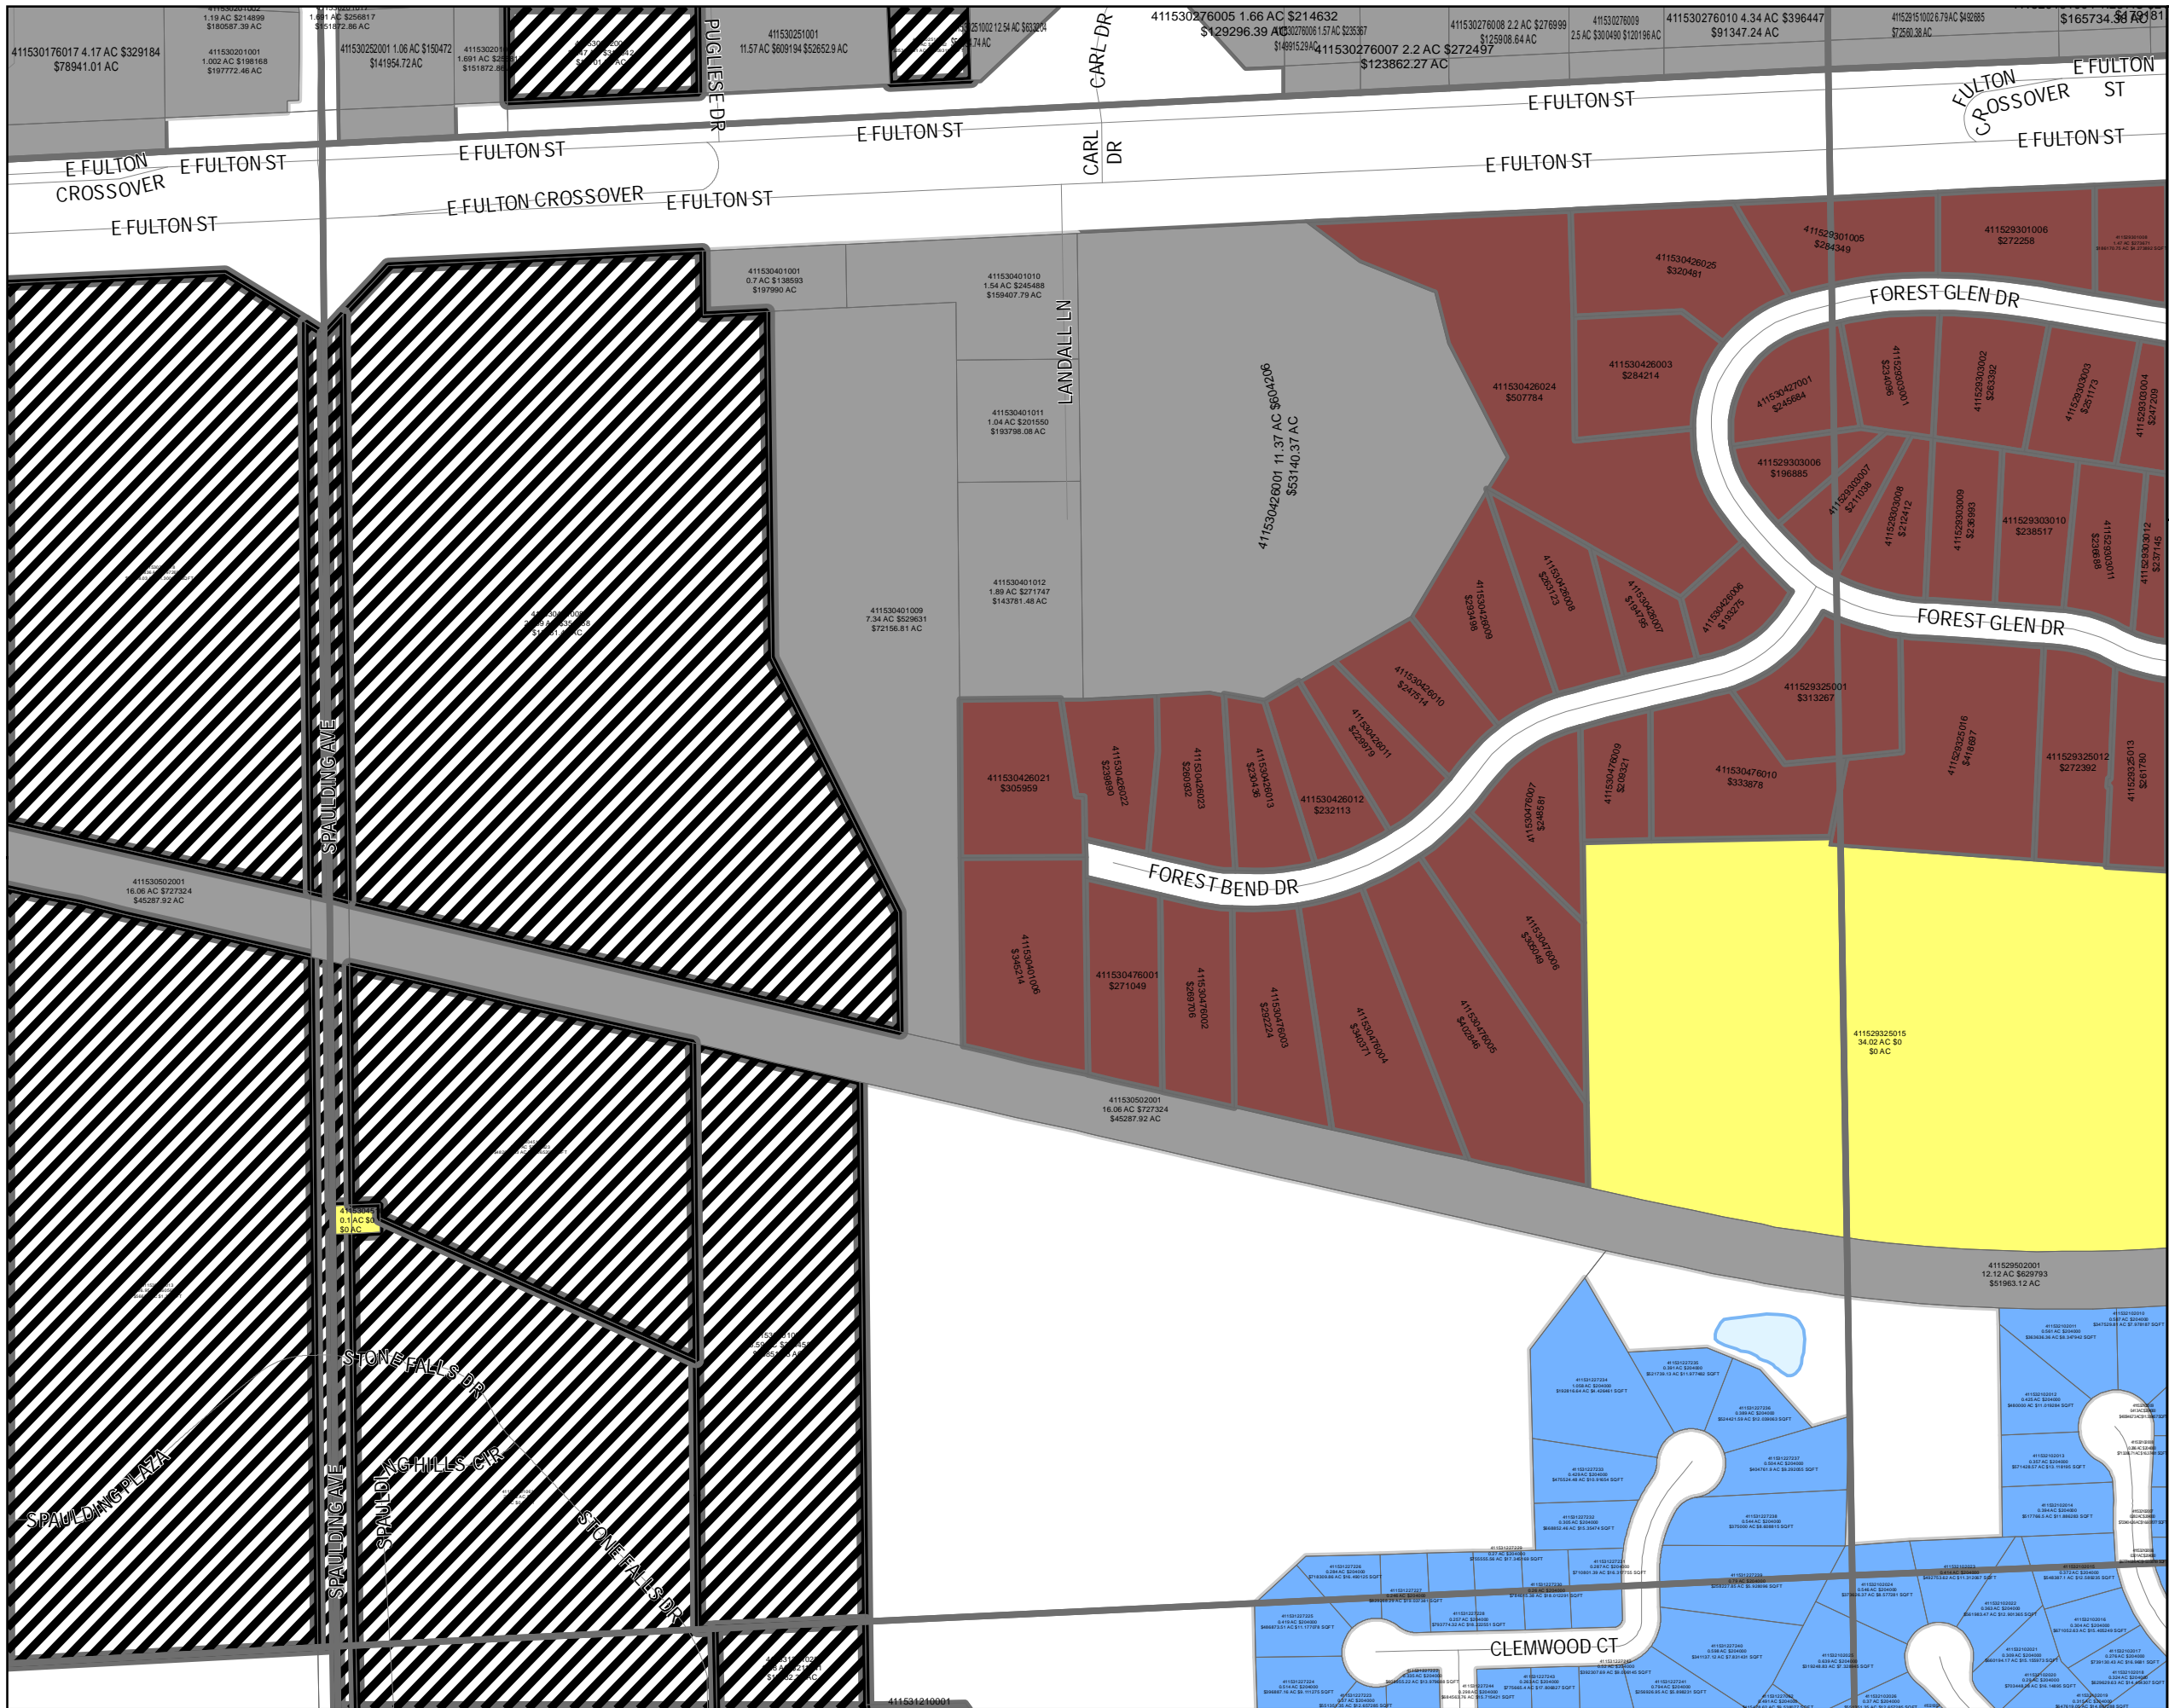

Ada Township 2025 Land Value Map

Township: T07N
Range: R10W
Section: 30
Qrt: NE

Legend

| neighborhood | 4075 | 4160 | 4210 |
|--------------|------|------|------|
| | N/A | | 4215 |
| | 4076 | | 4250 |
| | 4100 | | 4260 |
| | 1000 | | 4300 |
| | 1001 | | 4310 |
| | 4051 | | 4340 |
| | 4060 | | 4350 |
| | 4062 | | 4410 |
| | 4064 | | 9999 |
| | 4070 | | |
| | 4072 | | |
| | 4074 | | |
| | 4101 | | |
| | 4110 | | |
| | 4120 | | |
| | 4125 | | |
| | 4130 | | |
| | 4131 | | |
| | 4140 | | |
| | 4150 | | |
| | 4155 | | |
| | 4160 | | |
| | 4170 | | |
| | 4180 | | |
| | 4186 | | |
| | 4187 | | |
| | 4188 | | |
| | 4189 | | |
| | 4195 | | |
| | 4200 | | |
| | 4204 | | |
| | 4205 | | |

Ada Township 2025 Land Value Map

Township: T07N
Range: R10W
Section: 30
Qrt: NW

Legend

| neighborhood | 4075 | 4160 | 4210 | |
|--------------|------|------|------|------|
| | N/A | 4076 | 4170 | 4215 |
| | 1000 | 4100 | 4180 | 4250 |
| | 1001 | 4110 | 4186 | 4260 |
| | 4051 | 4120 | 4187 | 4300 |
| | 4060 | 4125 | 4188 | 4310 |
| | 4062 | 4130 | 4189 | 4340 |
| | 4064 | 4131 | 4195 | 4350 |
| | 4070 | 4140 | 4200 | 4410 |
| | 4072 | 4150 | 4204 | 9999 |
| | 4074 | 4155 | 4205 | |