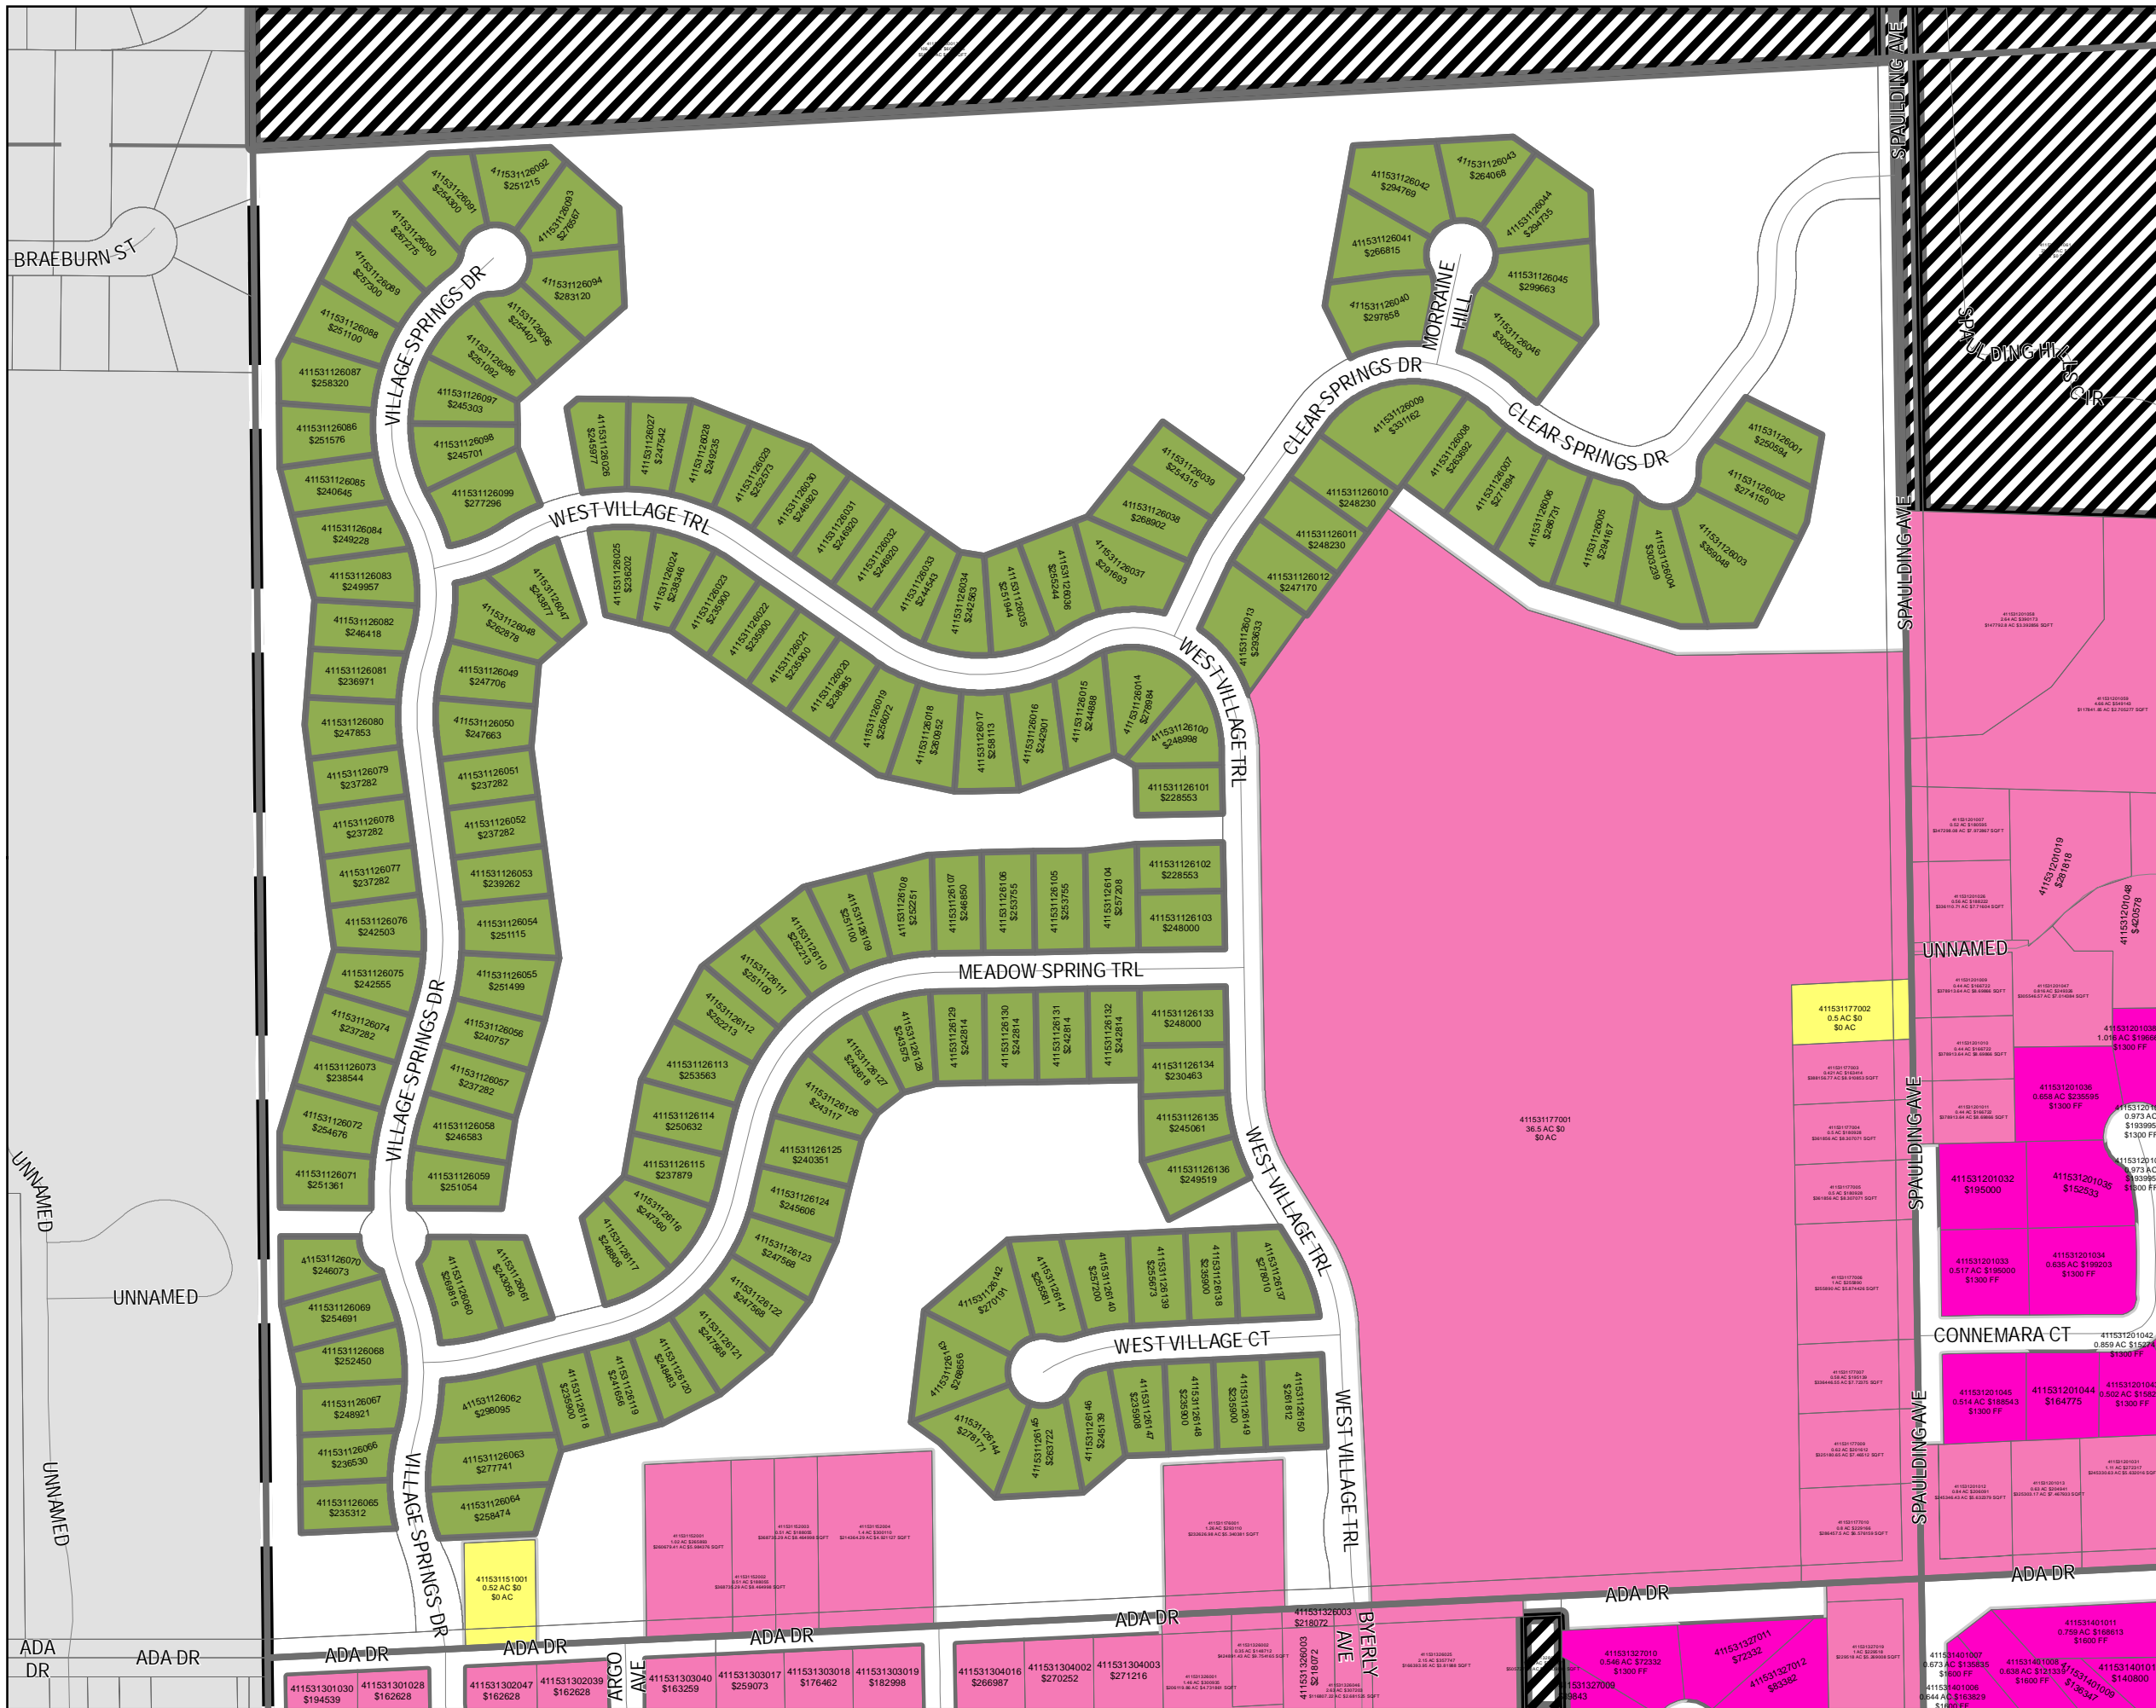

Ada Township 2025 Land Value Map

Township: T07N
Range: R10W
Section: 30
Qrt: SE

Legend

| neighborhood | 4075 | 4160 | 4210 |
|--------------|------|------|------|
| | N/A | | |
| | 1000 | | 4170 |
| | 1001 | | 4186 |
| | 4051 | | 4120 |
| | 4060 | | 4188 |
| | 4062 | | 4130 |
| | 4064 | | 4131 |
| | 4070 | | 4140 |
| | 4072 | | 4150 |
| | 4074 | | 4155 |
| | | | 4180 |
| | | | 4187 |
| | | | 4189 |
| | | | 4195 |
| | | | 4200 |
| | | | 4204 |
| | | | 4205 |
| | | | 4215 |
| | | | 4250 |
| | | | 4260 |
| | | | 4300 |
| | | | 4310 |
| | | | 4340 |
| | | | 4350 |
| | | | 4410 |
| | | | 9999 |

Ada Township 2025 Land Value Map

Township: T07N
Range: R10W
Section: 30
Qrt: SW

Legend

| neighborhood | 4075 | 4160 | 4210 |
|--------------|------|------|------|
| | | | |
| 1000 | 4076 | 4170 | 4215 |
| 1001 | 4100 | 4180 | 4250 |
| 4051 | 4110 | 4186 | 4260 |
| 4060 | 4120 | 4187 | 4300 |
| 4062 | 4125 | 4188 | 4310 |
| 4064 | 4130 | 4189 | 4340 |
| 4070 | 4131 | 4195 | 4350 |
| 4072 | 4140 | 4200 | 4410 |
| 4074 | 4150 | 4204 | 9999 |
| | 4155 | 4205 | |

Ada Township 2025 Land Value Map

Township: T07N
Range: R10W
Section: 31
Qrt: NE

Legend

| neighborhood | 4075 | 4160 | 4210 |
|--------------|------|------|------|
| | N/A | | |
| | 4076 | | 4215 |
| | 4100 | | 4250 |
| | 1001 | | 4260 |
| | 4051 | | 4300 |
| | 4060 | | 4310 |
| | 4062 | | 4340 |
| | 4064 | | 4350 |
| | 4070 | | 4410 |
| | 4072 | | 9999 |
| | 4074 | | |
| | | | |
| | | | |
| | | | |

Ada Township 2025 Land Value Map

Township: T07N
Range: R10W
Section: 31
Qrt: NW

Legend

| neighborhood | 4075 | 4160 | 4210 |
|--------------|------|------|------|
| | | | |
| N/A | 4076 | 4170 | 4215 |
| | 4100 | 4180 | 4250 |
| | 1001 | 4186 | 4260 |
| | 4051 | 4120 | 4187 |
| | 4060 | 4125 | 4188 |
| | 4062 | 4130 | 4189 |
| | 4064 | 4131 | 4195 |
| | 4070 | 4140 | 4200 |
| | 4072 | 4150 | 4204 |
| | 4074 | 4155 | 4205 |
| | | | 4300 |
| | | | 4310 |
| | | | 4340 |
| | | | 4350 |
| | | | 4410 |
| | | | 9999 |