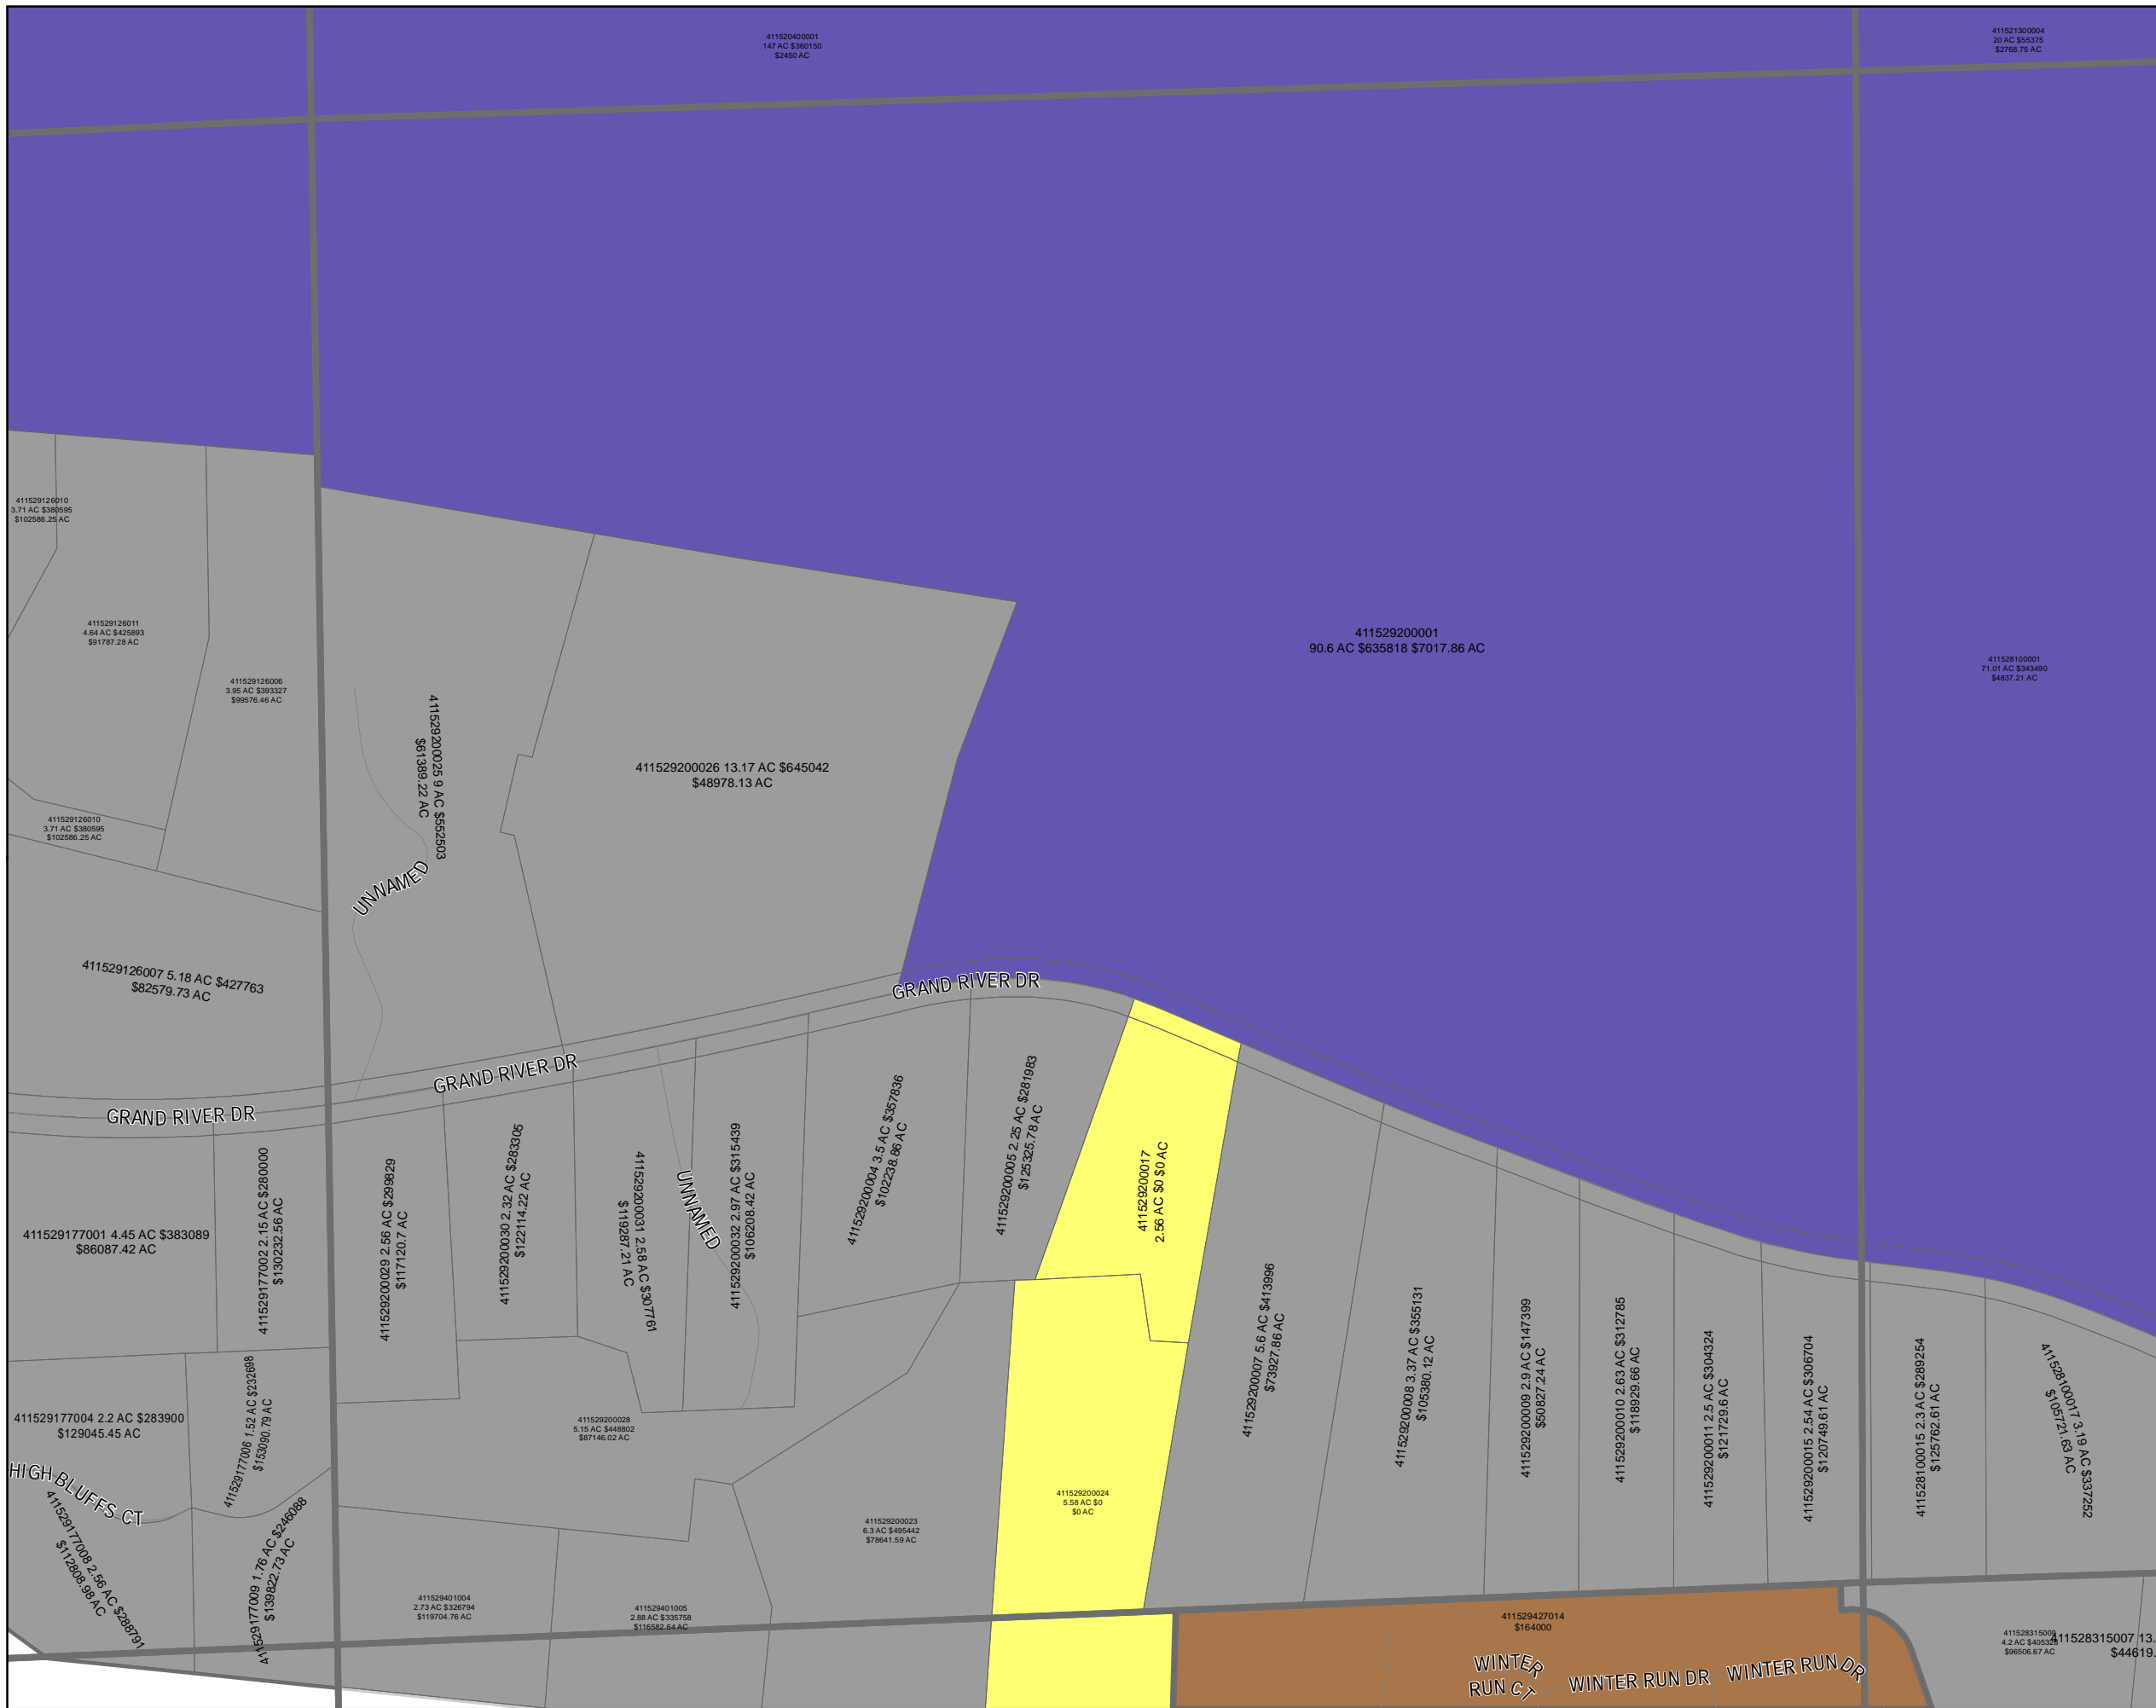

Ada Township 2025 Land Value Map

Township: T07N
Range: R10W
Section: 28
Qrt: NW

Legend

| neighborhood | 4075 | 4160 | 4210 |
|--------------|------|------|------|
| | 4076 | 4170 | 4215 |
| 1000 | 4100 | 4180 | 4250 |
| 1001 | 4110 | 4186 | 4260 |
| 4051 | 4120 | 4187 | 4300 |
| 4060 | 4125 | 4188 | 4310 |
| 4062 | 4130 | 4189 | 4340 |
| 4064 | 4131 | 4195 | 4350 |
| 4070 | 4140 | 4200 | 4410 |
| 4072 | 4150 | 4204 | 9999 |
| 4074 | 4155 | 4205 | |

Ada Township 2025 Land Value Map

Township: T07N
Range: R10W
Section: 28
Qrt: SE

Legend

| neighborhood | 4075 | 4160 | 4210 |
|--------------|------|------|------|
| | | | |
| | | | |
| | | | |
| | | | |
| | | | |
| | | | |
| | | | |
| | | | |
| | | | |
| | | | |

Ada Township 2025 Land Value Map

Township: T07N
Range: R10W
Section: 28
Qrt: SW

Legend

| neighborhood | 4075 | 4160 | 4210 |
|--------------|------|------|------|
| | | | |
| N/A | 4076 | 4170 | 4215 |
| | 4100 | 4180 | 4250 |
| | 1000 | 4186 | 4260 |
| | 1001 | 4187 | 4300 |
| | 4051 | 4125 | 4188 |
| | 4060 | 4130 | 4189 |
| | 4062 | 4140 | 4180 |
| | 4064 | 4150 | 4195 |
| | 4070 | 4155 | 4200 |
| | 4072 | 4204 | 4340 |
| | 4074 | 4205 | 4350 |
| | | | 4410 |
| | | | 9999 |

Ada Township 2025 Land Value Map

Township: T07N
Range: R10W
Section: 29
Qrt: NE

Legend

| neighborhood | 4075 | 4160 | 4210 |
|--------------|------|------|------|
| N/A | 4076 | 4170 | 4215 |
| 1000 | 4100 | 4180 | 4250 |
| 1001 | 4110 | 4186 | 4260 |
| 4051 | 4120 | 4187 | 4300 |
| 4060 | 4125 | 4188 | 4310 |
| 4062 | 4130 | 4189 | 4340 |
| 4064 | 4131 | 4195 | 4350 |
| 4070 | 4140 | 4200 | 4410 |
| 4072 | 4150 | 4204 | 9999 |
| 4074 | 4155 | 4205 | |