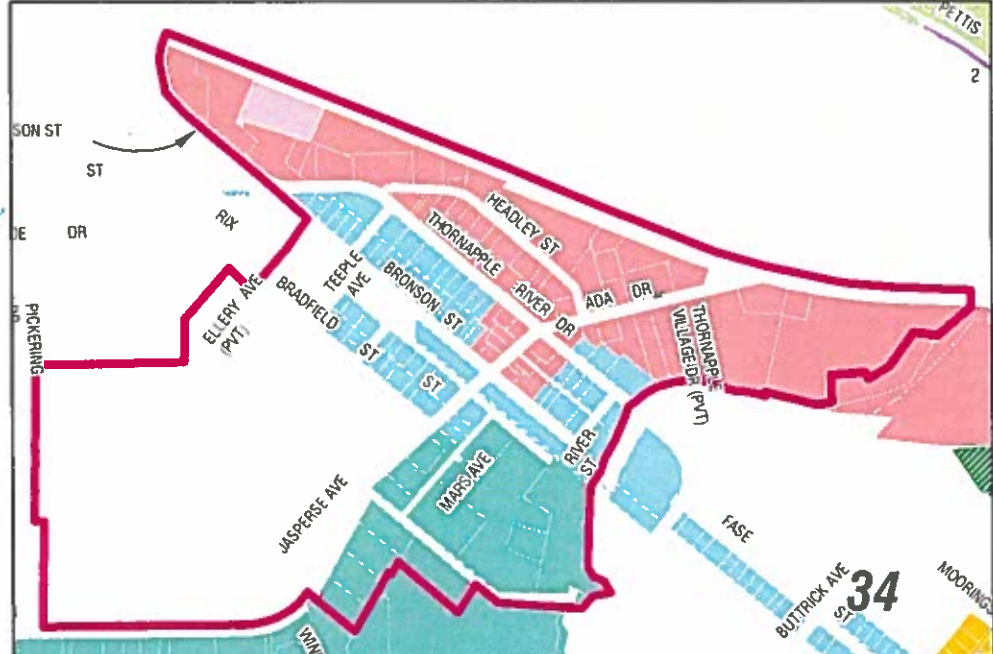

MAP LEGEND	
code	
AGP	RR
RP1	RR PUD
RP1 PUD	R2
RP2	R2 PUD
RP2 PUD	R3
	R3 PUD
	R4
	VR
	PO
	PO PUD
	C1 PUD
	C2
	C2 PUD
	I
	I PUD
	LI
	Court Ordered Rezoning
	Planned Development
	PVM District
Railroads	Roads & Streets
Municipal Boundary	Freeway
Section Lines	Freeway Ramp
Lakes & Ponds	Highway
Rivers & Streams	Primary
	Secondary
	Proposed/U.C.
	Private